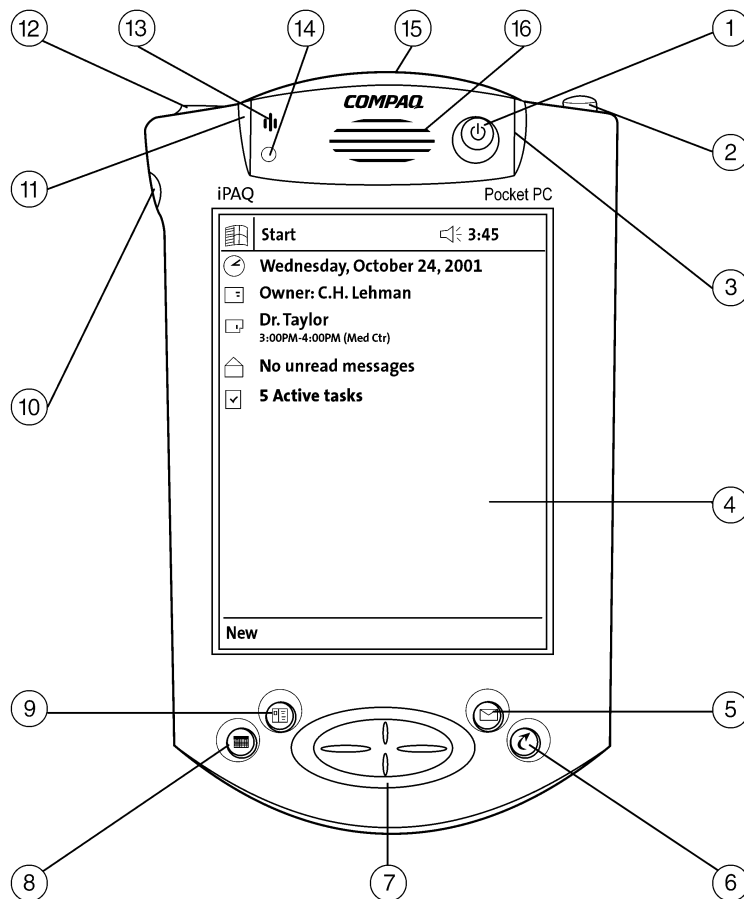

Overview

At A Glance

- Ultra thin and stylish profile (small form factor)
- Easy expansion and customization through Compaq Expansion Pack System
- 64K Color Reflective TFT display
- iPAQ File Store flash memory file storage manager
- SD (Secure Digital) card slot
- Integrated Bluetooth to link wirelessly with nearby Bluetooth devices (Bluetooth models only)
- 206 MHz Intel StrongARM processor
- Base Memory up to 64MB
- Microsoft Pocket PC 2002

1. Power Button	9. Contacts Button
2. Stylus	10. Record Button
3. Charging/Notification Indicator	11. Active Bluetooth Indicator (Bluetooth models only)
4. Color Display w/Integrated Touch Panel	12. Stereo Headphone Jack
5. Inbox Button	13. Microphone
6. iPAQ Task Manager Button	14. Ambient Light Sensor
7. Directional Pad	15. SD Slot
8. Calendar Button	16. Speaker