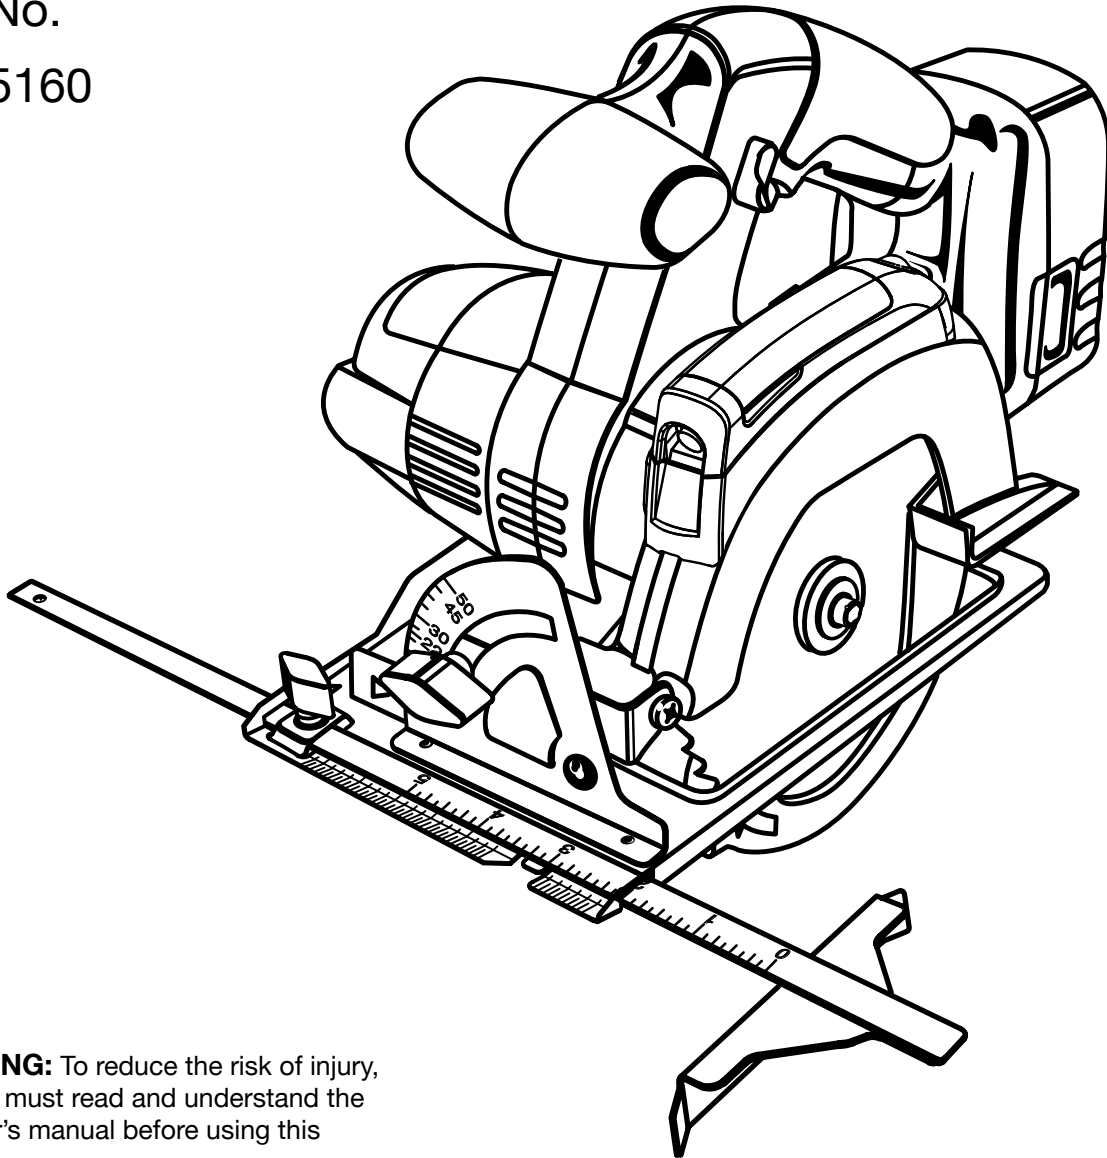

Sears, Roebuck and Co., Dept. 817WA, Hoffman Estates, IL 60179

OPERATOR'S MANUAL

CRAFTSMAN[®]

5-1/2 in., 19.2 VOLT CORDLESS LASER TRIM SAW

Model No.
315.115160

⚠ WARNING: To reduce the risk of injury, the user must read and understand the operator's manual before using this product.