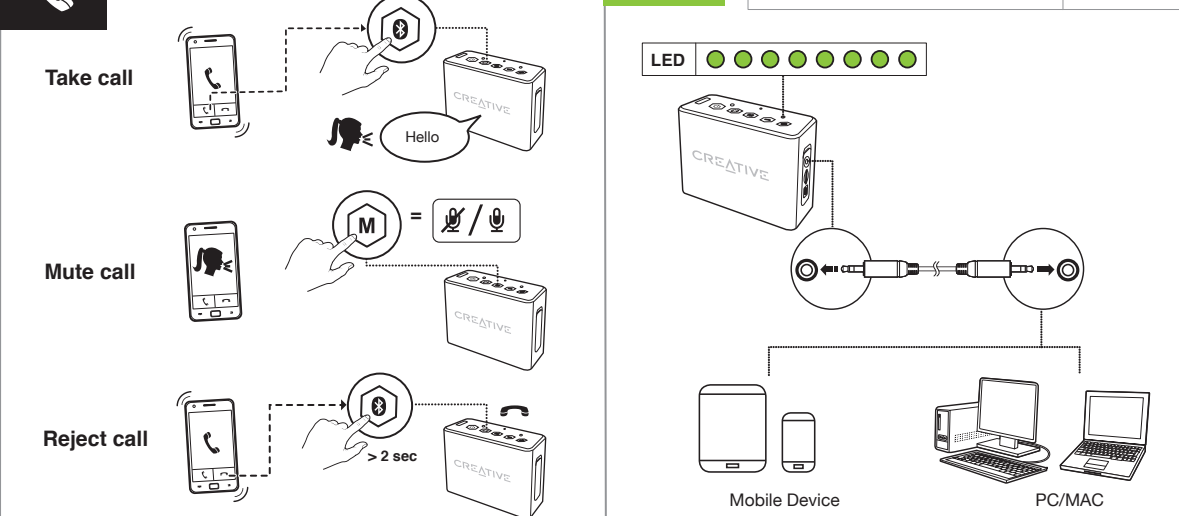

Other Information

For the latest, online version of this guide, DoC and supplementary documentation such as safety and regulatory information for this product, please visit creative.com/support/muvo2c
 Detailed instructions on removal of integrated battery can be found at Quickstart User Guide / Safety and Regulatory Information (creative.com/support/muvo2c), these instructions are meant strictly for independently qualified professionals.
Notice for Singapore
 Complies with IDA Standards DA 107311

Source: Bluetooth®

Source: SD Card

Take call

Source: USB Audio

Wireless Stereo: Link

Wireless Stereo: Unlink