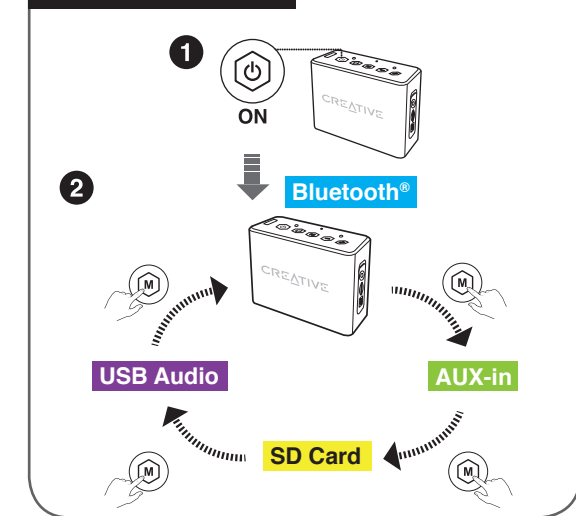

Overview

Register your products at www.creative.com/register
TECHNICAL SUPPORT
www.creative.com/support

© 2016 Creative Labs Pte. Ltd. All rights reserved. Creative, the Creative logo, and MUVO are trademarks or registered trademarks of Creative Technology Ltd in the United States and/or other countries. The Bluetooth® word mark and logo are owned by the Bluetooth® SIG, Inc. and any use of such marks by Creative Technology Ltd is under license. microSDHC, microSDXC logos are trademarks of SD-3C, LLC. All other trademarks are the property of their respective owners and are hereby recognized as such. All specifications are subject to change without notice. Actual product may differ slightly from images shown. Use of this product is subject to a limited warranty.

Source Selection

EN | Technical Specifications

Bluetooth® Version: Bluetooth® 4.2
Operating Frequency: 2402 – 2480 MHz
Operating Range: Up to 10 meters, measured in open space. Walls and structures may affect range of device.
Supported Bluetooth® Profiles: A2DP (Wireless Stereo Bluetooth®), AVRCP (Bluetooth® Remote Control), HFP (Handfree profile)
Supported Codec: SBC
Supported Audio Formats (For SD card playback): MP3, WAV, WMA, FLAC
Does not support WMA PRO/lossless, (Extra High and above)
Support USB Audio for PC/MAC
Lithium Ion Battery: 3.7V 650mAh (2.41Wh)
Input: 5V ~ 650mA
Battery Saving Mode: The speaker automatically powers down when there is no Bluetooth® connection or no audio cable attached for more than 10 minutes.
Operating Temperature Range: 0°C – 45°C
Note: Compliance markings are located on the bottom of this product.
*** Not Included. Sold Separately.**

Source: Bluetooth®

Source: SD Card

Take call

Source: USB Audio

Wireless Stereo: Link

Wireless Stereo: Unlink