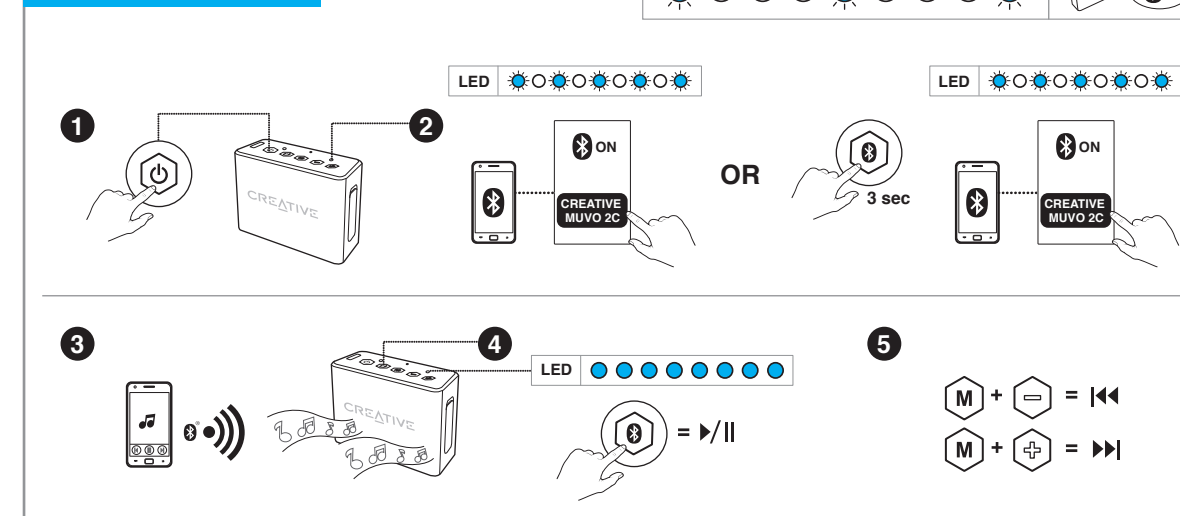

Source Selection

EN | Technical Specifications

Bluetooth® Version: Bluetooth® 4.2
Operating Frequency: 2402 – 2480 MHz
Operating Range: Up to 10 meters, measured in open space. Walls and structures may affect range of device.
Supported Bluetooth® Profiles: A2DP (Wireless Stereo Bluetooth®), AVRCP (Bluetooth® Remote Control), HFP (Handfree profile)
Supported Codec: SBC
Supported Audio Formats (For SD card playback): MP3, WAV, WMA, FLAC
Does not support WMA PRO/lossless, (Extra High and above)
Support USB Audio for PC/MAC
Lithium Ion Battery: 3.7V 650mAh (2.41Wh)
Input: 5V ~ 650mA
Battery Saving Mode: The speaker automatically powers down when there is no Bluetooth® connection or no audio cable attached for more than 10 minutes.
Operating Temperature Range: 0°C – 45°C
Note: Compliance markings are located on the bottom of this product.
*** Not Included. Sold Separately.**

Other Information

For the latest, online version of this guide, DoC and supplementary documentation such as safety and regulatory information for this product, please visit creative.com/support/muvo2c
 Detailed instructions on removal of integrated battery can be found at Quickstart User Guide / Safety and Regulatory Information (creative.com/support/muvo2c), these instructions are meant strictly for independently qualified professionals.
Notice for Singapore
 Complies with IDA Standards DA 107311

Source: Bluetooth®

Source: SD Card

Take call

Source: USB Audio

Wireless Stereo: Link

Wireless Stereo: Unlink