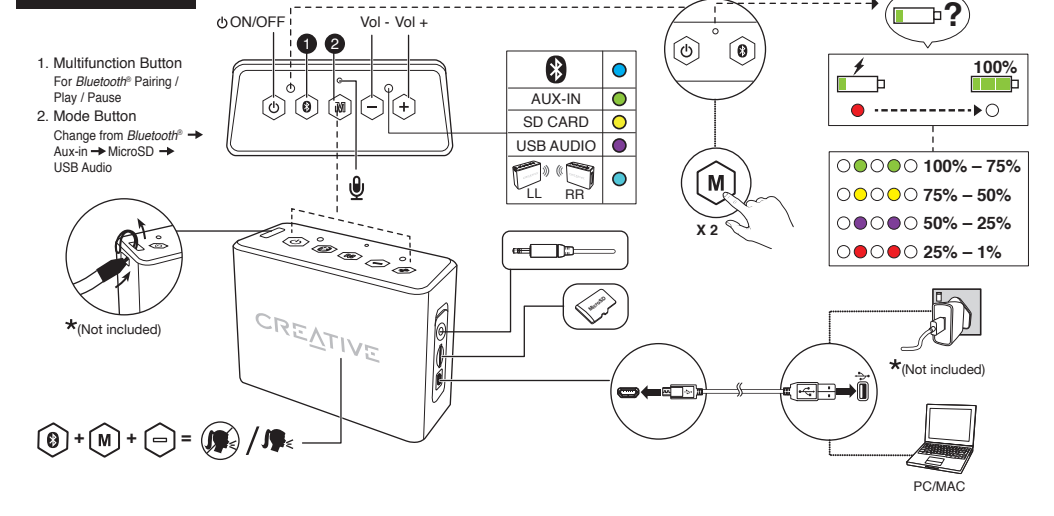

Overview

Register your products at www.creative.com/register
TECHNICAL SUPPORT
www.creative.com/support

© 2016 Creative Labs Pte. Ltd. All rights reserved. Creative, the Creative logo, and MUVO are trademarks or registered trademarks of Creative Technology Ltd in the United States and/or other countries. The Bluetooth® word mark and logo are owned by the Bluetooth® SIG, Inc. and any use of such marks by Creative Technology Ltd is under license. microSDHC, microSDXC logos are trademarks of SD-3C, LLC. All other trademarks are the property of their respective owners and are hereby recognized as such. All specifications are subject to change without notice. Actual product may differ slightly from images shown. Use of this product is subject to a limited warranty.

Source Selection

EN | Technical Specifications

Bluetooth® Version: Bluetooth® 4.2
Operating Frequency: 2402 – 2480 MHz
Operating Range: Up to 10 meters, measured in open space. Walls and structures may affect range of device.
Supported Bluetooth® Profiles: A2DP (Wireless Stereo Bluetooth®), AVRCP (Bluetooth® Remote Control), HFP (Handfree profile)
Supported Codec: SBC
Supported Audio Formats (For SD card playback): MP3, WAV, WMA, FLAC
Does not support WMA PRO/lossless, (Extra High and above)
Support USB Audio for PC/MAC
Lithium Ion Battery: 3.7V 650mAh (2.41Wh)
Input: 5V ~ 650mA
Battery Saving Mode: The speaker automatically powers down when there is no Bluetooth® connection or no audio cable attached for more than 10 minutes.
Operating Temperature Range: 0°C – 45°C
Note: Compliance markings are located on the bottom of this product.
* Not Included. Sold Separately.

Other Information