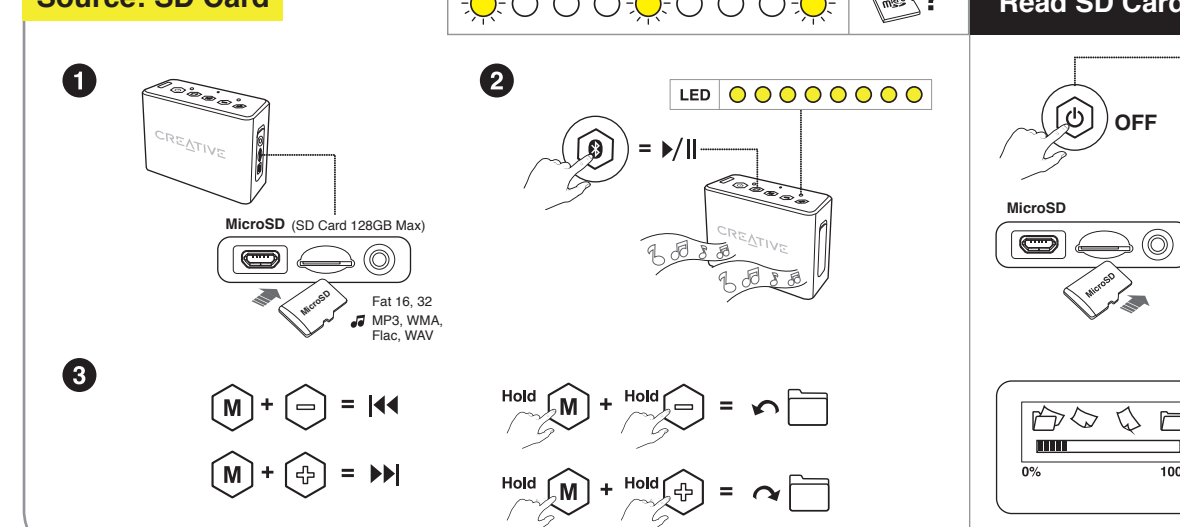

Source: SD Card