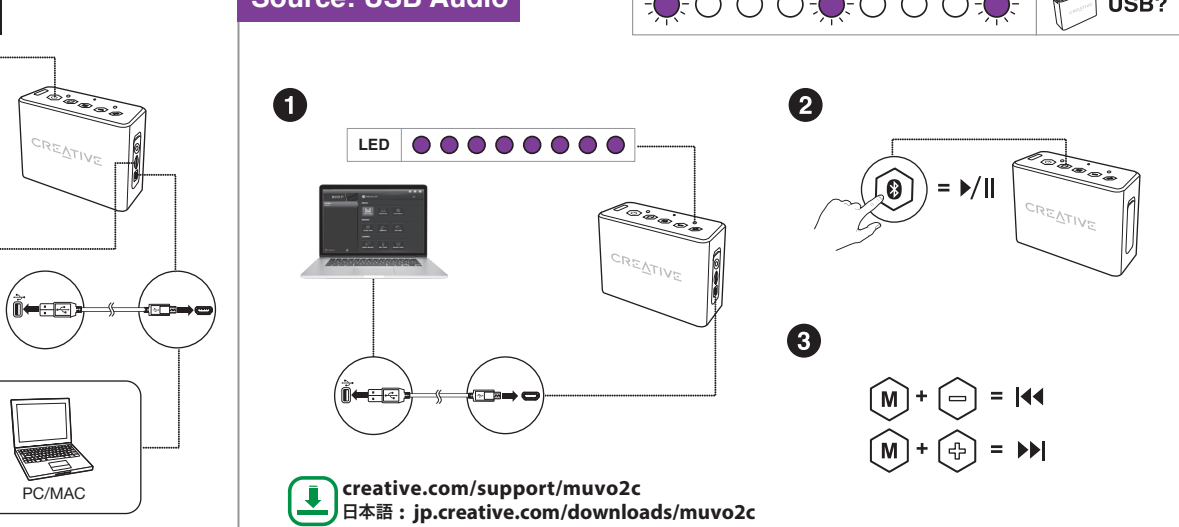

Other Information

For the latest, online version of this guide, DoC and supplementary documentation such as safety and regulatory information for this product, please visit creative.com/support/muvo2c
 Detailed instructions on removal of integrated battery can be found at Quickstart User Guide / Safety and Regulatory Information (creative.com/support/muvo2c), these instructions are meant strictly for independently qualified professionals.
Notice for Singapore
 Complies with IDA Standards DA 107311

Source: Bluetooth®

Source: SD Card

Take call

Source: USB Audio

Wireless Stereo: Link

Wireless Stereo: Unlink