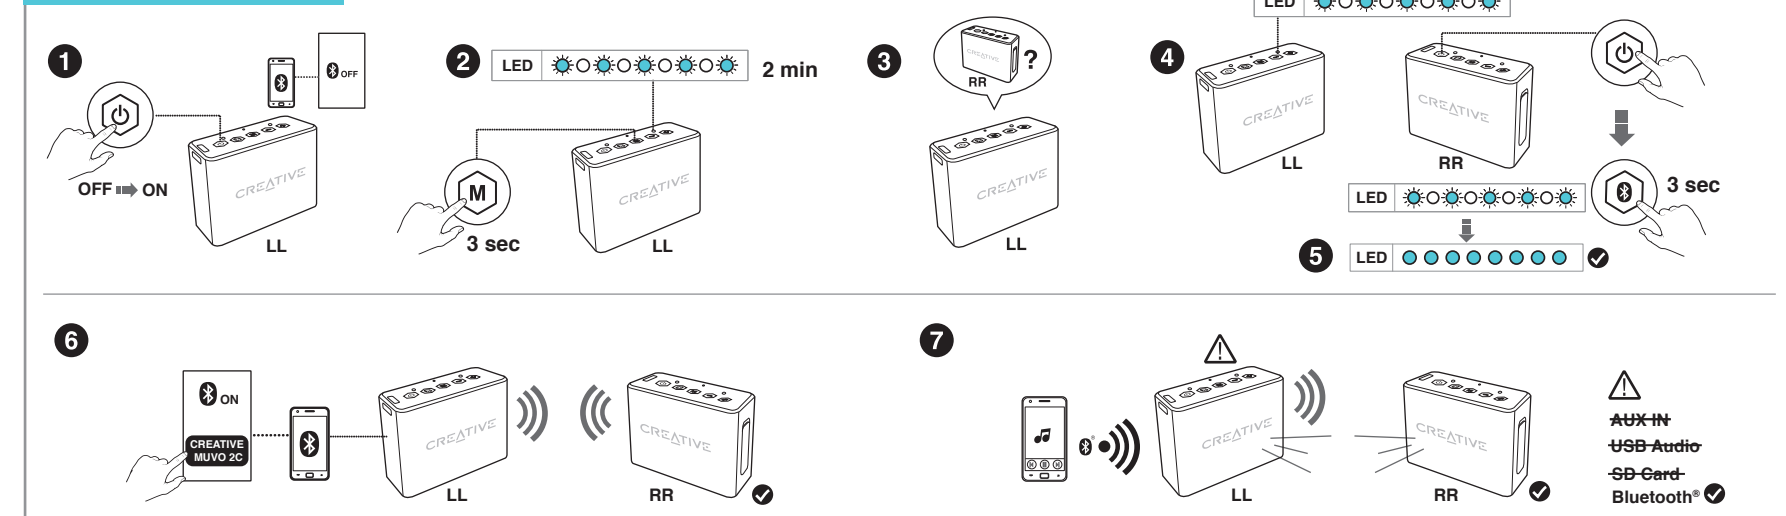

Other Information

For the latest, online version of this guide, DoC and supplementary documentation such as safety and regulatory information for this product, please visit creative.com/support/muvo2c
 Detailed instructions on removal of integrated battery can be found at Quickstart User Guide / Safety and Regulatory Information (creative.com/support/muvo2c), these instructions are meant strictly for independently qualified professionals.
Notice for Singapore
 Complies with IDA Standards DA 107311

Source: Bluetooth®

Source: SD Card

Take call

Source: USB Audio

Wireless Stereo: Link

Wireless Stereo: Unlink