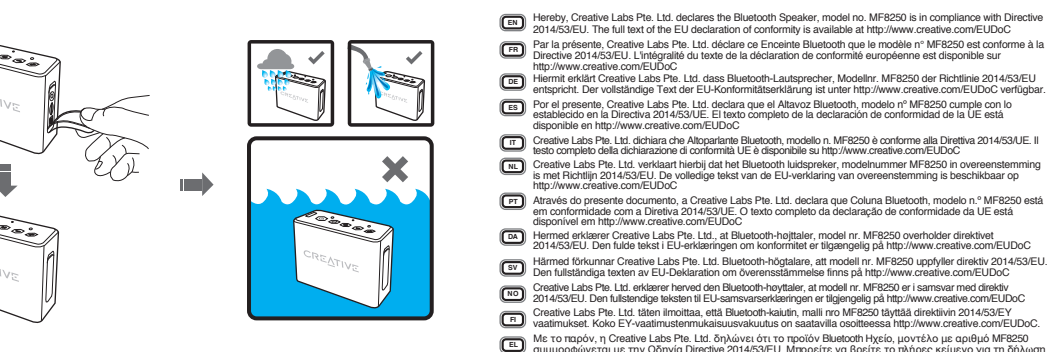

Overview

Register your products at www.creative.com/register
TECHNICAL SUPPORT
www.creative.com/support

© 2016 Creative Labs Pte. Ltd. All rights reserved. Creative, the Creative logo, and MUVO are trademarks or registered trademarks of Creative Technology Ltd in the United States and/or other countries. The Bluetooth® word mark and logo are owned by the Bluetooth® SIG, Inc. and any use of such marks by Creative Technology Ltd is under license. microSDHC, microSDXC logos are trademarks of SD-3C, LLC. All other trademarks are the property of their respective owners and are hereby recognized as such. All specifications are subject to change without notice. Actual product may differ slightly from images shown. Use of this product is subject to a limited warranty.