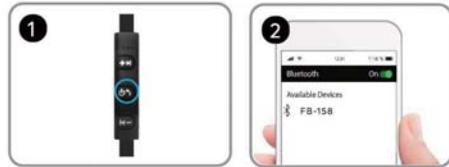

Connect the charging cable to charging port.

PAIRING YOUR EARPHONES

Your earphones will work best if they are within 30 ft. of your smart device. You may experience sound briefly cutting off if you are out of range or if your wireless connection is weak. Make sure Bluetooth is enabled on your smart phone or tablet before starting the pairing process.

live love music™ QUICK START GUIDE

RADIANT WIRELESS EARBUD

PAIRING YOUR EARPHONES (continued)

Make sure the earphones are turned off before attempting to pair it with a smart phone or tablet.

Press and hold the "Play/ Pause" button for 5 seconds to turn on the earphones. You will see the light flash red and blue. This indicates that your earphones are ready to pair.