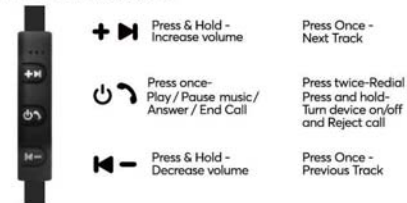

MEDIA KEY FUNCTIONS

live love music™ QUICK START GUIDE

RADIANT WIRELESS EARBUD

SPECIFICATIONS

- Wireless Distance: Up to 33ft (10m)
- Play Time: Up to 3 hours
- Talk Time: Up to 3 Hours
- Standby Time: Up to 100 Hours
- Battery Capacity: 55 mAh
- Charging Time: Up to 2 Hours
- FCCID: 2AANZ1588
- BT ID: D042258

WARRANTY

For warranty information, please contact us at : support@dglusa.com

WARNING

- Keep away from water and moisture.
- Keep away from heat sources.
- Do not disassemble.

live love music™ QUICK START GUIDE

RADIANT WIRELESS EARBUD

FCC STATEMENT

This device complies with part 15 of the FCC Rules. Operation is subject to the following two conditions: (1) This device may not cause harmful interference, and (2) this device must accept any interference received, including interference that may cause undesired operation.

Please note that changes or modifications not expressly approved by the party responsible for compliance could void the user's authority to operate the equipment.

FCC INSTRUCTIONS FOR A CLASS B DIGITAL DEVICE OR PERIPHERAL

Note: This equipment has been tested and found to comply with the limits for a Class B digital device, pursuant to part 15 of the FCC Rules. These limits are designed to provide reasonable protection against harmful interference in a residential installation. This equipment generates, uses and can radiate radio frequency energy and, if not installed and

live love music™ QUICK START GUIDE

RADIANT WIRELESS EARBUD

used in accordance with the instructions, may cause harmful interference to radio communications. However, there is no guarantee that interference will not occur in a particular installation. If this equipment does cause harmful interference to radio or television reception, which can be determined by turning the equipment off and on, the user is encouraged to try to correct the interference by one or more of the following measures:

- Reorient or relocate the receiving antenna.
- Increase the separation between the equipment and receiver.
- Connect the equipment into an outlet on a circuit different from that to which the receiver is connected.
- Consult the dealer or an experienced radio/TV technician for help.

RF warning statement:

The device has been evaluated to meet general RF exposure requirement. The device can be used in portable exposure condition without restriction.