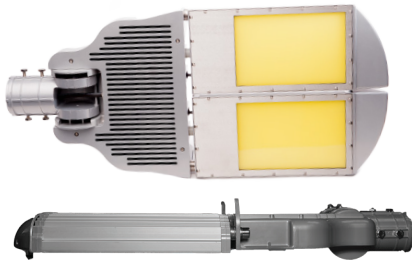

ETG-A200

MODEL	PRODUCT NUMBER	CRI	CCT	LUMENS *Estimate	TOTAL WATTS	LUMENS/WATTS	L90 HOURS
ETG-A200	RP750	70	5000K	20,863*	230	90.7	> 96,000
	RP840	80	4000K	19,006*	230	82.6	> 96,000
	RP835	80	3500K	18,547*	230	80.6	> 96,000
	RP930	90	3000K	14,834*	230	64.5	> 96,000
	RP830	80	3000K	18,067*	230	78.6	> 96,000
	RP927	90	2700K	14,375*	230	62.5	> 96,000
	RP827	80	2700K	16,231*	230	70.6	> 96,000
	RP9456	90-94	5600K	16,500*	230	71.7	> 96,000
ETG-A200H	RP750	70	5000K	24,600*	230	107	> 96,000
	RP850R	80*	5000K	17,100*	230	74.3	> 96,000
	RP940R	90*	4000K	16,245*	230	70.6	> 96,000