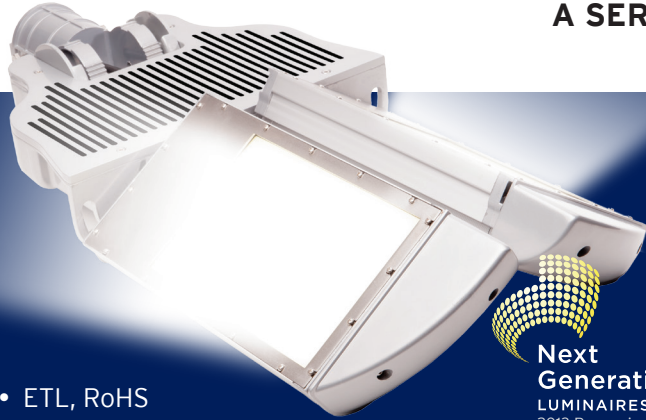

## LED REMOTE PHOSPHOR AREA LIGHTING

Next  
Generation  
LUMINAIRES  
2013 Recognized

- ETL, RoHS
- Instant strike
- Adjustable pivot allows for 100% level
- -40°C to 45°C ambient temperature
- Low glare and uniform light distribution

- High CRI options
- Dimmable
- Enable occupancy sensors for power savings
- Customizable and standard CCT options
- High capacity surge 10KV/10KA
- Up to 30% higher system efficacy compared to conventional LEDs
- Longer lifetime
- Universal AC input/full range, 90-305 VAC
- No mercury
- 5 year warranty
- Made in USA with global components