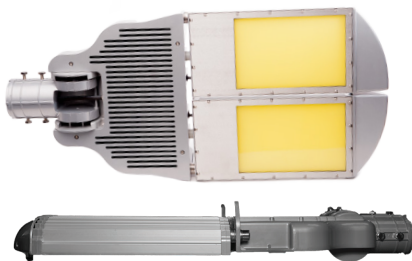

ETG-A300

MODEL	PRODUCT NUMBER	CRI	CCT	LUMENS *Estimate	TOTAL WATTS	LUMENS/WATTS	L90 HOURS
ETG-A300	RP750	70	5000K	29,200*	320	91.3	> 96,000
	RP840	80	4000K	27,676*	320	86.5	> 96,000
	RP835	80	3500K	26,660*	320	83.3	> 96,000
	RP930	90	3000K	20,948*	320	65.5	> 96,000
	RP830	80	3000K	25,645*	320	80.1	> 96,000
	RP927	90	2700K	20,440*	320	63.9	> 96,000
	RP827	80	2700K	22,852*	320	71.4	> 96,000
	RP9456	94	5600K	25,600*	320	80	> 96,000
ETG-A300H	RP750	70	5000K	34,450*	320	107.7	> 96,000
	RP850R	80*	5000K	26,280*	320	82.1	> 96,000
	RP940R	90*	4000K	24,908*	320	77.8	> 96,000

*Red Enhanced