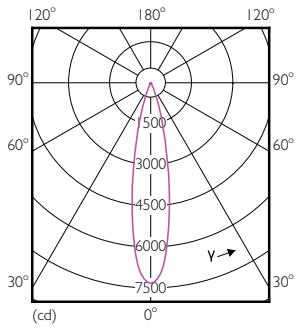

PAR38 LED

Photometric data

PAR38_17W_1150lm 25D 2700K_E26