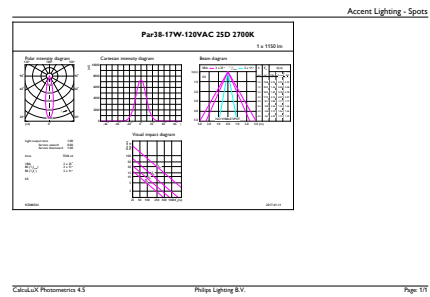

Product data

General Information	
Cap-Base	E26 [Single Contact Medium Screw]
Nominal Lifetime (Nom)	40000 h
Switching Cycle	50000X
Technical Type	17-120W
Light Technical	
Color Code	927
Beam Angle (Nom)	25 °
Initial lumen (Nom)	1150 lm
Luminous Flux (Rated) (Nom)	1150 lm
Luminous Intensity (Nom)	5800 cd
Color Designation	Warm White (WW)
Rated Beam Angle	25 °
Correlated Color Temperature (Nom)	2700 K
Luminous Efficacy (rated) (Nom)	67.00 lm/W
Color Consistency	<6
Color Rendering Index (Nom)	95
LLMF At End Of Nominal Lifetime (Nom)	70 %
Operating and Electrical	
Input Frequency	60 Hz
Power (Rated) (Nom)	17 W
Lamp Current (Nom)	170 mA

Dimensional drawing

PAR38 120V 17-120W 1150lm 25D E26 D

Product	D	C
17PAR38/EXPERTCOLOR/F25/927/DIM/120V	120.7 mm	134.6 mm

Photometric data

PAR38 120V 17-90W 1150lm 8D 2700K E26 D

PAR38 120V 17-120W 1150lm 25D E26 D