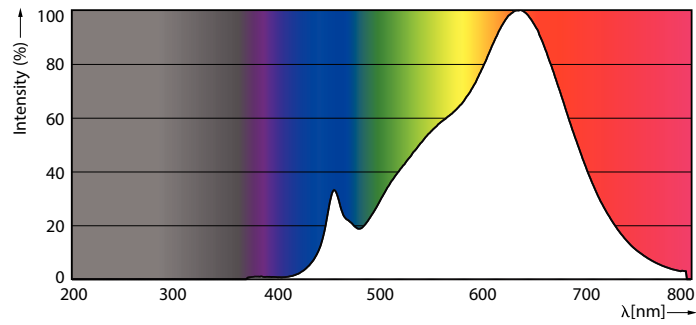

Photometric data

PAR38 120V 17-90W 1150lm 8D 2700K E26 D