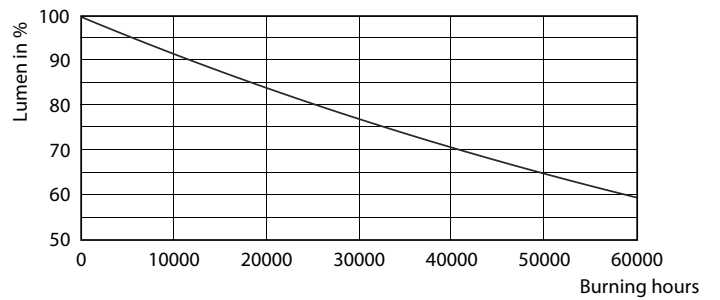

Product data

General Information	
Cap-Base	E26 [Single Contact Medium Screw]
Nominal Lifetime (Nom)	40000 h
Switching Cycle	50000X
Technical Type	17-120W
Light Technical	
Color Code	927
Beam Angle (Nom)	25 °
Initial lumen (Nom)	1150 lm
Luminous Flux (Rated) (Nom)	1150 lm
Luminous Intensity (Nom)	5800 cd
Color Designation	Warm White (WW)
Rated Beam Angle	25 °
Correlated Color Temperature (Nom)	2700 K
Luminous Efficacy (rated) (Nom)	67.00 lm/W
Color Consistency	<6
Color Rendering Index (Nom)	95
LLMF At End Of Nominal Lifetime (Nom)	70 %
Operating and Electrical	
Input Frequency	60 Hz
Power (Rated) (Nom)	17 W
Lamp Current (Nom)	170 mA

PAR38 LED

Photometric data

PAR38_17W_1150lm 25D 2700K_E26

Lifetime

ExpertColor PAR38 30S 30L Dim 120V Life Expectancy Diagram

ExpertColor PAR38 30S 30L Dim 120V Lumen Maintenance Diagram