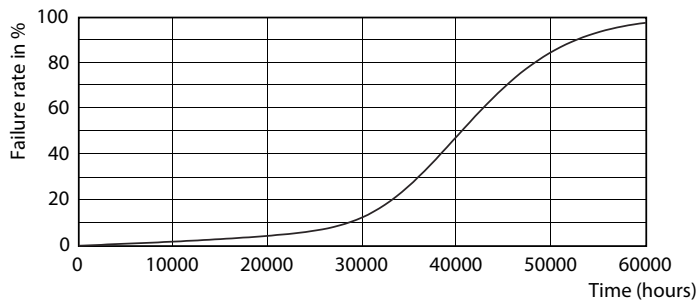

Lifetime

ExpertColor PAR38 30S 30L Dim 120V Life Expectancy Diagram