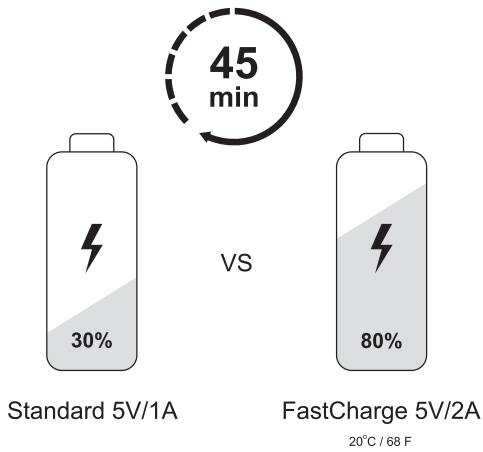

deeper *chirp+*

1

2

3

4

5

12345678

1

2