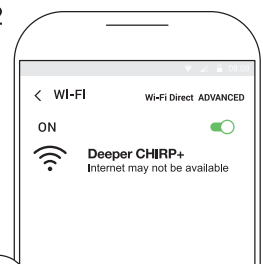

2

6

Settings → Mobile Data

Settings → Wi-Fi

OK

7

8

9