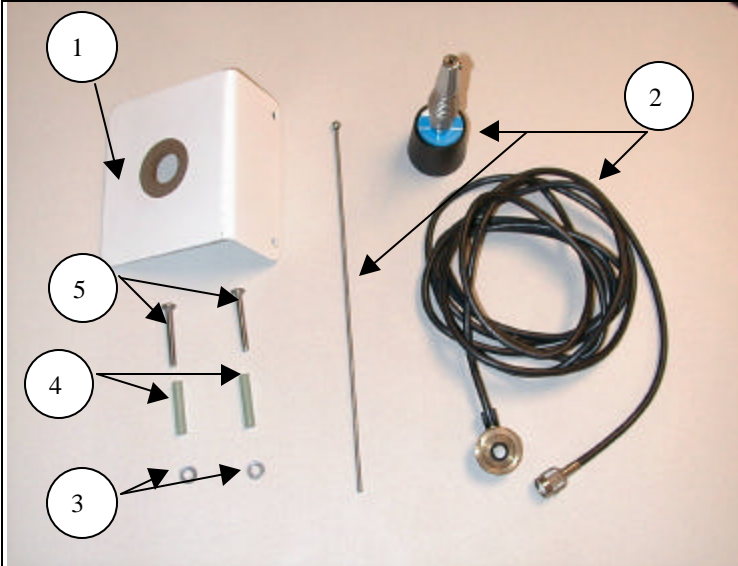

Installation

A future picture of the UHF antenna, whip and bracket will be inserted.