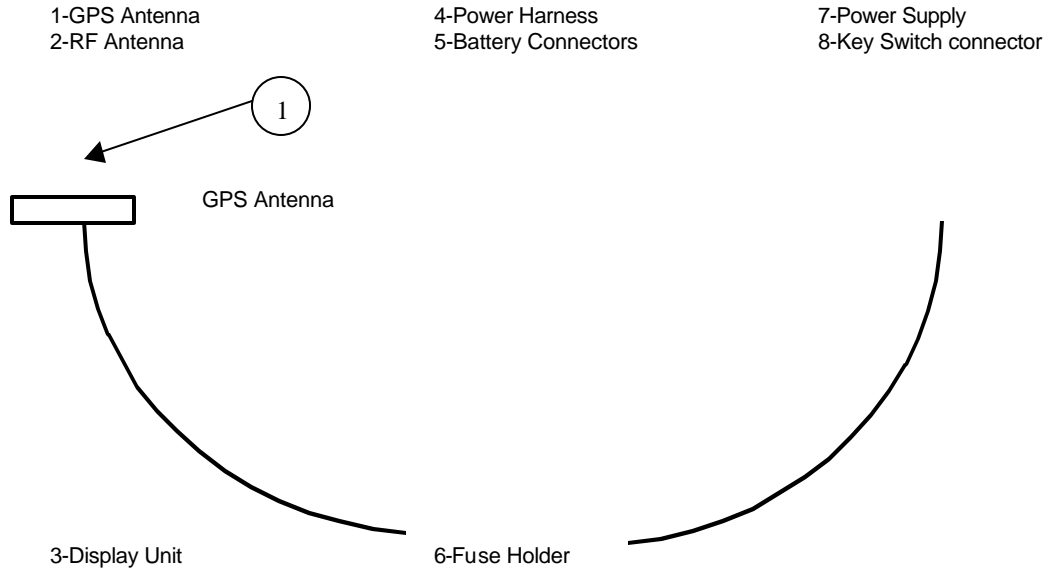

EZ-GO Tools and Equipment

Required

To be determined

Yamaha Tools and Equipment

Required

To be determined

Installation

Basic System Layout

Installation

Basic Components:

1. Antennas
2. Display Unit
3. Power Supply
4. Power Harness

Before Installation review manual. To prevent damage to components and cart.