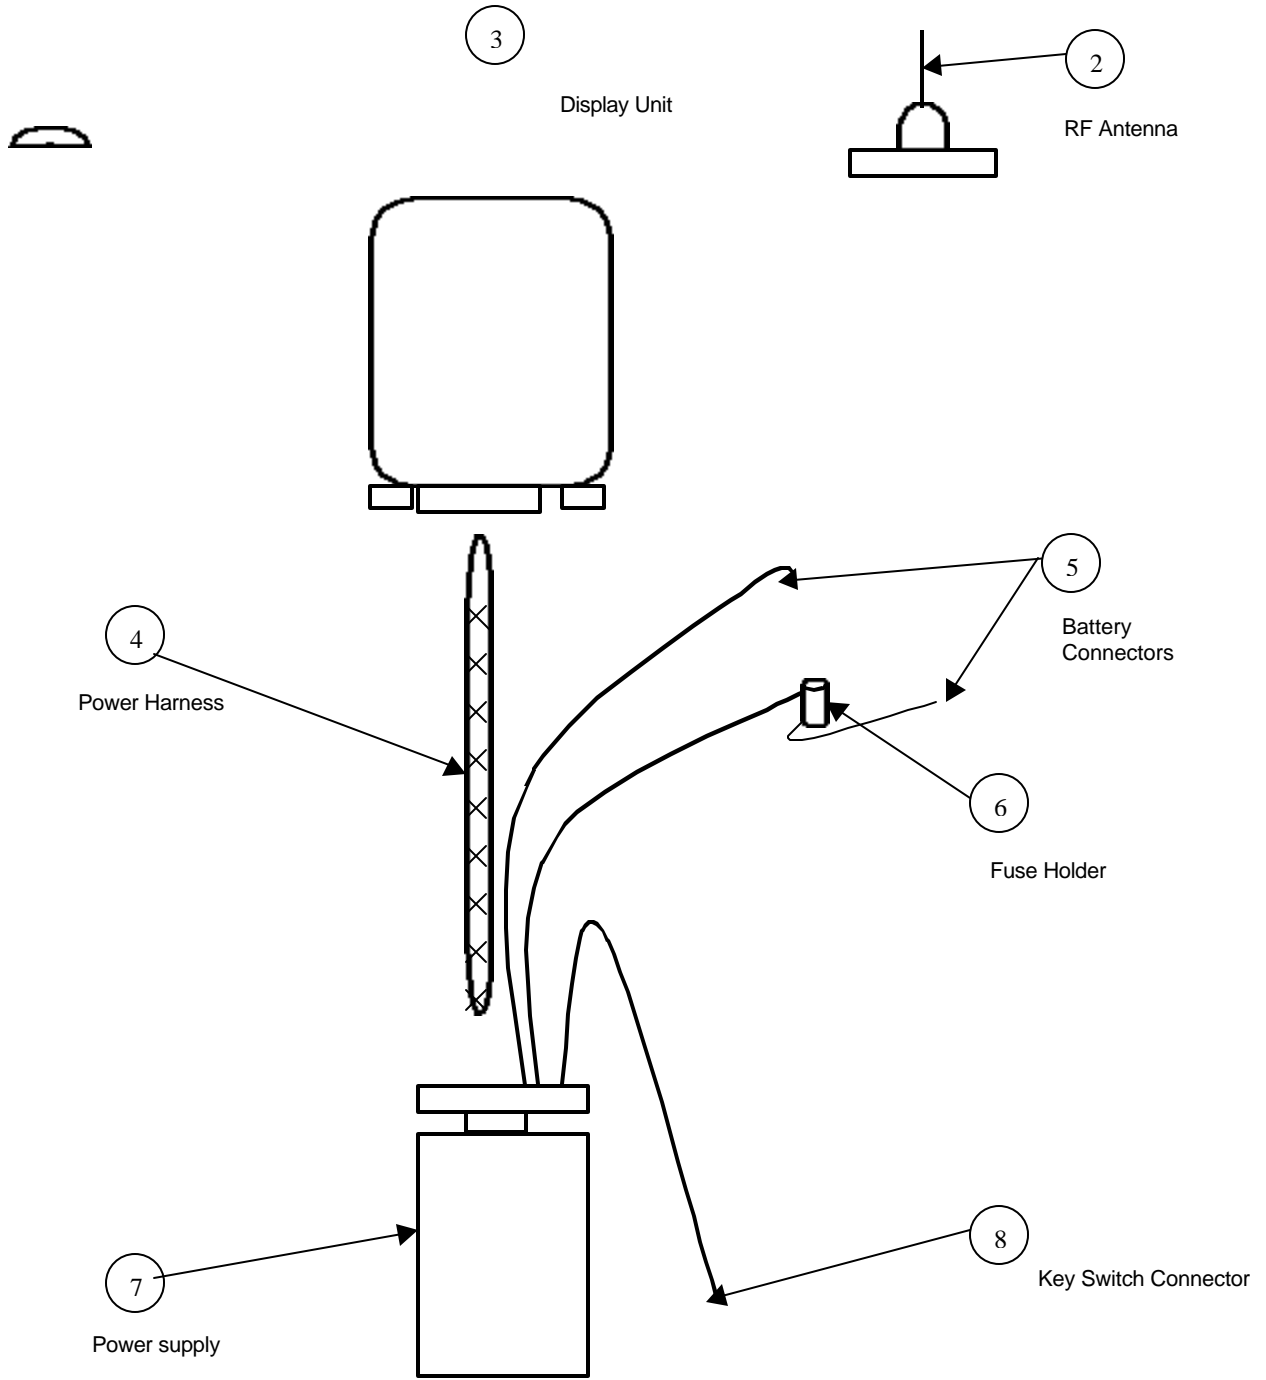

EZ-GO Tools and Equipment

Required

To be determined

Yamaha Tools and Equipment

Required

To be determined

Installation

Basic System Layout

Installation

Basic Components:

1. Antennas
2. Display Unit
3. Power Supply
4. Power Harness

Before Installation review manual. To prevent damage to components and cart.