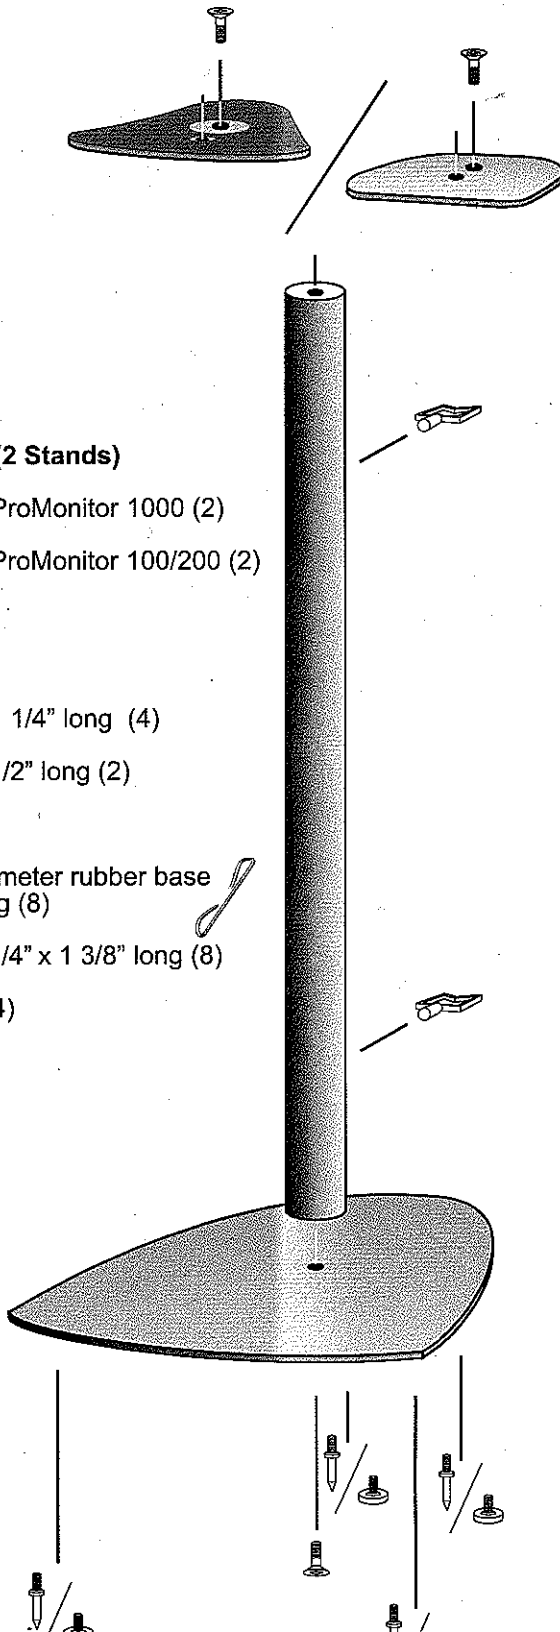

### PARTS LIST (2 Stands)

- Top Plate for ProMonitor 1000 (2)
- Top Plate for ProMonitor 100/200 (2)
- Post (2)
- Base (2)
- Screw 1/4" x 1 1/4" long (4)
- Screw 1/4" x 1/2" long (2)
- Nut 1/4" (8)
- Glide 1/2" Diameter rubber base  
1/4" x 5/8" long (8)
- Lower Spike 1/4" x 1 3/8" long (8)
- Wiring Clips (4)

Phillips Screw 1/2" long

ProMonitor 1000 Mounting on Stand top

Phillips Screw 1/2" long

ProMonitor 100 Mounting on Stand top