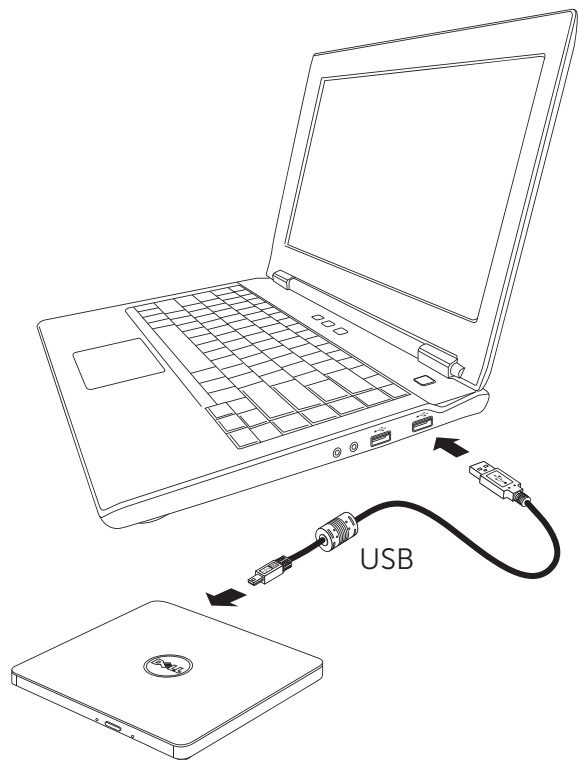

Dell External USB Slim DVD +/-RW Optical Drive DW316

Quick Start Guide

www.dell.com/support

 Printed in China.
©2014 Dell Inc. All rights reserved.

MFL67900042

1

2