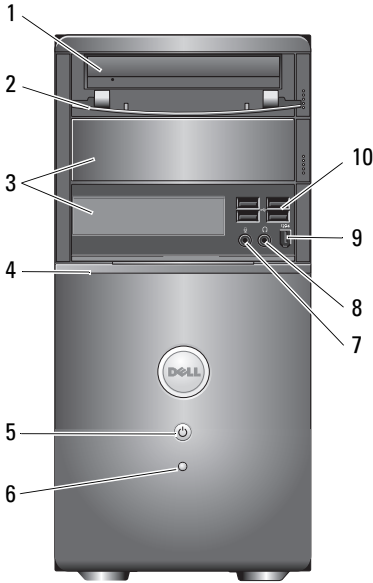

About Warnings

 **WARNING:** A WARNING indicates a potential for property damage, personal injury, or death.

Dell™ Vostro™ 420/220/220s Setup and Features Information

Vostro 420 Front and Back View

- | | | | |
|---|---------------------------------|----|------------------------------|
| 1 | optical drive | 2 | drive bay front panel (open) |
| 3 | optional optical-drive bays (2) | 4 | media card reader (optional) |
| 5 | power button, power light | 6 | drive-activity light |
| 7 | microphone connector | 8 | headphone connector |
| 9 | IEEE 1394 connector (optional) | 10 | USB 2.0 connectors (4) |

January 2009

0J531HA02

Models: DCSCLF,
DCSCMF, DCSCSF

- 11 expansion card slots (7)
- 12 back-panel connectors
- 13 power-supply light
- 14 voltage selector switch
- 15 power cord connector
- 16 power-supply vent
- 17 security cable/padlock rings

Vostro 220 Front and Back View

- 1 optical drive
- 2 drive bay front panel (open)
- 3 optional optical-drive bay
- 4 media card reader (optional)
- 5 power button, power light
- 6 drive-activity light
- 7 microphone connector
- 8 headphone connector
- 9 IEEE 1394 connector (optional)
- 10 USB 2.0 connectors (4)
- 11 expansion card slots (8)
- 12 back-panel connectors
- 13 power-supply light
- 14 voltage selector switch
- 15 power cord connector
- 16 power-supply vent
- 17 security cable/padlock rings

Vostro 220s Front and Back View

- 1 optical drive
- 3 USB 2.0 connectors (2)
- 5 microphone connector
- 7 media card reader (optional)
- 9 voltage selector switch
- 11 expansion card slots (4)
- 13 security cable/padlock rings