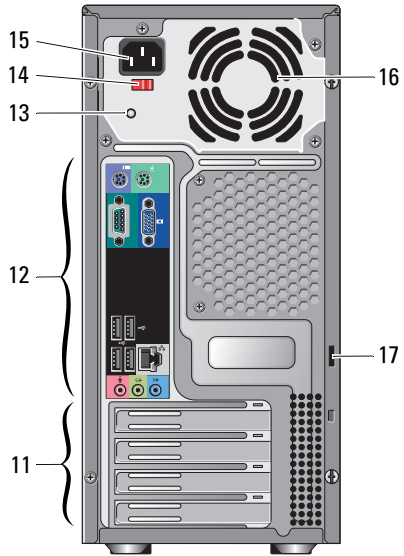

About Warnings

 **WARNING:** A WARNING indicates a potential for property damage, personal injury, or death.

Dell™ Vostro™ 420/220/220s Setup and Features Information

Vostro 420 Front and Back View

- | | | | |
|---|---------------------------------|----|------------------------------|
| 1 | optical drive | 2 | drive bay front panel (open) |
| 3 | optional optical-drive bays (2) | 4 | media card reader (optional) |
| 5 | power button, power light | 6 | drive-activity light |
| 7 | microphone connector | 8 | headphone connector |
| 9 | IEEE 1394 connector (optional) | 10 | USB 2.0 connectors (4) |

January 2009

0J531HA02

Models: DCSCLF,
DCSCMF, DCSCSF

- 11 expansion card slots (7)
- 12 back-panel connectors
- 13 power-supply light
- 14 voltage selector switch
- 15 power cord connector
- 16 power-supply vent
- 17 security cable/padlock rings

Vostro 220 Front and Back View

- 1 optical drive
- 2 drive bay front panel (open)
- 3 optional optical-drive bay
- 4 media card reader (optional)
- 5 power button, power light
- 6 drive-activity light
- 7 microphone connector
- 8 headphone connector
- 9 IEEE 1394 connector (optional)
- 10 USB 2.0 connectors (4)
- 11 expansion card slots (8)
- 12 back-panel connectors
- 13 power-supply light
- 14 voltage selector switch
- 15 power cord connector
- 16 power-supply vent
- 17 security cable/padlock rings

Vostro 220s Front and Back View

- 1 optical drive
- 3 USB 2.0 connectors (2)
- 5 microphone connector
- 7 media card reader (optional)
- 9 voltage selector switch
- 11 expansion card slots (4)
- 13 security cable/padlock rings