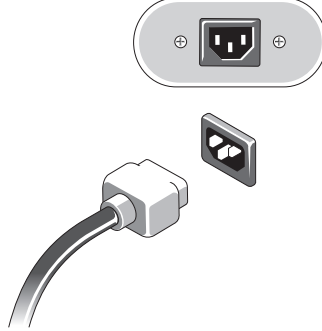

5 Connect the power cable(s).