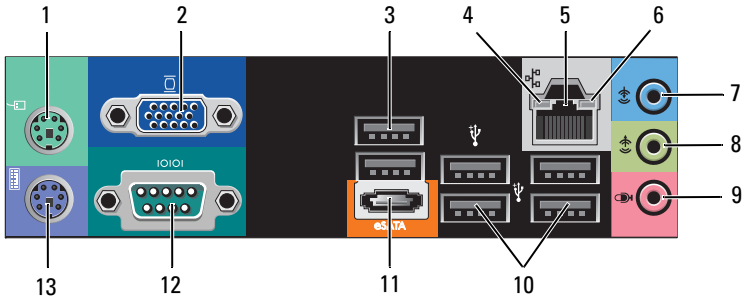

Vostro 220 Front and Back View

- 1 optical drive
- 2 drive bay front panel (open)
- 3 optional optical-drive bay
- 4 media card reader (optional)
- 5 power button, power light
- 6 drive-activity light
- 7 microphone connector
- 8 headphone connector
- 9 IEEE 1394 connector (optional)
- 10 USB 2.0 connectors (4)
- 11 expansion card slots (8)
- 12 back-panel connectors
- 13 power-supply light
- 14 voltage selector switch
- 15 power cord connector
- 16 power-supply vent
- 17 security cable/padlock rings

Vostro 220s Front and Back View

- 1 optical drive
- 3 USB 2.0 connectors (2)
- 5 microphone connector
- 7 media card reader (optional)
- 9 voltage selector switch
- 11 expansion card slots (4)
- 13 security cable/padlock rings

- 2 power button, power light
- 4 headphone connector
- 6 drive-activity light
- 8 power supply vents
- 10 power supply light
- 12 back-panel connectors
- 14 power connector

Back Panel Connectors

Vostro 420

- 2 VGA connector
- 4 link integrity light
- 6 network-activity light
- 8 line-out connector
- 10 USB 2.0 connectors (4)
- 12 serial connector (9-pin)

Quick Setup

⚠ WARNING: Before you begin any of the procedures in this section, read the safety information that shipped with your computer. For additional best practices information see www.dell.com/regulatory_compliance.