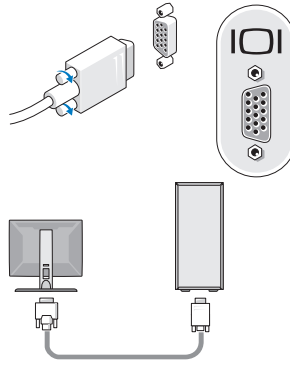

Vostro 220/220s

- 1 PS/2 mouse connector
- 2 VGA connector
- 3 USB 2.0 connectors (2)
- 4 link integrity light
- 5 network adapter connector
- 6 network-activity light
- 7 line-in connector
- 8 line-out connector
- 9 microphone connector
- 11 eSATA connector
- 12 PS/2 keyboard connector
- 13 PS/2 mouse connector

- 2 VGA connector
- 4 link integrity light
- 6 network-activity light
- 8 line-out connector
- 10 USB 2.0 connectors (4)
- 12 serial connector (9-pin)

Quick Setup

⚠ WARNING: Before you begin any of the procedures in this section, read the safety information that shipped with your computer. For additional best practices information see www.dell.com/regulatory_compliance.

📌 NOTE: Some devices may not be included if you did not order them.

1 Connect the monitor using one of the following cables:

a The white DVI cable

b The blue VGA cable

c The VGA cable to a DVI adapter

2 Connect a USB device, such as a keyboard or mouse.