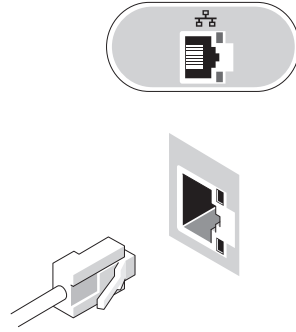

3 Connect the network cable.