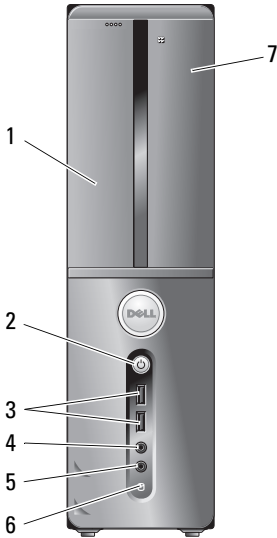

About Warnings

 **WARNING:** A WARNING indicates a potential for property damage, personal injury, or death.

Dell™ Vostro™ 420/220/220s Setup and Features Information

Vostro 420 Front and Back View

- | | | | |
|---|---------------------------------|----|------------------------------|
| 1 | optical drive | 2 | drive bay front panel (open) |
| 3 | optional optical-drive bays (2) | 4 | media card reader (optional) |
| 5 | power button, power light | 6 | drive-activity light |
| 7 | microphone connector | 8 | headphone connector |
| 9 | IEEE 1394 connector (optional) | 10 | USB 2.0 connectors (4) |

January 2009

0J531HA02

Models: DCSCLF,
DCSCMF, DCSCSF

- 11 expansion card slots (7)
- 12 back-panel connectors
- 13 power-supply light
- 14 voltage selector switch
- 15 power cord connector
- 16 power-supply vent
- 17 security cable/padlock rings

Vostro 220 Front and Back View

- 1 optical drive
- 2 drive bay front panel (open)
- 3 optional optical-drive bay
- 4 media card reader (optional)
- 5 power button, power light
- 6 drive-activity light
- 7 microphone connector
- 8 headphone connector
- 9 IEEE 1394 connector (optional)
- 10 USB 2.0 connectors (4)
- 11 expansion card slots (8)
- 12 back-panel connectors
- 13 power-supply light
- 14 voltage selector switch
- 15 power cord connector
- 16 power-supply vent
- 17 security cable/padlock rings

Vostro 220s Front and Back View

- 1 optical drive
- 3 USB 2.0 connectors (2)
- 5 microphone connector
- 7 media card reader (optional)
- 9 voltage selector switch
- 11 expansion card slots (4)
- 13 security cable/padlock rings