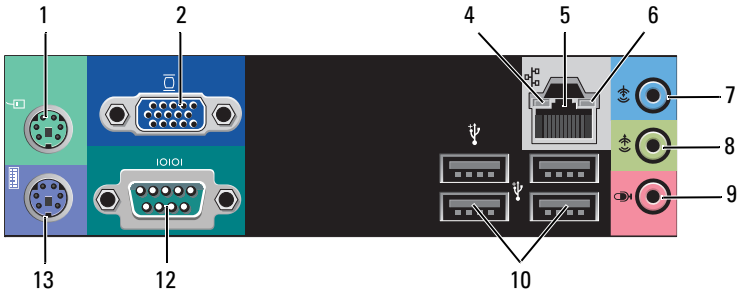

- 1 PS/2 mouse connector
- 2 VGA connector
- 3 USB 2.0 connectors (2)
- 4 link integrity light
- 5 network adapter connector
- 6 network-activity light
- 7 line-in connector
- 8 line-out connector
- 9 microphone connector
- 11 eSATA connector
- 12 PS/2 keyboard connector
- 13 PS/2 mouse connector

- 2 VGA connector
- 4 link integrity light
- 6 network-activity light
- 8 line-out connector
- 10 USB 2.0 connectors (4)
- 12 serial connector (9-pin)