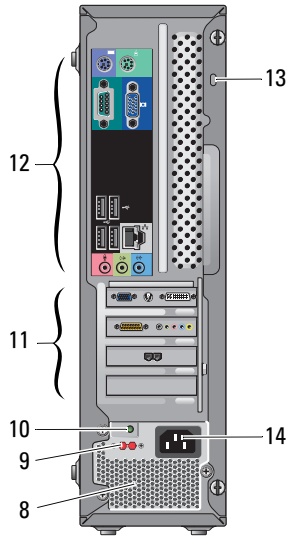

About Warnings

 **WARNING:** A WARNING indicates a potential for property damage, personal injury, or death.

Dell™ Vostro™ 420/220/220s Setup and Features Information

Vostro 420 Front and Back View

- | | | | |
|---|---------------------------------|----|------------------------------|
| 1 | optical drive | 2 | drive bay front panel (open) |
| 3 | optional optical-drive bays (2) | 4 | media card reader (optional) |
| 5 | power button, power light | 6 | drive-activity light |
| 7 | microphone connector | 8 | headphone connector |
| 9 | IEEE 1394 connector (optional) | 10 | USB 2.0 connectors (4) |

January 2009

0J531HA02

Models: DCSCLF,
DCSCMF, DCSCSF

- 11 expansion card slots (7)
- 12 back-panel connectors
- 13 power-supply light
- 14 voltage selector switch
- 15 power cord connector
- 16 power-supply vent
- 17 security cable/padlock rings

Vostro 220 Front and Back View

- 1 optical drive
- 2 drive bay front panel (open)
- 3 optional optical-drive bay
- 4 media card reader (optional)
- 5 power button, power light
- 6 drive-activity light
- 7 microphone connector
- 8 headphone connector
- 9 IEEE 1394 connector (optional)
- 10 USB 2.0 connectors (4)
- 11 expansion card slots (8)
- 12 back-panel connectors
- 13 power-supply light
- 14 voltage selector switch
- 15 power cord connector
- 16 power-supply vent
- 17 security cable/padlock rings

Vostro 220s Front and Back View

- 1 optical drive
- 3 USB 2.0 connectors (2)
- 5 microphone connector
- 7 media card reader (optional)
- 9 voltage selector switch
- 11 expansion card slots (4)
- 13 security cable/padlock rings