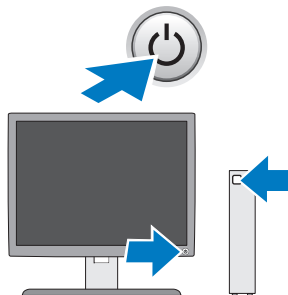

📌 NOTE: Some devices may not be included if you did not order them.

1 Connect the monitor using one of the following cables:

a The white DVI cable

b The blue VGA cable

c The VGA cable to a DVI adapter

2 Connect a USB device, such as a keyboard or mouse.

3 Connect the network cable.

4 Connect the modem.

5 Connect the power cable(s).

6 Press the power buttons on the monitor and the computer.

Specifications

NOTE: The following specifications are only those required by law to ship with your computer. For a complete and current listing of the specifications for your computer, go to support.dell.com.