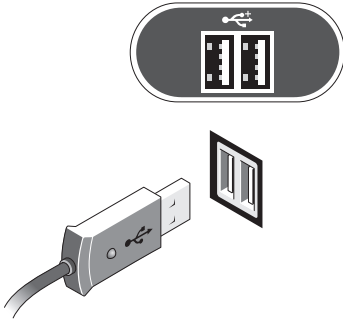

- 2 VGA connector
- 4 link integrity light
- 6 network-activity light
- 8 line-out connector
- 10 USB 2.0 connectors (4)
- 12 serial connector (9-pin)

Quick Setup

⚠ WARNING: Before you begin any of the procedures in this section, read the safety information that shipped with your computer. For additional best practices information see www.dell.com/regulatory_compliance.

📌 NOTE: Some devices may not be included if you did not order them.

1 Connect the monitor using one of the following cables:

a The white DVI cable

b The blue VGA cable

c The VGA cable to a DVI adapter

2 Connect a USB device, such as a keyboard or mouse.