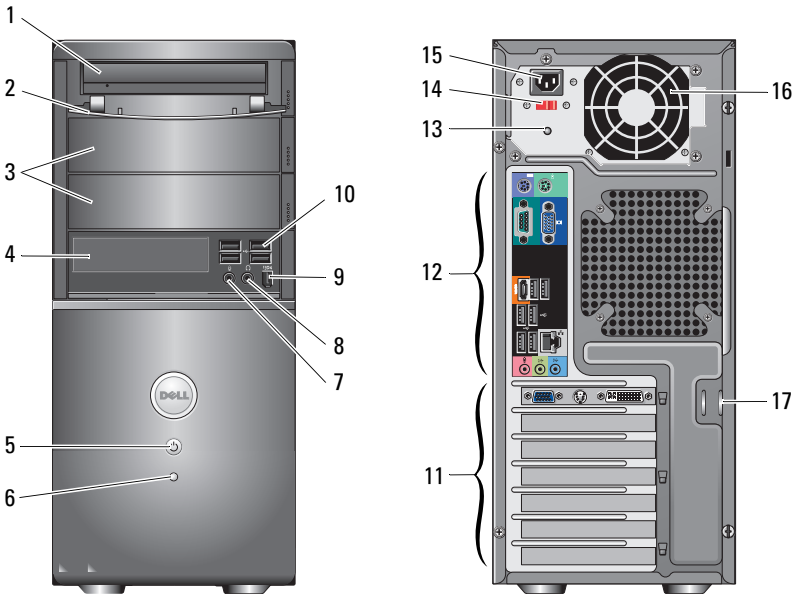

About Warnings

 **WARNING:** A WARNING indicates a potential for property damage, personal injury, or death.

Dell™ Vostro™ 420/220/220s Setup and Features Information

Vostro 420 Front and Back View

- | | | | |
|---|---------------------------------|----|------------------------------|
| 1 | optical drive | 2 | drive bay front panel (open) |
| 3 | optional optical-drive bays (2) | 4 | media card reader (optional) |
| 5 | power button, power light | 6 | drive-activity light |
| 7 | microphone connector | 8 | headphone connector |
| 9 | IEEE 1394 connector (optional) | 10 | USB 2.0 connectors (4) |

January 2009

0J531HA02

Models: DCSCLF,
DCSCMF, DCSCSF

- 11 expansion card slots (7)
- 12 back-panel connectors
- 13 power-supply light
- 14 voltage selector switch
- 15 power cord connector
- 16 power-supply vent
- 17 security cable/padlock rings

Vostro 220 Front and Back View

- 1 optical drive
- 2 drive bay front panel (open)
- 3 optional optical-drive bay
- 4 media card reader (optional)
- 5 power button, power light
- 6 drive-activity light
- 7 microphone connector
- 8 headphone connector
- 9 IEEE 1394 connector (optional)
- 10 USB 2.0 connectors (4)
- 11 expansion card slots (8)
- 12 back-panel connectors
- 13 power-supply light
- 14 voltage selector switch
- 15 power cord connector
- 16 power-supply vent
- 17 security cable/padlock rings

Vostro 220s Front and Back View

- 1 optical drive
- 3 USB 2.0 connectors (2)
- 5 microphone connector
- 7 media card reader (optional)
- 9 voltage selector switch
- 11 expansion card slots (4)
- 13 security cable/padlock rings