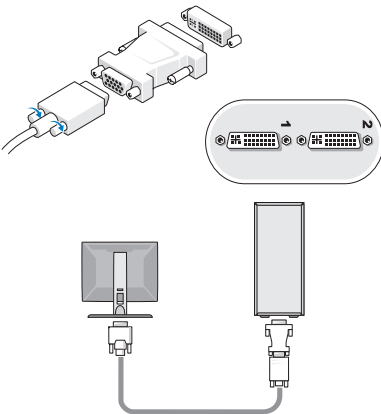

- 2 VGA connector
- 4 link integrity light
- 6 network-activity light
- 8 line-out connector
- 10 USB 2.0 connectors (4)
- 12 serial connector (9-pin)

Quick Setup

⚠ WARNING: Before you begin any of the procedures in this section, read the safety information that shipped with your computer. For additional best practices information see www.dell.com/regulatory_compliance.

📌 NOTE: Some devices may not be included if you did not order them.

1 Connect the monitor using one of the following cables:

a The white DVI cable

b The blue VGA cable

c The VGA cable to a DVI adapter

2 Connect a USB device, such as a keyboard or mouse.