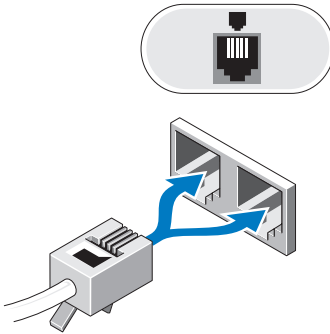

4 Connect the modem.