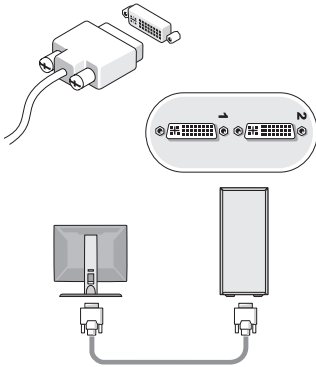

Vostro 220/220s

- 1 PS/2 mouse connector
- 2 VGA connector
- 3 USB 2.0 connectors (2)
- 4 link integrity light
- 5 network adapter connector
- 6 network-activity light
- 7 line-in connector
- 8 line-out connector
- 9 microphone connector
- 11 eSATA connector
- 12 PS/2 keyboard connector
- 13 PS/2 mouse connector

- 2 VGA connector
- 4 link integrity light
- 6 network-activity light
- 8 line-out connector
- 10 USB 2.0 connectors (4)
- 12 serial connector (9-pin)

Quick Setup

⚠ WARNING: Before you begin any of the procedures in this section, read the safety information that shipped with your computer. For additional best practices information see www.dell.com/regulatory_compliance.

📌 NOTE: Some devices may not be included if you did not order them.

1 Connect the monitor using one of the following cables:

a The white DVI cable

b The blue VGA cable

c The VGA cable to a DVI adapter

2 Connect a USB device, such as a keyboard or mouse.