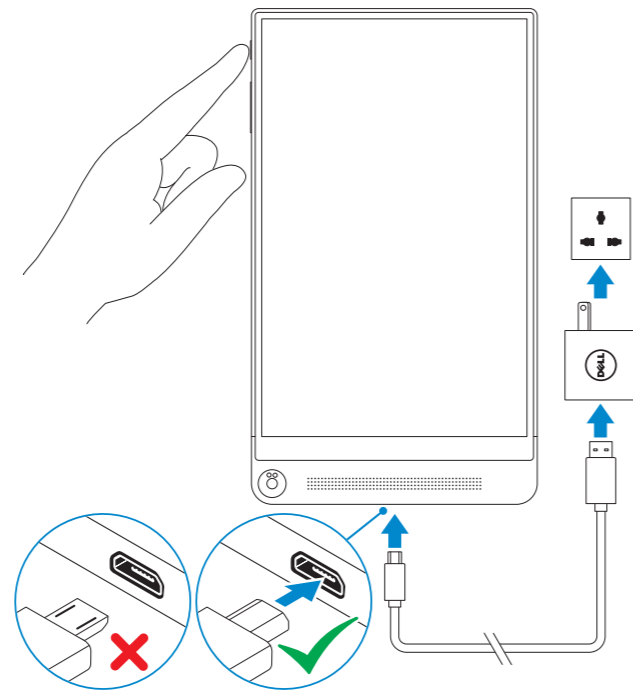

Venue 8

7000 Series

Quick Start Guide

Translated Text Here
Translated Text Here
Translated Text Here
Translated Text Here

1 Connect the power cable and press the power button for 2 seconds

Connect the power cable and press the power button for 2 seconds
Connect the power cable and press the power button for 2 seconds
Connect the power cable and press the power button for 2 seconds
Connect the power cable and press the power button for 2 seconds