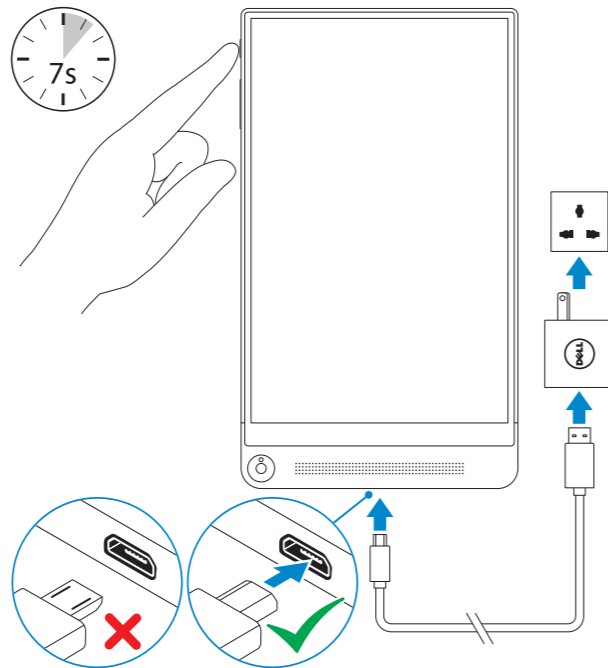

Venue 8

7000 Series

Quick Start Guide

Guide d'information rapide

1 Connect the power cable and press the power button for 7 seconds

Connectez le câble d'alimentation et appuyez sur le bouton d'alimentation pendant 7 secondes