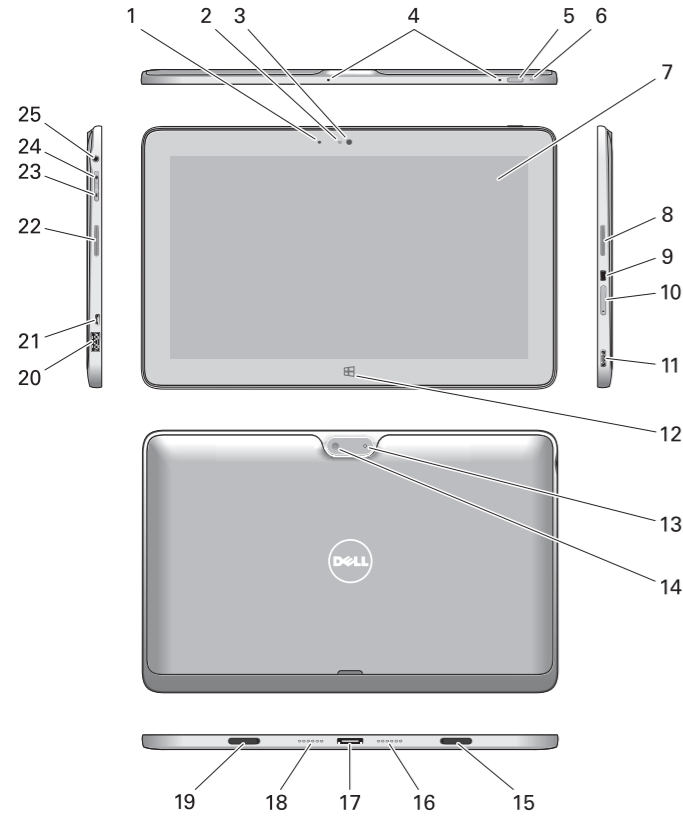

LATITUDE 10

Setup and Features Information

Language | Language | Language | Language

Views | Views | Views | Views | Views

- 1 camera LED
- 2 Ambient Light Sensor
- 3 front camera
- 4 microphones
- 5 power button
- 6 power LED
- 7 touch screen
- 8 speaker
- 9 Noble security lock slot
- 10 memory card reader
- 11 mini HDMI connector
- 12 start button
- 13 rear camera
- 14 camera flash
- 15 dock holder
- 16 dock pins
- 17 dock/power connector
- 18 dock pins
- 19 dock holder
- 20 USB connector
- 21 micro USB/power connector
- 22 speaker
- 23 volume decrease button
- 24 volume increase button
- 25 audio connector
- 26 Pen Tip (replaceable)
- 27 Programmable button - right mouse click (default)
- 28 Eraser Tip

Power	
Coin-cell battery	3 V CR1220 lithium ion
Input voltage	100 VAC - 240 VAC
Output Power	19.0V - 19.5V, 1.54A - 1.58A
Physical	
Height	10.2mm (0.4 inch)
Width	279.74mm (11.01 inches)
Depth	176.76mm (6.96 inches)
Weight (Minimum)	785.5grams (1.73 lbs)
Environmental	
Operating Temperature	0 °C to 35 °C (32 °F to 95 °F)