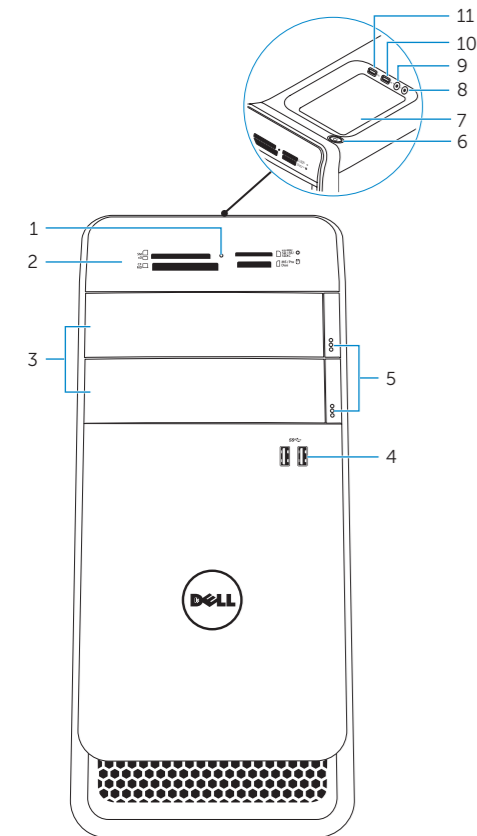

시작→ **모든 프로그램**→ **Dell 도움말 문서**를 클릭합니다

Features

Fitur | 外觀 | 기능

1. Media-card reader light
2. Media-card reader
3. Optical-drive covers (2)
4. USB 3.0 ports (2)
5. Optical-drive eject buttons (2)
6. Power button
7. Accessory tray
8. Headphone port
9. Microphone port
10. USB 2.0 port
11. USB 2.0 port with PowerShare
12. Power-cable port
13. Power-supply diagnostic button
14. Power-supply diagnostic light
15. Network port and network lights
16. USB 2.0 ports (2)
17. USB 3.0 ports (4)
18. HDMI port
19. DisplayPort
20. Audio ports (6)
21. Expansion-card slots (4)
22. Regulatory label
23. Security-cable slot
24. Padlock rings
25. Service Tag label