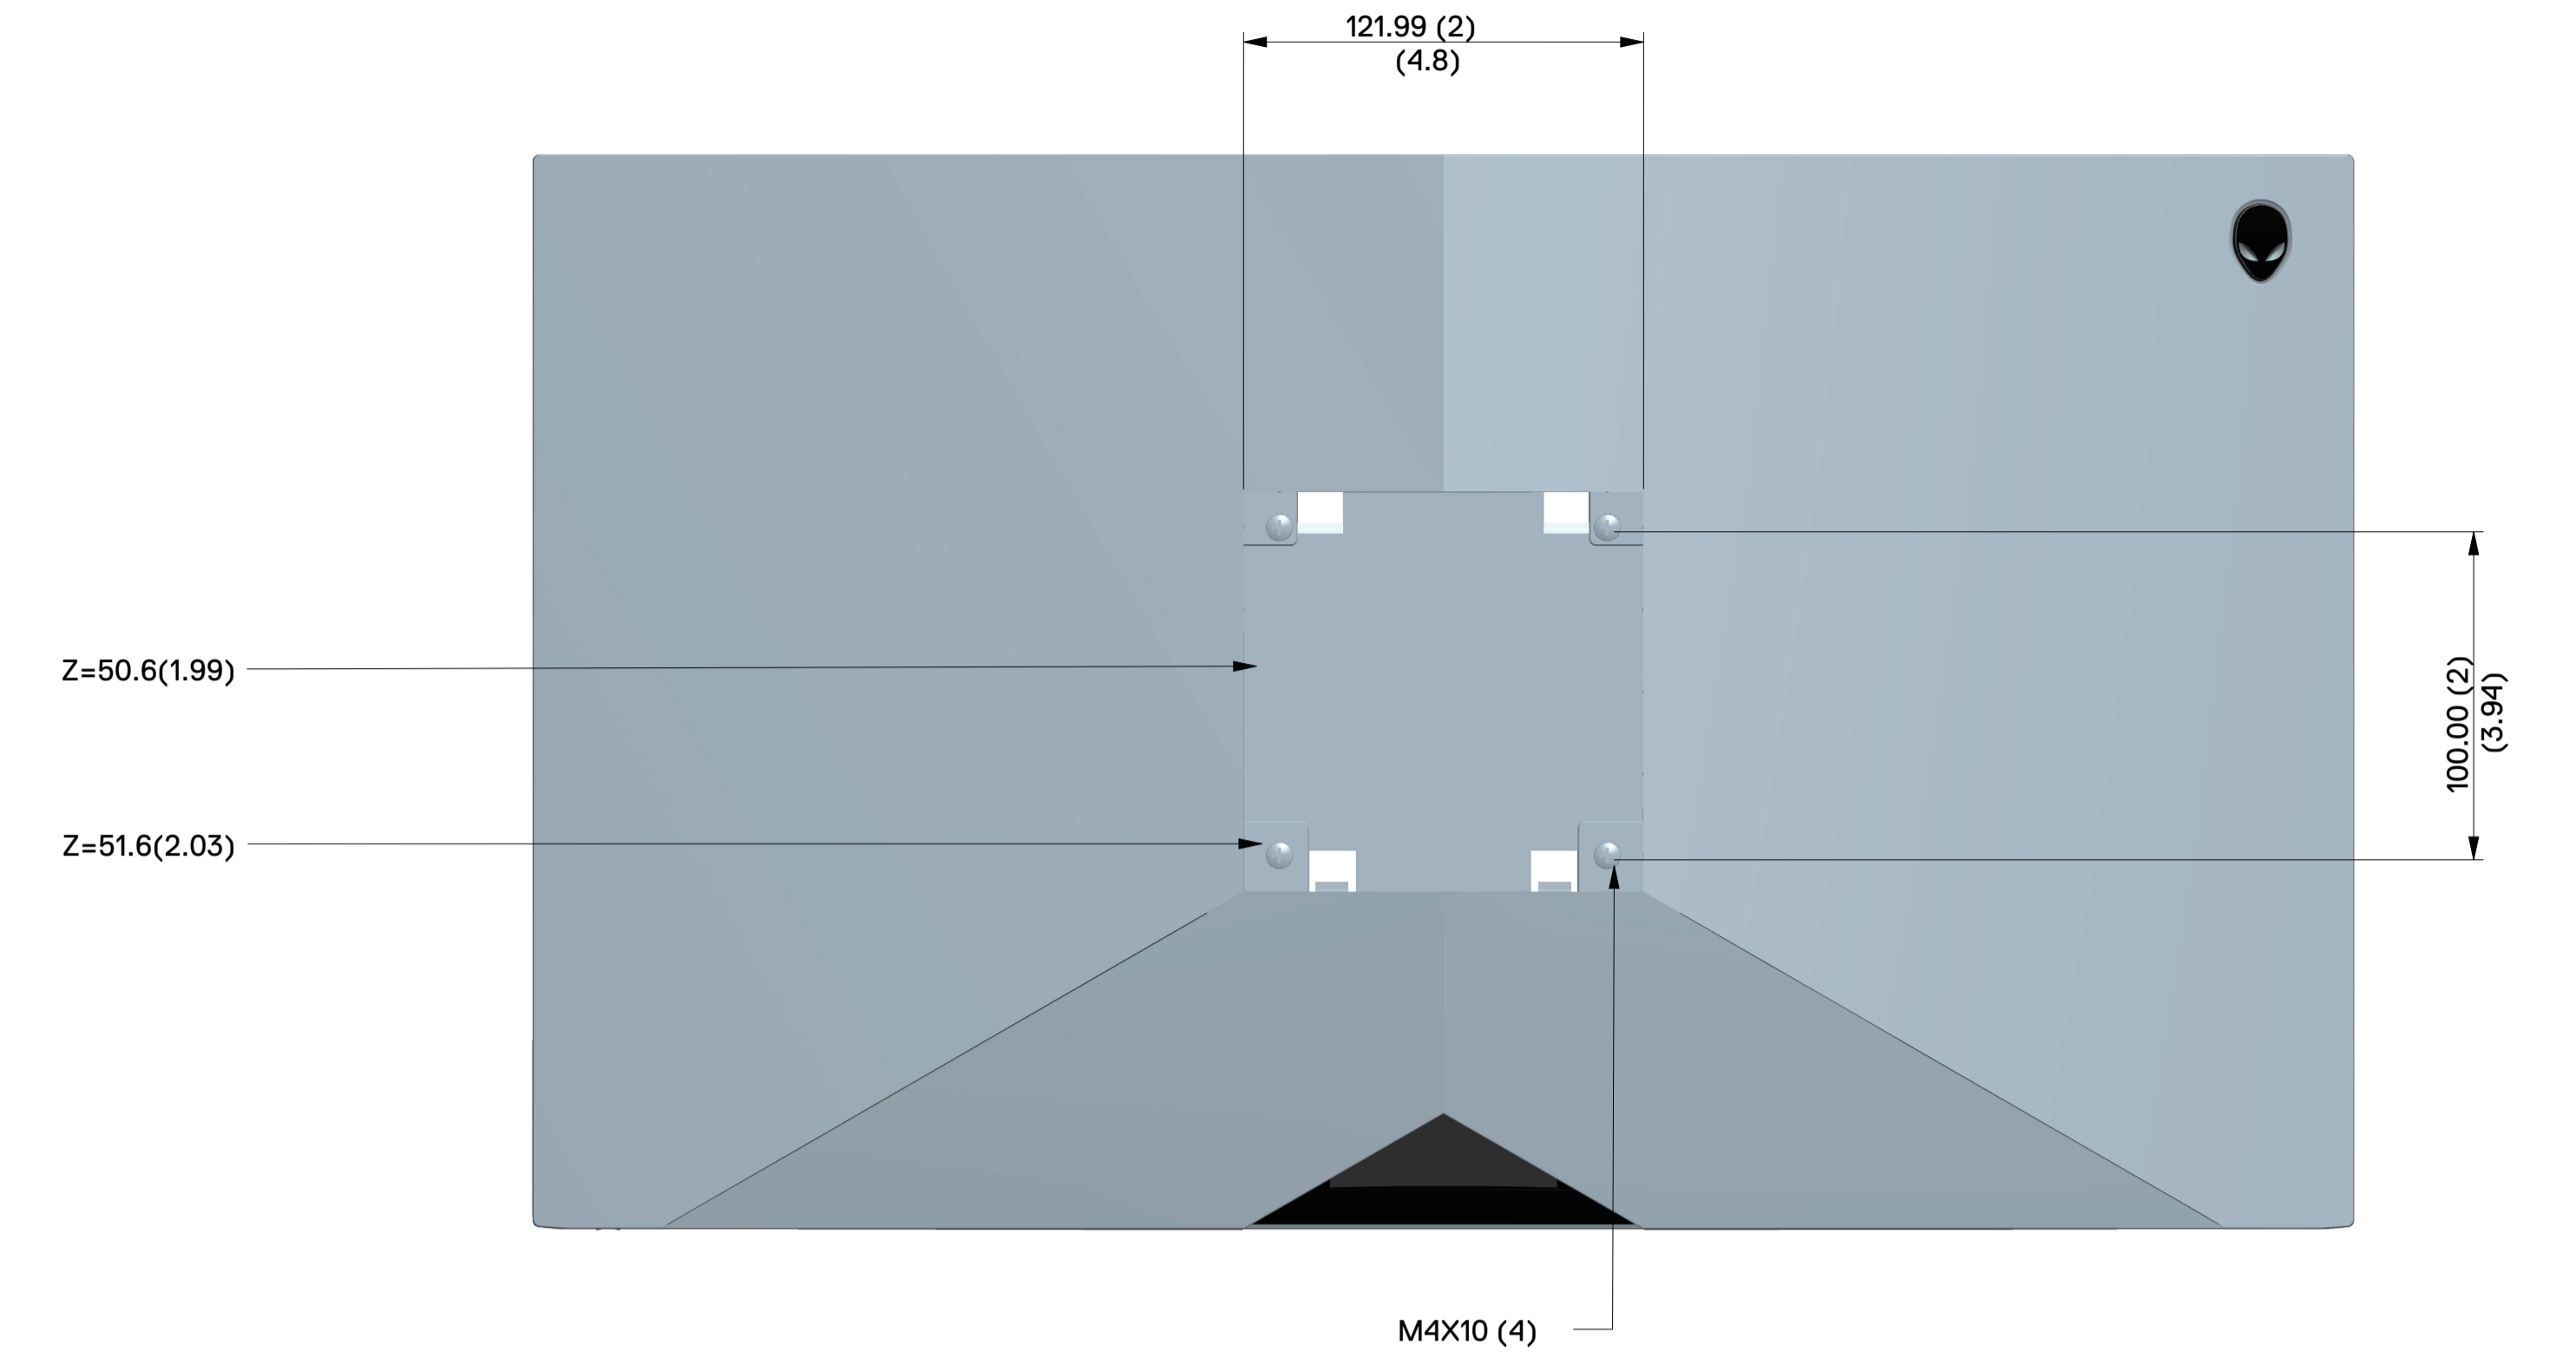

AW2518HF Outline Dimension

Nominal Dimension
Unit : mm

Back View of Monitor without stand