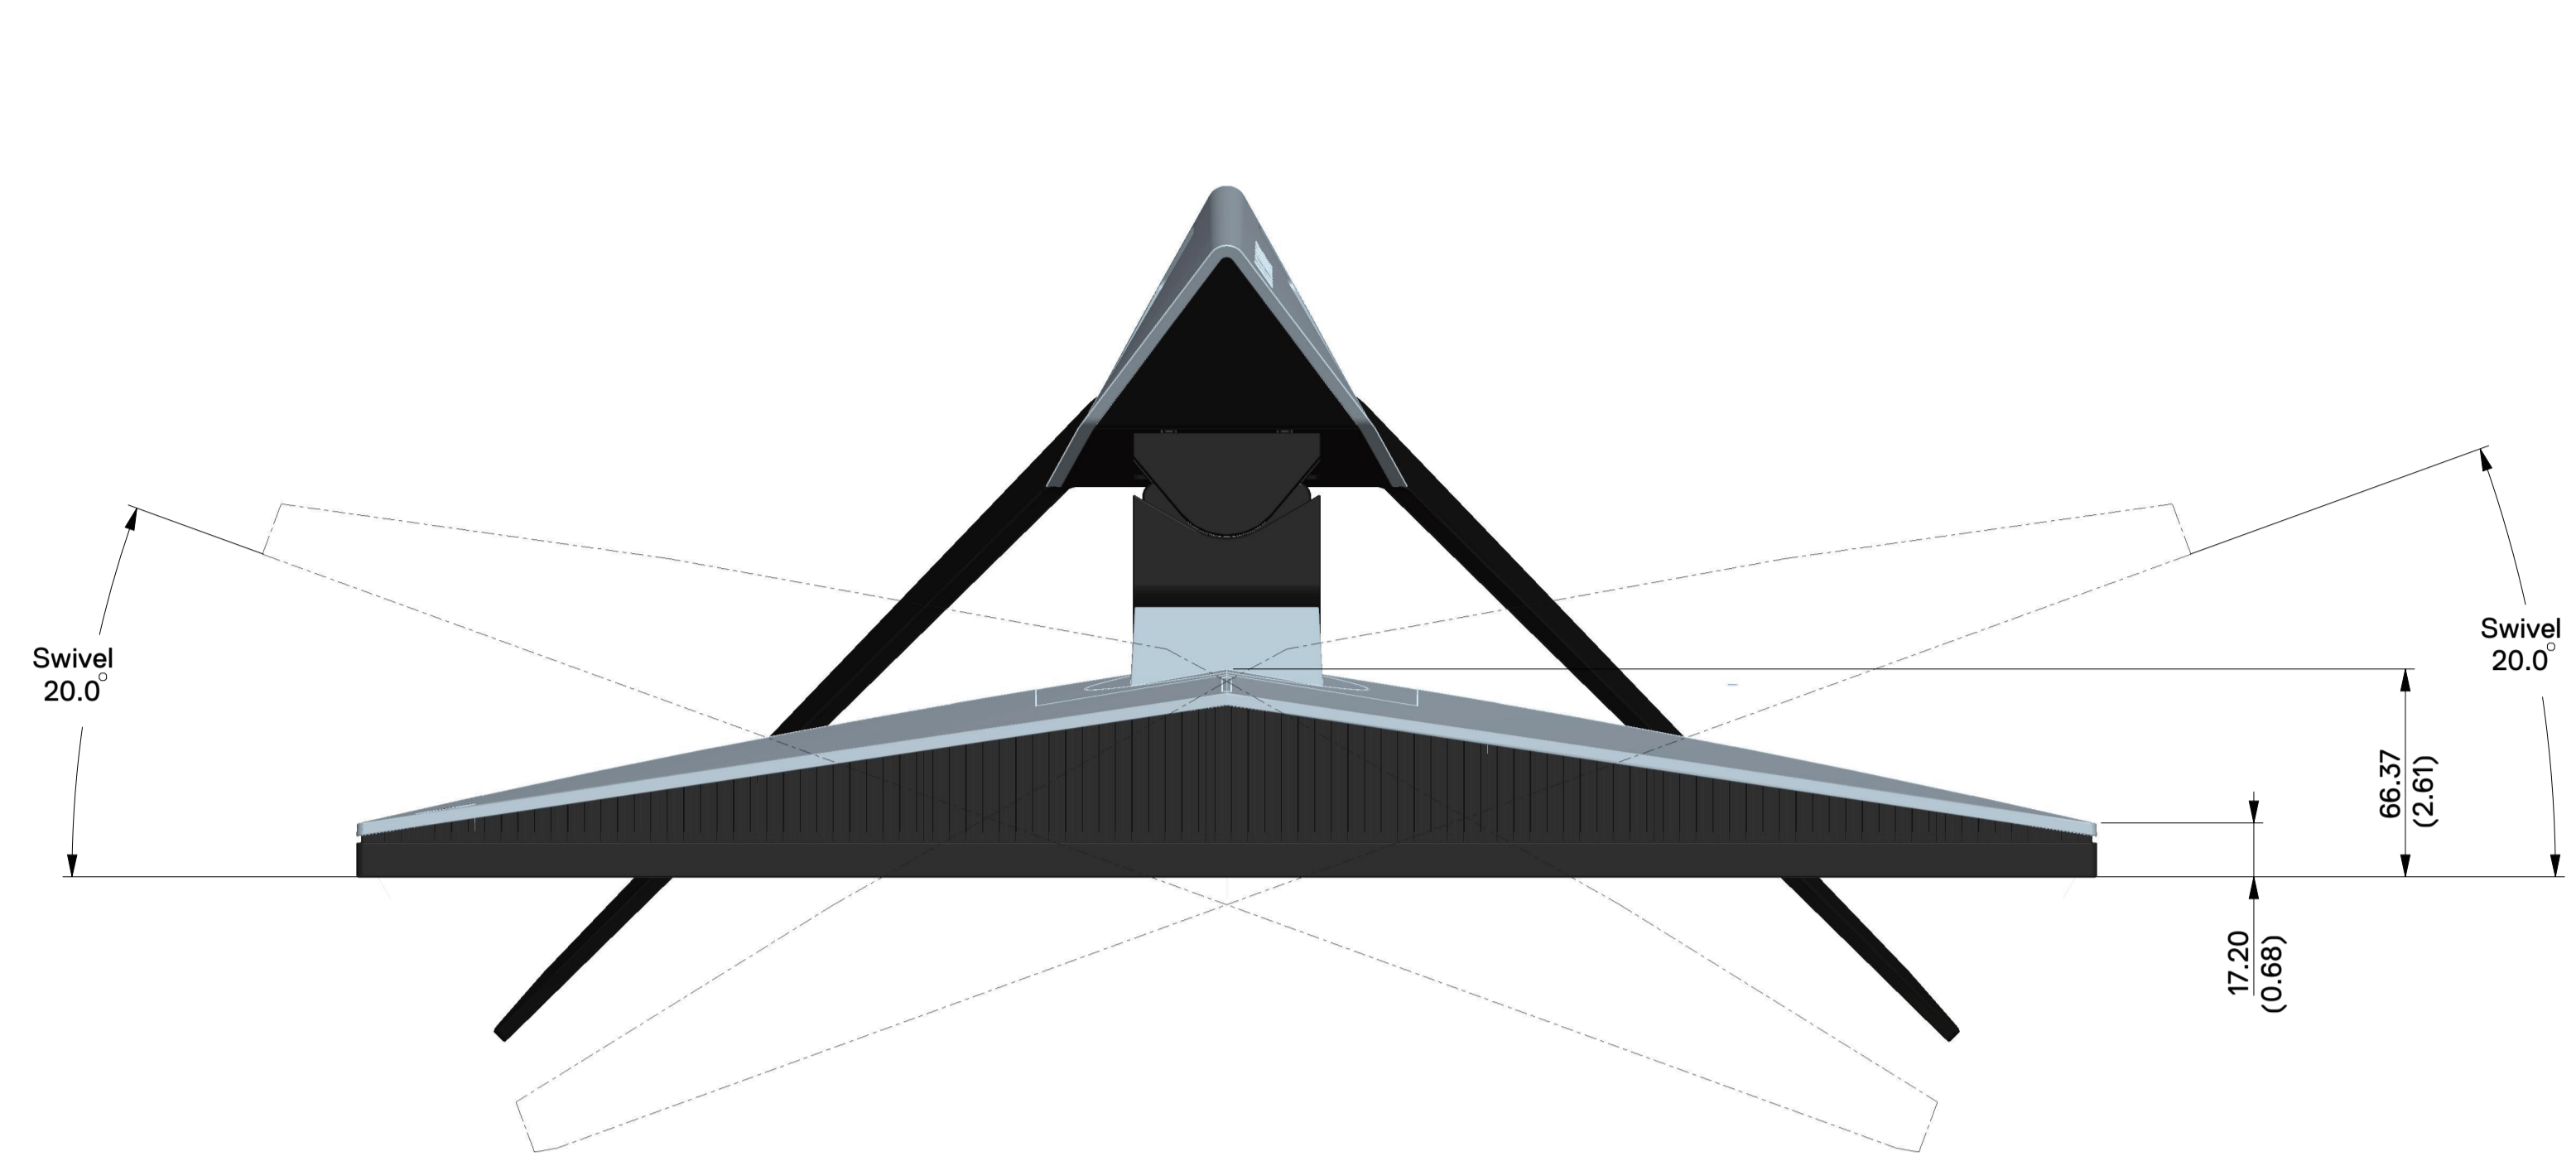

AW2518HF Outline Dimension

Nominal Dimension
Unit : mm

Back View of Monitor without stand