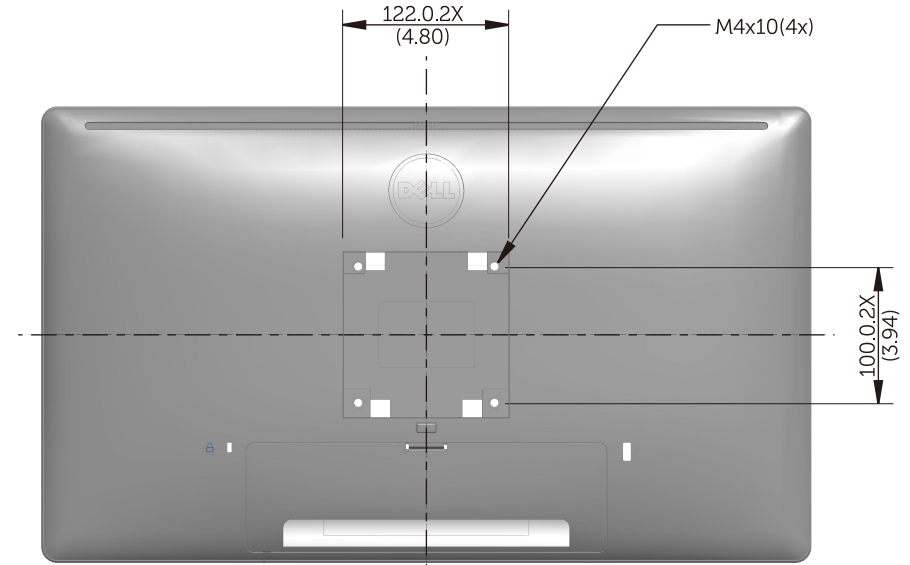

# P2214H Outline Dimension

Nominal Dimensions  
Unit: mm(inch)

Back View of Monitor without stand

# P2414H Outline Dimension

Nominal Dimensions  
Unit: mm(inch)

Back View of Monitor without stand