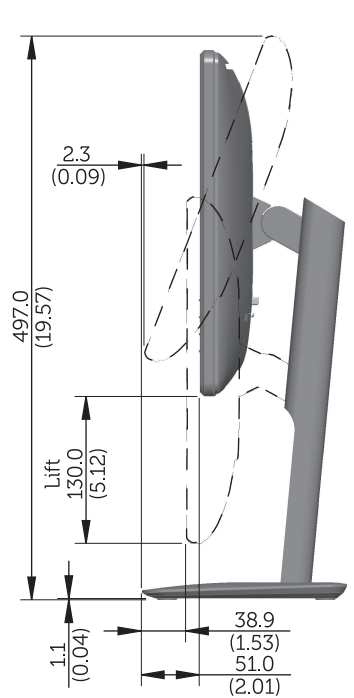

# P2214H Outline Dimension

Nominal Dimensions  
Unit: mm(inch)

Back View of Monitor without stand

# P2414H Outline Dimension

Nominal Dimensions  
Unit: mm(inch)

Back View of Monitor without stand