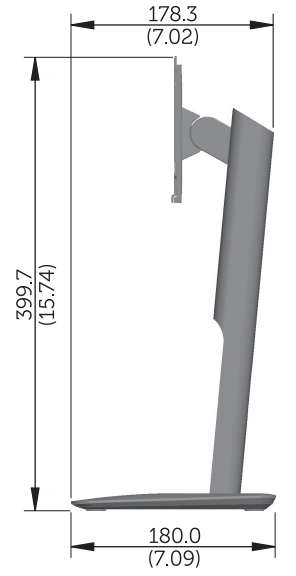

# P2214H Outline Dimension

Nominal Dimensions  
Unit: mm(inch)

Back View of Monitor without stand

# P2414H Outline Dimension

Nominal Dimensions  
Unit: mm(inch)

Back View of Monitor without stand