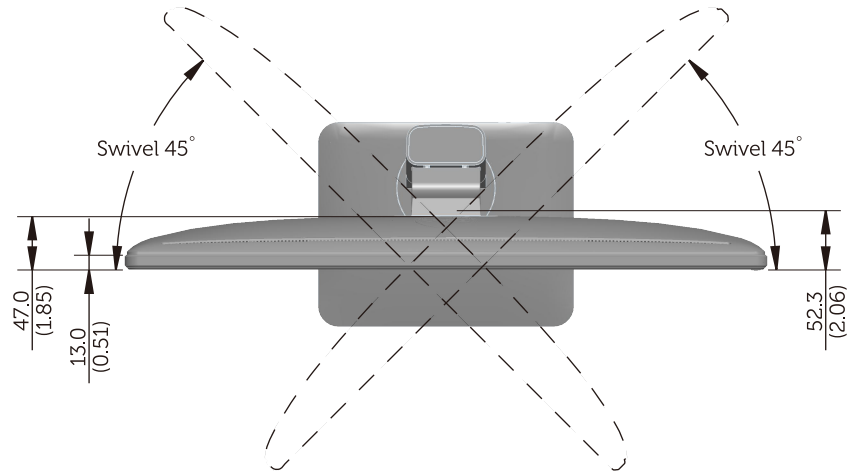

# P2214H Outline Dimension

Nominal Dimensions  
Unit: mm(inch)

Back View of Monitor without stand

# P2414H Outline Dimension

Nominal Dimensions  
Unit: mm(inch)

Back View of Monitor without stand