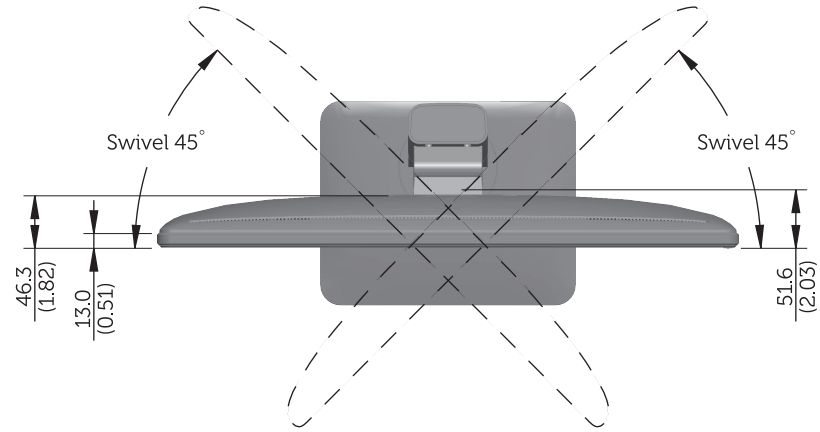

# P2214H Outline Dimension

Nominal Dimensions  
Unit: mm(inch)

Back View of Monitor without stand

# P2414H Outline Dimension

Nominal Dimensions  
Unit: mm(inch)

Back View of Monitor without stand