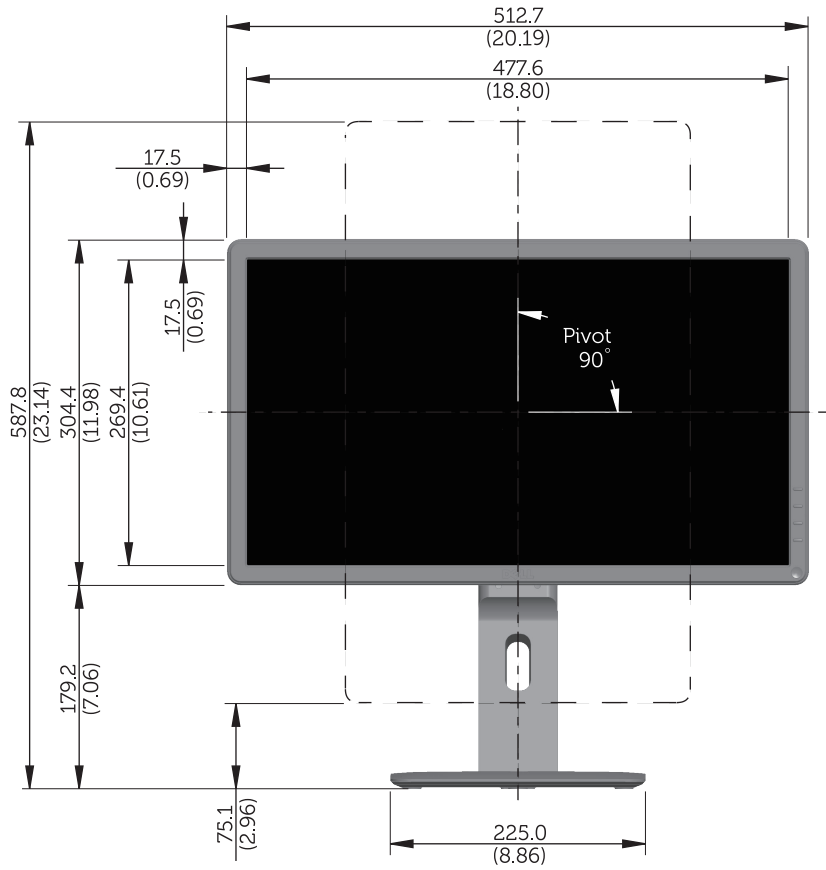

# P2214H Outline Dimension

Nominal Dimensions  
Unit: mm(inch)

Back View of Monitor without stand

# P2414H Outline Dimension

Nominal Dimensions  
Unit: mm(inch)

Back View of Monitor without stand