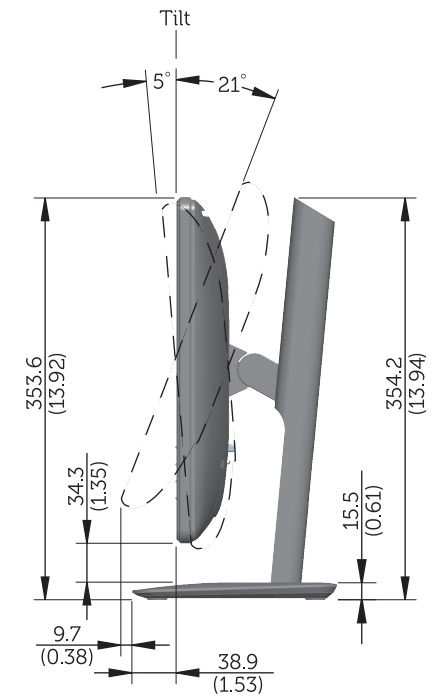

# P2214H Outline Dimension

Nominal Dimensions  
Unit: mm(inch)

Back View of Monitor without stand

# P2414H Outline Dimension

Nominal Dimensions  
Unit: mm(inch)

Back View of Monitor without stand