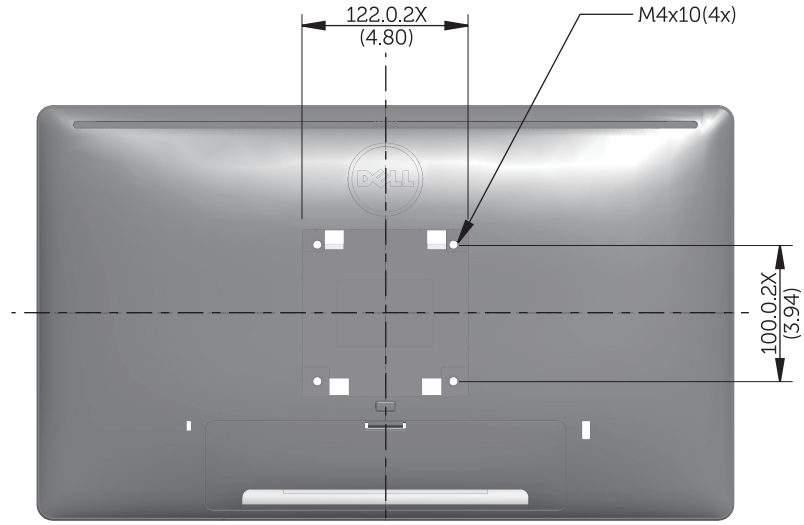

# P2214H Outline Dimension

Nominal Dimensions  
Unit: mm(inch)

Back View of Monitor without stand

# P2414H Outline Dimension

Nominal Dimensions  
Unit: mm(inch)

Back View of Monitor without stand