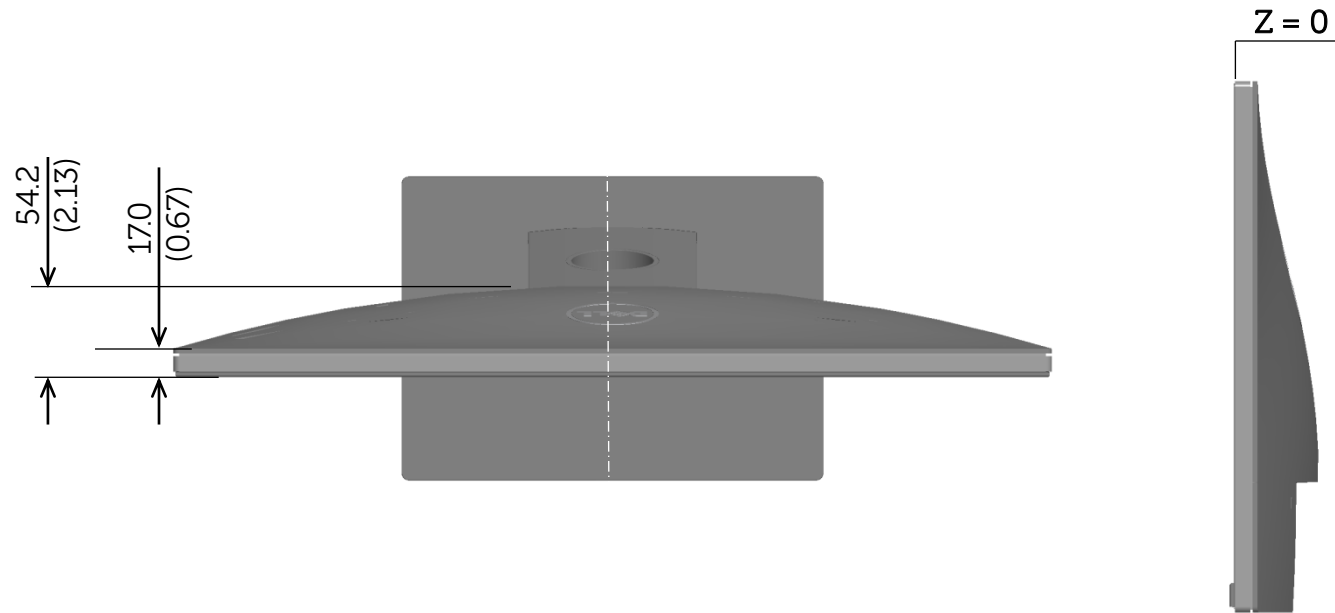

# S2216H Outline Dimension

Nominal Dimensions  
Unit: mm(inch)

Back view of Monitor without stand