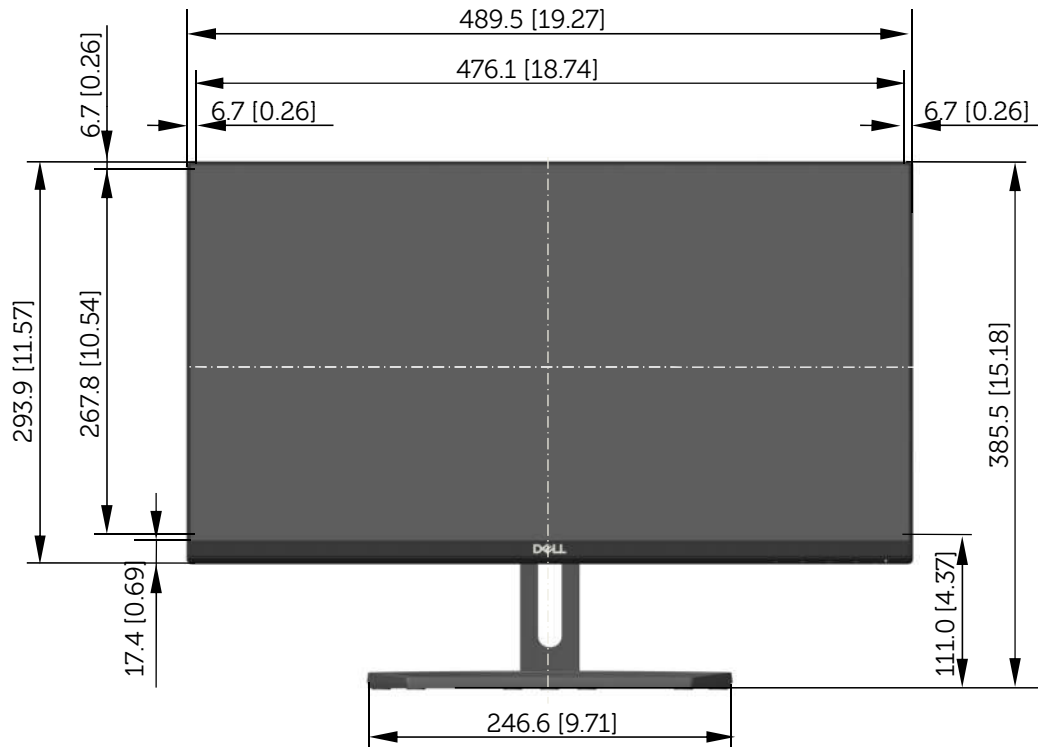

S2218H / S2218M Outline Dimension

Unit: mm (inch)
 Dimension: Nominal
 Scale: Not to scale

Back view of Monitor without stand

S2318H / S2318HX / S2318HN / S2318NX / S2318M Outline Dimension

Unit: mm (inch)
 Dimension: Nominal
 Scale: Not to scale

Back view of Monitor without stand