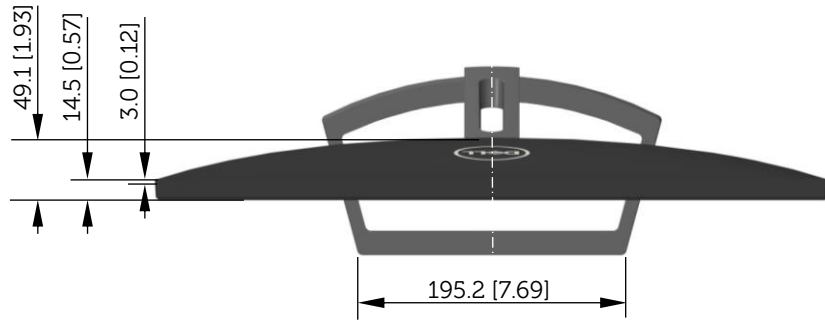

S2218H / S2218M Outline Dimension

Unit: mm (inch)
 Dimension: Nominal
 Scale: Not to scale

Back view of Monitor without stand

S2318H / S2318HX / S2318HN / S2318NX / S2318M Outline Dimension

Unit: mm (inch)
 Dimension: Nominal
 Scale: Not to scale

Back view of Monitor without stand