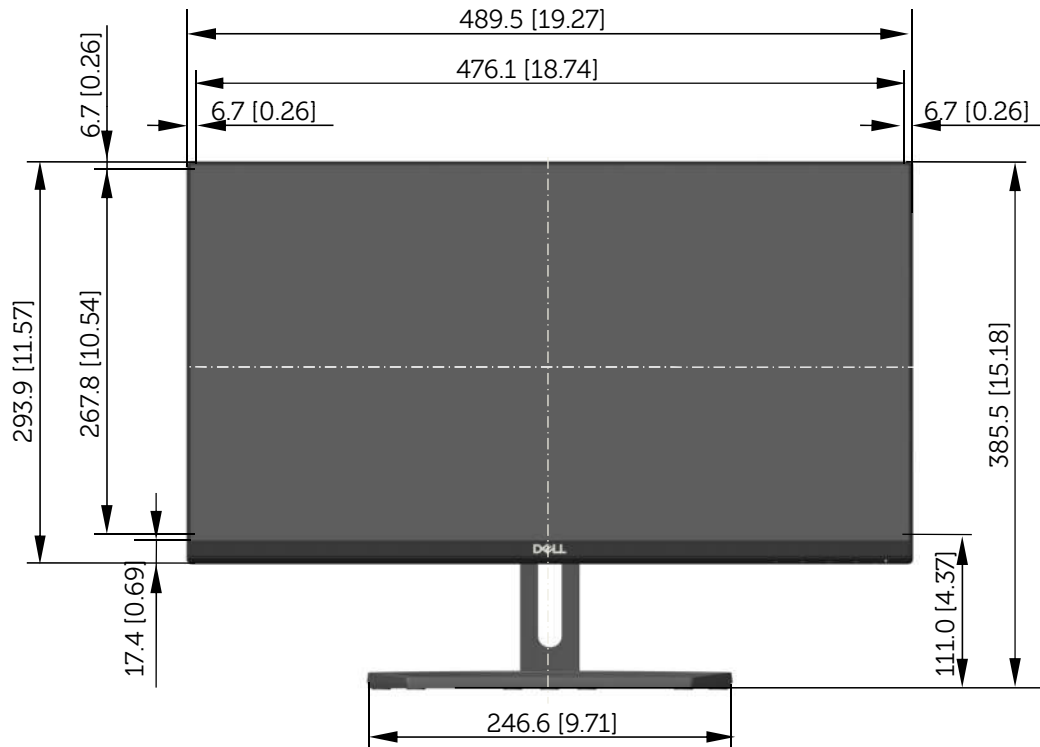

S2218H / S2218M Outline Dimension

Unit: mm (inch)
 Dimension: Nominal
 Scale: Not to scale

Back view of Monitor without stand

S2318H / S2318HX / S2318HN / S2318NX / S2318M Outline Dimension

Unit: mm (inch)
 Dimension: Nominal
 Scale: Not to scale

Back view of Monitor without stand