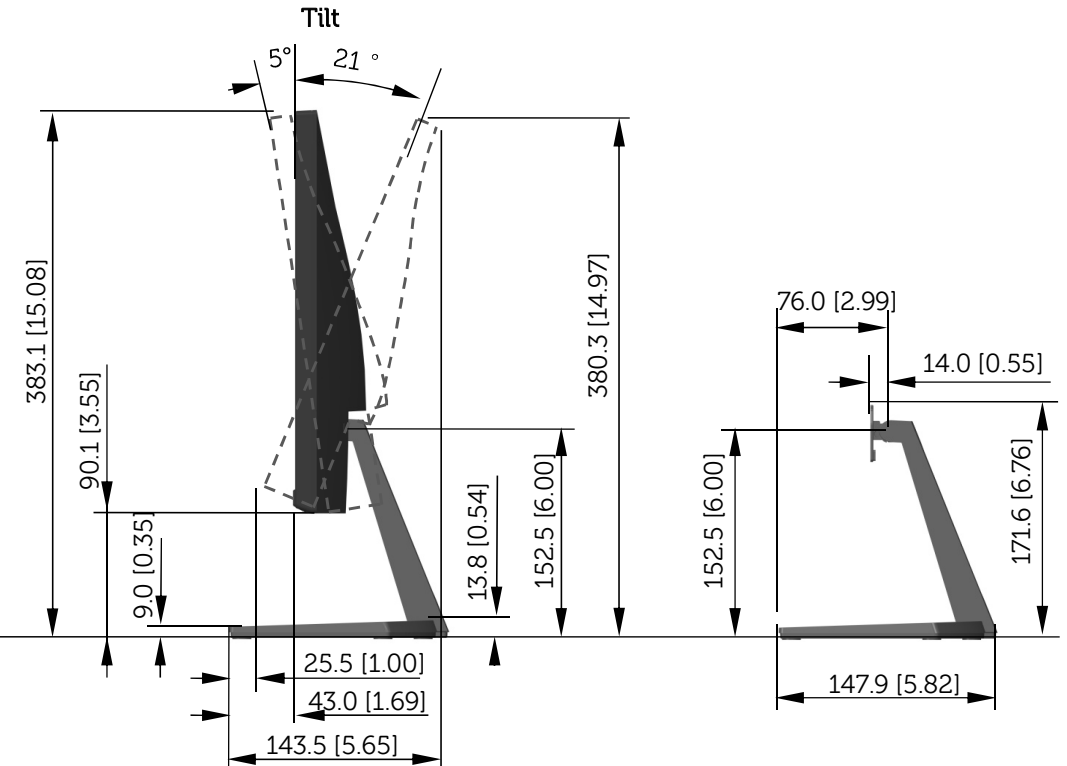

S2218H / S2218M Outline Dimension

Unit: mm (inch)
 Dimension: Nominal
 Scale: Not to scale

Back view of Monitor without stand

S2318H / S2318HX / S2318HN / S2318NX / S2318M Outline Dimension

Unit: mm (inch)
 Dimension: Nominal
 Scale: Not to scale

Back view of Monitor without stand