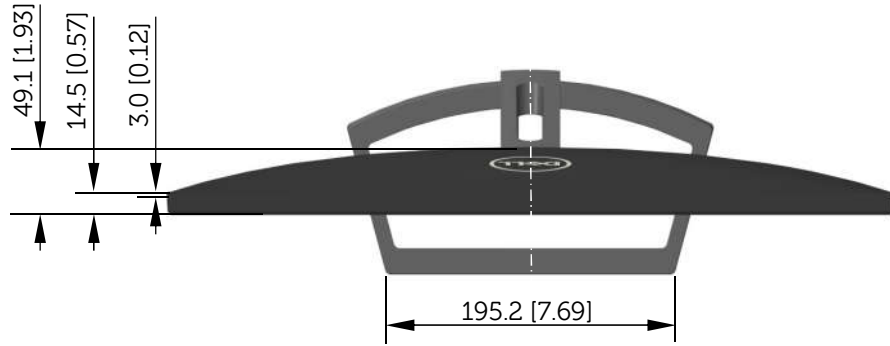

S2218H / S2218M Outline Dimension

Unit: mm (inch)
 Dimension: Nominal
 Scale: Not to scale

Back view of Monitor without stand

S2318H / S2318HX / S2318HN / S2318NX / S2318M Outline Dimension

Unit: mm (inch)
 Dimension: Nominal
 Scale: Not to scale

Back view of Monitor without stand