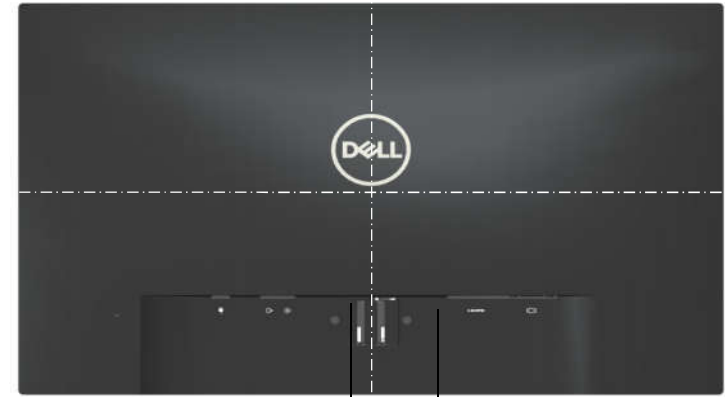

S2218H / S2218M Outline Dimension

Unit: mm (inch)
 Dimension: Nominal
 Scale: Not to scale

Back view of Monitor without stand

S2318H / S2318HX / S2318HN / S2318NX / S2318M Outline Dimension

Unit: mm (inch)
 Dimension: Nominal
 Scale: Not to scale

Back view of Monitor without stand