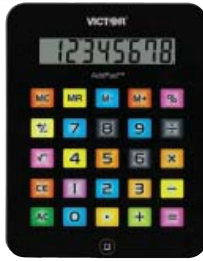

919 AddPad™ Desktop Calculator

ITEM NO.
VCT919

$19.00

- 8 digit large display
- Battery powered
- 4 key independent memory
- Percent and square root
- Auto constants, sign change

- Flush touch screen faceplate
- Multi-colored keyboard
- Black w/silver trim
- 2 year limited warranty
- 7.5" x 9.5" x 0.5" / 6 oz

1190 Green Executive Desktop Calculator

ITEM NO.
VCT1190

$23.00