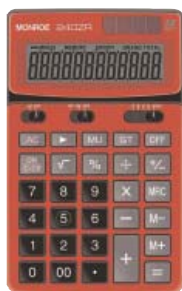

240ZR Desktop Calculator

ITEM NO.
MNE240ZR

$22.50

- •12 digit tiltable display
- •Dual powered
- •3 key independent memory
- •Percent, square root keys
- •Sign change, backspace
- •Decimal select, rounding

- •Markup, group/grand total
- •Red metal case
- •6 month limited warranty
- •4" x 7" x 1" / 4 oz