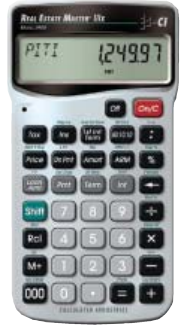

- •9 digit segment display
- •Battery powered (2) LR44
- •Complete payment solutions
- •Amortization, combo loans
- •Rent vs. buy comparisons

- •Future value, appreciation
- •Silver with slide cover
- •1 year limited warranty
- •3" x 0.6" x 5.8" / 3 oz