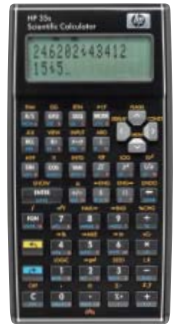

- 14 digit x 2 line display
- Battery powered (2) CR2032
- 100+ built-in science functions
- Programmable w/solve feature
- Trigonometry, engineering
- Statistics, science, medicine
- 42 constants; unit conversions

- 30 KB, 800+ memory registers
- RPN or algebraic data entry
- 1 year limited warranty
- 3" x 0.7" x 6" / 4 oz