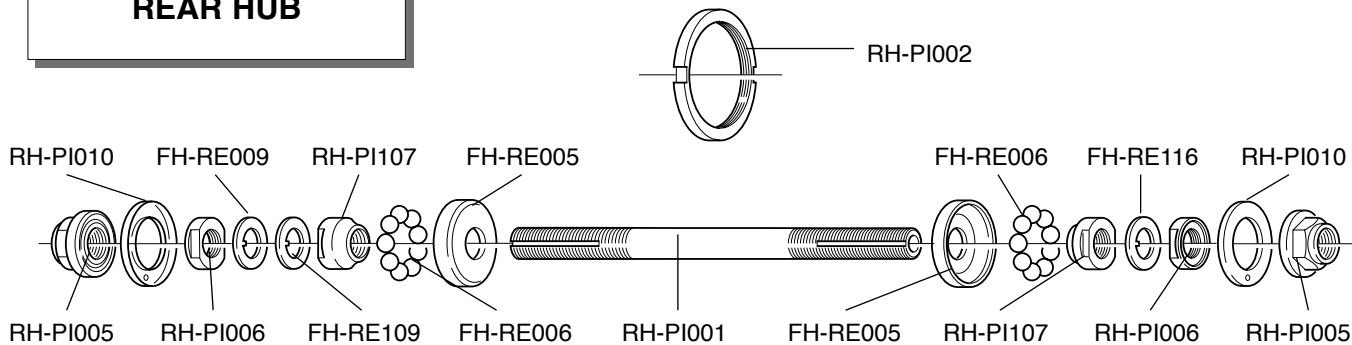

**MOZZO POSTERIORE
GHIBLI™ TRACK
REAR HUB**