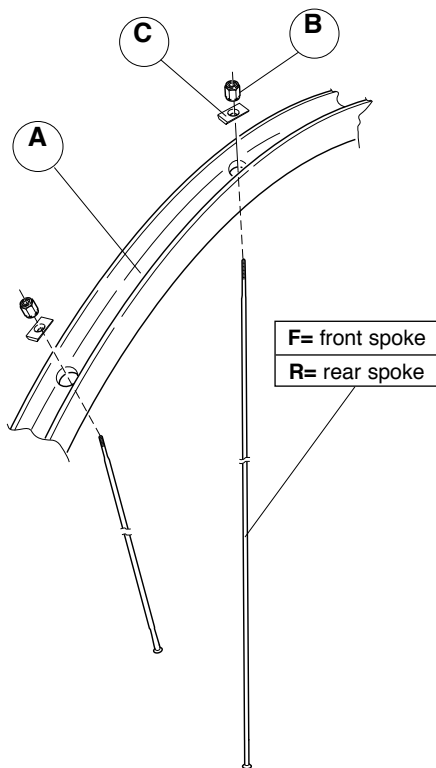

HYPERON™ One clincher

COMPLETE WHEELS	RIM (A)	SPOKE MINI-KIT
FRONT		
WH10-HY1CF clincher 28"	WH-003HY1	KIT-100HY1 4 x F/R 290mm 2 x R 291mm 6 x B 2 x C front 4 x C rear
REAR		
WH10-HY1CR WH10-HY1CRX clincher 28"	WH-004HY1	

SPECIAL BRAKE PADS:
BR-RE701/2
(Campagnolo® brakes)
BR-701X/2
(Dura-Ace brakes of Shimano Inc.)

Compl. SPOKE KIT	
FRONT COMPLETE	REAR COMPLETE
KIT-03HY1 22 x F/R 290mm 22 x B 22 x C front	KIT-04HY1 12 x F/R 290mm 12 x R 291mm 24 x B 24 x C rear

B	C front	C rear
10-WH-010BO (10 pcs.)	10-WH-011HY (10 pcs.)	10-WH-012HY (10 pcs.)

RIM TAPE 16 mm:
2-WH-RT02
(2 pcs)

COMPLETE LABEL KIT (front+rear): LAB-HY1C10