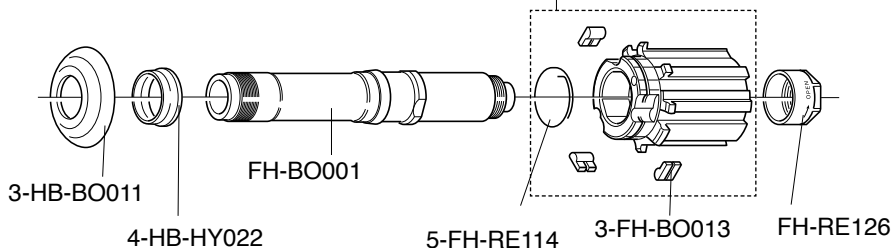

HB-HY100
KIT CULT™ / CULT™ KIT

- 2 x HB-RE021
- 2 x HB-HY022
- 2 x HB-HY024
- 2 x HB-HY123