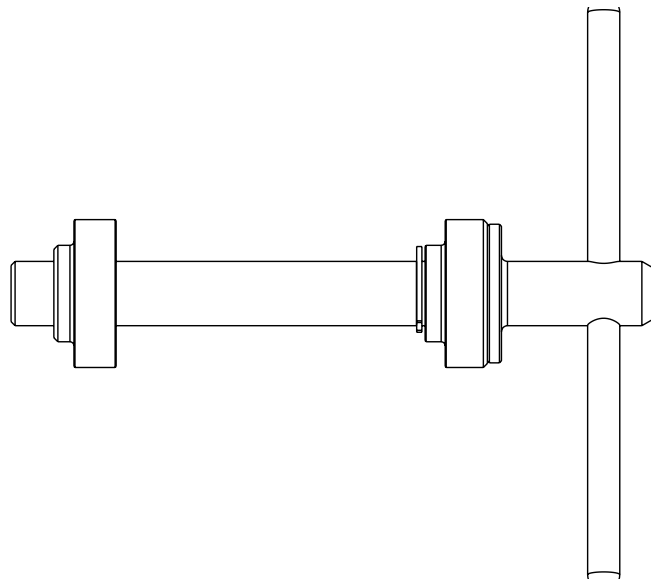

UT-BB140

Utensile per piantaggio calotte integrate ULTRA-TORQUE™ OS-Fit™
Tool for ULTRA-TORQUE™ OS-Fit™ crankset overboard cups
Outil pour cuvettes pédalier ULTRA-TORQUE™ OS-Fit™
Werkzeug für ULTRA-TORQUE™ OS-Fit™ Kettenradgarnitur Lagerschalen