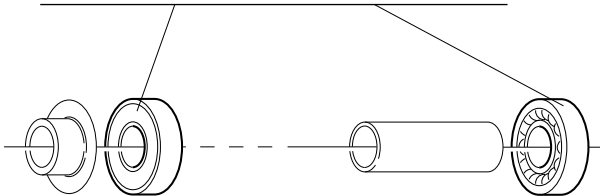

MOZZI
SCIROCCO™
SCIROCCO™ CX
VENTO™
VENTO™ CX
KHAMSIN™
KHAMSIN™ CX
HUBS

4-HB-SC113
(per mozzo ant. e post. CX / for CX front and rear hub)

4-HB-SC013
(per mozzo ant. e post. / for front and rear hub)