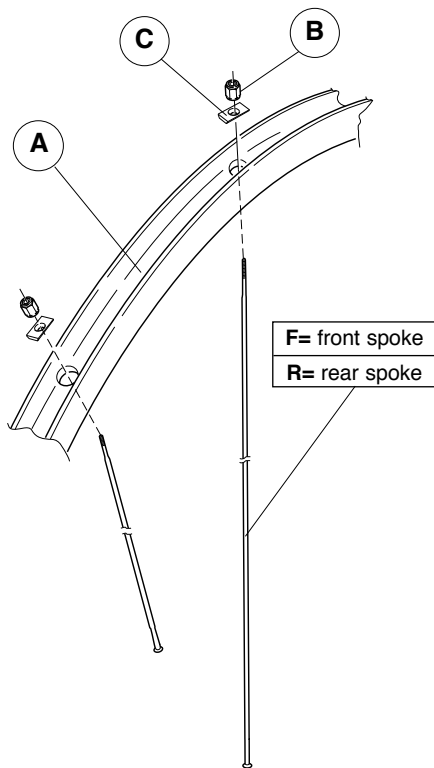

NEUTRON™
ULTRA™
clincher

COMPLETE WHEELS	RIM (A)	SPOKE MINI-KIT
FRONT		
WH7-NECFU clincher 28"	WH-403NE	KIT-500NE 2 x F 293mm 2 x R 294,25mm 2 x R 292mm 6 x B 6 x C
REAR		
WH7-NECRU clincher 28"	WH-404NE	

Compl. SPOKE KIT	
FRONT COMPLETE	REAR COMPLETE
KIT-33NE 22 x F 293mm 22 x B 22 x C	KIT-34NE 12 x R 294,25mm 12 x R 292mm 24 x B 24 x C

B	C
10-WH-010BO (10 pcs.)	10-WH-011EU (10 pcs.)

RIM TAPE 18 mm:
2-WH-RT01
(2 pcs)

COMPLETE LABEL KIT (front+rear): LAB-NECC07