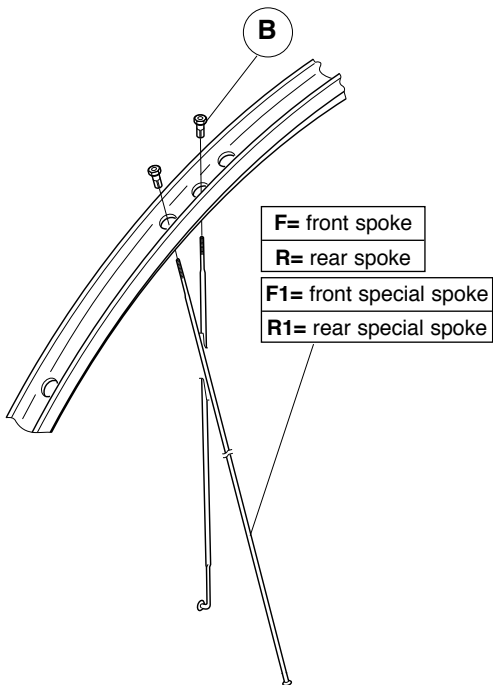

SCIROCCO™
SCIROCCO™ CX
clincher

F= front spoke

R= rear spoke

F1= front special spoke

R1= rear special spoke

COMPLETE WHEELS	Compl. SPOKE KIT	SPOKE MINI-KIT
FRONT		
WH10-SCCFB WH11-SCXCFB (CX)	KIT-43SCB 18 x F 282mm 2 x F1 282mm 20 x B	
REAR		KIT-700SCB 2 x F 282mm 2 x R 279mm 2 x R 284mm 6 x B
WH10-SCCRB WH11-SCXCRB (CX)	KIT-44SCB 18 x R 279mm 8 x R 284mm 1 x R1 284mm 27 x B	

B

50-WH-NZO
(50 pcs.)

RIM TAPE 18 mm:
2-WH-RT01
(2 pcs)

COMPLETE LABEL KIT (front+rear):
LAB-SCCB11
LAB-SCXCB11 (CX)