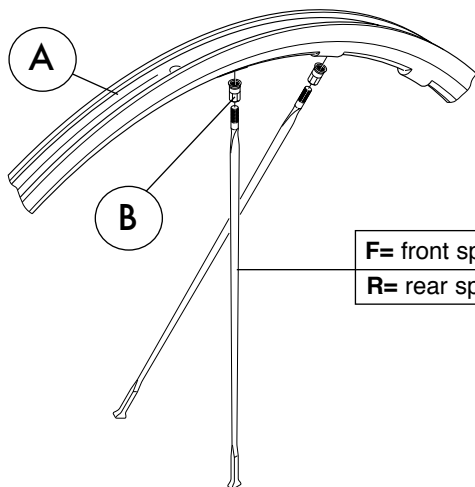

COMPLETE WHEELS	SINGLE SPOKES		
WH10-SHCFB clincher 28"	L. 279,2 mm WH-105SHB (1F+1B)		
WH10-SHCRB WH10-SHCRXB clincher 28"		L. 282,7 mm WH-106SHB (1R right+1B)	L. 276,5 mm WH-107SHB (1R left+1B)

**COMPLETE LABEL KIT (front+rear):
LAB-SHCB10**

**SHAMAL™
ULTRA™
tubular**

COMPLETE WHEELS	RIM (A)	Compl. SPOKE KIT	NIPPLES (B)
FRONT			
WH10-SHTFB tubular 28"	WH-101SHB	KIT-13SHB (16F)	10-WH-015SH (10 pcs.)
REAR			
WH10-SHTRB WH10-SHTRXB tubular 28"	WH-102SHB	KIT-14SHB (21R)	

COMPLETE WHEELS	SINGLE SPOKES		
WH10-SHTFB tubular 28"	L. 279,2 mm WH-105SHB (1F+1B)		
WH10-SHTRB WH10-SHTRXB tubular 28"		L. 282,7 mm WH-106SHB (1R right+1B)	L. 276,5 mm WH-107SHB (1R left+1B)

SHAMAL™ ULTRA™ 2-Way fit™