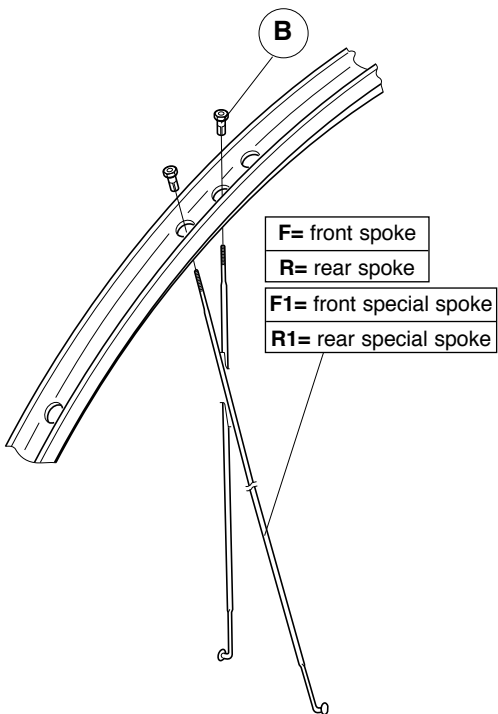

B

50-WH-NZO
 (50 pcs.)

RIM TAPE 18 mm:
 2-WH-RT01
 (2 pcs)

COMPLETE LABEL KIT (front+rear):
LAB-SCCB11
LAB-SCXCB11 (CX)

VENTO REACTION™
VENTO REACTION™ CX
clincher

COMPLETE WHEELS	Compl. SPOKE KIT	SPOKE MINI-KIT
FRONT		
WH10-VECFB WH11-VEXCFB (CX)	KIT-23VEB 7 x F 276mm 16 x F 273mm 1 x F1 276mm 24 x B	KIT-700VEB 1 x F 276mm 2 x F 273mm 1 x R 280mm 1 x R 268mm 2 x R 284mm 7 x B
REAR		
WH10-VECRB WH11-VEXCRB (CX)	KIT-34VEB 3 x R 280mm 5 x R 268mm 18 x R 284mm 1 x R1 268mm 27 x B	