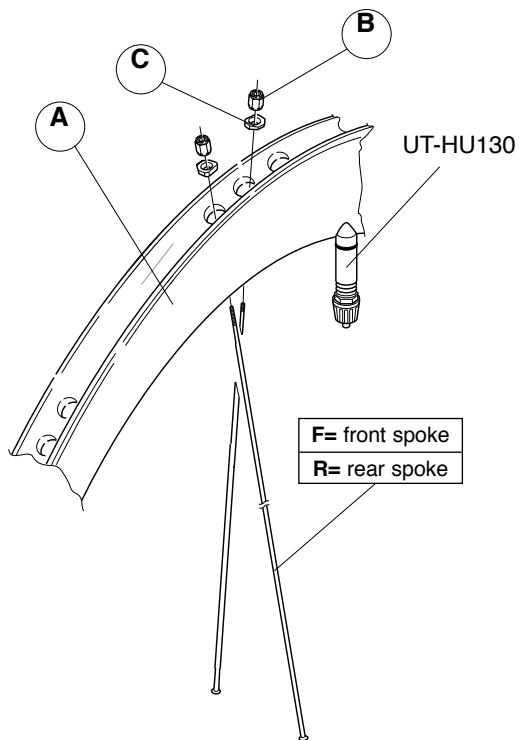

BORA™ One tubular

COMPLETE WHEELS	RIM (A)
FRONT	
WH10-BO1TF tubular 28"	WH-001BO1
REAR	
WH10-BO1TR WH10-BO1TRX tubular 28"	WH-002BO1

SPOKE KITS		
FRONT COMPLETE	REAR COMPLETE	SPOKE MINI-KIT
KIT-01BO1 18 X F 265mm 18 x B 18 x C	KIT-02BO1 14 X R 263,5mm 7 X R 266mm 21 x B 21 x C	KIT-100BO1 2 x F 265mm 2 x R 263,5mm 2 x R 266mm 6 x B 6 x C