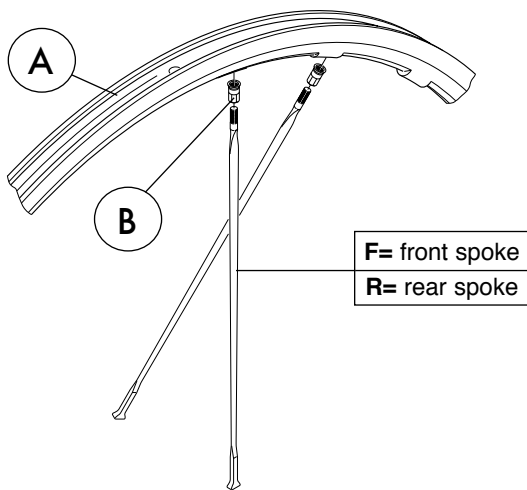

EURUS™
2-Way fit™

COMPLETE LABEL KIT (front+rear)
LAB-EU2B10

COMPLETE WHEELS	RIM (A) (incl. WH-SH001)	Compl. SPOKE KIT	NIPPLES (B)
FRONT			
WH10-EU2F	WH-013EUB	KIT-13SHB (16F)	10-WH-015SH (10 pcs.)
REAR			
WH10-EU2R WH10-EU2RX	WH-014EUB	KIT-14SHB (21R)	

COMPLETE WHEELS	SINGLE SPOKES		
WH10-EU2F	L. 279,2 mm WH-105SHB (1F+1B)		
WH10-EU2R WH10-EU2RX		L. 282,7 mm WH-106SHB (1R right+1B)	L. 276,5 mm WH-107SHB (1R left+1B)