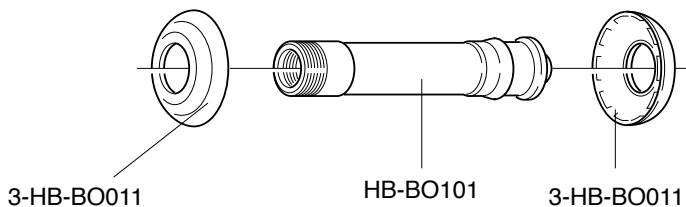

MOZZO ANTERIORE
HYPERON™ ULTRA™ tub. and clincher / BORA™ ULTRA™ tub.
FRONT HUB

HB-HY100
KIT CULT™ / CULT™ KIT

- 2 x HB-RE021
- 2 x HB-HY022
- 2 x HB-HY024
- 2 x HB-HY123