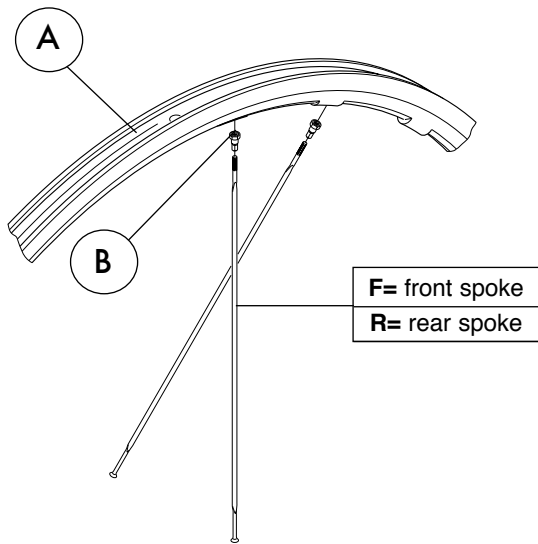

COMPLETE WHEELS	SINGLE SPOKES		
WH10-EU2F	L. 279,2 mm WH-105SHB (1F+1B)		
WH10-EU2R WH10-EU2RX		L. 282,7 mm WH-106SHB (1R right+1B)	L. 276,5 mm WH-107SHB (1R left+1B)

Valvola / valve
2-Way fit
WH-SH001

Bussola di riduzione sede valvola
Bushing to reduce valve hole
5-WH-SH002

ZONDA™
clincher

COMPLETE LABEL KIT (front+rear):
LAB-ZOCB10

COMPLETE WHEELS	RIM (A)	SPOKE MINI-KIT
FRONT		
WH10-ZOCFB clincher 28"	WH-303ZOB	KIT-500ZOB 2 x F 281,5mm 2 x R 280mm 2 x R 279mm 6 x B
REAR		
WH10-ZOCRB WH10-ZOCRXB clincher 28"	WH-304ZOB	