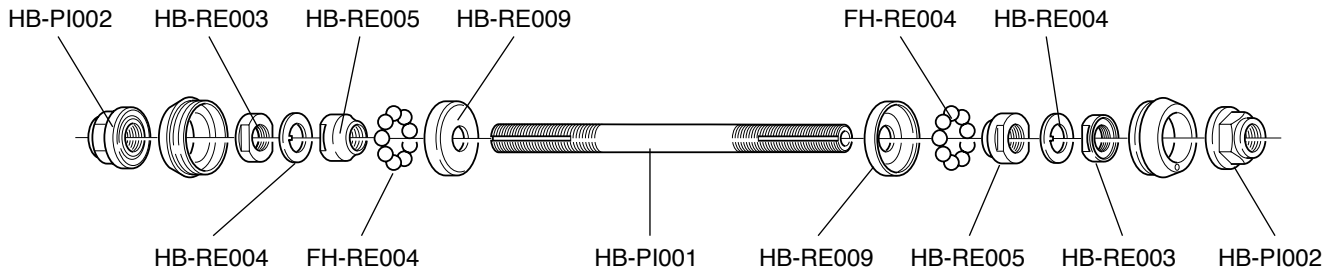

**MOZZO ANTERIORE
GHIBLI™ TRACK
FRONT HUB**