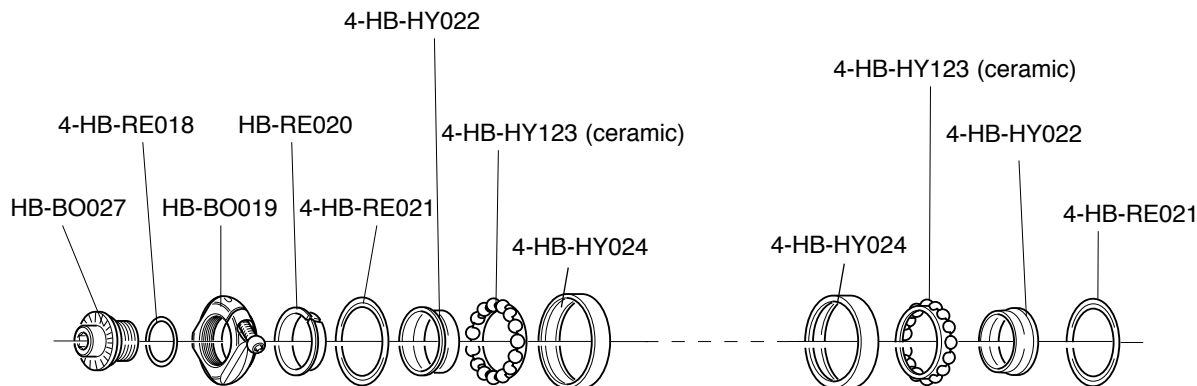

MOZZO ANTERIORE
HYPERON™ ULTRA™ tub. and clincher / BORA™ ULTRA™ tub.
FRONT HUB

HB-HY100
KIT CULT™ / CULT™ KIT

- 2 x HB-RE021
- 2 x HB-HY022
- 2 x HB-HY024
- 2 x HB-HY123