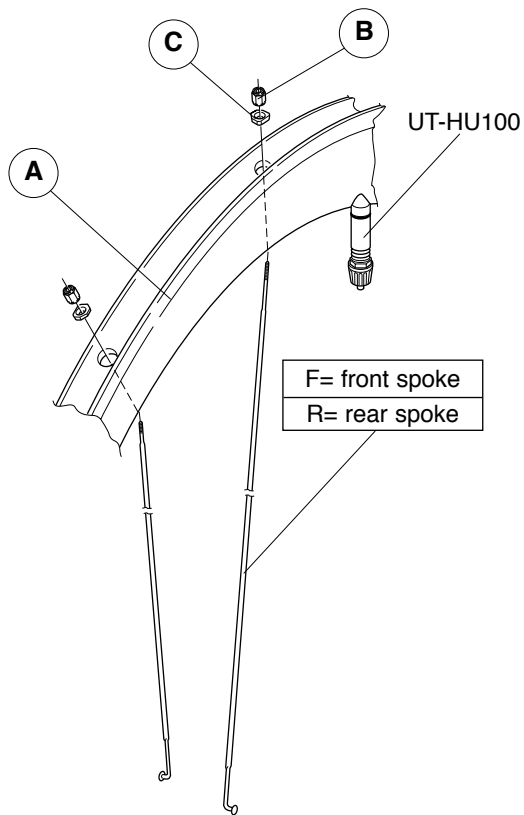

PISTA™
tubular

COMPLETE WHEELS	RIM (A)	Compl. SPOKE KIT	SPOKE MINI-KIT
FRONT			KIT-100PI 2 x F 278mm 4 x R 287mm 6 x B 6 x C
WH02-PTF tubular 28"	WH-001PI	KIT-01PI 20 x F 278mm 20 x B 20 x C	
REAR			
WH02-PTR tubular 28"	WH-002PI	KIT-02PI 24 x R 287mm 24 x B 24 x C	

B	C
10-WH-010BO (10 pcs.)	10-WH-011EU (10 pcs.)

COMPLETE LABEL KIT (front+rear):
LAB-PIT07