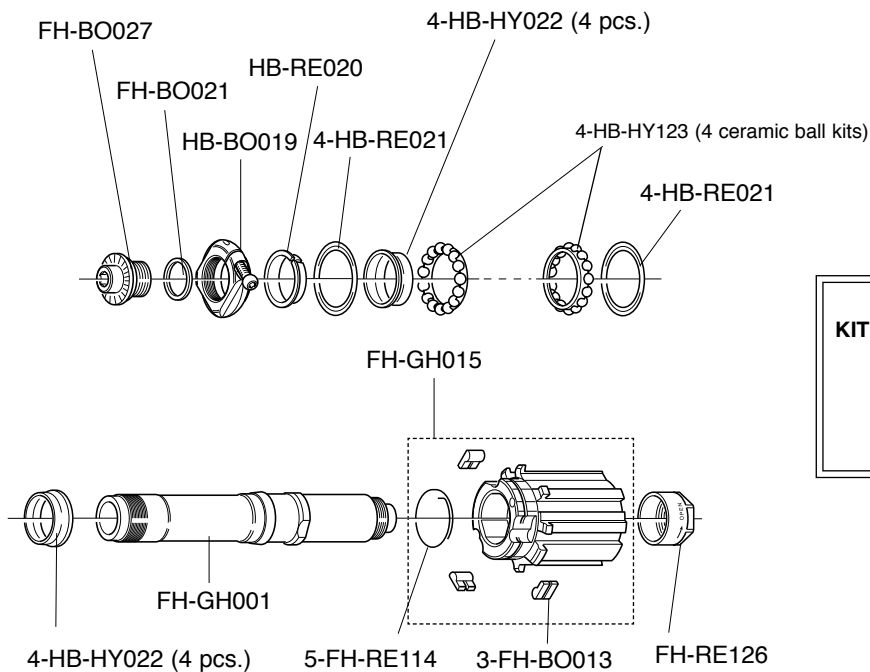

MOZZO POSTERIORE
GHIBLI™ ULTRA™
ROAD
REAR HUB

HB-HY100
KIT CULT™ / CULT™ KIT

- 2 x HB-RE021
- 2 x HB-HY022
- 2 x HB-HY024
- 2 x HB-HY123