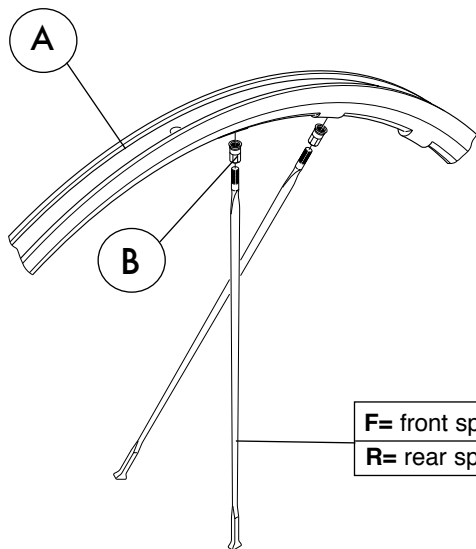

**SHAMAL™
ULTRA™
tubular**