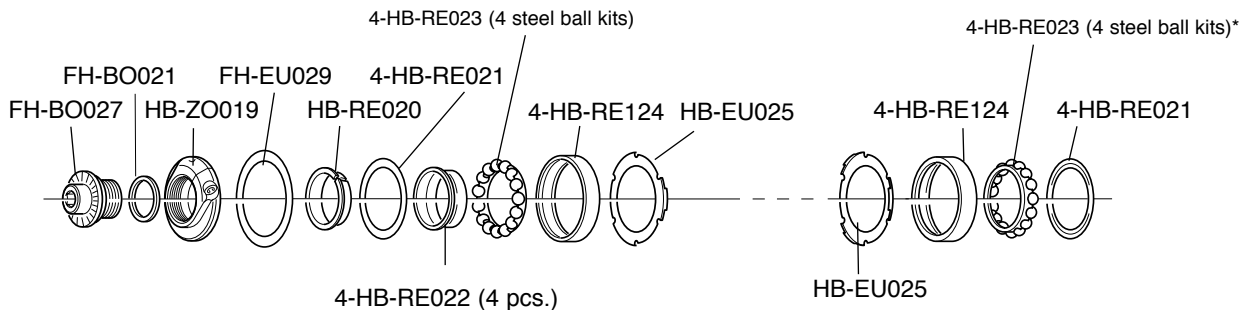

MOZZO POSTERIORE *BORA ONE™ / HYPERON ONE™* *ZONDA™ / ZONDA™ 2-WAY FIT™* REAR HUB

FH-BO015 (RL tipo Campy 9/10/11 / Campy 9/10/11 type FW)
WH-KX890 (RL tipo HG 8/9/10 / HG 8/9/10 type FW)