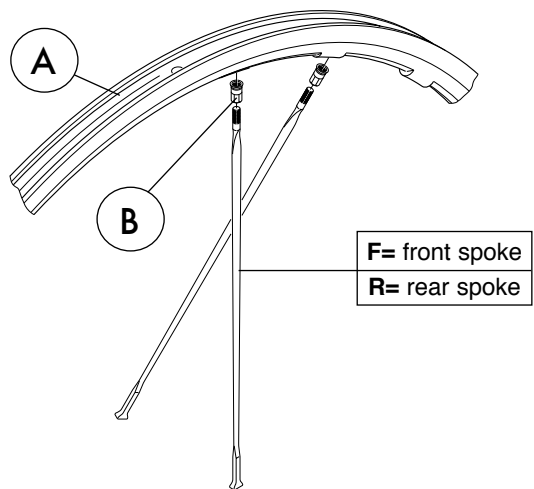

EURUS™
clincher

COMPLETE WHEELS	RIM (A)	Compl. SPOKE KIT	NIPPLES (B)
FRONT			
WH10-EUCFB BLACK	WH-403EUB	KIT-13SHB (16F)	10-WH-015SH (10 pcs.)
WH10-EUCFS SILVER/BLACK	WH-403EUS	KIT-13SHB (16F)	
REAR			
WH10-EUCRB WH10-EUCRXB BLACK	WH-404EUB	KIT-14SHB (21R)	
WH10-EUCRS WH10-EUCRXS SILVER/BLACK	WH-404EUS	KIT-14SHB (21R)	

COMPLETE WHEELS	SINGLE SPOKES		
WH10-EUCFB BLACK	L. 279,2 mm WH-105SHB (1F+1B)		
WH10-EUCFS SILVER/BLACK	L. 279,2 mm WH-105SHB (1F+1B)		
WH10-EUCRB WH10-EUCRXB BLACK		L. 282,7 mm WH-106SHB (1R right+1B)	L. 276,5 mm WH-107SHB (1R left+1B)
WH10-EUCRS WH10-EUCRXS SILVER/BLACK		L. 282,7 mm WH-106SHB (1R right+1B)	L. 276,5 mm WH-107SHB (1R left+1B)

COMPLETE LABEL KIT (front+rear)

Black: LAB-EUCB10

Silver/Black: LAB-EUCS10