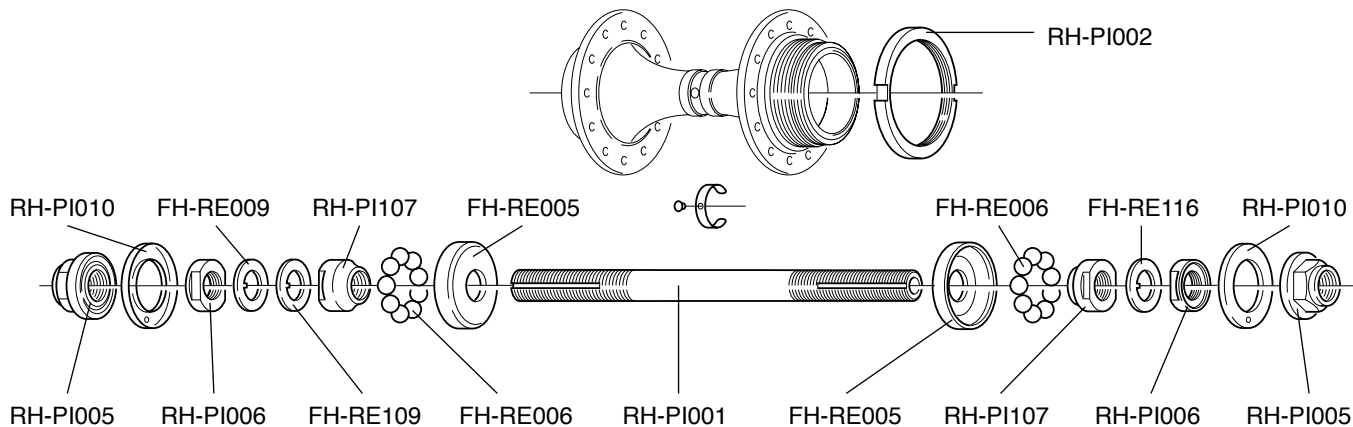

MOZZO POSTERIORE
PISTA™
REAR HUB