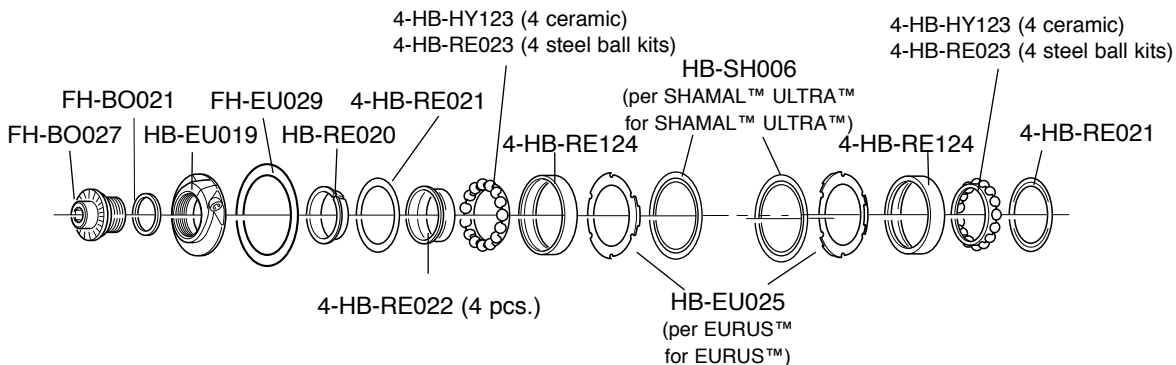

MOZZO POSTERIORE
SHAMAL™ ULTRA™ / SHAMAL™ ULTRA™ 2-WAY FIT™
EURUS™ / EURUS™ 2-WAY FIT™
REAR HUB