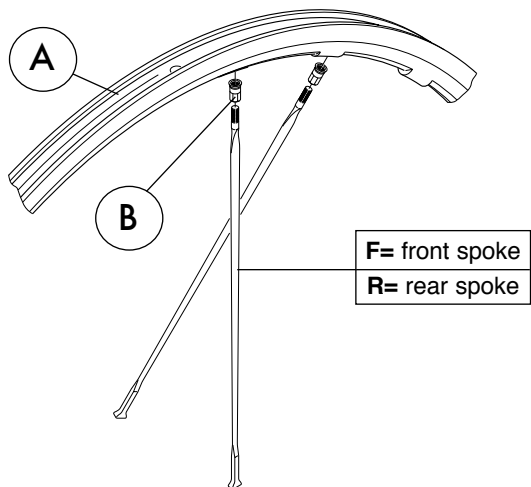

SHAMAL™ ULTRA™ clincher

COMPLETE WHEELS	RIM (A)	Compl. SPOKE KIT	NIPPLES (B)
FRONT			
WH10-SHCFB clincher 28"	WH-103SHB	KIT-13SHB (16F)	10-WH-015SH (10 pcs.)
REAR			
WH10-SHCRB WH10-SHCRXB clincher 28"	WH-104SHB	KIT-14SHB (21R)	

COMPLETE WHEELS	SINGLE SPOKES		
WH10-SHCFB clincher 28"	L. 279,2 mm WH-105SHB (1F+1B)		
WH10-SHCRB WH10-SHCRXB clincher 28"		L. 282,7 mm WH-106SHB (1R right+1B)	L. 276,5 mm WH-107SHB (1R left+1B)

**COMPLETE LABEL KIT (front+rear):
LAB-SHCB10**