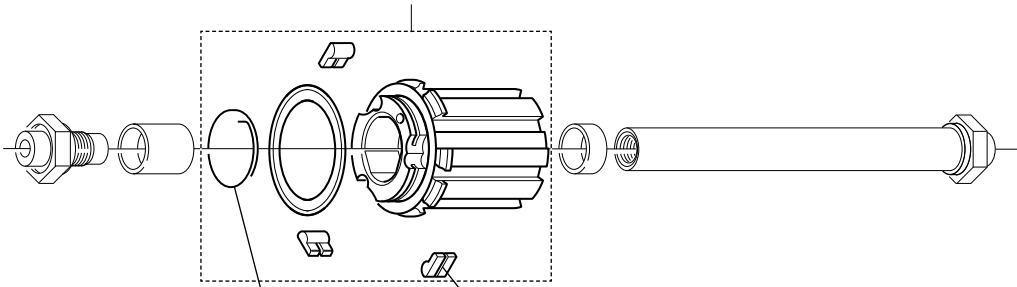

MOZZI
SCIROCCO™
SCIROCCO™ CX
VENTO™
VENTO™ CX
KHAMSIN™
KHAMSIN™ CX
HUBS

4-HB-SC113
(per mozzo ant. e post. CX / for CX front and rear hub)

4-HB-SC013
(per mozzo ant. e post. / for front and rear hub)

FH-SC015

5-FH-RE114

3-FH-RE113