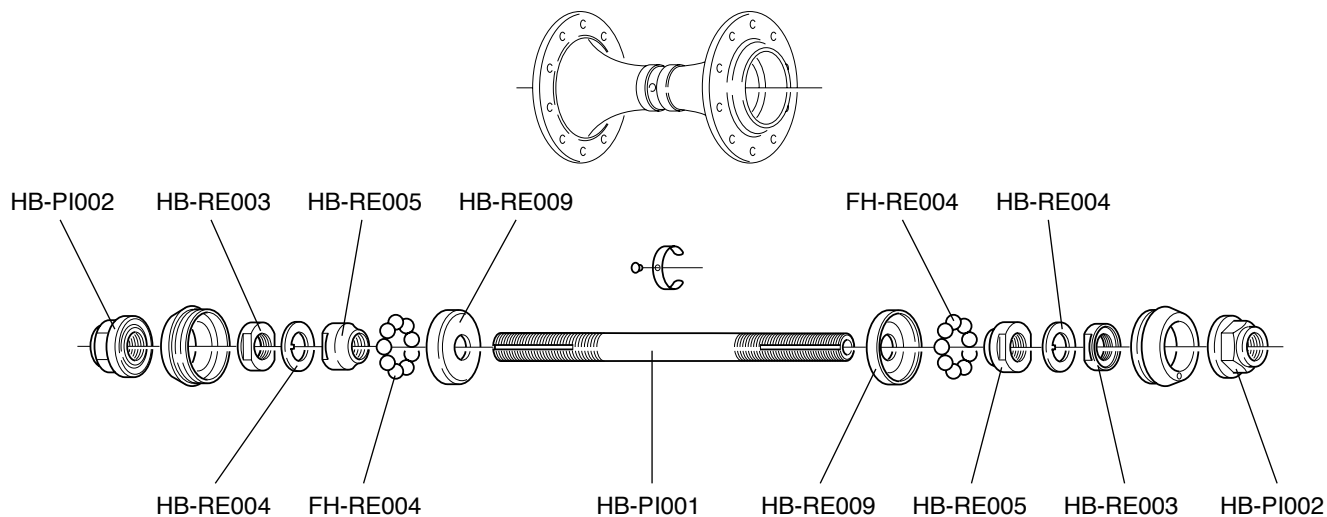

MOZZO ANTERIORE
PISTA™
FRONT HUB