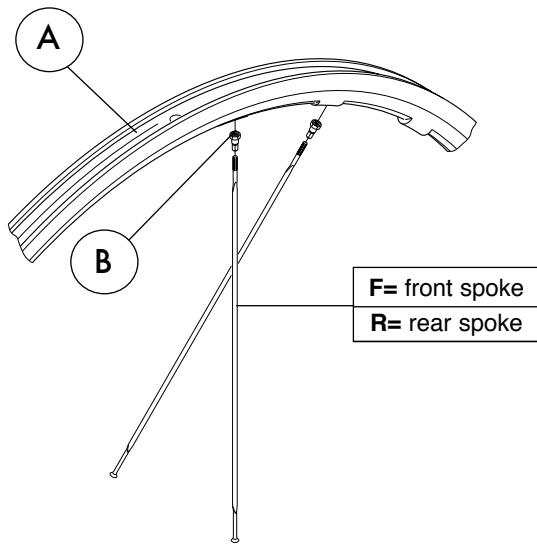

ZONDA™
2-Way fit™

COMPLETE LABEL KIT (front+rear):
LAB-ZO2B10

COMPLETE WHEELS	RIM (A)	SPOKE MINI-KIT	B
FRONT			
WH10-ZO2FB clincher 28"	WH-013ZOB	KIT-500ZOB 2 x F 281,5mm 2 x R 280mm 2 x R 279mm 6 x B	50-WH-NZO (50 pcs.)
REAR			
WH10-ZO2RB WH10-ZO2RXB clincher 28"	WH-014ZOB		
Compl. SPOKE KIT			
FRONT COMPLETE		REAR COMPLETE	
KIT-33ZOB 16 x F 281,5mm 16 x B		KIT-34ZOB 14 x R 280mm 7 x R 279mm 21 x B