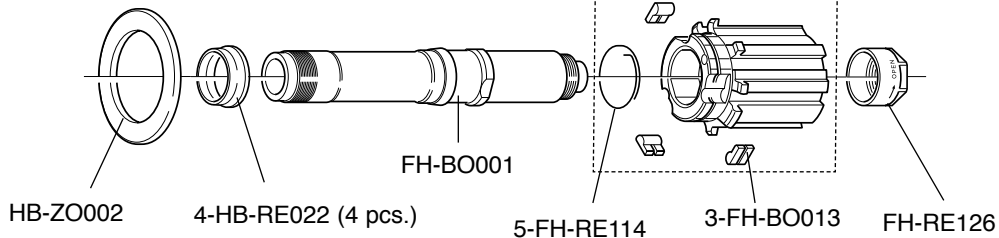

**HB-RE100
KIT MOZZO
HUB KIT**

2 x HB-RE021
2 x HB-RE022
2 x HB-RE124
2 x HB-RE023