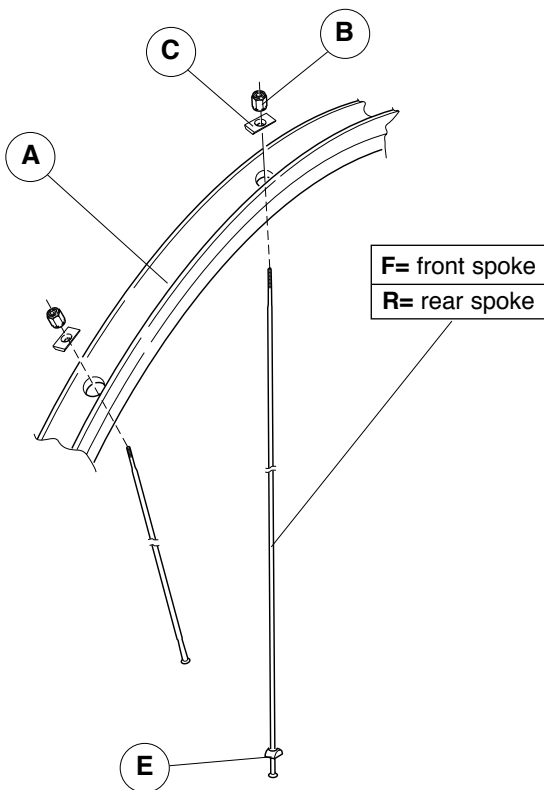

B	C front	C rear
10-WH-010BO (10 pcs.)	10-WH-011HY (10 pcs.)	10-WH-012HY (10 pcs.)

RIM TAPE 16 mm:
2-WH-RT02
(2 pcs)

COMPLETE LABEL KIT (front+rear): LAB-HYUC09

HYPERON™ ULTRA™ Two tubular

COMPLETE WHEELS	RIM (A)	SPOKE MINI-KIT
FRONT		
WH9-HYTF tubular 28"	WH-201HY	KIT-100HY 4 x F/R 294,5mm 2 x R 295mm 6 x B 6 x C 2 x E
REAR		
WH9-HYTR WH9-HYTRX tubular 28"	WH-202HY	