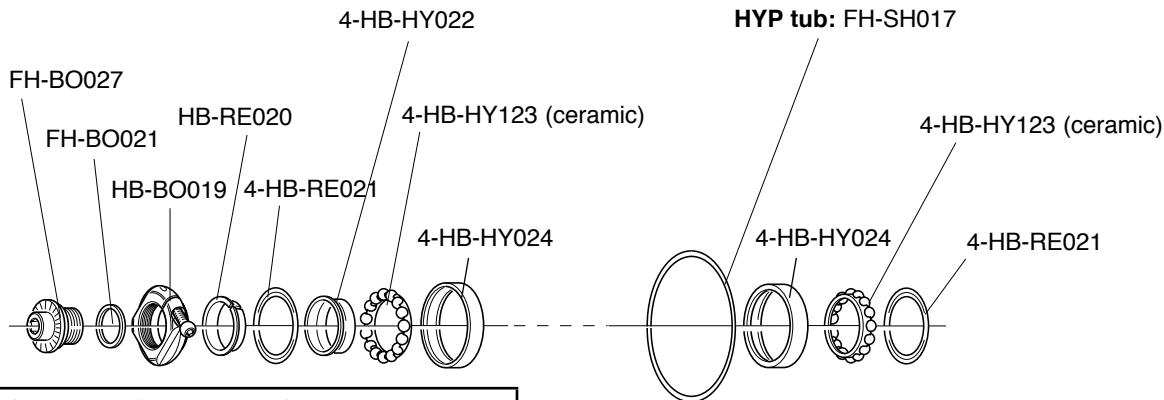

MOZZO POSTERIORE
HYPERON™ ULTRA™ tub. and clincher / BORA™ ULTRA™ tub.
REAR HUB

FH-BO015 (RL tipo Campy 9/10/11 / Campy 9/10/11 type FW)

WH-KX890 (RL tipo HG 8/9/10 / HG 8/9/10 type FW)