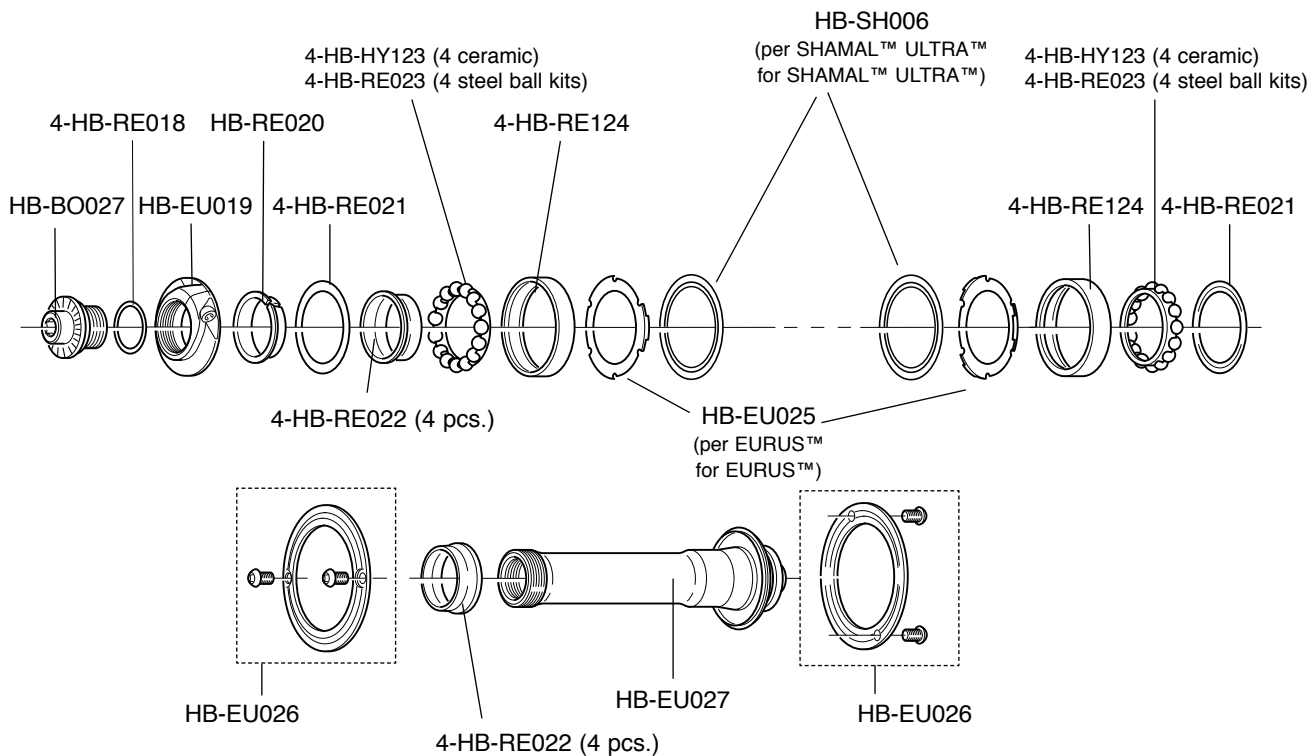

MOZZO ANTERIORE
SHAMAL™ ULTRA™ / SHAMAL™ ULTRA™ 2-WAY FIT™
EURUS™ / EURUS™ 2-WAY FIT™
FRONT HUB