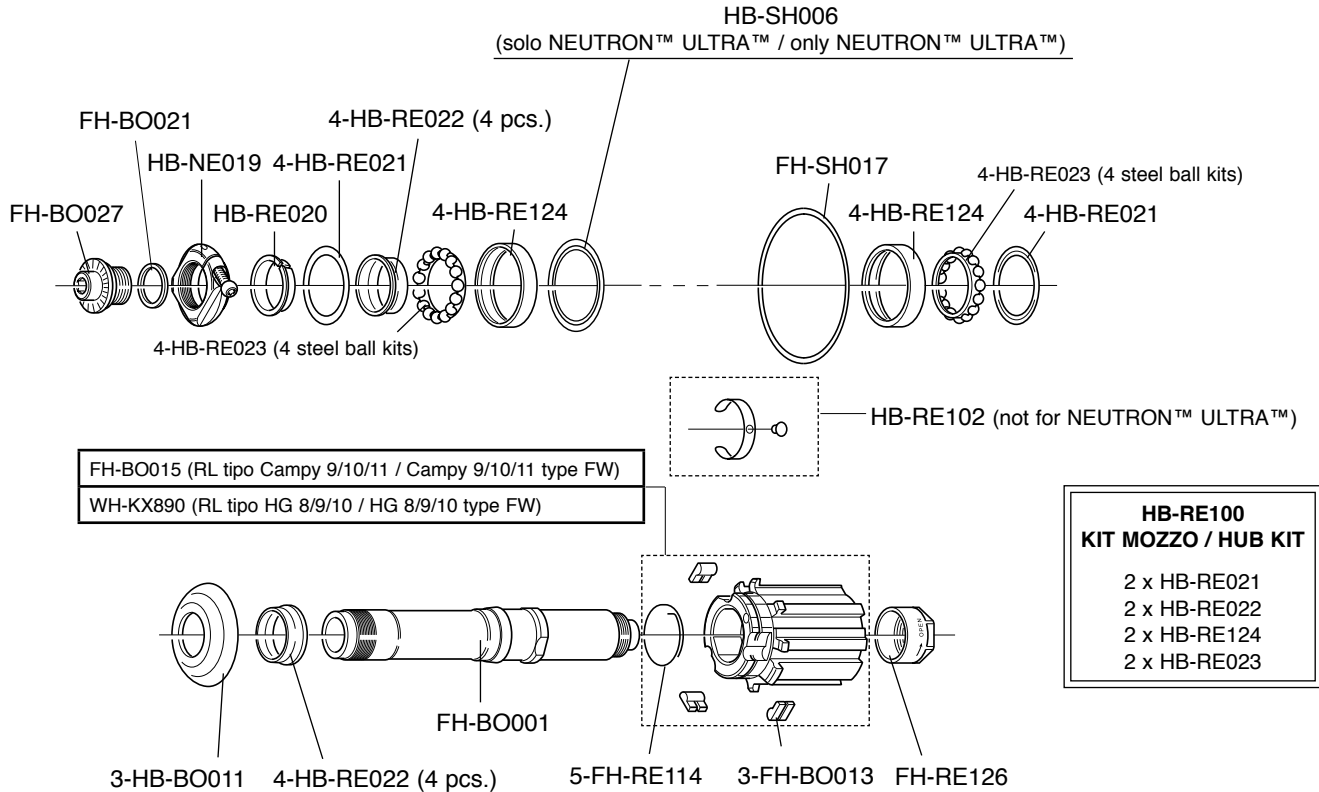

MOZZO POSTERIORE
NEUTRON™ / NEUTRON™ ULTRA™
REAR HUB