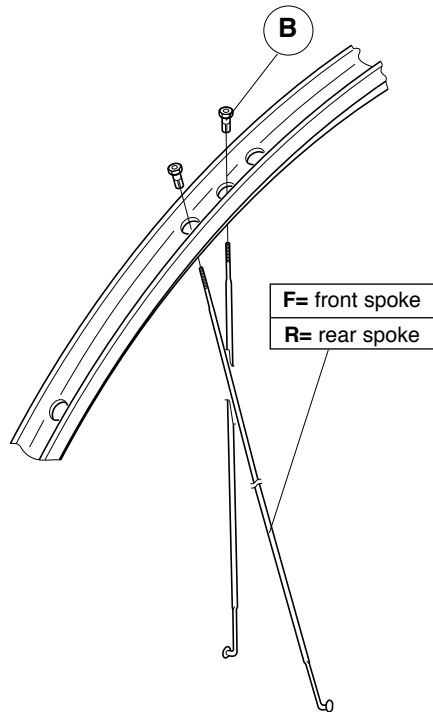

B

50-WH-NZO
(50 pcs.)

RIM TAPE 16 mm:
2-WH-RT02
 (2 pcs)

COMPLETE LABEL KIT (front+rear):
LAB-VECB11
LAB-VEXCB11 (CX)

KHAMSIN™
KHAMSIN™ CX
clincher

COMPLETE WHEELS	COMPLETE SPOKE KIT	SPOKE MINI-KIT
FRONT		
WH11-KHCFB WH11-KHXCFB (CX)	KIT-23KHB 24 x F 281.5 mm 24 x B	
REAR		
WH11-KHCFB WH11-KHXCFB (CX)	KIT-24KHB 18 x R right 284 mm 9 x R left 284 mm 27 x B	