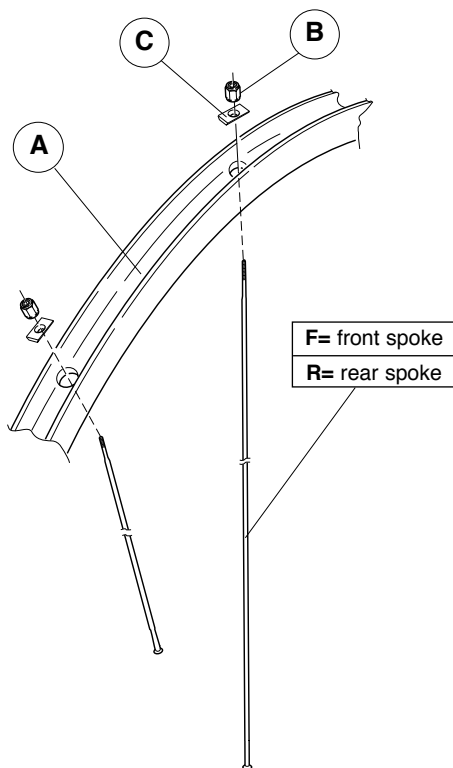

**HYPERON™
ULTRA™ Two
clincher**

COMPLETE WHEELS	RIM (A)	SPOKE MINI-KIT
FRONT		KIT-400HYU 4 x F/R 291mm 2 x R 289mm 6 x B 2 x C front 4 x C rear
WH9-HYCF clincher 28"	WH-203HYU	
REAR		
WH9-HYCR WH9-HYCRX clincher 28"	WH-104HYU	