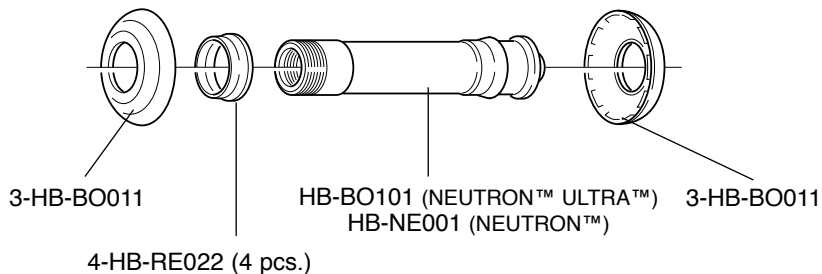

MOZZO ANTERIORE
NEUTRON™ / NEUTRON™ ULTRA™
FRONT HUB

HB-RE100 KIT MOZZO / HUB KIT
2 x HB-RE021
2 x HB-RE022
2 x HB-RE124
2 x HB-RE023