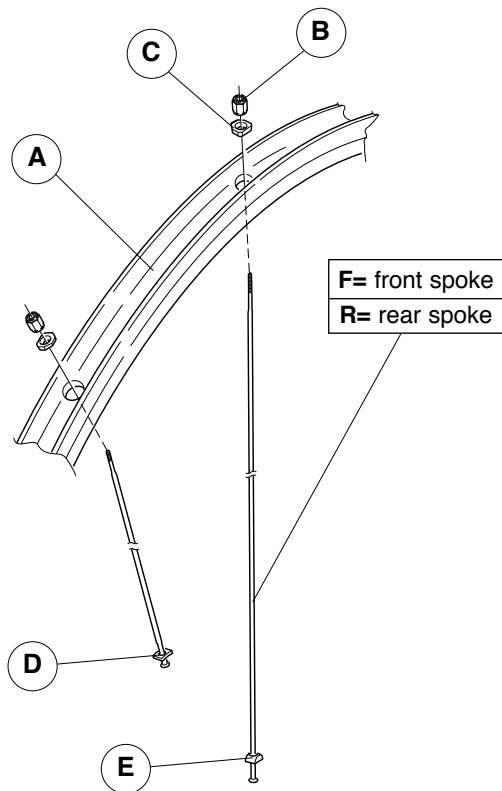

B	C front	C rear
10-WH-010BO (10 pcs.)	10-WH-011HY (10 pcs.)	10-WH-012HY (10 pcs.)

RIM TAPE 16 mm:
 2-WH-RT02
 (2 pcs)

COMPLETE LABEL KIT (front+rear): LAB-HY1C10

NEUTRON™ clincher

COMPLETE WHEELS	RIM (A)	SPOKE MINI-KIT
FRONT		KIT-300NE 2 x F 294,25mm 2 x R 294,75mm 2 x R 296,5mm 6 x B 6 x C 4 x D 2 x E
WH7-NECF clincher 28"	WH-303NE	
REAR		
WH7-NECR clincher 28"	WH-304NE	