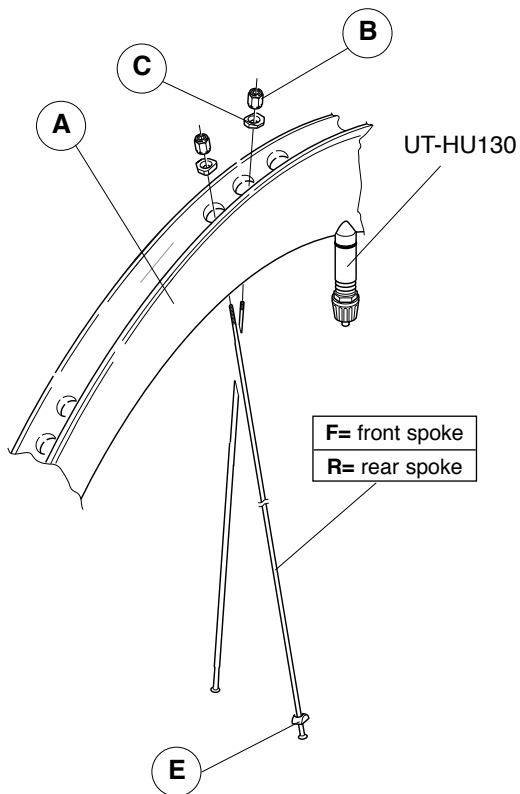

BORA™ ULTRA™ Two *tubular*