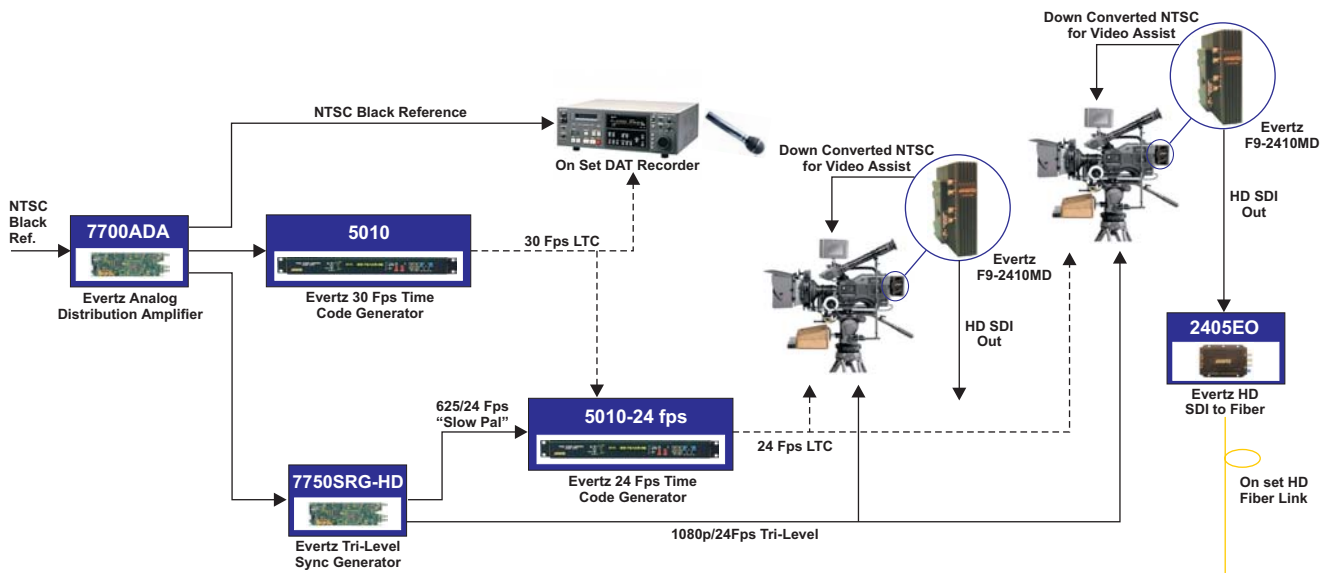

Multi-Camera 24P Production - "On the Set"

1080p24 Post Production Suite

1080p24 - On Set Screening