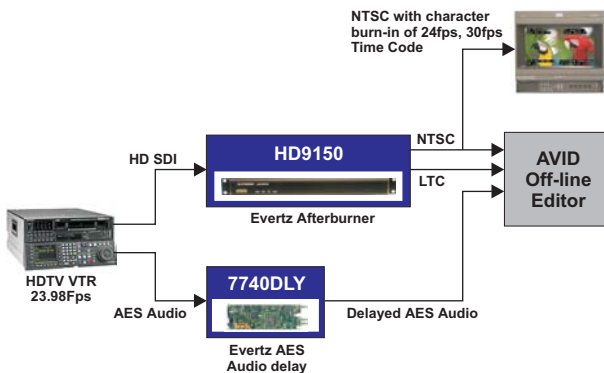

Multi-Camera 24P Production - "On the Set"

1080p24 Post Production Suite

1080p24 - On Set Screening