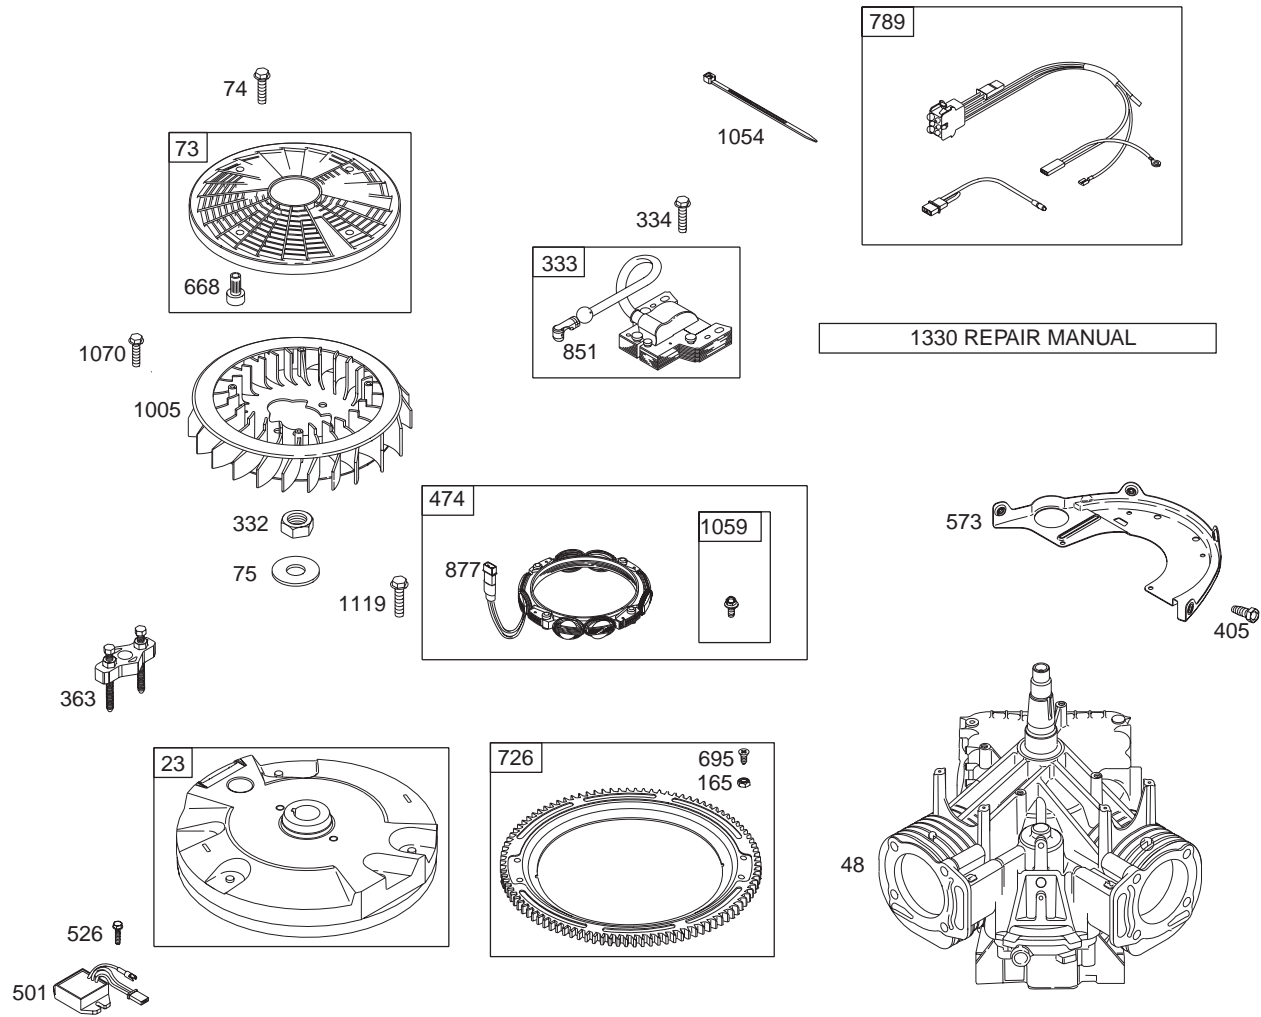

ENGINE (LT1024)

1058 OWNER'S MANUAL

1036 EMISSION LABEL

ENGINE (LT1024)

ENGINE (LT1024)

- Included in Engine Gasket Set, Key. No. 358
- ∅ Included in Carburetor Overhaul Kit, Key. No. 121
- ‡ Included in Carburetor Gasket Set, Key. No. 977
- + Included in Valve Gasket Set, Key. No. 1095