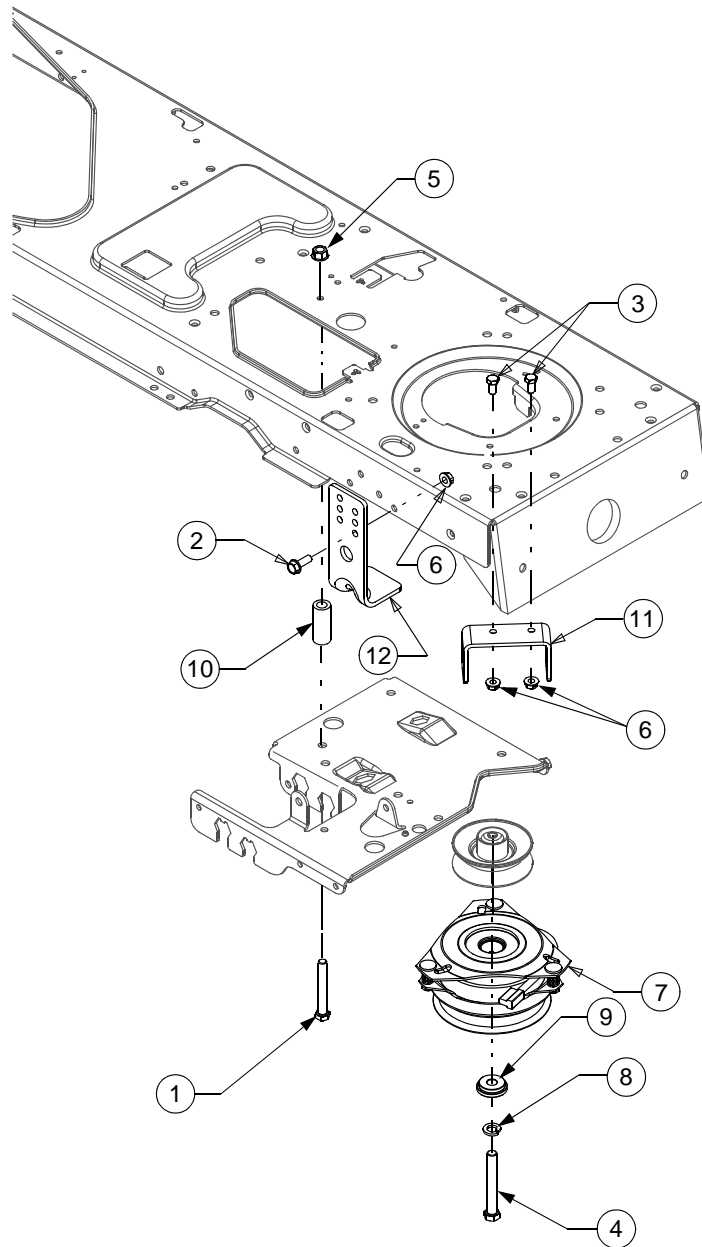

POWER TAKE-OFF (PTO) SYSTEM

REF. NO.	PART NUMBER	DESCRIPTION	QTY.
1	710-0859	Screw, 3/8-16 x 2.5 GR5	1
2	710-0276	Screw, 5/16-12, .75 GR5	1
3	710-3025	Screw, 5/16-18, .625 GR5	2
4	710-0561	Screw, Hex Cap, 7/16-20 x 2.5 GR5	1
5	712-0130	Nut, Nylon Lock, 3/8-16	2
6	712-0429	Nut, Nylon Lock, 5/16-18	3
7	717-04080	Clutch, Electric PTO	1
8	736-0171	Washer, Lock, 7/16, Regular Duty	1
9	738-0785	Spacer, Shoulder, 1.38 x .445 x .36	1
10	748-0415B	Spacer, 3/8 x 1.54	1
11	783-1003	Bracket, Clutch	1
12	783-04467	Deck Stop	1