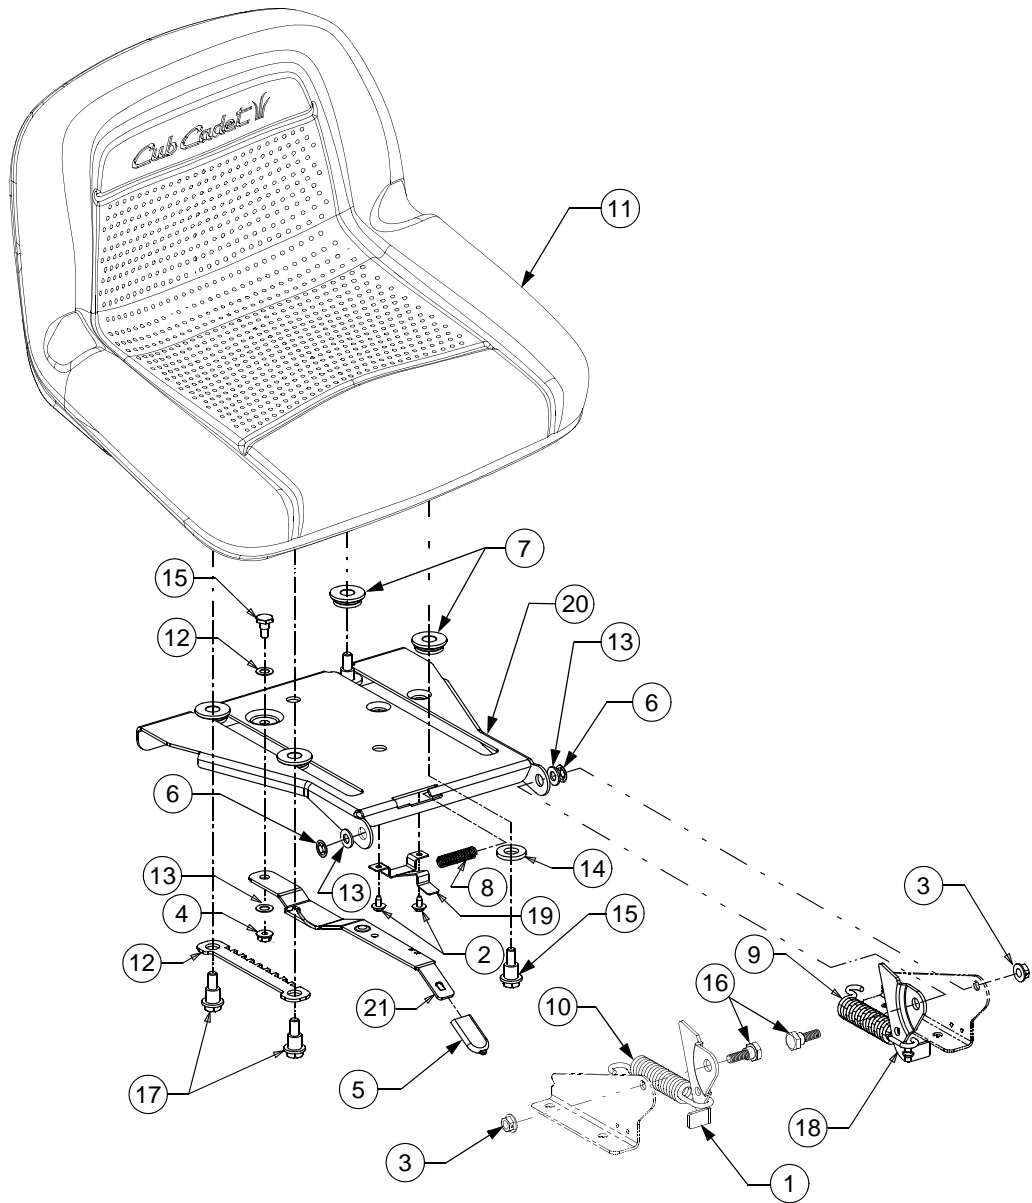

ADJUSTABLE SEAT

REF. NO.	PART NUMBER	DESCRIPTION	QTY.	REF. NO.	PART NUMBER	DESCRIPTION	QTY.
1	17239C	Bracket, Seat Lift		13	736-0275	Washer, Flat, .344 x .688 x .065	2
2	710-1268	Screw, #10-16, 0.375	2	14	736-3019	Washer, Flat, .531 x 1.062 x .134	2
3	712-0429	Nut, Nylon Lock, 5/16-18, Gr5	2	15	738-0137A	Screw, Shoulder, .340 x .285, 1/4-20	1
4	712-0324	Nut, Nylon Lock, 1/4-20	1	16	738-0296	Shoulder, Screw .437 x .286 Lg	2
5	720-0433	Grip, Seat, Adjustment (Yellow)	1	17	738-0966	Screw, Shoulder, .50 x.925, 3/8-16	4
6	726-0201	Nut, Speed, .3125 ID	2	18	783-0209C	Bracket, Seat Lift	1
7	731-04074	Spacer, Seat, Adjustment	4	19	783-0611	Stop, Seat, Adjustment	1
8	732-0499	Spring, Compression .41 OD x 1.50	1	20	783-0738A	Bracket, Pivot, Seat	1
9	732-1027	Spring, Extension, .80 Dia x 4.2 Lg.	1	21	783-0739A	Lever, Seat, Adjustment	1
10	732-1175	Spring, Extension, .815 Dia x 4.4 Lg.	1				
11	757-04004	Seat, Mid-back, V-1480	1				
12	783-0753	Selector, Seat, Adjustment	1