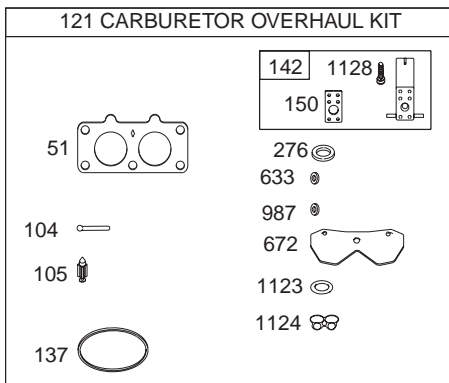

ENGINE (LT1024)