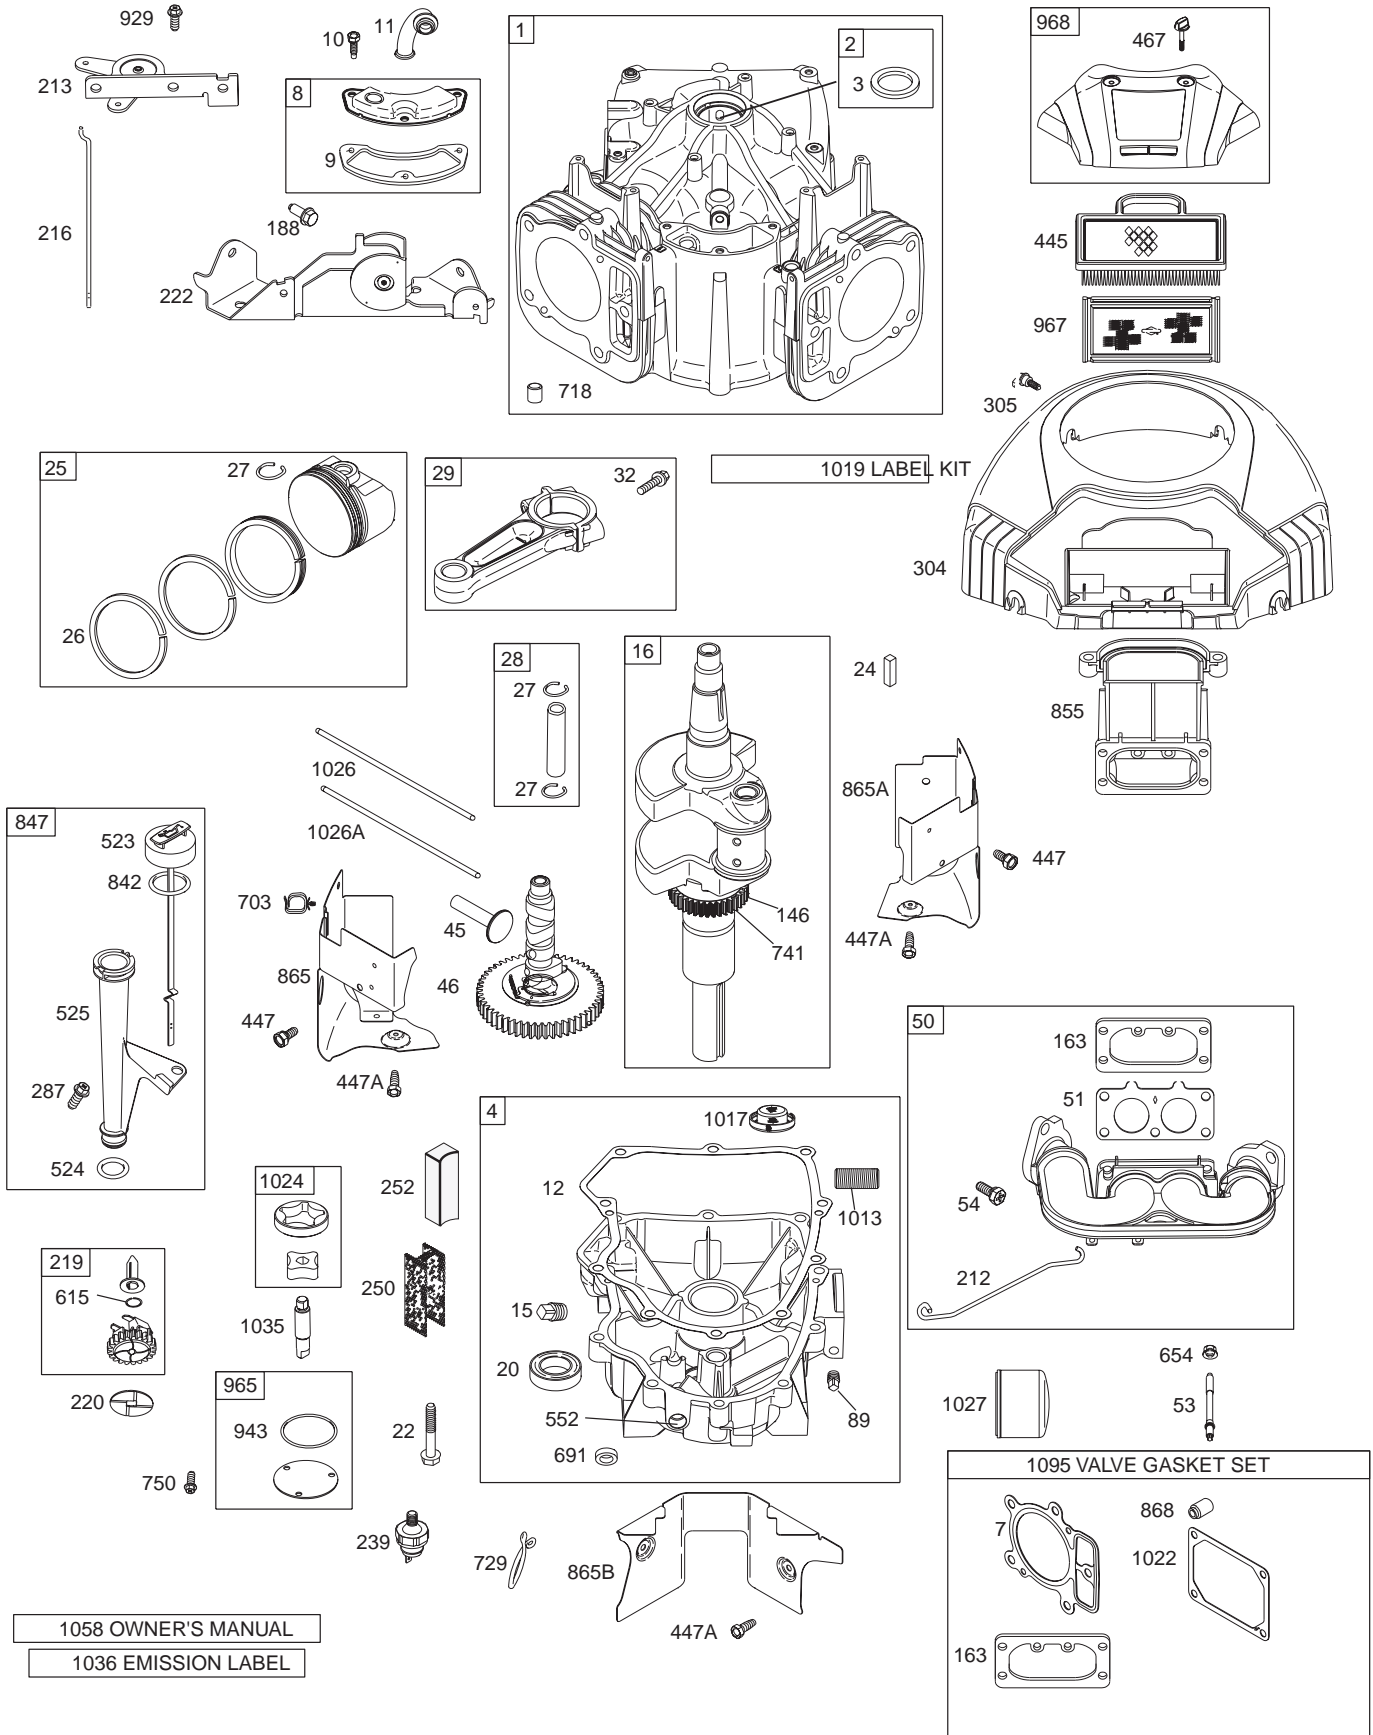

50-INCH MOWER DECK

REF. NO.	PART NUMBER	DESCRIPTION	QTY.
1	16606	Hook, Retainer	1
2	618-04129	Spindle Assembly	3
3	683-0254	Hanger Bracket Assembly	1
4	683-04098	Idler Bracket	1
5	683-04120	Weldment, 50-inch Deck	1
6	703-3279	Chute Stop	1
7	710-0347	Screw, 3/8-16, 1.75	2
8	710-0395	Screw, 5/16-18 x 2.25	1
9	710-0528	Screw, 5/16-18, 1.25, Gr5	1
10	710-0599	Screw, Self-tapping, 1/4-20 x 0.5	8
11	710-0726	Screw, Self-tapping, 5/16-18 x .625	6
12	710-1260A	Screw, Self-tapping, 5/16-18 x .75	12
13	710-3168	Screw, Carriage, 3/8-16 x 1.0	1
14	710-3178	Screw, Carriage, 3/8-16 x .75	2
15	711-1737	Pin, Roller, 10.06	1
16	712-0130	Nut, Nylon Lock, 3/8-16	5
17	712-0417A	Nut, Hex, Flange, 5/8-18	3
18	712-0429	Nut, Nylon Lock, 5/16-18	1
19	712-0431	Nut, Flange Lock, 3/8-16	4
20	712-3010	Nut, Hex, 5/16-18, Gr5	1
21	712-3019	Nut, 7/16-14	1
22	631-04070	Chute Assembly, Side Discharge	1
23	714-0470	Pin, Cotter, 1/8 x 1.25	2
24	714-3004	Pin, Cotter, 3/32 x 1.25	1
25	717-04074	Deck Adjustment Gear	1
26	731-3005	Roller, Front	1
27	732-0306A	Spring, Compression, .531 x 1.75	2
28	732-0459	Spring, Extension, .94 x 6.74	1
30	734-04039	Deck Wheel, 5.0	2
31	734-0973	Deck Wheel, 5.0	2
32	736-0119	Washer, Lock, 5/16, Regular Duty	2
34	736-0407	Washer, Bell, .45 x 1.0 x .062	1
35	736-3072	Washer, Flat, .38 x .93 x .110	2
36	737-3000	Fitting, Lube, 3/16	1
37	738-0373	Shoulder Screw	4
38	738-3005	Screw, Shoulder, .68 x 1.59	1
39	742-04068	Blade (2-n-1), 17.9"	3
40	747-1116	Rod, Handle, Deck Release .375 Dia	2
42	750-0151	Spacer, .550 x .755 x 1.1	2
43	754-04048	Belt, V-Type, Aramid	1
44	756-0627B	Pulley, Idler, 3.5"	1
45	756-1229	Pulley, Idler, 4.06"	1
46	783-04399	LH Belt Cover	1
47	783-04400	RH Belt Cover	1
48	783-04414	Deck Skirt, Center	1
49	783-04415	Deck Skirt, RH	1

ENGINE (LT1024)

1058 OWNER'S MANUAL

1036 EMISSION LABEL