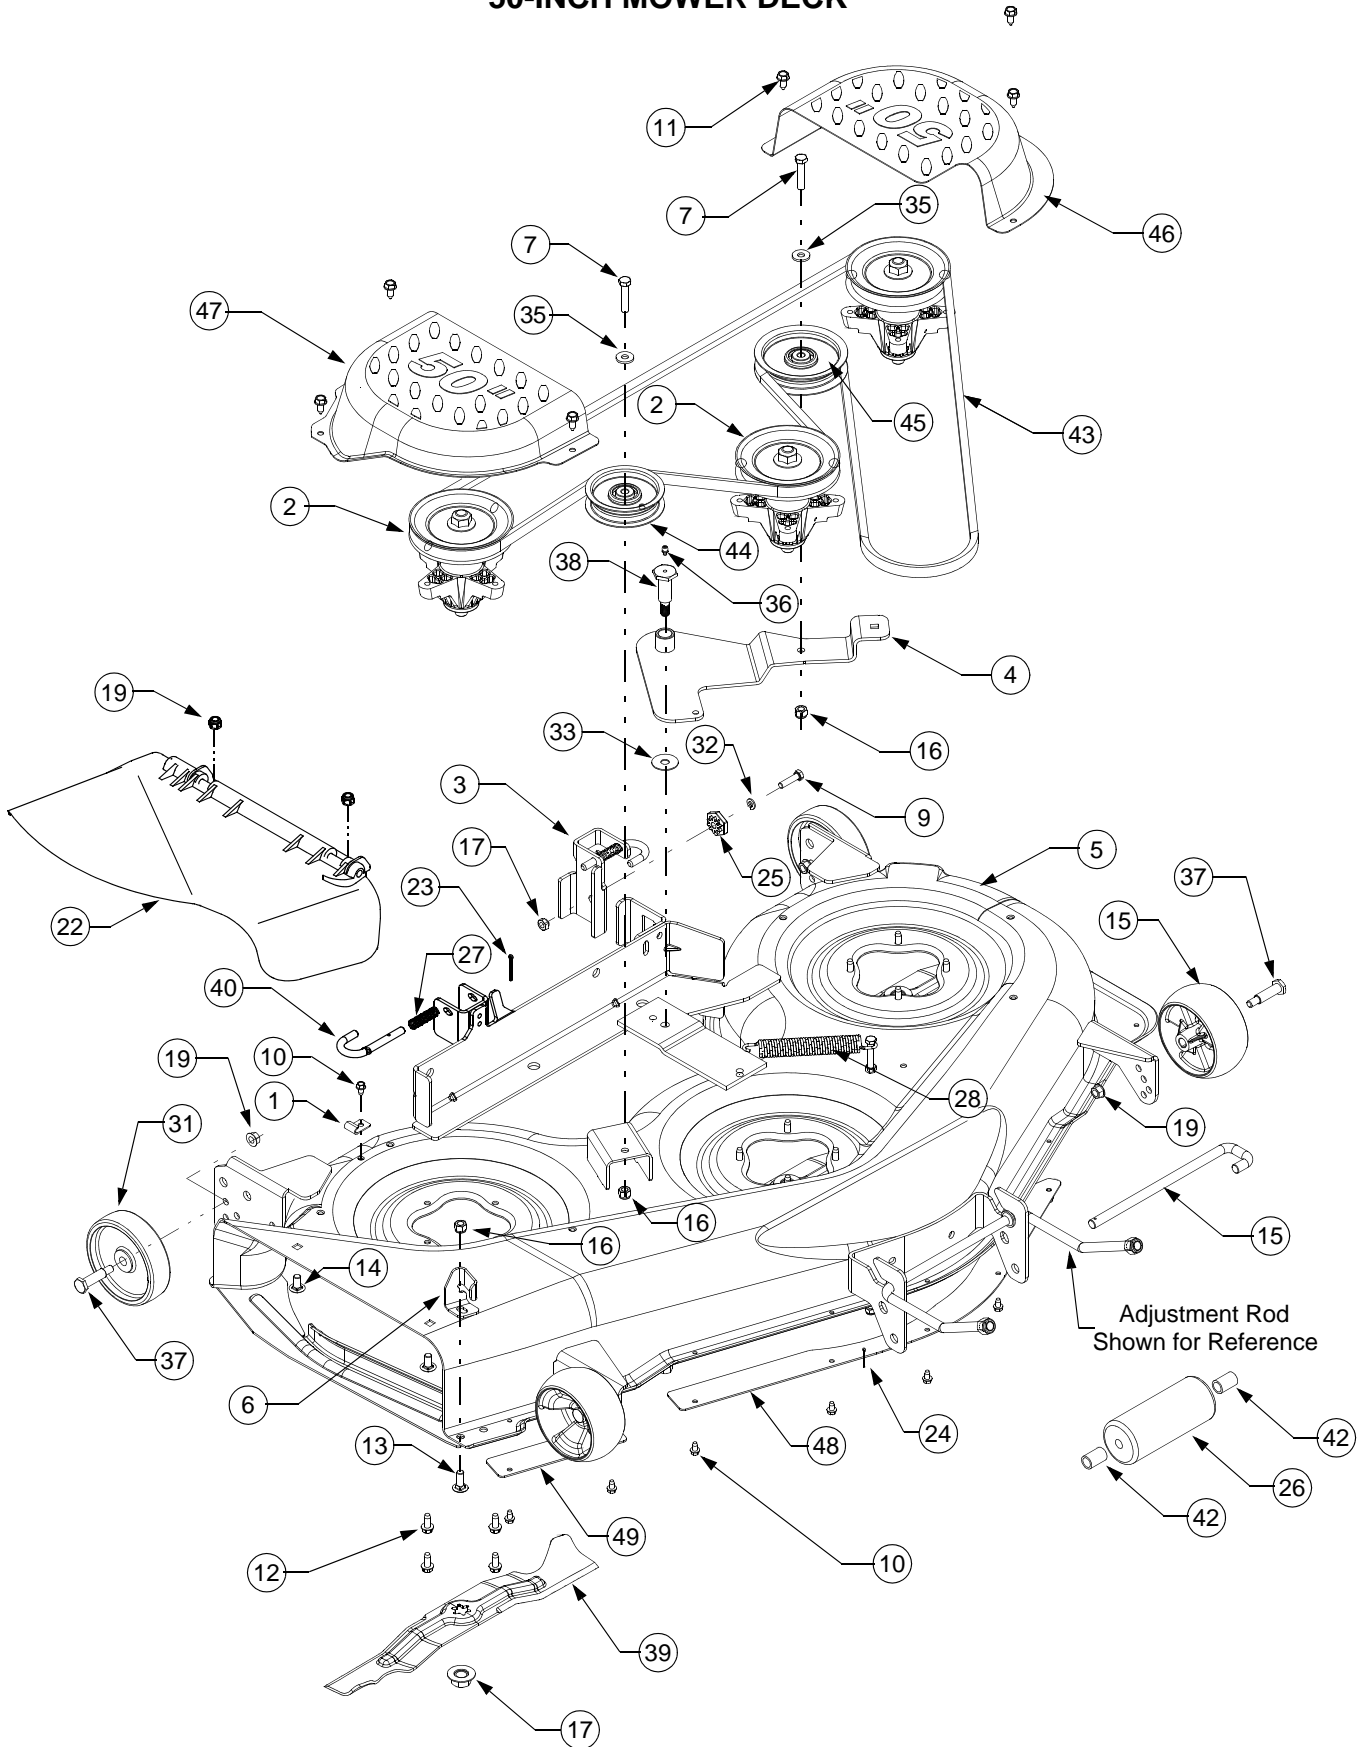

50-INCH MOWER DECK

50-INCH MOWER DECK

REF. NO.	PART NUMBER	DESCRIPTION	QTY.
1	16606	Hook, Retainer	1
2	618-04129	Spindle Assembly	3
3	683-0254	Hanger Bracket Assembly	1
4	683-04098	Idler Bracket	1
5	683-04120	Weldment, 50-inch Deck	1
6	703-3279	Chute Stop	1
7	710-0347	Screw, 3/8-16, 1.75	2
8	710-0395	Screw, 5/16-18 x 2.25	1
9	710-0528	Screw, 5/16-18, 1.25, Gr5	1
10	710-0599	Screw, Self-tapping, 1/4-20 x 0.5	8
11	710-0726	Screw, Self-tapping, 5/16-18 x .625	6
12	710-1260A	Screw, Self-tapping, 5/16-18 x .75	12
13	710-3168	Screw, Carriage, 3/8-16 x 1.0	1
14	710-3178	Screw, Carriage, 3/8-16 x .75	2
15	711-1737	Pin, Roller, 10.06	1
16	712-0130	Nut, Nylon Lock, 3/8-16	5
17	712-0417A	Nut, Hex, Flange, 5/8-18	3
18	712-0429	Nut, Nylon Lock, 5/16-18	1
19	712-0431	Nut, Flange Lock, 3/8-16	4
20	712-3010	Nut, Hex, 5/16-18, Gr5	1
21	712-3019	Nut, 7/16-14	1
22	631-04070	Chute Assembly, Side Discharge	1
23	714-0470	Pin, Cotter, 1/8 x 1.25	2
24	714-3004	Pin, Cotter, 3/32 x 1.25	1
25	717-04074	Deck Adjustment Gear	1
26	731-3005	Roller, Front	1
27	732-0306A	Spring, Compression, .531 x 1.75	2
28	732-0459	Spring, Extension, .94 x 6.74	1
30	734-04039	Deck Wheel, 5.0	2
31	734-0973	Deck Wheel, 5.0	2
32	736-0119	Washer, Lock, 5/16, Regular Duty	2
34	736-0407	Washer, Bell, .45 x 1.0 x .062	1
35	736-3072	Washer, Flat, .38 x .93 x .110	2
36	737-3000	Fitting, Lube, 3/16	1
37	738-0373	Shoulder Screw	4
38	738-3005	Screw, Shoulder, .68 x 1.59	1
39	742-04068	Blade (2-n-1), 17.9"	3
40	747-1116	Rod, Handle, Deck Release .375 Dia	2
42	750-0151	Spacer, .550 x .755 x 1.1	2
43	754-04048	Belt, V-Type, Aramid	1
44	756-0627B	Pulley, Idler, 3.5"	1
45	756-1229	Pulley, Idler, 4.06"	1
46	783-04399	LH Belt Cover	1
47	783-04400	RH Belt Cover	1
48	783-04414	Deck Skirt, Center	1
49	783-04415	Deck Skirt, RH	1