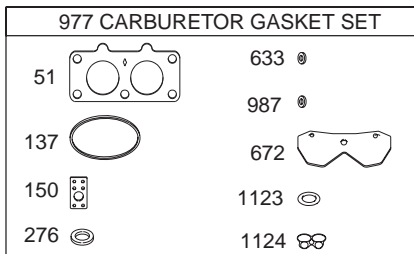

ENGINE (LT1024)