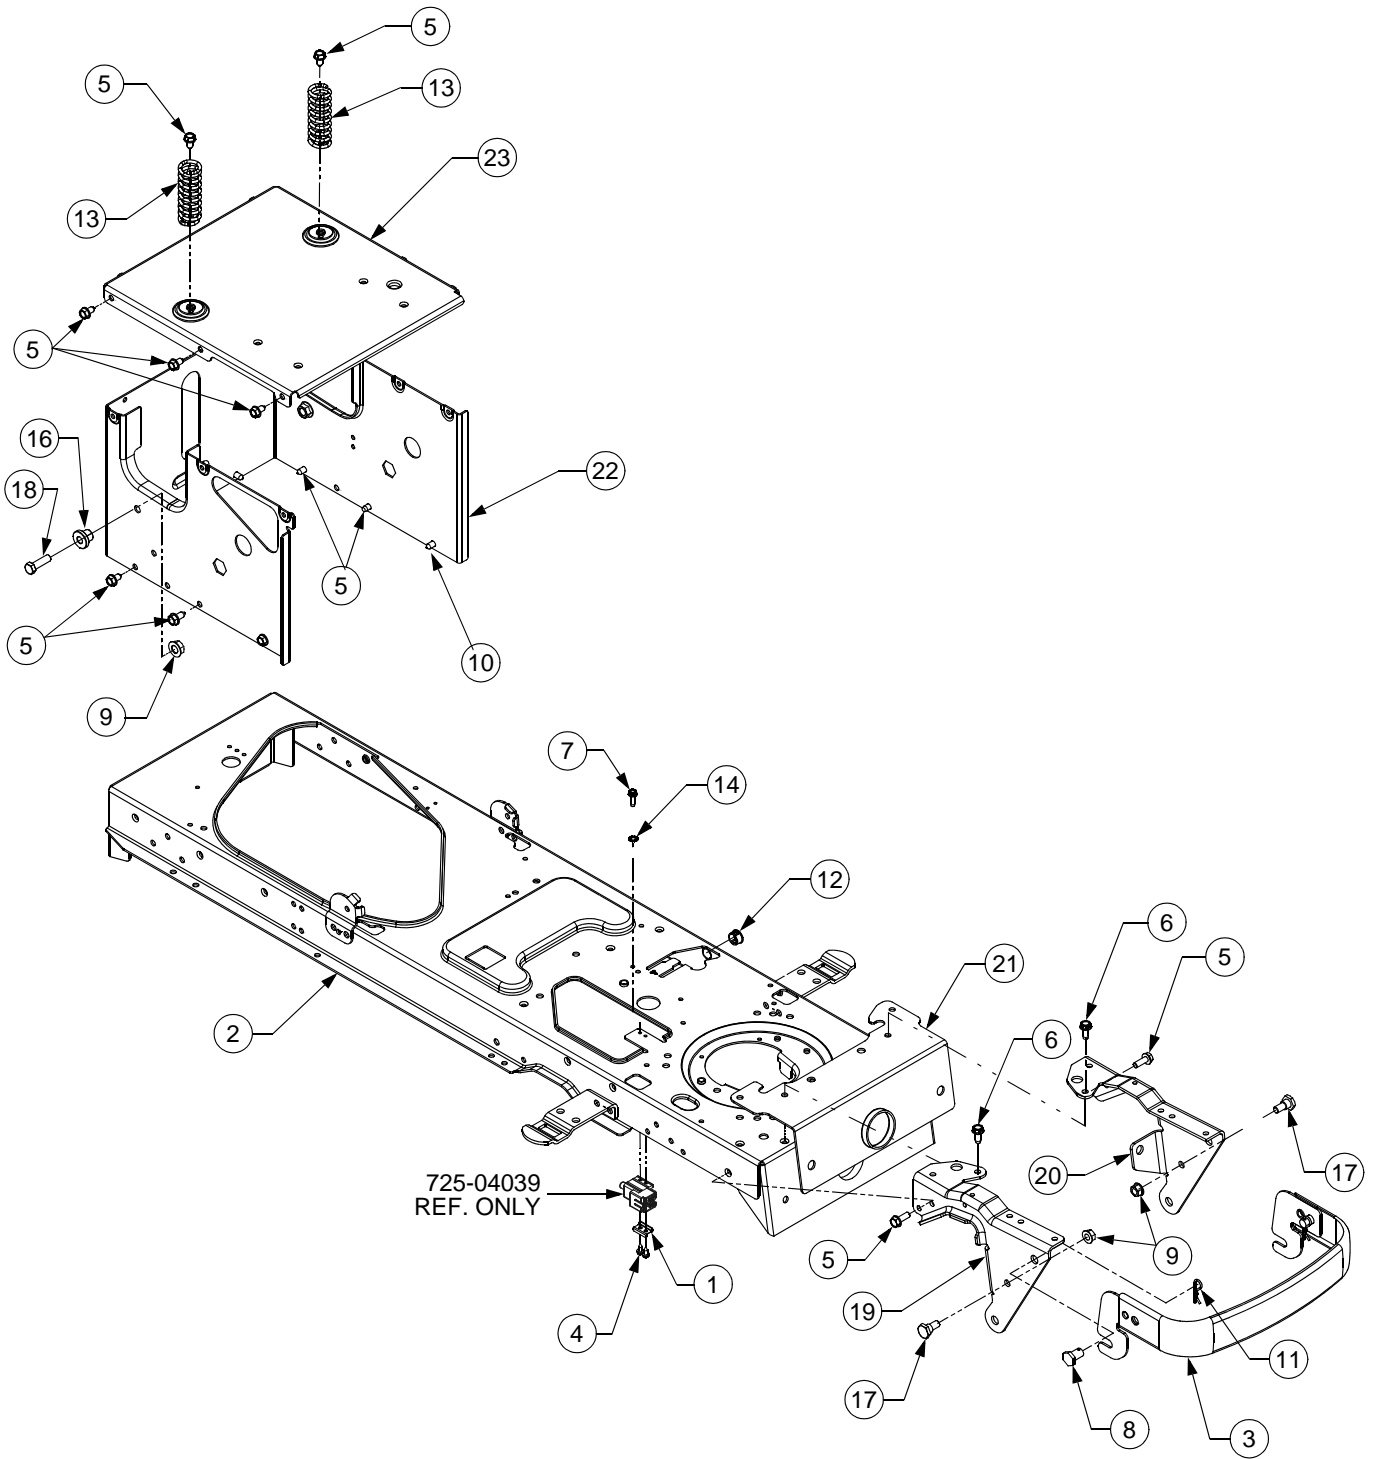

FRAME

FRAME

REF. NO.	PART NUMBER	DESCRIPTION	QTY.
1	17962	Plate, Switch	1
2	683-0304A	Frame Assembly, Lower	1
3	683-0612	Bumper Assembly	1
4	710-0224	Screw, Hex Wash. Hd. Tapp, 10-16 x .5	2
5	710-0726	Screw, Self-tapping, 5/16-18, 0.75	15
6	710-1260A	Screw, 5/16-18, 0.750	2
7	710-1652	Screw, Hex Wash. Hd. Tapp, 1/4-20 x 0.625	1
8	711-0332	Pin, Clevis, .50 Dia x .78 Lg	2
9	712-0130	Nut, Nylon Lock, 3/8-16	2
10	710-0607	Screw, Hex Wash. Tapp, 5/16-18 x .5	1
11	714-0145	Pin, Click, .092 x 1.64 Lg	2
12	741-04092	Snap Bushing	1
13	732-04035	Spring, Compression, 1.28 OD x 3.125 Lg	2
14	736-0222	Washer, Lock, Ext 1/4	2
16	738-04058	Shoulder Spacer	2
17	738-0143	Shoulder Screw, 3/8-16	2
18	710-3005	Hex Screw 3/8-16 x 1.25	2
19	783-0726C	Bracket, Pivot, Support RH	1
20	783-0727B	Bracket, Pivot, Support LH	1
21	783-0728	Bracket, Pivot, Bar	1
22	783-04330	Frame, Upper, Cub 1500	1
23	783-04329	Bracket, Frame, Seat	1