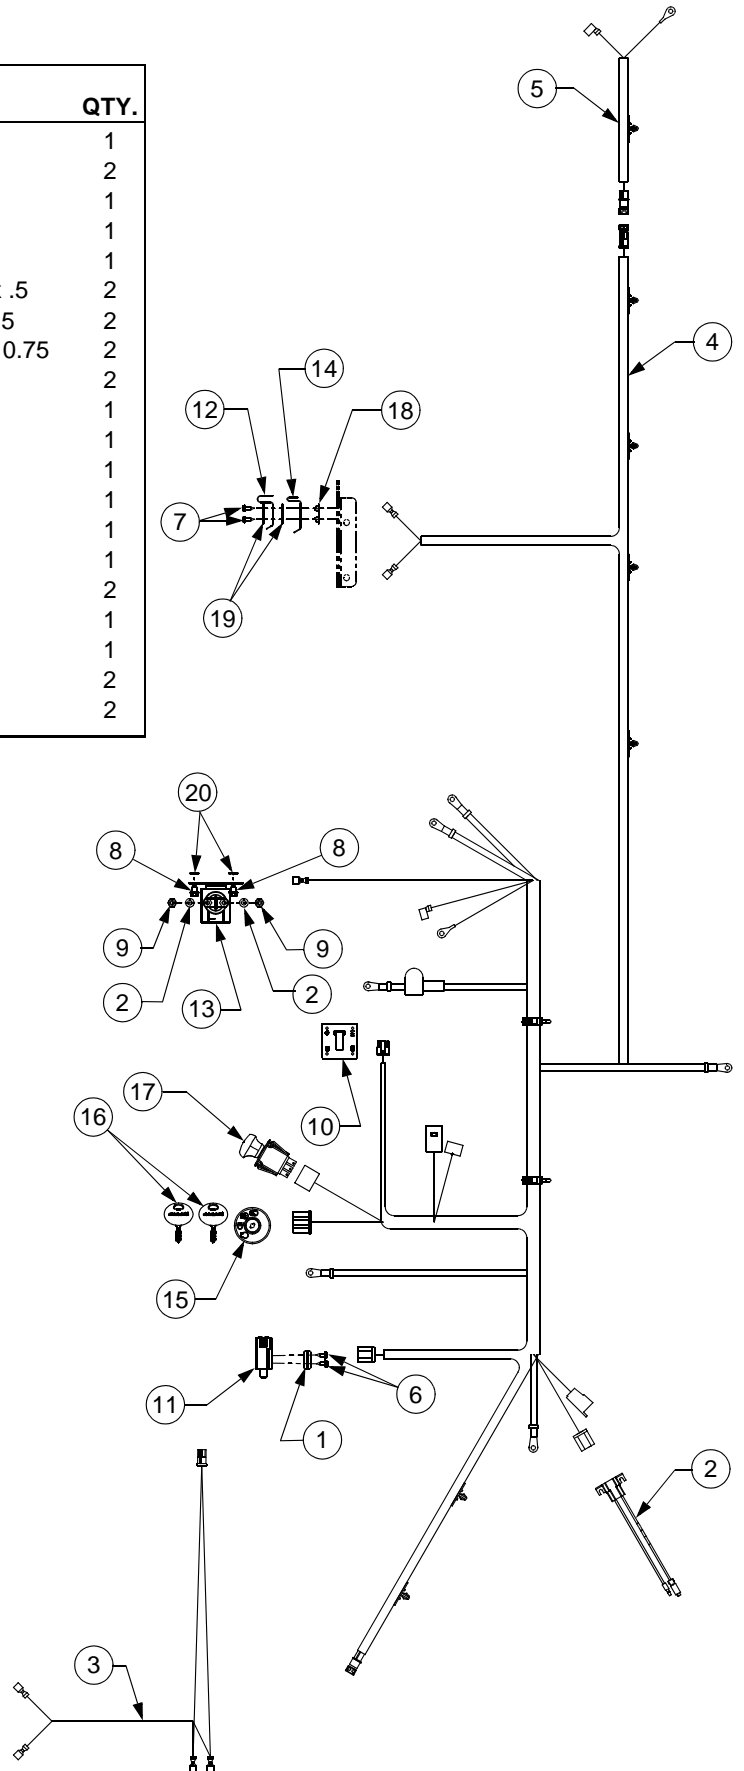

ELECTRICAL SYSTEM

REF. NO.	PART NUMBER	DESCRIPTION	QTY.
1	17962	Plate, Switch	1
2	736-0329	Washer, Lock, 1/4	2
3	629-04083	Harness Assembly, Headlight	1
4	629-04079	Harness Assembly	1
5	629-04082	Harness Assembly, Safety, Reverse	1
6	710-0224	Screw, Hx. Wash. Hd. Tapp, 10-16 x .5	2
7	710-0227	Screw, Hx. Wash. Hd. Tapp, 8-18 x .5	2
8	710-0642	Screw, Hx. Wash. Hd. Tapp, 1/4-20, 0.75	2
9	712-3006	Nut, Hex, 1/4-20, Gr5	2
10	725-04022	Indicator/ Meter Hour	1
11	725-04039	Switch, Interlock	1
12	725-1303	Switch, Outer Seat Spring	1
13	725-1426	Solenoid, Starter, 12V	1
14	725-1439	Switch, Inner Seat Spring	1
15	725-1741	Switch, Key, 4-Position	1
16	725-2054	Key, Switch, Plastic	2
17	725-04175	Switch, Electric PTO, Yellow Knob	1
18	726-0278	Plate, Insulator Boss	1
19	726-0279	Plate, Insulator	2
20	736-0222	Washer, Lock, Ext 1/4	2