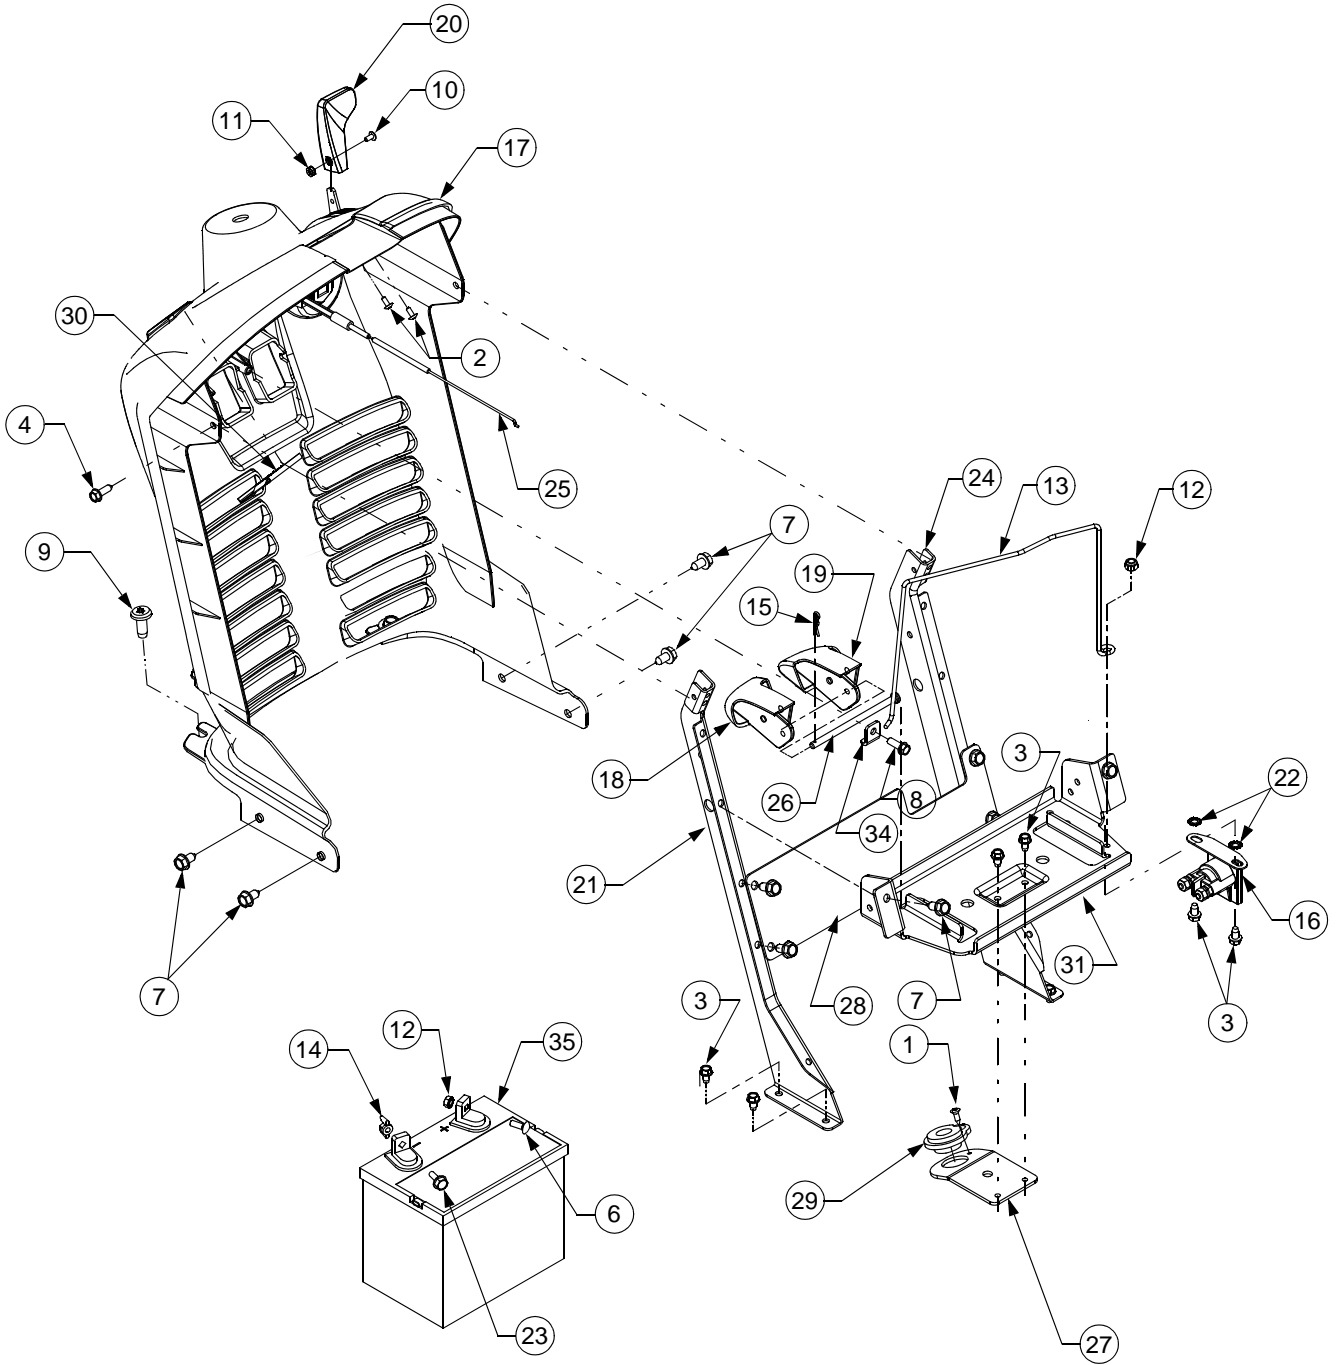

DASH PANEL

DASH PANEL

REF. NO.	PART NUMBER	DESCRIPTION	QTY.
1	710-0837	Screw, #10-16 x .625	1
2	710-0192	Screw, #10-24 x .375	2
3	710-0599	Screw, Self-tapping, 1/4-20, 0.500	6
4	710-0642	Screw, Hx. Wash. Hd, Tapp. 1/4-20 x .75	2
5	710-0650	Screw, Hx. Wash. Hd, Tapp, 5/16-18, .875	4
6	710-0703	Screw, Carriage, 1/4-20, .75,	1
7	710-0726	Screw, Hx. Wash. Hd, Tapp, 5/16-12 x .75	6
8	710-0895	Screw, 1/4-15, 0.750	1
9	710-1611B	Screw, Torx Hd. Tapp. 5/16-18 x .75	2
10	710-3217	Screw, Machine, #8-32, 0.375, Trus Phillips	1
11	712-0142	Nut, 8-32	1
12	712-0324	Nut, Nylon Lock, 1/4-20	1
13	747-04215	Strap, Battery	1
14	712-3087	Nut, Wing, 1/4-20	1
15	714-0104	Internal Cotter Pin, .072 x 1.13	1
16	725-1426	Solenoid, 12V, 100 Amp	1
17	731-04668	Dash	1
18	731-04294A	Lever, Dash, Cruise	1
19	731-04293A	Lever, Dash, Brake	1
20	731-3161	Knob, Throttle Control	1
21	783-04285	Dash Support, RH	1
22	736-0222	Washer, External Lock, 1/4	2
23	738-1132	Screw, Shoulder, 1/4-20, .25 x .15	1
24	783-04323	Dash Support, LH	1
25	746-04120	Control, Choke, 40.5	1
26	747-1323A	Rod, .250 Dia x 4.25 Lg.	1
27	783-04475	Bracket, Steering Support	1
28	783-04506	Plate, Dash Support	1
29	741-0587	Steering Colume Bearing	1
30	783-0462	Bracket, PTO Switch Retainer	1
31	783-1447A	Bracket, Support, Battery	1
34	783-1499	Bracket, Rod, Dash	1
35	725-1706A	Battery, 270 CCA	1