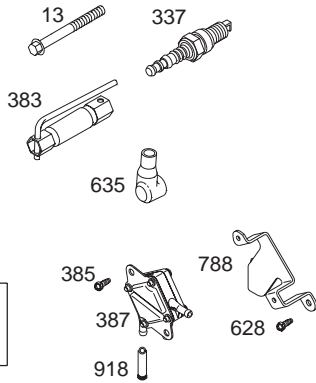

ENGINE (LT1024)