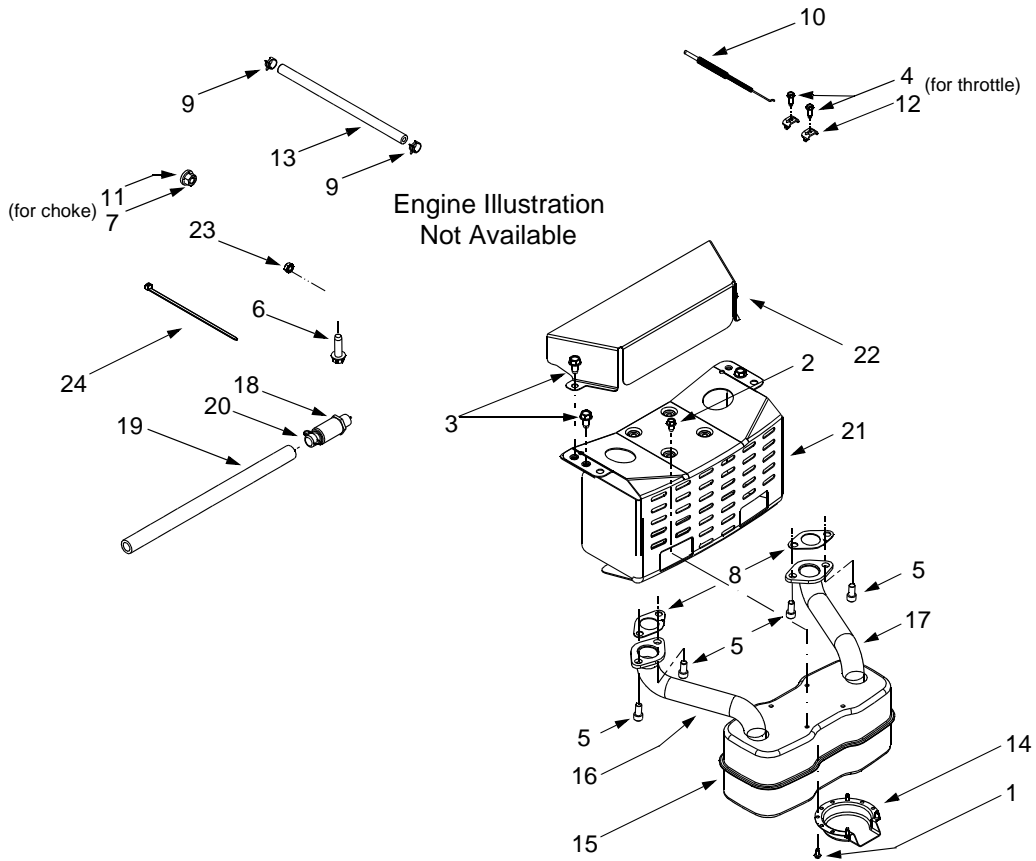

ENGINE ACCESSORIES

REF. NO.	PART NO.	DESCRIPTION
1	710-0227	Self-tapping Screw, #8-18 x.50
2	710-0599	Self-tapping Screw, 1/4-20 x.50
3	710-0726	Self-tapping Screw, 5/16-18 x.625
4	710-1237	Screw, #10-32 x.625 (OHV V-Twin)
5	710-1314A	Socket Cap Screw, 5/16-18 x.625
6	710-1315	Self-tapping Screw, 3/8-16 x 1.25
7	712-3017	Hex Nut, 3/8-16
8	721-0460	Exhaust Gasket (OHV V-Twin)
9	726-0205	Hose Clamp
10	746-1086	Throttle Cable (OHV V-Twin)
11	736-0300	Lock Washer,.406 x.875 x.059
12	751B221535	Casing Clamp (OHV V-Twin)
13	751-0535	Fuel Line Hose
14	751-0564A	Muffler Deflector
15	751-0616A	Muffler, Twin Inlet (OHV V-Twin)
16	751-0650A	RH Exhaust Pipe (OHV V-Twin)
17	751-0651A	LH Exhaust Pipe (OHV V-Twin)
18	751-3140	Oil Drain Valve
19	751-3141	Oil Drain Hose
20	751-3142	Oil Drain Cap
21	783-0615C	Muffler Heat Shield
22	783-0625C	Engine Heat Shield (OHV V-Twin)
23	712-0271	Hex Sems Nut, 1/4-20 (OHV V-Twin)
24	725-0157	Cable Tie