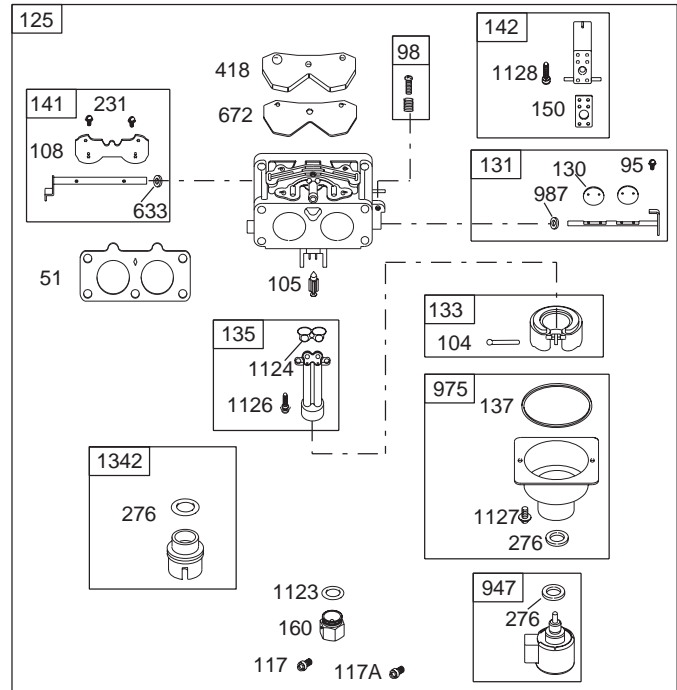

ENGINE (LT1024)