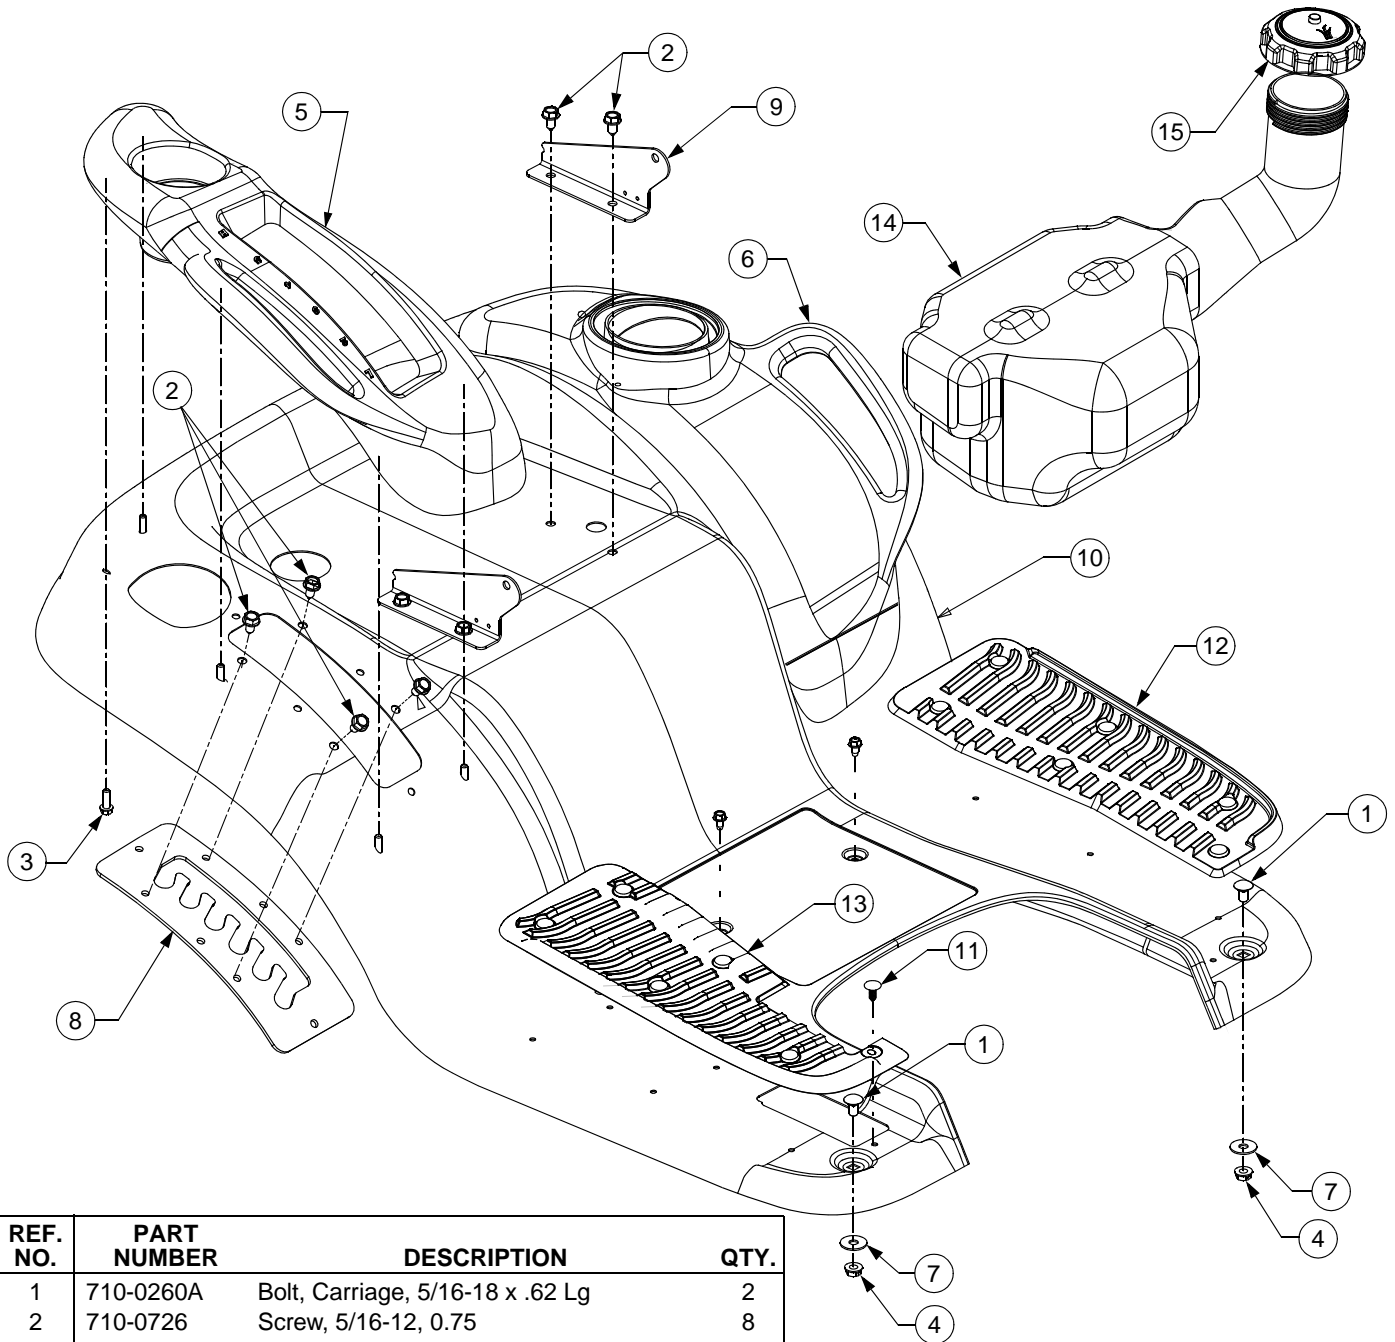

FENDER & FUEL TANK

REF. NO.	PART NUMBER	DESCRIPTION	QTY.
1	710-0260A	Bolt, Carriage, 5/16-18 x .62 Lg	2
2	710-0726	Screw, 5/16-12, 0.75	8
3	710-0895	Screw, 1/4-15, 0.750	9
4	712-0429	Nut, Nylon Lock, 5/16-18	2
5	731-2616A	Cover, Fender, RH	1
6	731-2617	Cover, Fender, LH	1
7	736-3078	Washer, Flat, .349 x 1.00 x .063	2
8	783-0677	Bracket, Lift, Adjustment	1
9	783-0715B	Bracket, Seat, Mount	2
10	783-04398	Fender	1
11	726-3046	Clip, Ratchet, .250 Dia	12
12	735-0697	Pad, Foot, LH	1
13	735-0698A	Pad, Foot, RH	1
14	751-0819A	Tank, Fuel	1
15	751-3124B	Cap, Fuel	1
16	710-0599	Screw, Self-tapping, 1/4-20, 0.500	2