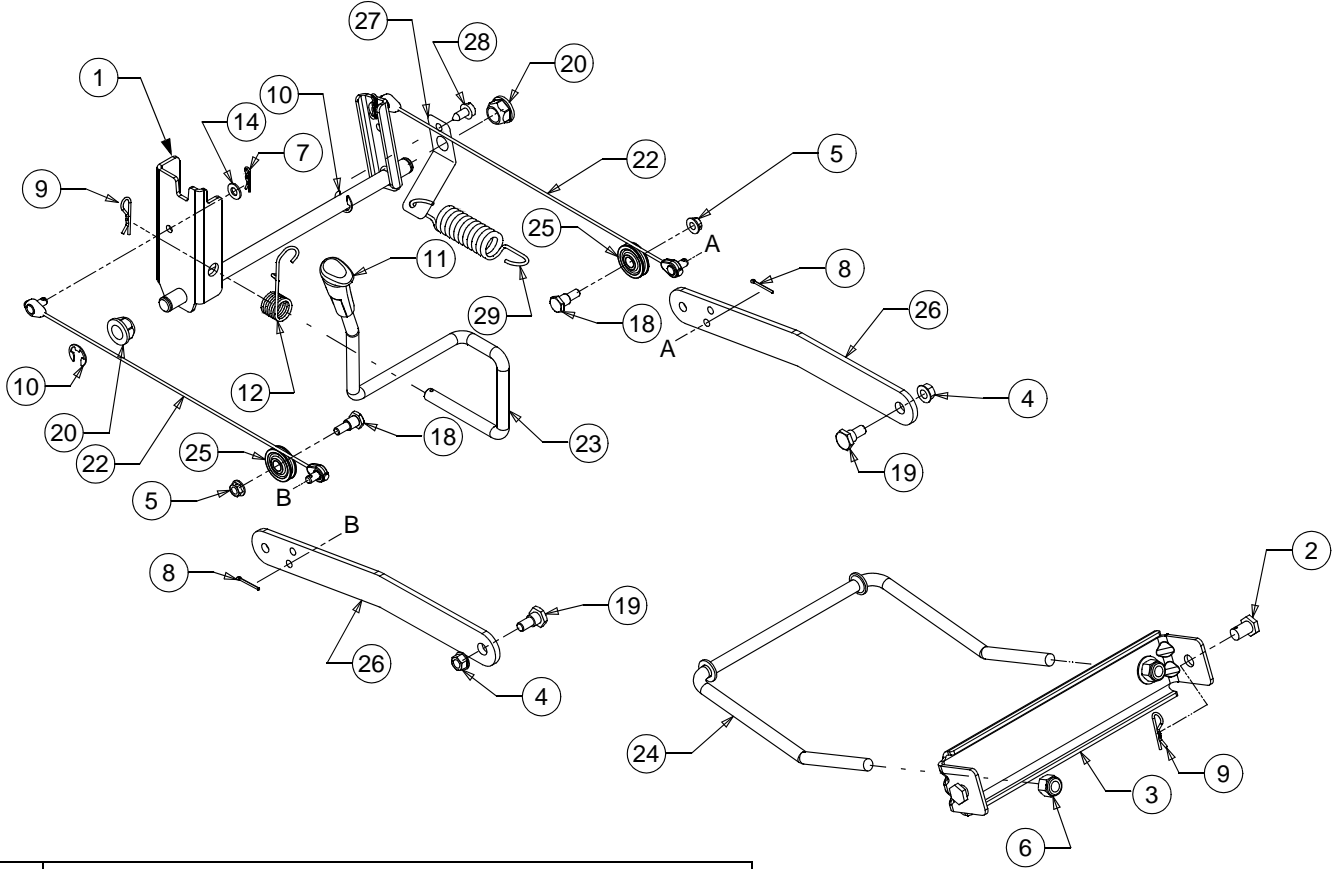

FRAME

FRAME

REF. NO.	PART NUMBER	DESCRIPTION	QTY.
1	17962	Plate, Switch	1
2	683-0304A	Frame Assembly, Lower	1
3	683-0612	Bumper Assembly	1
4	710-0224	Screw, Hex Wash. Hd. Tapp, 10-16 x .5	2
5	710-0726	Screw, Self-tapping, 5/16-18, 0.75	15
6	710-1260A	Screw, 5/16-18, 0.750	2
7	710-1652	Screw, Hex Wash. Hd. Tapp, 1/4-20 x 0.625	1
8	711-0332	Pin, Clevis, .50 Dia x .78 Lg	2
9	712-0130	Nut, Nylon Lock, 3/8-16	2
10	710-0607	Screw, Hex Wash. Tapp, 5/16-18 x .5	1
11	714-0145	Pin, Click, .092 x 1.64 Lg	2
12	741-04092	Snap Bushing	1
13	732-04035	Spring, Compression, 1.28 OD x 3.125 Lg	2
14	736-0222	Washer, Lock, Ext 1/4	2
16	738-04058	Shoulder Spacer	2
17	738-0143	Shoulder Screw, 3/8-16	2
18	710-3005	Hex Screw 3/8-16 x 1.25	2
19	783-0726C	Bracket, Pivot, Support RH	1
20	783-0727B	Bracket, Pivot, Support LH	1
21	783-0728	Bracket, Pivot, Bar	1
22	783-04330	Frame, Upper, Cub 1500	1
23	783-04329	Bracket, Frame, Seat	1

LIFT ASSEMBLY

REF. NO.	PART NUMBER	DESCRIPTION	QTY.
1	683-04079	Shaft Assembly, Lift	1
2	711-0332	Pin, Clevis, .50 Dia x .78 Lg	2
3	783-0720A	Bracket, Adjustment, Front Deck Rod	1
4	712-0130	Nut, Nylon Lock, 3/8-16	2
5	712-0429	Nut, Nylon Lock, 5/16-18, Gr5	2
6	712-3083	Nut, Hex Lock, 1/2-13, Gr8, Nylon	2
7	714-0104	Pin, Cotter, .072 Dia. x 1.13 Lg	2
8	714-0111	Pin, Cotter, 3/32, 1.0	2
9	714-04023	Pin, Click, .092 x 1.64 Lg	2
10	716-0106A	E-ring, .625 Dia. Shaft	2
11	720-0311	Grip, Handle	1
12	732-0874	Spring, Torsion	1
18	738-0138A	Screw, Hex Cap, 5/16-18x.620 Gr2	2
19	738-0143	Shoulder Screw, 3/8-16	2
20	741-0225	Bearing, Hex Flange	2
22	746-0968	Cable, Lift, 16.16 Lg	2
23	747-04155	Handle, Lift	1
24	747-1324	Rod, Deck, Front Adjustment .5" Dia	1
25	756-1154	Pulley, Roller	2
26	783-0678A	Lift, Arm	2
27	783-04462	Lift Bracket	1
28	710-0726	Screw, Self-tapping, 5/16-18 x.625	1
29	732-0934	Spring, Extension, 1.15 x 5.99	1