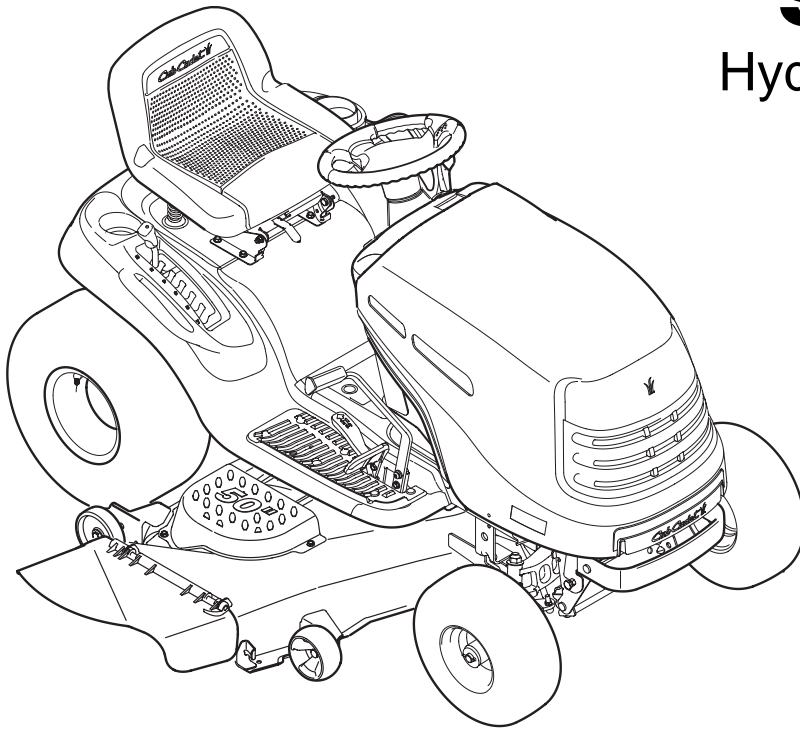

Cub Cadet

Parts Manual

SERIES 1000

Hydrostatic Lawn Tractor

Models LT1024

CUB CADET LLC, P.O. BOX 361131 CLEVELAND, OHIO 44136-0019

PRINTED IN U.S.A.

FORM NO. 769-01022.

1/16/04

MODEL LT1024

TABLE OF CONTENTS

DESCRIPTION	PAGE	DESCRIPTION	PAGE
Axle, Front	6	Fender	10
Battery	16	Frame	8
Brake Pedal	12	Fuel Tank	10
Head Lamp	18	Grille	18
Mower Deck, 50-inch.....	21	Hood	18
Pedal Controls	12	Deck Lift Handle/Linkage	11
Dash Panel	16	Muffler	15
Drive System	4	PTO Clutch	20
Electrical Sysytem	19	Seat	14
Engines	23	Steering	6
Engine Accessories	15	Wheels, Front & Rear	3