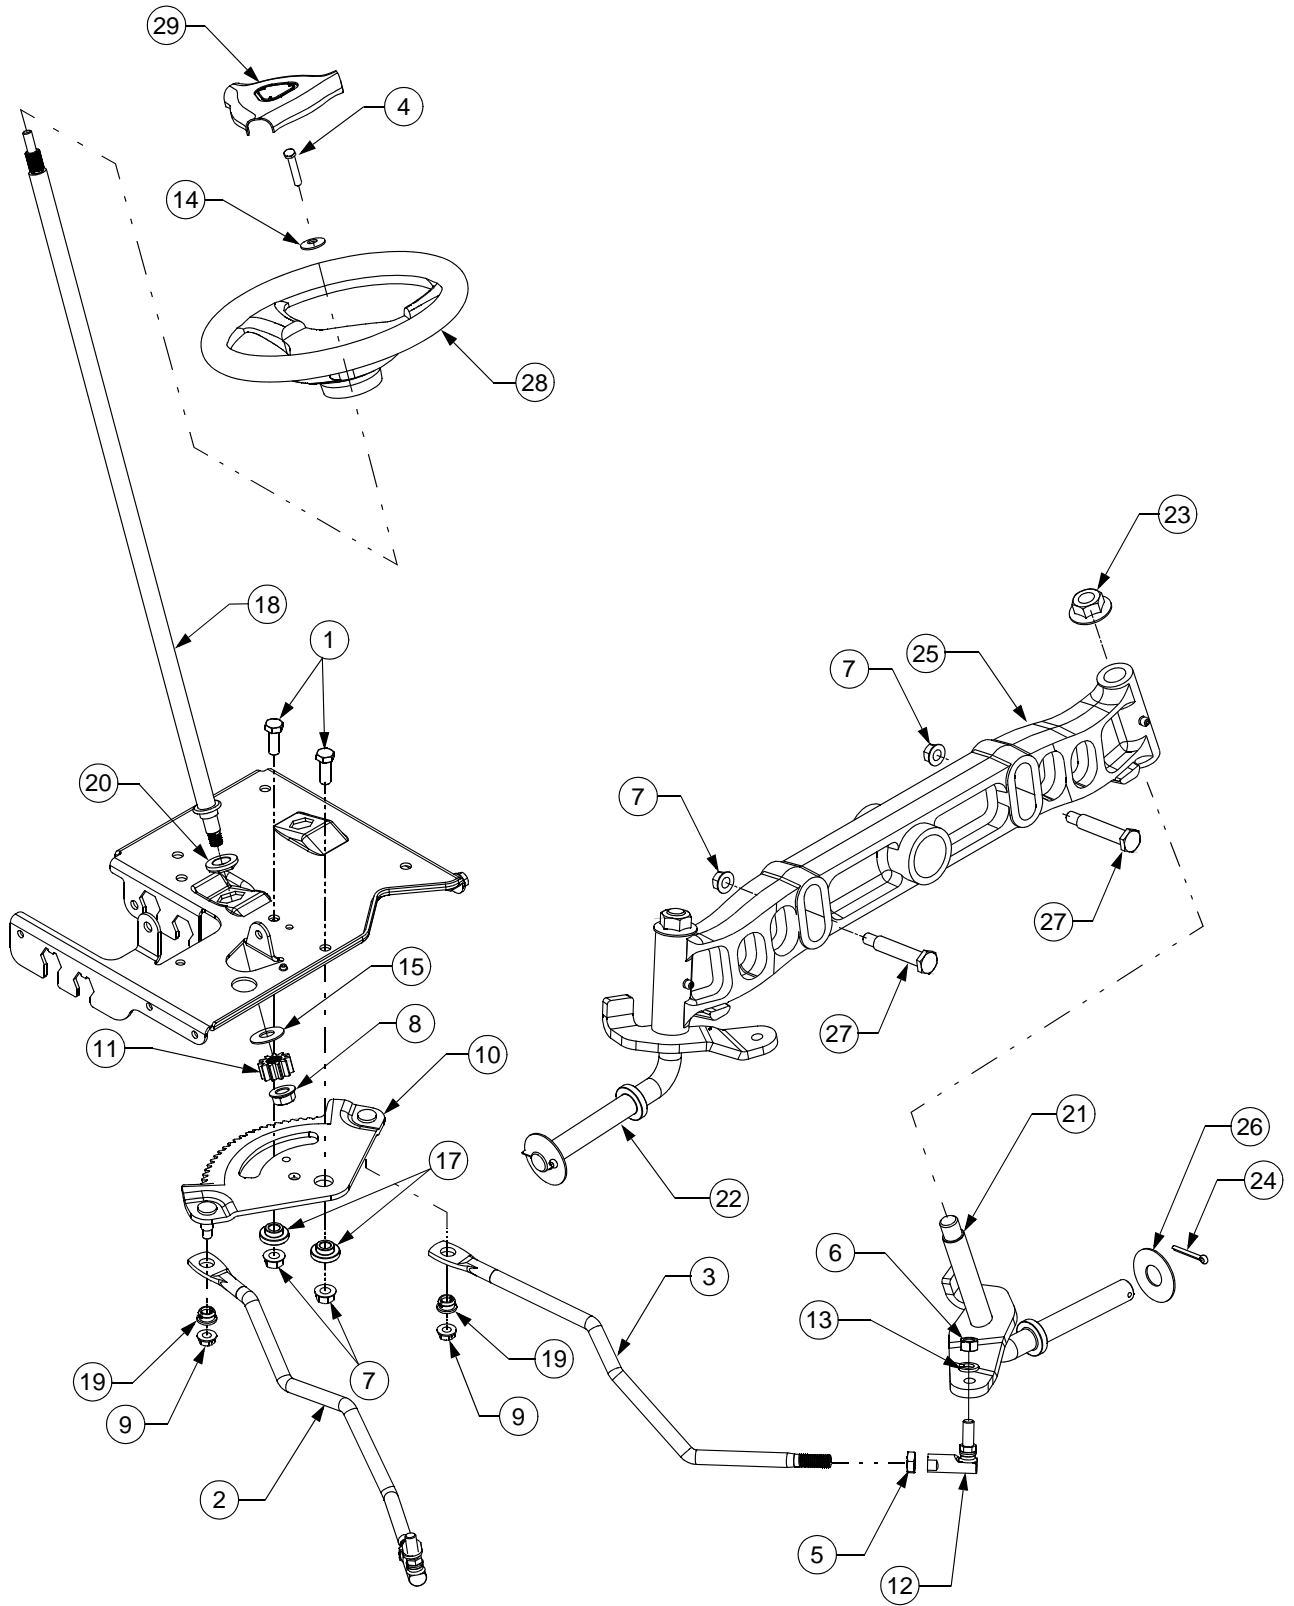

STEERING

STEERING

REF. NO.	PART NUMBER	DESCRIPTION	QTY.
1	710-0514	Hex Cap Screw, 3/8-16, 1.00, Gr5, Std	2
2	711-1408	Link, Drag, RH	1
3	711-1409A	Link, Drag, LH	1
4	710-1260A	Self-tapping Screw, 5/16-18 x .75	1
5	712-0240	Nut, Jam, 7/16-20, Gr2	2
6	712-0241	Nut, Hex, 3/8-24, Gr5	2
7	712-0130	Nut, Nylon Lock, 3/8-16	4
8	712-0459	Nut, Flange Lock, 7/16-20	1
9	712-0429	Nut, Nylon Lock, 5/16-18	2
10	717-1550E	Gear, Steering, 11/90 Ratio	1
11	717-1554	Gear, Pinion, Steering	1
12	723-0610	Ball Joint, 7/16-20	2
13	736-0169	Washer, Lock, 3/8 , Regular Duty	2
14	736-3004	Washer, Flat, .406 x .875 x .105	1
15	736-3084	Washer, Flat, .510 x 1.120 x .060	1
16	737-3007	Grease, Alvania Ep 2	1
17	738-0372B	Spacer, Shoulder, 1.00 x .38 x .38	2
18	738-04075	Shaft, Steering, .625 OD x 25.00 Lg	1
19	741-0475	Bushing, Plastic, .380 ID	2
20	741-0656	Bearing, Hex Flange, 5/8	1
21	683-04101	Axle Assembly, LH .750 Dia	1
22	683-04102	Axle Assembly, RH .750 Dia	1
23	712-0417A	Nut, Hex, Flange, 5/8-18	2
24	714-0162	Pin, Cot, 5/32, 1.25	2
25	719-0525C	Axle, Pivot, Cast .750 Dia	1
26	736-0866	Washer, Flat, .755 x 1.92 x .060	2
27	738-1011	Spacer, Shoulder, .500 x 2.230, 3/8-16	2
28	731-04008	Wheel, Steering, Three Spoke	1
29	731-04532	Cover, Steering Wheel	1