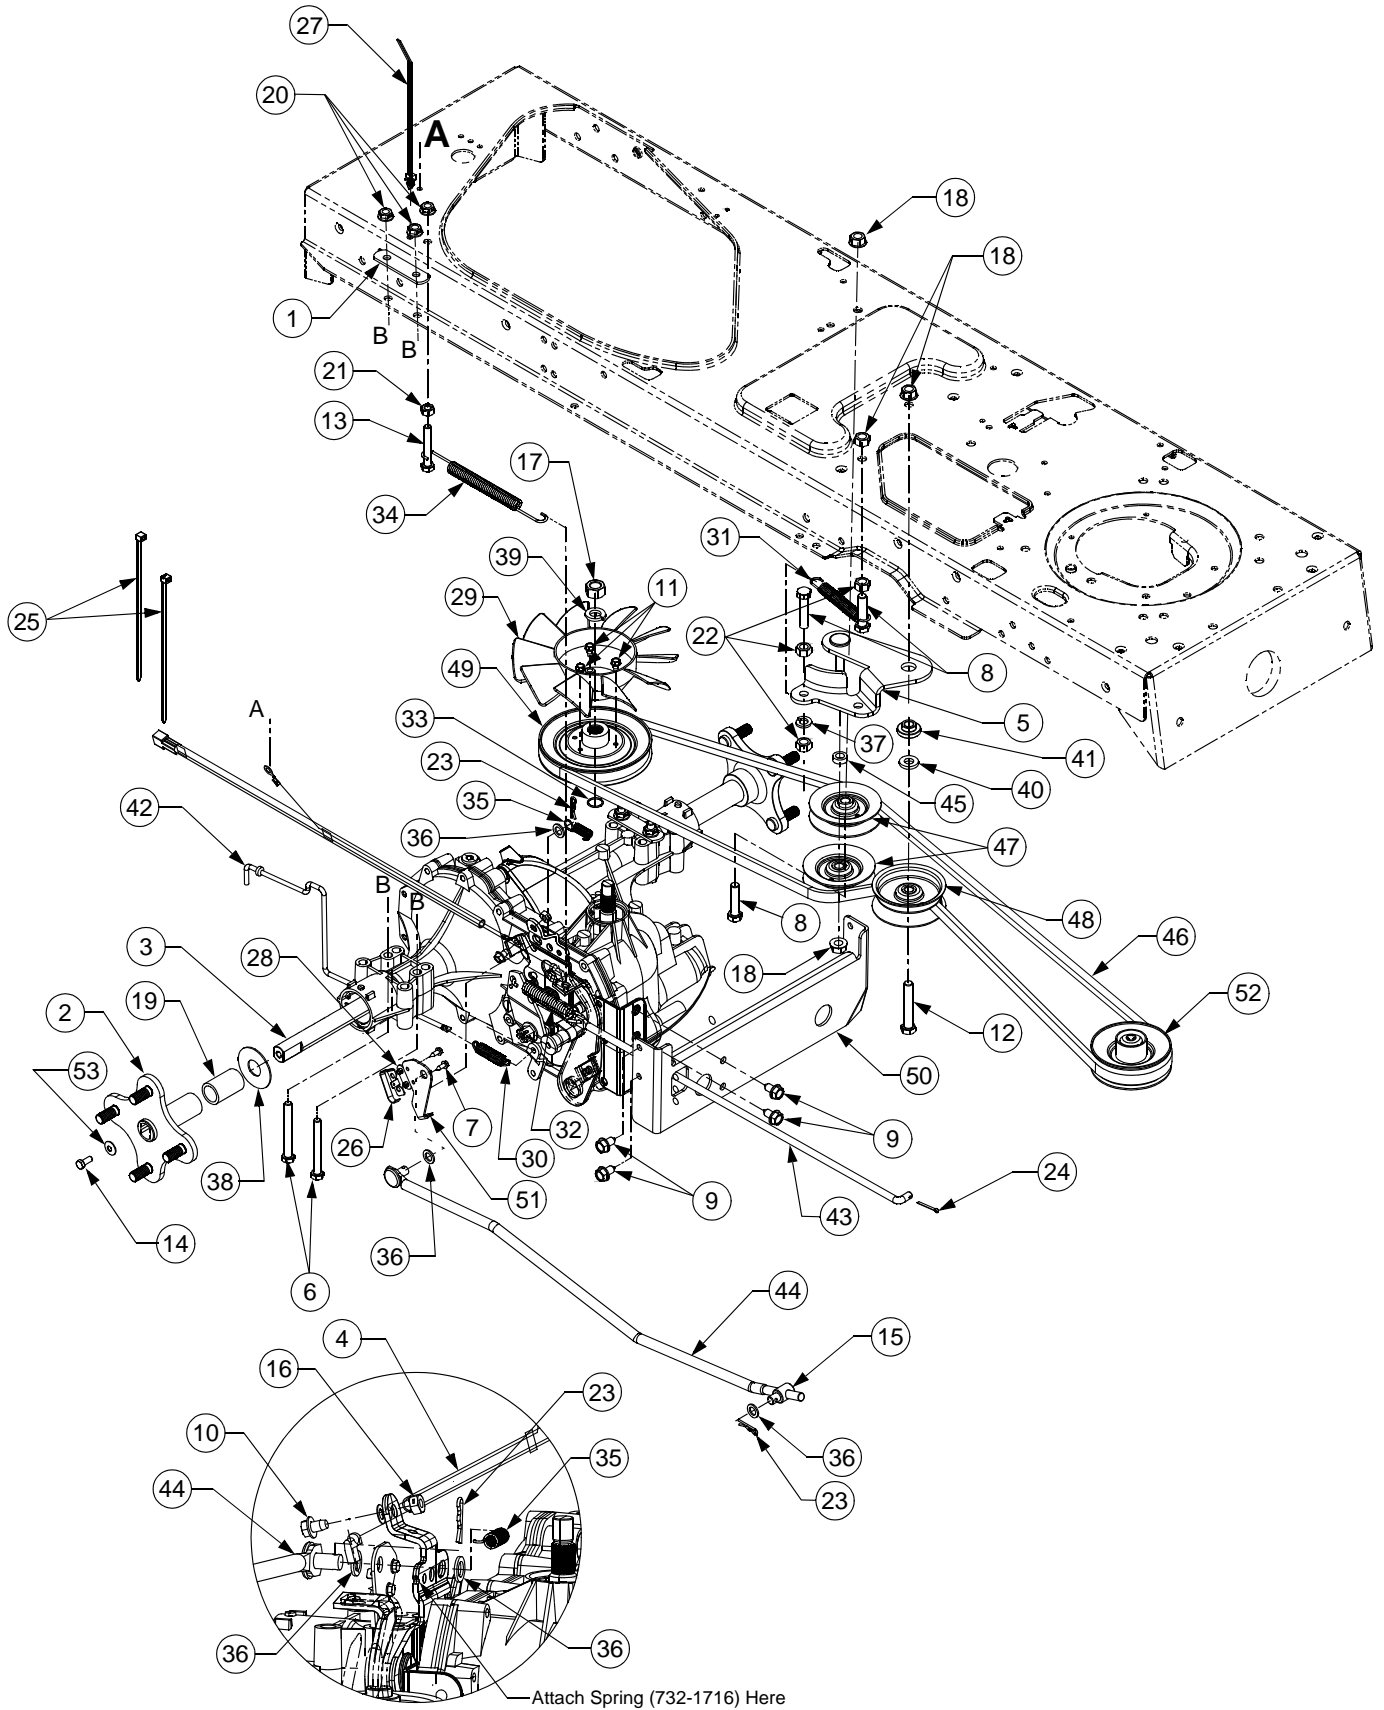

DRIVE SYSTEM

DRIVE SYSTEM

REF. NO.	PART NUMBER	DESCRIPTION	QTY.
1	17840	Bracket, Mounting, Transaxle	2
2	618-04154	Hub Assembly, Wheel	2
3	618-0319	Transmission, Hydrostatic	1
4	629-0949A	Harness Assembly, Ground & Reverse	1
5	783-04442	Bracket Assembly, Idler, Center Dbl	1
6	710-1266	Hex Cap Screw, 5/16-18,3.5, Gr5	4
7	710-0227	Screw, #8-18, 0.500	2
8	710-0344	Hex Cap Screw, 3/8-16, 1.50, Gr5	3
9	710-0726	Screw, 5/16-12, 0.75	6
10	710-0599	Screw, 1/4-20, 0.5	1
11	710-3007	Screw, #12-24, 0.375	3
12	710-3011	Hex Cap Screw, 3/8-16, 2.25, Gr5	1
13	710-3103	Hex Cap Screw, 5/16-18, 2.00, Gr5	1
14	710-0627	Hex Cap Screw, 5/16-24 x .750	2
15	711-0832	Ferrule, 3/8-24 x .375 Dia	1
16	712-0291	Nut, Hex Lock, 1/4-20	1
17	712-0333	Nut, Hex, 1/2-20, Gr2	1
18	712-0130	Nut, Nylon Lock, 3/8-16	4
19	731-04675	Sleeve, 1.5"	2
20	712-0429	Nut, Nylon Lock, 5/16-18, Gr5	5
21	712-3010	Nut, Hex, 5/16-18, Gr5	1
22	712-3017	Nut, Hex, 3/8-16, Gr8	3
23	714-0104	Pin, Cotter, .072 Dia. x 1.13 Lg	2
24	714-0111	Pin, Cotter, 3/32, 1.0	1
25	725-0157	Cable, Tie, 3/16 x .05 x 7.4	2
26	725-1644	Switch, Spring, Short	1
27	726-0154	Tie, Cable, Push Mount 7.5 Lg	1
28	726-0320	Plate, Insulator Nut	1
29	731-1449A	Fan, Blade, 10"	1
30	732-0209	Spring, .48 OD x 2.03 Extension	1
31	732-0429A	Spring, Extension, .50 Dia x 3.97 Lg	1
32	732-0716	Spring, Extension, .59 OD x 4.00 Lg	1
33	732-0729	Ring, Wire	1
34	732-0994	Spring, Extension, .500 Dia x 7.0 Lg	1
35	732-3118	Spring, Extension, 3/8 OD x 1.44 Lg	1
36	736-0140	Washer, Flat, .385 x .62 x .063	3
37	736-0169	Washer, Lock, 3/8 , Regular Duty	1
38	736-0866	Washer, Flat, .755 x 1.92 x .060	2
39	736-0921	Washer, Lock, 1/2 , Regular Duty	1
40	736-3010	Washer, Flat, .407 x .812 x .135 Hdn	1
41	738-0372B	Spacer, Shoulder, 1.00 x .38 x .38	1
42	747-1149	Rod, Hydro Bypass	1
43	747-1150	Rod, Brake, Hydro	1
44	747-1151	Rod, Control, Hydro	1
45	750-0535	Spacer, .376 ID x .625 OD x .22	1
46	754-0640	Belt, V Type, Poly (Use w/ 756-1166)	1
	754-0461	Belt, V Type, Poly (Use w/ 756-04111)	1
47	756-0116	Pulley, Idler, V Type x 3.06 Dia	2
48	756-0981A	Pulley, Idler, Flat 2.75 OD	1
49	756-1166	Pulley, Input, 5.0 Dia	1
	756-04111	Pulley, Engine, 4.11Dia.	1
50	783-0810	Bracket, Transmission, Torque Hydro	1
51	783-1019	Bracket, Actuator, Switch	1
52	756-0978A	Pulley, Engine, 3.56 Dia.	1
53	736-0242	Belle Washer	2