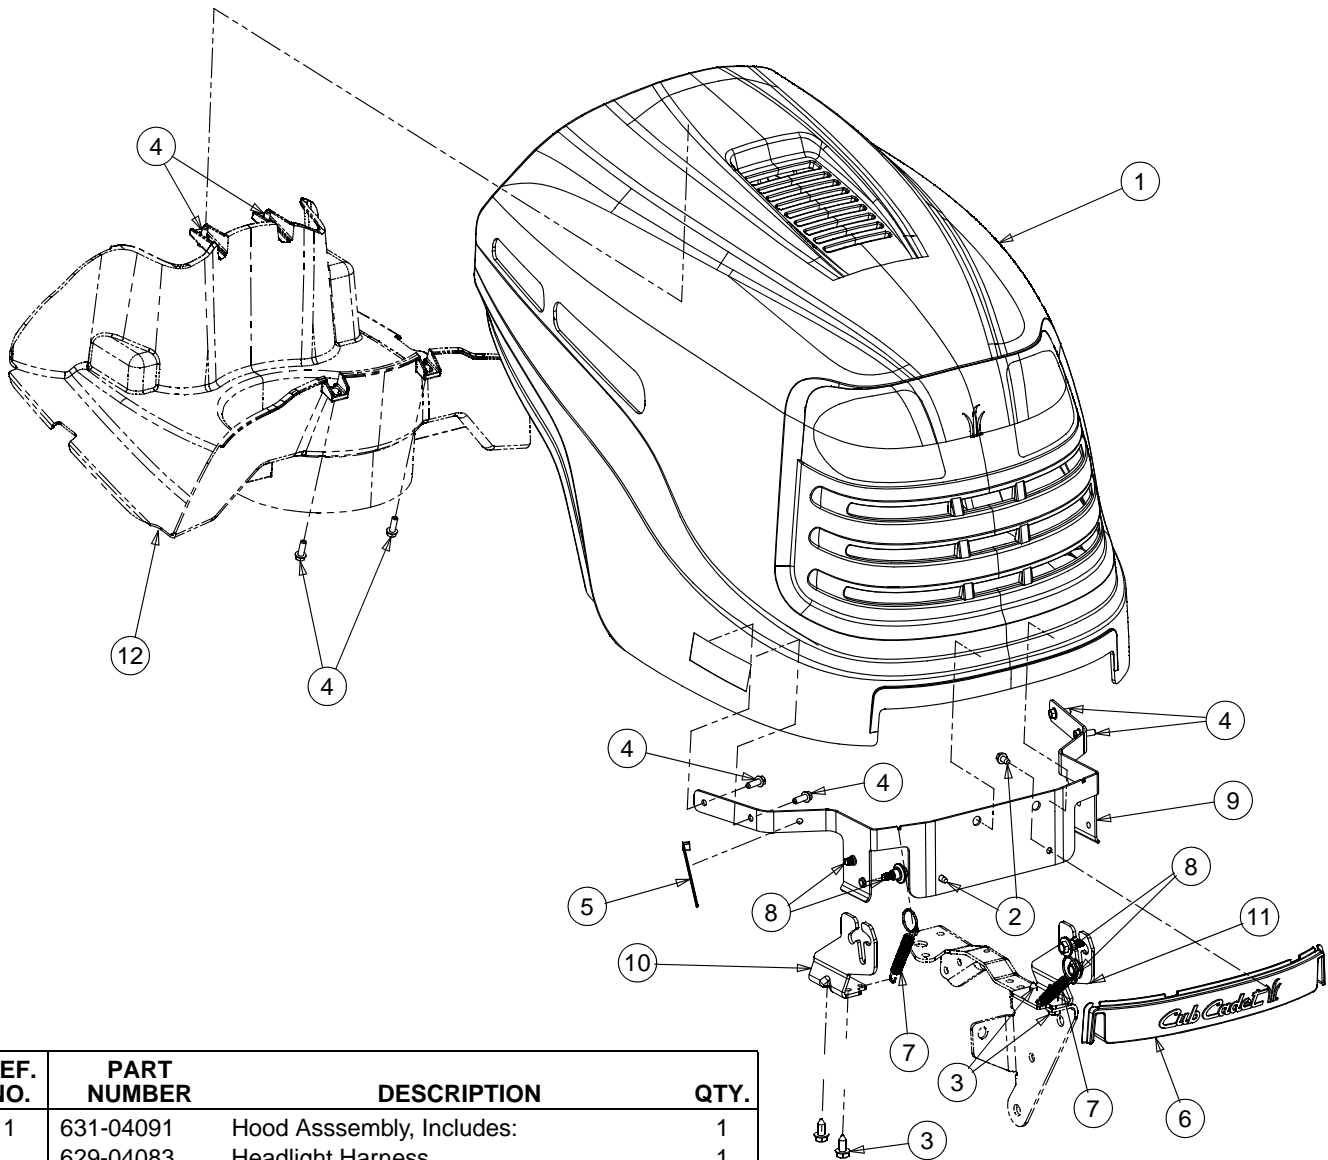

HOOD & GRILLE

REF. NO.	PART NUMBER	DESCRIPTION	QTY.
1	631-04091	Hood Assembly, Includes:	1
	629-04083	Headlight Harness	1
	725-0963	Minirature Lamp, 12 V	2
	725-1649	Lamp Socket	2
	731-04567	Hood	1
	731-04577	Headlight Lens	1
	777X41562	Headlight Lens Reflector, RH	1
	777X41563	Headlight Lens Reflector, RH	1
2	710-0599	Screw, Hx. Wash, Hd,Tapp 1/4-20 x .5	2
3	710-0726	Self-tapping Screw, 5/16-18 x.625	4
4	710-0895	Screw, 1/4-15 x .75	8
5	725-0157	Cable Tie	1
6	731-04687A	Cover, Front Hood	1
7	732-04189B	Spring, .46 x 4.12	2
8	738-04091	Shoulder Screw, .43 x .29 x 5/16-18	4
9	783-04428	Pivot Bracket	1
10	783-04464A	Pivot Bracket, Hood, RH	1
11	783-04465A	Pivot Bracket, Hood, LH	1
12	731-04579	Hood Plenum	1