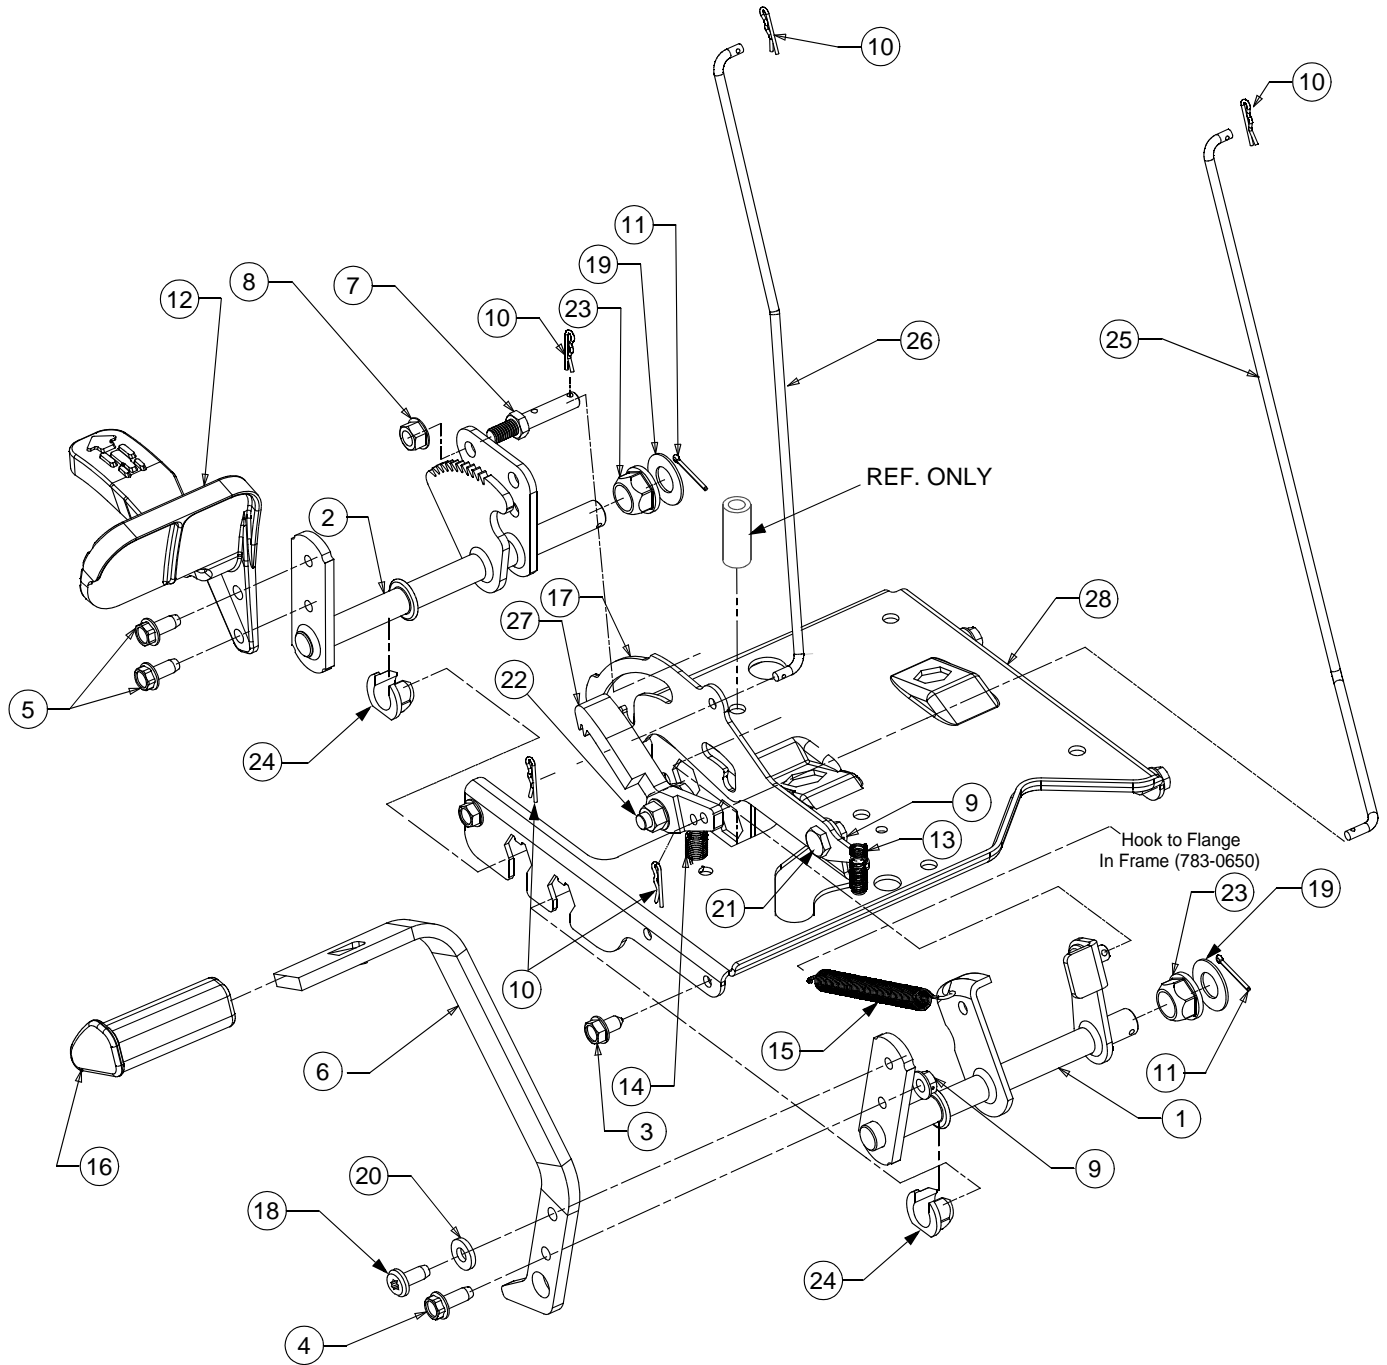

PEDAL ASSEMBLY

PEDAL ASSEMBLY

REF. NO.	PART NUMBER	DESCRIPTION	QTY.
1	647-0031B	Control Assembly, Brake	1
2	647-0049A	Control Assembly, Hydro	1
3	710-0726	Screw, Self-tapping, 5/16-12, 0.75	4
4	710-0650	Screw, Self-tapping, 5/16-18, 0.875	1
5	710-1260A	Screw, 5/16-18, 0.750	2
6	783-0773A	Pedal, Brake	1
7	711-1363	Pin, 3/8-16, 3/8 x 2.43 Lg	1
8	712-0130	Nut, Nylon Lock, 3/8-16	2
9	712-0429	Nut, Nylon Lock, 5/16-18, Gr5	2
10	714-0104	Pin, Cotter, .072 Dia. x 1.13 Lg	5
11	714-0111	Pin, Cotter, 3/32, 1.0	2
12	719-0584A	Pedal, Hydro Control	1
13	732-0335	Spring, Compression, .405 x 1.17	1
14	732-0955	Spring, Extension, .50 OD x 1.41 Lg	1
15	732-0963	Spring, Extension, .50 Dia x 6.37 Lg	1
16	735-3049	Pad, Brake, Control	1
17	783-0663C	Bracket, Lockout, Hydro	1
18	710-1611B	Screw, Torx Hd. Tapp. 5/16-18 x .75	1
19	736-0187	Washer, Flat .64 ID x 1.24 x .06	2
20	736-3008	Washer, Flat, .344 x .750 x .120	1
21	738-0155	Shoulder, Screw .437 x 1.62 Lg	1
22	738-0507B	Screw, Shoulder, .500 Dia x .434	1
23	741-0225	Bearing, Hex Flange	2
24	741-3065B	Bearing, Hex Flange, .628 ID, Split	2
25	747-04096	Rod, Control, Cruise	1
26	747-04093	Rod, Control, Brake Lock	1
27	748-04039B	Latch, Cruise	1
28	783-0653F	Bracket, Support, Stearing	1