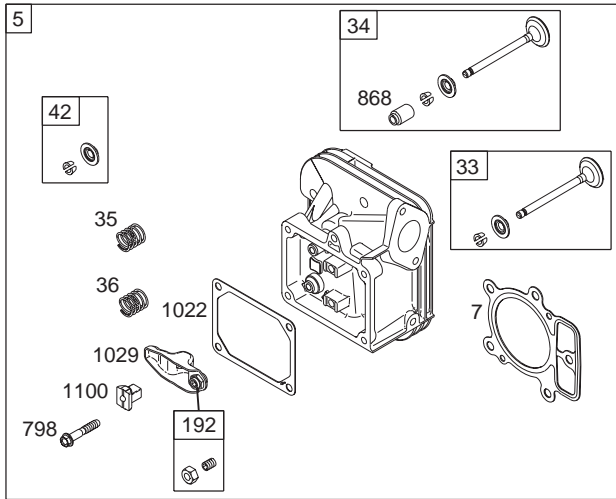

ENGINE (LT1024)