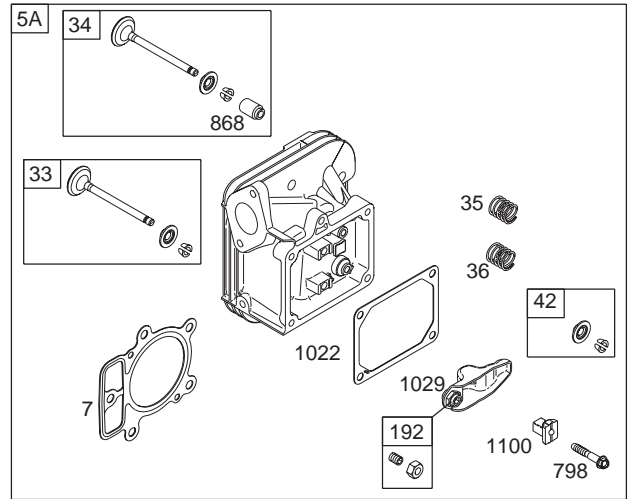

ENGINE (LT1024)