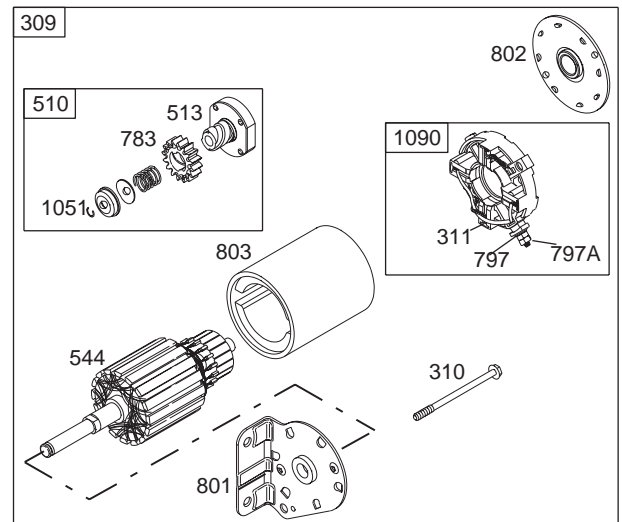

ENGINE (LT1024)

- Included in Engine Gasket Set, Key. No. 358
- ∅ Included in Carburetor Overhaul Kit, Key. No. 121
- ‡ Included in Carburetor Gasket Set, Key. No. 977
- + Included in Valve Gasket Set, Key. No. 1095

ENGINE (LT1024)

REF. NO.	PART NUMBER	DESCRIPTION	REF. NO.	PART NUMBER	DESCRIPTION
1	699753	Cylinder Assembly	121	699734	Kit-Carburetor Overhaul
2	499585	Kit-Bushing/Seal (Magneto Side)	125	699709	Carburetor
3	391086•	Seal-Oil (Magneto Side)	130	690993	Valve-Throttle
4	699747	Sump-Engine	131	499805	Kit-Throttle Shaft
5	697580	Head-Cylinder (Cylinder 1)	133	699724	Float-Carburetor
5A	697581	Head-Cylinder (Cylinder 2)	135	699729	Tube-Fuel Transfer
7	693997•+	Gasket-Cylinder Head	137	690994Ø‡	Gasket-Float Bowl
8	499601	Breather Assembly	141	699722	Kit-Choke Shaft
9	690937•	Gasket-Breather	142	699726Ø	Nozzle-Carburetor
10	690960	Screw (Breather Assembly)	146	690979	Key-Timing
11	690942	Tube-Breather	150	690995Ø‡	Gasket-Nozzle
12	697227•	Gasket-Crankcase	160	699727	Retainer-Solenoid
13	690360	Screw (Cylinder Head)	163	691001•+	Gasket-Air Cleaner
15	690946	Plug-Oil Drain	165	693148	Nut (Ring Gear)
16	691046	Crankshaft	187	691050	Line-Fuel
20	690947•	Seal-Oil (PTO Side)	187A	691049	Line-Fuel (Molded)
22	694966	Screw (Engine Sump)	188	690960	Screw (Control Bracket)
23	691053	Flywheel	192	690083	Adjuster-Rocker Arm
24	222698	Key-Flywheel	209	697674	Spring-Governor
25	697679	Piston Assembly (Standard)	211	691019	Spring-Governed Idle
25	697681	Piston Assembly(.020")	212	695238	Link-Throttle
26	697683	Ring Set-Piston (Standard)	213	691021	Bracket-Choke Control
26	697685	Ring Set-Piston (.020")	216	691022	Link-Choke
27	690975	Lock-Piston Pin	219	698231	Gear-Governor
28	690229	Pin-Piston	220	690412	Washer (Governor Lever)
29	499583	Rod-Connecting	222	698761	Bracket-Control
32	690976	Screw (Connecting Rod)	227	691048	Lever-Governor Control
33	697576	Valve-Exhaust	231	690718	Screw (Choke Valve)
34	499597	Valve-Intake	239	491657	Switch-Oil Pressure
35	690963	Spring-Valve (Intake)	240	695666	Filter-Fuel
36	690963	Spring-Valve (Exhaust)	250	690957	Retainer-Breather
42	499586	Keeper-Valve	252	690956	Collector-Oil
45	690977	Tappet-Valve	276	690997•Ø+	Washer-Sealing
46	699748	Camshaft	287	690960	Screw (Dipstick Tube)
48	698172	Short Block	304	695277	Housing-Blower
50	695241	Manifold-Intake	305	691005	Screw (Blower Housing)
51	690950• Ø‡	Gasket-Intake	309	691262	Motor-Starter
53	690951	Stud (Carburetor)	310	691263	Bolt (Starter Motor)
54	695240	Screw (Intake Manifold)	311	497608	Brush Set
73	691055	Screen-Rotating	332	691059	Nut (Flywheel)
74	698425	Screw (Rotating Screen)	333	691060	Armature-Magneto
75	691056	Washer (Flywheel)	334	691061	Screw (Magneto Armature)
89	690283	Plug-Oil	337	491055	Plug-Spark
95	690718	Screw (Throttle Valve)	358	694012	Set-Engine Gasket
98	699721	Kit-Idle Speed	363	691062	Flywheel Puller
104	694918Ø	Pin-Float Hinge	383	690966	Wrench-Spark Plug
105	698537Ø	Valve-Float Needle	385	690960	Screw (Fuel Pump)
108	699723	Valve-Choke	387	808656	Pump-Fuel
117	699494	Jet-Main (Standard)	404	690442	Washer (Governor Crank)
117A	699495	Jet-Main (Standard)	405	697820	Screw (Back Plate)