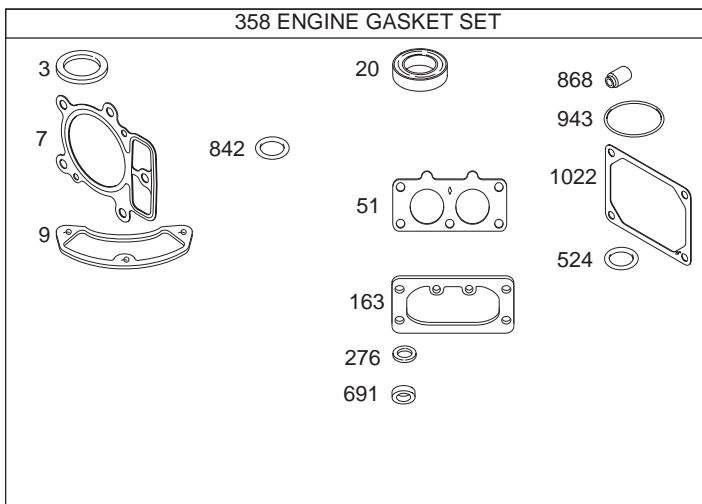

ENGINE (LT1024)

1058 OWNER'S MANUAL

1036 EMISSION LABEL

ENGINE (LT1024)

ENGINE (LT1024)

- Included in Engine Gasket Set, Key. No. 358
- ∅ Included in Carburetor Overhaul Kit, Key. No. 121
- ‡ Included in Carburetor Gasket Set, Key. No. 977
- + Included in Valve Gasket Set, Key. No. 1095