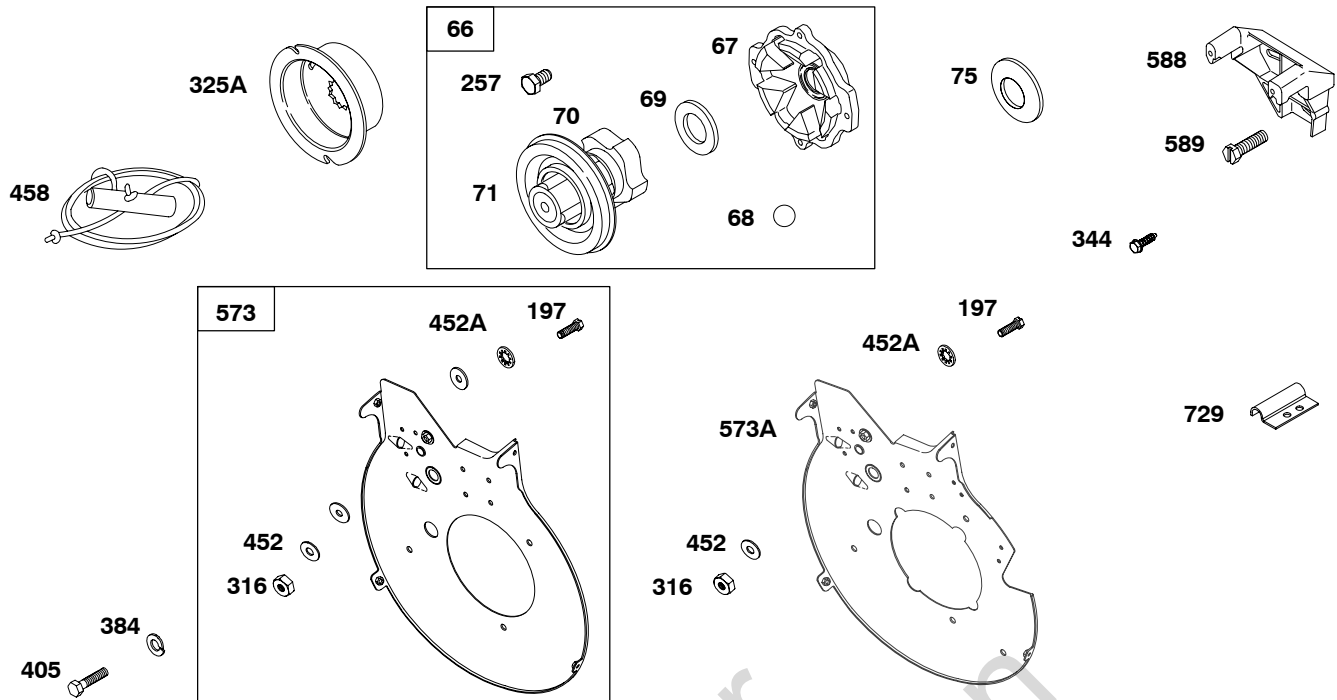

243400

REF. NO.	PART NO.	DESCRIPTION	REF. NO.	PART NO.	DESCRIPTION	REF. NO.	PART NO.	DESCRIPTION
66	399671	Clutch-Starter ----- Note ----- 393127s Clutch-Starter Used on Type No(s). 0561, 0624, 0733, 0734, 0735, 0736, 0737, 0738, 0739, 0744, 0746, 0749, 0754, 0757, 0761, 0762, 0766, 0768, 0770, 0797, 0801, 1131, 1136, 1139, 1141, 1145, 1146, 1151, 1154, 1156, 1159, 1160, 1164, 2541, 2561.	67	394897	Housing-Clutch ----- Note ----- 690542 Housing-Clutch Used on Type No(s). 0561, 0624, 0733, 0734, 0735, 0736, 0737, 0738, 0739, 0744, 0746, 0749, 0754, 0757, 0761, 0762, 0766, 0768, 0770, 0797, 0801, 1131, 1136, 1139, 1141, 1145, 1146, 1151, 1154, 1156, 1159, 1160, 1164, 2541, 2561.	257	691078	Screw (Starter Clutch)
			68	691604	Ball-Clutch	316	691612	Nut (Back Plate)
			69	690271	Washer (Starter Clutch)	325A	690261	Pulley-Rope Starter
			70	691945	Ratchet-Clutch	344	93410	Screw (Cable Clamp)
			71	691359	Cover-Ratchet	384	90832	Washer (Back Plate)
			75	691056	Washer (Flywheel)	405	690290	Screw (Back Plate)
			197	90072	Screw (Back Plate)	452A	26404	Washer (Back Plate)
						452B	92864	Washer (Back Plate)
						458	69932	Kit-Handle/Rope (55 1/2" Rope)
						573	298159	Plate-Back
						573A		Plate-Back (Used on Engines With Electric Start Only)
								(NO LONGER AVAILABLE)
						588	690375	Bracket-Armature
						589	690300	Screw (Armature Bracket)
						729	690432	Clip-Wire

Engine Gasket Set-Reference 358

Carburetor Overhaul Kit-Reference 121