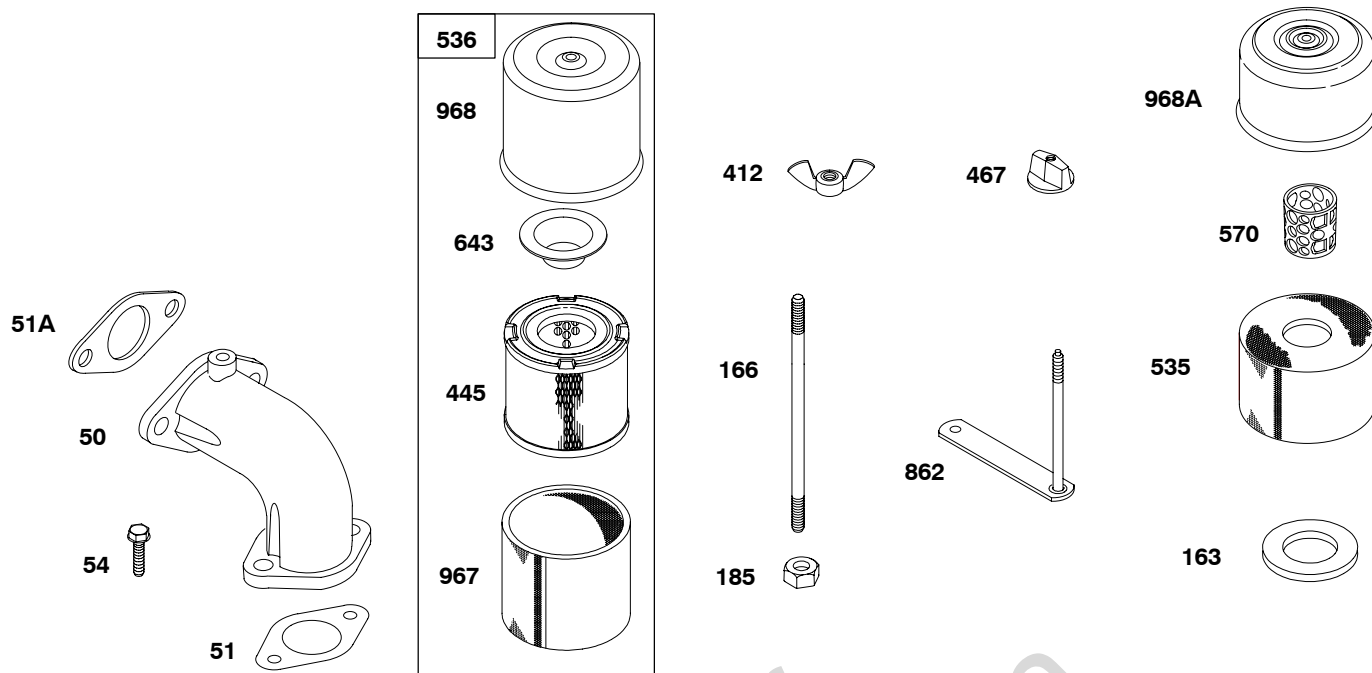

REF. NO.	PART NO.	DESCRIPTION	REF. NO.	PART NO.	DESCRIPTION	REF. NO.	PART NO.	DESCRIPTION
50	692525	Manifold-Intake ----- Note ----- 691152 Manifold-Intake Used on Type No(s). 0147, 0148, 0178, 0192, 0193, 0626, 0627, 0630, 0639, 0648, 0649, 0653, 0656, 0665, 0709, 0718, 0722, 0735, 2580.	163	67247	Gasket-Air Cleaner	535	270093	Filter-Air Cleaner Foam
51	692214	Gasket-Intake (Manifold to Carburetor)	166	691241	Stud (Air Cleaner) ----- Note ----- 231206 Stud (Air Cleaner) Used on Type No(s). 0131, 0137, 0150, 0152, 0165. 231207 Stud (Air Cleaner) Used on Type No(s). 0189. 230840 Stud (Air Cleaner) Used on Type No(s). 0123, 0176, 0196.	536	391063	Cleaner-Air ----- Note ----- 393858 Cleaner-Air (Air Cleaner Elbow Kit No. 545032 Supplied by Equipment Manufacturer When Using Briggs & Stratton Service Carburetor 391073) (Replaces Oil Bath) Used on Type No(s). 0122.
51A	27381s	Gasket-Intake (Manifold to Engine)	185	690284	Nut (Air Cleaner Base)	570	280001	Support-Foam Element
54	691681	Screw (Intake Manifold) ----- Note ----- 690953 Screw (Intake Manifold) Used on Type No(s). 0147, 0148, 0178, 0192, 0193, 0626, 0627, 0630, 0639, 0648, 0649, 0653, 0656, 0665, 0709, 0718, 0722, 0735, 2580.	412	691331	Nut (Air Cleaner Cover)	643	691730	Retainer-Air Filter
			445	393957s	Filter- Air Cleaner Cartridge	862	297749	Strap/Stud- Air Cleaner Mounting Used on Type No(s). 0122.
			467	691668	Knob-Air Cleaner	967	271794s	Filter-Pre Cleaner
						968	691755	Cover-Air Cleaner
						968A	221468	Cover-Air Cleaner

Engine Gasket Set-Reference 358

Carburetor Overhaul Kit-Reference 121