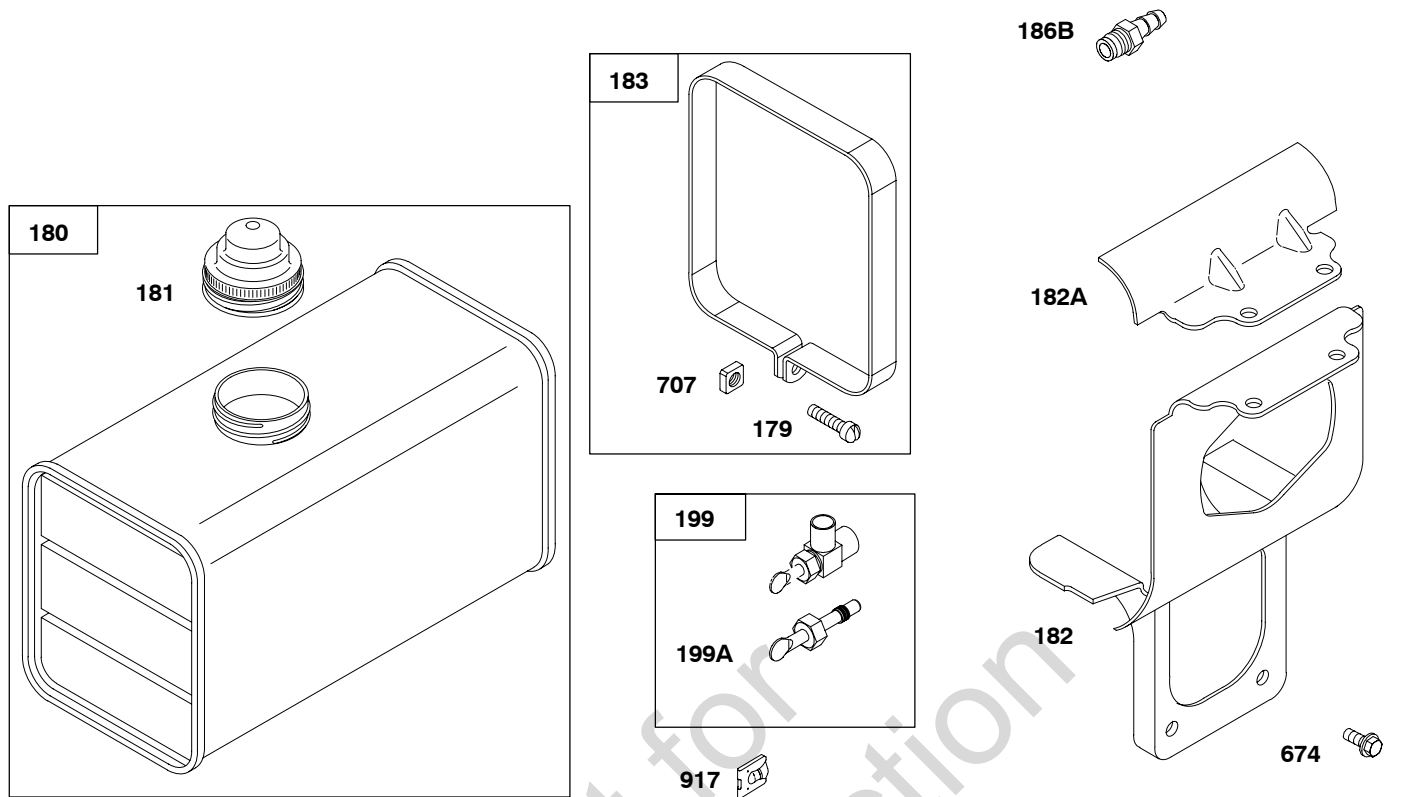

REF. NO.	PART NO.	DESCRIPTION	REF. NO.	PART NO.	DESCRIPTION	REF. NO.	PART NO.	DESCRIPTION
179	690280	Screw (Fuel Tank Strap)	181	791545	Cap-Fuel Tank	199	692302	Valve-Fuel Shut Off
180	291488	Tank-Fuel (6 Quart)	182	690262	Bracket-Fuel Tank	199A	691940	Valve-Fuel Shut Off
		Note -----	182A	691068	Bracket-Fuel Tank	674	691058	Screw (Fuel Tank Bracket)
		290816 Tank-Fuel (4 Quart) Used on Type No(s). 0130, 0190, 0636, 0661, 0736, 0797, 1136.	183	691937	Strap-Fuel Tank	707	690279	Nut (Fuel Tank Strap)
		292415 Tank-Fuel (8 Quart) Used on Type No(s). 0125, 0140, 0154, 0157, 0179, 0187, 0644, 0654, 0657, 0660, 0679, 0686, 0689, 0697, 0707, 0720, 0731, 0732, 0749, 0750, 0758, 0760, 0765, 0768, 0773, 1131, 1137, 1138, 1141, 1150, 1168, 1173.			Note -----	917	691737	Handle-Shut Off Valve
			186B	231238	Connector-Hose (Used With Metal Fuel Line)			

Engine Gasket Set-Reference 358

Carburetor Overhaul Kit-Reference 121