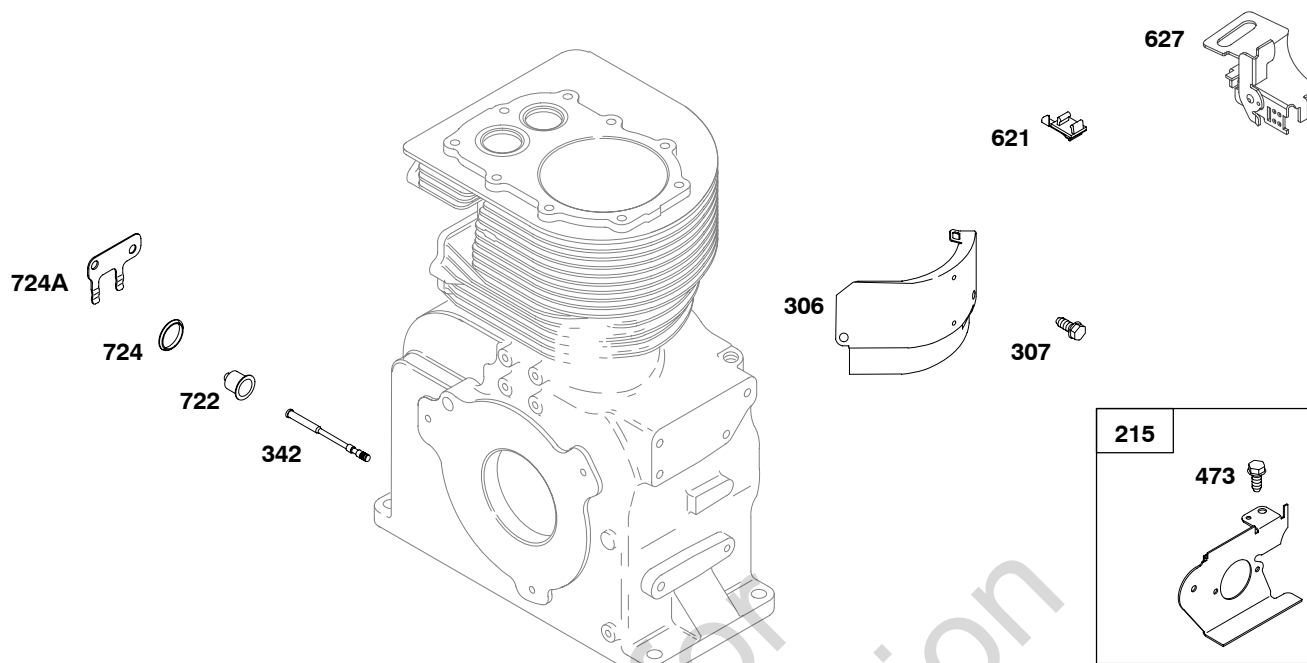

REF. NO.	PART NO.	DESCRIPTION	REF. NO.	PART NO.	DESCRIPTION	REF. NO.	PART NO.	DESCRIPTION
215	291871	Guide-Air	473	692198	Screw (Rod Guide)	722	68768	Seal-Plunger
306	690399	Shield-Cylinder	621	297472s	Switch-Stop	724	93516	Retainer-Seal
307	692198	Screw (Cylinder Shield)	627		Bracket-Stopswitch (NO LONGER AVAILABLE)	724A	221873	Retainer-Seal
342	298125s	Plunger-Breaker						

Engine Gasket Set-Reference 358

Carburetor Overhaul Kit-Reference 121