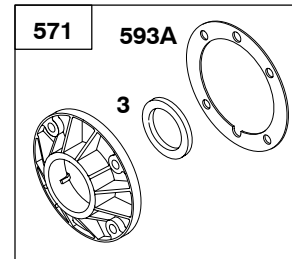

Engine Gasket Set-Reference 358

Carburetor Overhaul Kit-Reference 121

REF. NO.	PART NO.	DESCRIPTION	REF. NO.	PART NO.	DESCRIPTION	REF. NO.	PART NO.	DESCRIPTION
215	291871	Guide-Air	473	692198	Screw (Rod Guide)	722	68768	Seal-Plunger
306	690399	Shield-Cylinder	621	297472s	Switch-Stop	724	93516	Retainer-Seal
307	692198	Screw (Cylinder Shield)	627		Bracket-Stopswitch <b>(NO LONGER AVAILABLE)</b>	724A	221873	Retainer-Seal
342	298125s	Plunger-Breaker						

# 243400

REF. NO.	PART NO.	DESCRIPTION	REF. NO.	PART NO.	DESCRIPTION	REF. NO.	PART NO.	DESCRIPTION
3	391086S	Seal-Oil (Magneto Side)	27	691073	Lock-Piston Pin	571	291672	Support-Bearing
25	792361	Piston Assembly (Standard)	28	298401	Pin-Piston (Standard)			----- <b>Note</b> -----
		----- <b>Note</b> -----			----- <b>Note</b> -----			<b>394178</b> Support-Bearing
	792363	Piston Assembly (.020 Oversize)		294681	Pin-Piston (.005 Oversize)			Used on Type No(s). 0528, 0529, 0530, 0614, 0621, 0772, 0774, 0775, 0776, 0778, 0783, 0784, 0792, 0799, 0800, 1139, 1147, 1148, 1153, 1156, 1162, 1163, 1167, 1173, 2528, 2529, 2530, 2550.
26	792362	Ring Set (Standard)	29	299080	Rod-Connecting (Standard)	593A	690268	Gasket-Bearing Support (.015 Thick)
		----- <b>Note</b> -----			----- <b>Note</b> -----			----- <b>Note</b> -----
	792364	Ring Set (.020 Oversize)	30	691726	Dipper-Connecting Rod			<b>27374</b> Gasket-Bearing Support (.005 Thick)
			31	690396	Lock-Rod Screw			<b>27375</b> Gasket-Bearing Support (.009 Thick)
			32	691765	Screw (Connecting Rod)			
			228	691681	Screw (Bearing Support)			