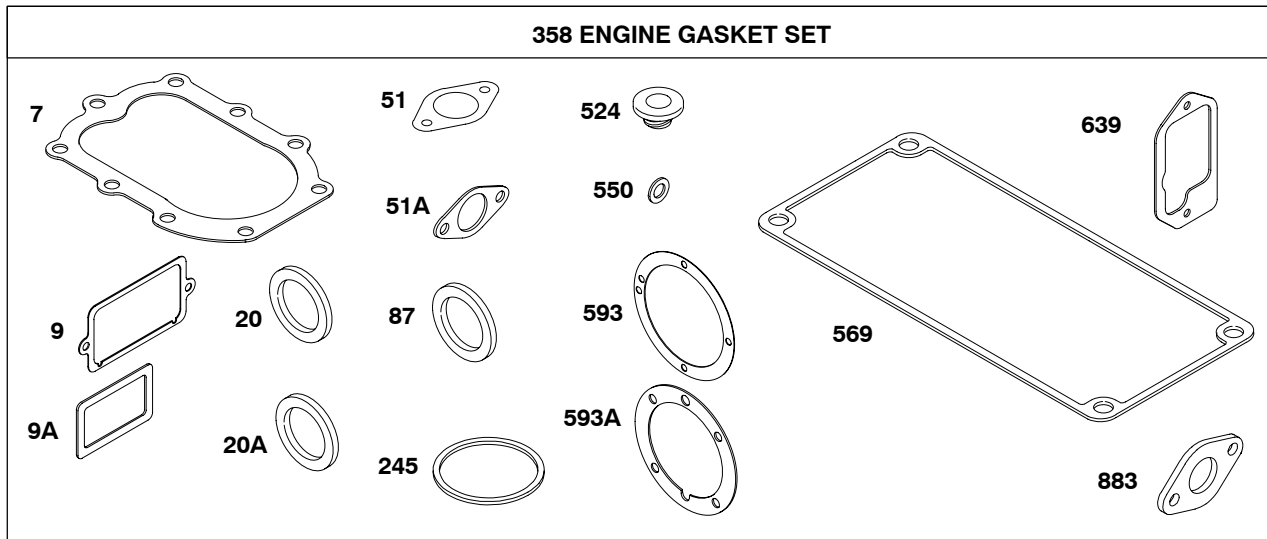

REF. NO.	PART NO.	DESCRIPTION	REF. NO.	PART NO.	DESCRIPTION	REF. NO.	PART NO.	DESCRIPTION
7	692230	Gasket-Cylinder Head	127	690627	Plug-Welch	524	281370s	Seal-Dipstick Tube
9	27803s	Gasket-Breather	134	394681	Kit-Needle/Seat	550	22353	Washer (Valve Cover)
9A	66214	Gasket-Breather	142	691966	Nozzle-Carburetor (Standard) (Labeled B) (Used After Code Date 81101100).	569	691569	Gasket-Engine Base
20	291675s	Seal-Oil (PTO Side)				593	691311	Gasket-Bearing Support (.015 Thick)
20A	299819s	Seal-Oil (PTO Side)				593A	690268	Gasket-Bearing Support (.015 Thick) ----- Note -----
51	692214	Gasket-Intake						27374 Gasket- Bearing Support (.005 Thick)
51A	27381s	Gasket-Intake						27375 Gasket- Bearing Support (.009 Thick)
87	391086s	Seal-Gear Reduction						639 692913 Gasket-Breaker Box
94	292681	Kit-Idle Mixture						883 692236 Gasket-Exhaust
102	692215	Gasket-Carburetor Body						1227 99525 Valve-High Speed
104	691775	Pin-Float Hinge	150	691610	Gasket-Nozzle			
121	394989	Kit- Carburetor Overhaul (Used After Code Date 81101100). ----- Note ----- 391071 Kit- Carburetor Overhaul (Used Before Code Date 81101200).	245	692190	Gasket-Fuel Bowl			
			358	299101	Gasket Set-Engine			

Engine Gasket Set-Reference 358

Carburetor Overhaul Kit-Reference 121