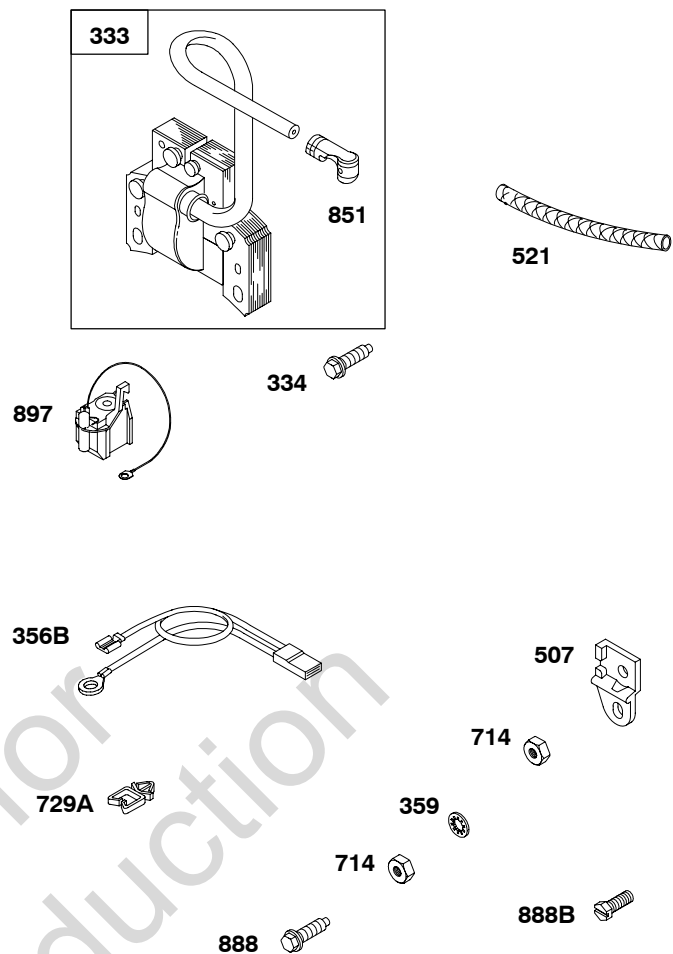

REF. NO.	PART NO.	DESCRIPTION	REF. NO.	PART NO.	DESCRIPTION	REF. NO.	PART NO.	DESCRIPTION
333	398811	Armature-Magneto (Used After Code Date 81073100). ----- Note ----- 298968 Armature-Magneto (Used Before Code Date 81080100).	470	692836	Screw (Breaker Cover)	714	691612	Nut (Stop Wire)
334	691061	Screw (Magneto Armature)	484	690295	Screw (Condenser)	729A	690588	Clip-Wire
340	26018	Spring-Breaker Arm	507	690584	Insulator	744	690277	Washer (Breaker Cover)
343	298060	Condenser	507A	66895	Insulator ----- Note ----- 299598 Insulator Used on Type No(s). 0168, 0175, 0179, 0628, 0629.	851	493880s	Terminal-Spark Plug
345		Cover-Breaker (NO LONGER AVAILABLE)	521	291508	Shield-Cable	888	690292	Screw (Insulator)
356B	690650	Wire-Stop	639	692913	Gasket-Breaker Box	888A	90200	Screw (Insulator)
359	691077	Washer (Ground Terminal)				888B	690295	Screw (Insulator)
375	298185	Breaker-Ignition				897	394970	Kit-MAGNETRON® Ignition

Engine Gasket Set-Reference 358

Carburetor Overhaul Kit-Reference 121