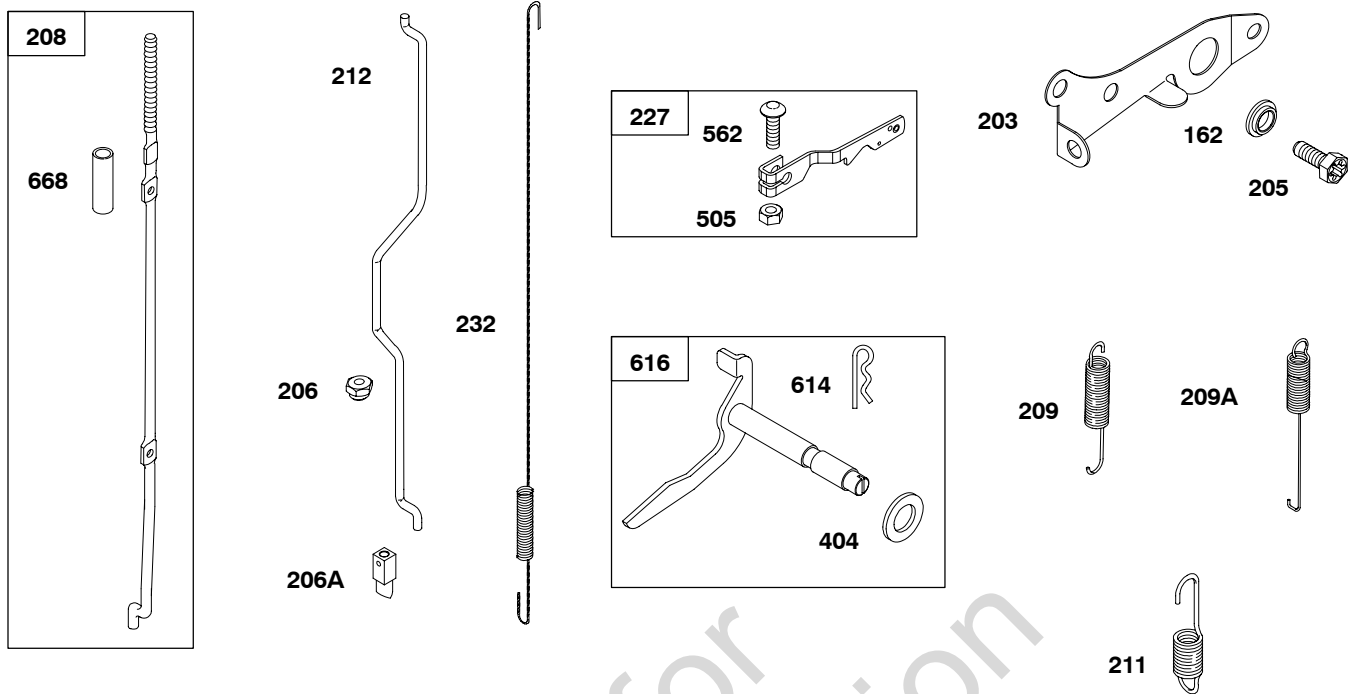

Engine Gasket Set-Reference 358

Carburetor Overhaul Kit-Reference 121

REF. NO.	PART NO.	DESCRIPTION	REF. NO.	PART NO.	DESCRIPTION	REF. NO.	PART NO.	DESCRIPTION
162	690267	Collar-Bell Crank	211	691790	Spring-Governed Idle Used on Type No(s). 1111, 1133, 1136, 1164, 1170, 2520, 2528, 2561, 2580.	232	692207	Spring-Governor Link ----- <b>Note</b> ----- 690545 Spring-Governor Link Used on Type No(s). 0627, 0630, 0639, 0648, 0709, 2580.
203	690263	Crank-Bell	212	691595	Link-Throttle ----- <b>Note</b> ----- 691791 Link-Throttle Used on Type No(s). 0147, 0148, 0178, 0192, 0193, 0626, 0627, 0630, 0639, 0648, 0649, 0653, 0656, 0665, 0709, 0722, 2580.	404	690264	Washer (Governor Crank)
205	690810	Screw (Bell Crank)	227	690607	Lever-Governor Control ----- <b>Note</b> ----- 690616 Lever-Governor Control Used on Type No(s). 1111, 1133, 1136, 1164, 1170, 2520, 2528, 2561, 2580.	505	691251	Nut (Governor Control Lever)
206	691079	Nut-Governor Adjusting				562	92613	Bolt (Governor Control Lever)
206A	691584	Nut-Governor Adjusting				614	691620	Pin-Cotter
208	393613	Rod-Governor Control				616	291364	Crank-Governor
209	691596	Spring-Governor				668	690313	Spacer (Governor Control Rod)
209A	691789	Spring-Governor Used on Type No(s). 1111, 1133, 1136, 1164, 1170, 2520, 2528, 2561, 2580.						