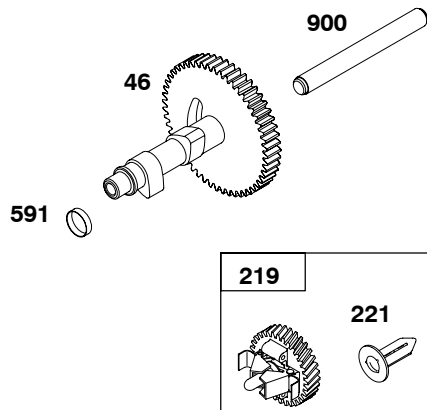

REF. NO.	PART NO.	DESCRIPTION	REF. NO.	PART NO.	DESCRIPTION	REF. NO.	PART NO.	DESCRIPTION
33	394436	Valve-Exhaust	45	691594	Tappet-Valve	553	690269	Retainer-Valve Spring
34	394434	Valve-Intake	46	211335	Camshaft	591	691070	Plug-Camshaft
35	691597	Spring-Valve (Intake)	219	393720	Gear-Governor			Used on Type No(s). 1133, 1135, 1137, 1170, 1172, 1173, 1174, 2524, 2540.
36	691597	Spring-Valve (Exhaust)	219A	291192	Gear-Governor (Used Before Code Date 78062000).	626	690512	Spacer-Governor Crank
40	691939	Retainer-Valve	221	841026	Cup-Governor	900	691071	Shaft-Gear
		----- Note -----	225	691357	Shaft-Governor Gear			
		690274 Retainer-Valve	552	393666	Bushing-Governor Crank			
		Used on Type No(s). 2550.						
42	494553	Keeper-Valve						
		----- Note -----						
		68283 Keeper-Valve (Used Before Code Date 81062410).						

Engine Gasket Set-Reference 358

Carburetor Overhaul Kit-Reference 121