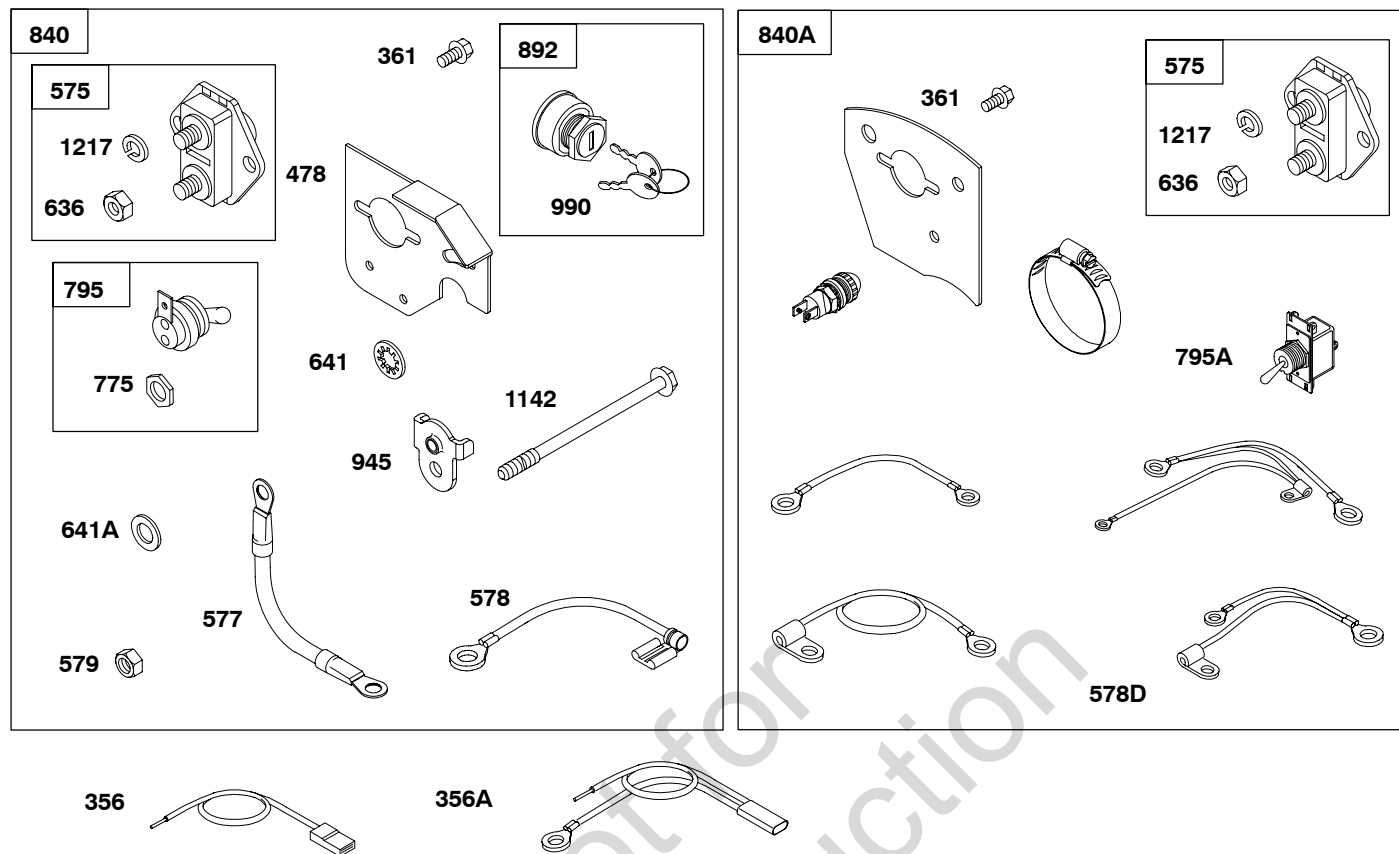

REF. NO.	PART NO.	DESCRIPTION	REF. NO.	PART NO.	DESCRIPTION	REF. NO.	PART NO.	DESCRIPTION
356	692390	Wire-Stop	641A	690282	Washer (Starting Switch)	945	692132	Bracket-Starter Motor
356A	398808	Wire-Stop	775	690315	Nut (Toggle Switch)	990	691959	Key Set (Used Before Code Date 81102100).
361	691681	Screw (Starting Switch)	795	496590	Switch-Toggle	1142	692329	Screw (Starter Motor Bracket) (5 3/8" Housing Length)
478	395410	Panel	795A	298590	Switch-Toggle			
575	692303	Switch-Starting	840	395408	Kit-Panel (Toggle Switch)			
577	690630	Cable-Starter			Note			Note
578	690647	Wire Assembly			395409 Kit-Panel (Key Switch) (Used Before Code Date 81102100).			690323 Screw (Starter Motor Bracket) (4 1/2" Housing Length)
578D	298582	Wire Assembly	840A	298561	Kit-Panel	1217	691075	Washer (Starting Switch)
579	691029	Nut (Starter Cable)	892	392833	Switch-Key			

Engine Gasket Set-Reference 358

Carburetor Overhaul Kit-Reference 121