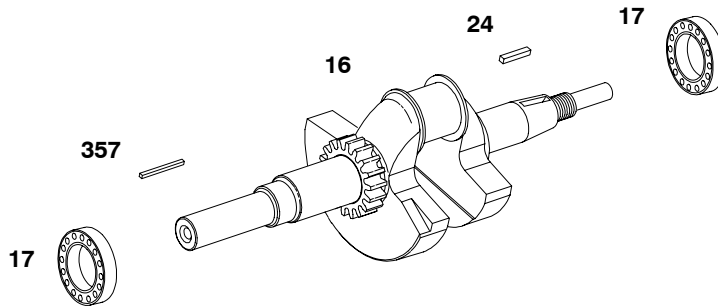

REF. NO.	PART NO.	DESCRIPTION	REF. NO.	PART NO.	DESCRIPTION	REF. NO.	PART NO.	DESCRIPTION
16	690530	Crankshaft -----Note----- 260887 Crankshaft Used on Type No(s). 0022, 0143, 0167, 0172, 0173, 0174, 0177, 0185, 0190, 0194, 0198, 0522, 0615, 0631, 0635, 0636, 0641, 0647, 0659, 0664, 0669, 0670, 0686, 0697, 0705, 0717, 0721, 0732, 0743, 0748, 0755, 0763, 0765, 0769, 0771, 0776, 0779, 0781, 0785, 0793, 0796, 1132, 1142, 1149, 1166, 1167, 1168, 2522, 2530. 690532 Crankshaft Used on Type No(s). 0626, 0627, 0630, 0665, 0709, 2580. 261240 Crankshaft Used on Type No(s). 0525, 0527, 0674, 0676, 0687, 0689, 0707, 0716, 0729, 0775, 0778, 0782, 0792, 1154, 1155.			690539 Crankshaft Used on Type No(s). 0561, 0624, 0736, 0737, 0738, 0744, 0749, 0762, 0768, 0780, 0786, 0797, 1136, 1139, 1141, 1151, 1156, 1159, 1164, 2561. 261295 Crankshaft Used on Type No(s). 0560, 0619, 0660, 0661, 0666, 0675, 0685, 0693, 0702. 261421 Crankshaft Used on Type No(s). 0733, 0734, 0735, 0739, 0754, 0757, 0761, 0770, 0794, 0801, 1131, 1145, 1146, 1160. 261493 Crankshaft Used on Type No(s). 0746, 0766, 0777, 0791, 1154.			261549 Crankshaft (Used After Code Date 77072400). Used on Type No(s). 1117, 1134, 1152, 1170, 1172, 2524, 2529. 260885 Crankshaft (Used Before Code Date 77072500). Used on Type No(s). 0021, 0024, 0112, 0116, 0139, 0165, 0166, 0186, 0524, 0529, 0612, 0616, 0644, 0671, 0706, 0724, 0727, 0759, 0772, 0784, 0798, 1170, 1172, 2524, 2529. Crankshaft (NO LONGER AVAILABLE) Used on Type No(s). 1116, 2540, 2550. 262021 Crankshaft Used on Type No(s). 2541.
	17	691938						Bearing-Ball
	24	222698s						Key-Flywheel
	357	691483						Key-Drive Pulley

Engine Gasket Set-Reference 358

Carburetor Overhaul Kit-Reference 121