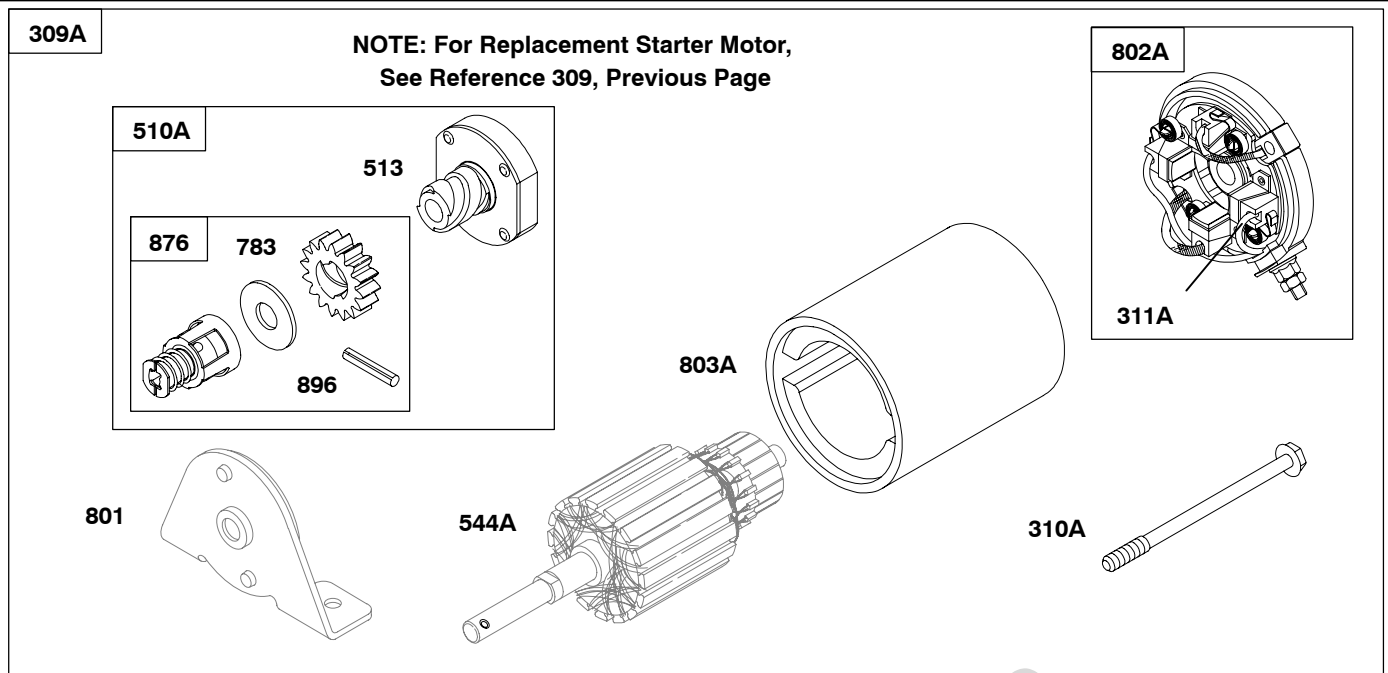

243400

REF. NO.	PART NO.	DESCRIPTION	REF. NO.	PART NO.	DESCRIPTION	REF. NO.	PART NO.	DESCRIPTION
309A		Motor-Starter (For Replacement Starter Motor, See Reference 309, Previous Page)	442	691693	Screw (Starter Strap)	773A	391462	Retainer
			503	690406	Strap-Starter	783	695708	Gear-Pinion
			510A	696540	Drive-Starter (4 3/8" Housing Length)	801		Cap-Drive (4 3/8" Housing Length) (NO LONGER AVAILABLE)
310A	692329	Bolt (Starter Motor) (5 3/8" Housing Length)	510B	696535	Drive-Starter (3 3/4" Housing Length)			----- Note ----- 394859 Cap-Drive (3 3/4" Housing Length)
311A	395538	Brush Set (4 3/8" Housing Length)	513	692024	Clutch-Drive	802A	395537	Cap-End
		----- Note ----- 391705 Brush Set (3 3/4" Housing Length)	544A		Armature-Starter (NO LONGER AVAILABLE)	803A	494205	Housing-Starter
			697	691058	Screw (Drive Cap)	876	696539	Kit-Pinion Spring
						896	691641	Pin-Drive Retainer (Copper)
						896A	94192	Pin-Drive Retainer (Black)

Engine Gasket Set-Reference 358

Carburetor Overhaul Kit-Reference 121