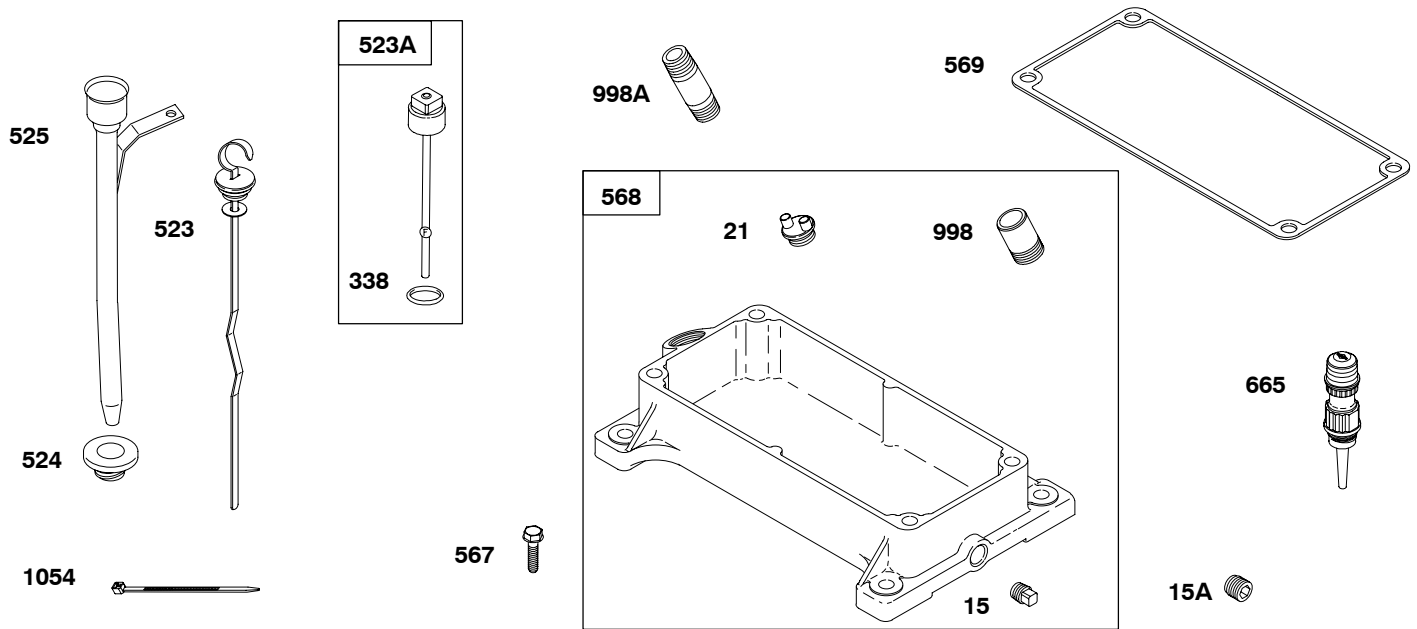

243400

REF. NO.	PART NO.	DESCRIPTION	REF. NO.	PART NO.	DESCRIPTION	REF. NO.	PART NO.	DESCRIPTION
15	690946	Plug-Oil Drain (Square Head)	568	291404	Base-Engine	569	691569	Gasket-Engine Base
15A	691680	Plug-Oil Drain (Hex Socket)			Note -----	665	298860	Minder-Oil
21	281658s	Cap-Oil Fill			294751 Base-Engine	998	690502	Pipe-Oil
338	690270	Gasket-Dipstick Used on Type No(s). 0196, 0626, 0627, 0630, 0665, 0709, 2580.			Used on Type No(s). 0020, 0023, 0129, 0132, 0135, 0137, 0146, 0160, 0163, 0164, 0183, 0194, 0195, 0197, 0199, 0520, 0522, 0524, 0527, 0632, 0637, 0640, 0644, 0651, 0652, 0658, 0662, 0670, 0673, 0675, 0676, 0682, 0683, 0684, 0689, 0695, 0696, 0702, 0703, 0707, 0712, 0716, 0740, 0750, 0760, 0764, 1174, 2524.	998A	690307	Pipe-Oil
523	691352	Dipstick			294751 Base-Engine	1054	280275	Tie-Cable
523A	690620	Dipstick Used on Type No(s). 2580.			Used on Type No(s). 0147, 0196, 0620 0626, 0627, 0630, 0653, 0656, 0657, 0660, 0665, 0680, 0685, 0690, 0692, 0709, 0722, 0731, 0738, 0739, 0768, 0771, 0776, 1131, 1148, 1149, 1150, 1160, 2580.			
524	281370s	Seal-Dipstick Tube						
525	690624	Tube-Dipstick ----- Note ----- 690623 Tube-Dipstick Used on Type No(s). 1160.						
567	691104	Screw (Engine Base)						

Engine Gasket Set-Reference 358

Carburetor Overhaul Kit-Reference 121