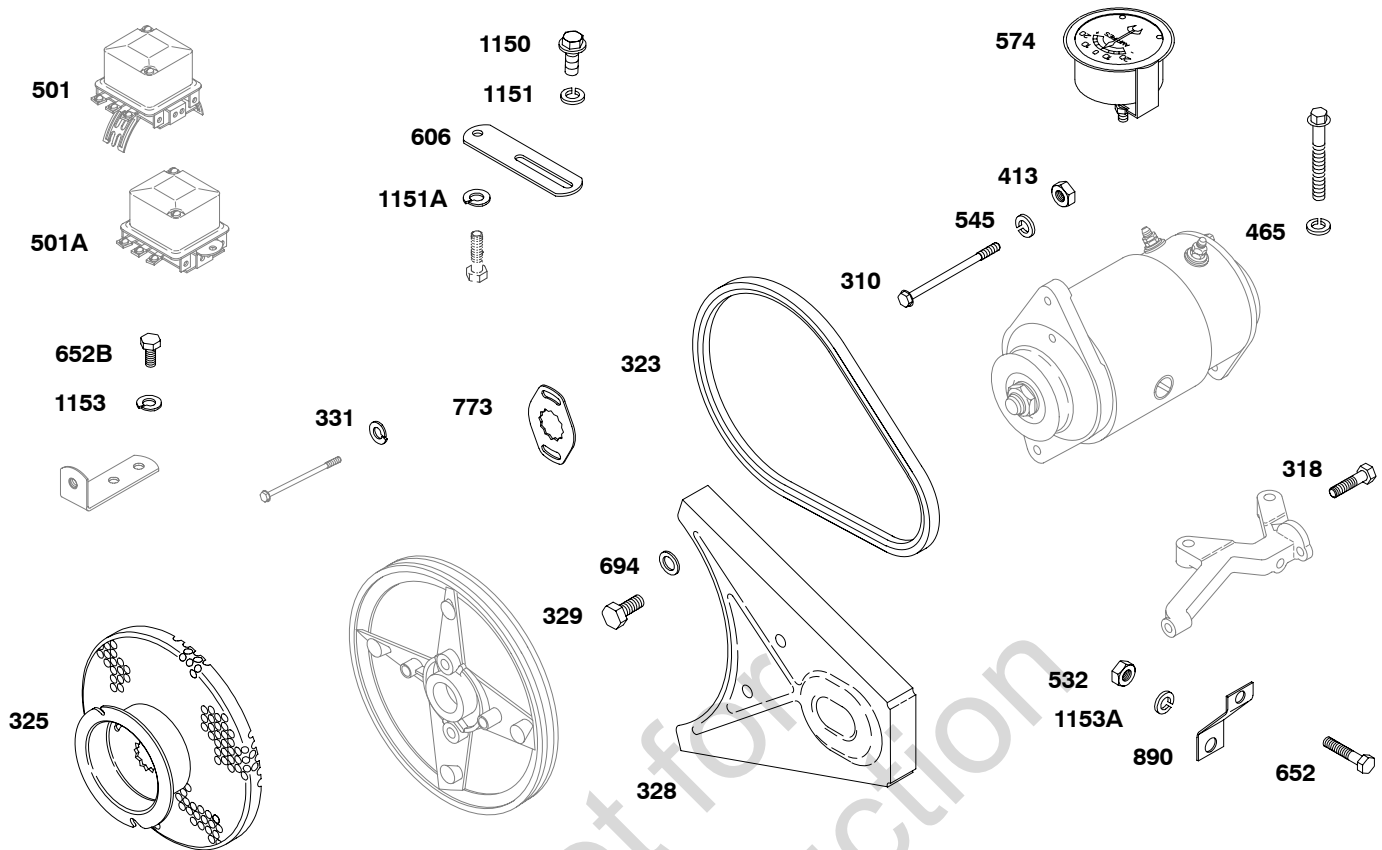

243400

REF. NO.	PART NO.	DESCRIPTION	REF. NO.	PART NO.	DESCRIPTION	REF. NO.	PART NO.	DESCRIPTION
310	691614	Bolt (Starter Motor)	329	692198	Screw (Belt Guard)	574	295158	Ammeter (Stewart Warner Number 357-W)
318	690303	Screw (Mounting Bracket)	331	691075	Washer (Booster Fan)	606	221442	Strap-Adjusting (Support Bracket)
323	68878	Belt-Vee (High Position Mount) (36 3/4" Length) Used on Type No(s). 0118, 0147, 0159, 0186, 0618. ----- Note ----- 68898 Belt-Vee (Low Position Mount) (35 3/4" Length) Used on Type No(s). 0656, 0722. 280032 Belt-Vee (High Position Mount) Used on Type No(s). 0148, 0193.	413	691105	Nut (Starter Motor)	652	693972	Screw (Support Bracket)
			465	92268	Washer (Mounting Bracket)	652B	91468	Screw (Support Bracket)
			501		Regulator (Delco Remy Number 1119577) (NO LONGER AVAILABLE)	694	220863	Washer (Belt Guard)
			501A		Regulator (Delco Remy Number 1118988) (NO LONGER AVAILABLE)	773	690265	Retainer
						890	221472	Bracket-Support
			532	691105	Nut (Mounting Bracket)	1150	691058	Screw (Adjusting Strap)
325	299308	Pulley-Rope Starter	545	691075	Washer Set (Starter Motor)	1151	690282	Washer (Adjusting Strap)
328	221531	Guard-Belt				1151A	691075	Washer (Adjusting Strap)
						1153	90832	Washer (Support Bracket)
						1153A	691075	Washer (Support Bracket)

Engine Gasket Set-Reference 358

Carburetor Overhaul Kit-Reference 121