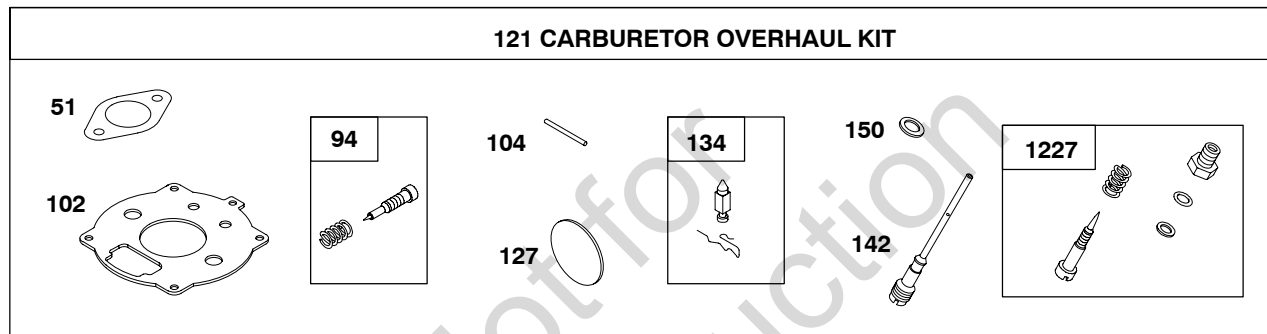

REF. NO.	PART NO.	DESCRIPTION	REF. NO.	PART NO.	DESCRIPTION	REF. NO.	PART NO.	DESCRIPTION
7	692230	Gasket-Cylinder Head	127	690627	Plug-Welch	524	281370s	Seal-Dipstick Tube
9	27803s	Gasket-Breather	134	394681	Kit-Needle/Seat	550	22353	Washer (Valve Cover)
9A	66214	Gasket-Breather	142	691966	Nozzle-Carburetor (Standard) (Labeled B) (Used After Code Date 81101100).	569	691569	Gasket-Engine Base
20	291675s	Seal-Oil (PTO Side)				593	691311	Gasket-Bearing Support (.015 Thick)
20A	299819s	Seal-Oil (PTO Side)				593A	690268	Gasket-Bearing Support (.015 Thick) ----- Note -----
51	692214	Gasket-Intake						27374 Gasket- Bearing Support (.005 Thick)
51A	27381s	Gasket-Intake						27375 Gasket- Bearing Support (.009 Thick)
87	391086s	Seal-Gear Reduction						639 692913 Gasket-Breaker Box
94	292681	Kit-Idle Mixture						883 692236 Gasket-Exhaust
102	692215	Gasket-Carburetor Body						1227 99525 Valve-High Speed
104	691775	Pin-Float Hinge	150	691610	Gasket-Nozzle			
121	394989	Kit- Carburetor Overhaul (Used After Code Date 81101100). ----- Note ----- 391071 Kit- Carburetor Overhaul (Used Before Code Date 81101200).	245	692190	Gasket-Fuel Bowl			
			358	299101	Gasket Set-Engine			

Engine Gasket Set-Reference 358

Carburetor Overhaul Kit-Reference 121