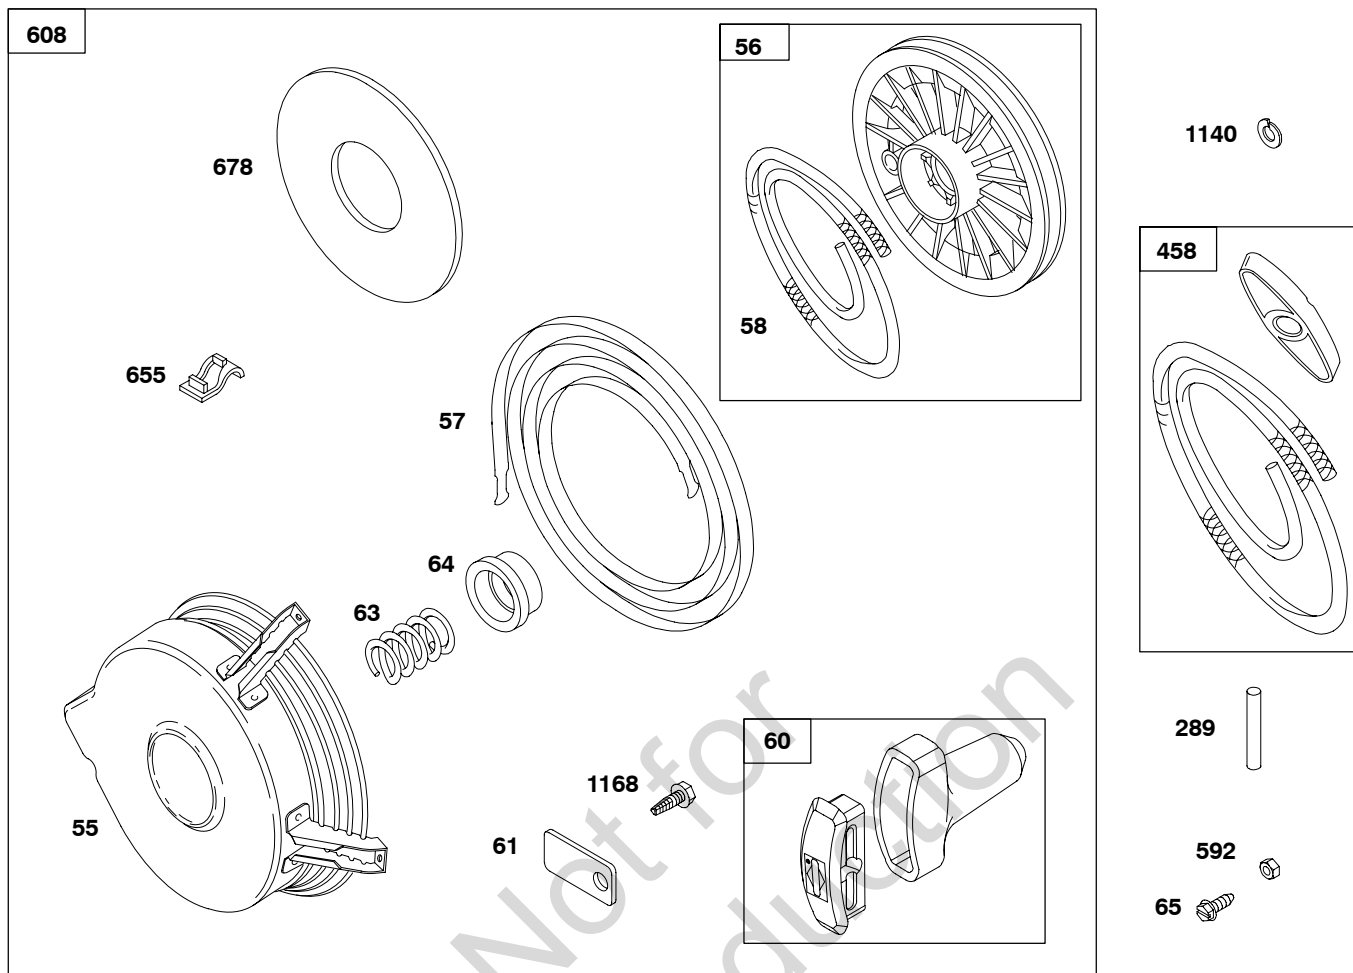

REF. NO.	PART NO.	DESCRIPTION	REF. NO.	PART NO.	DESCRIPTION	REF. NO.	PART NO.	DESCRIPTION
55	691355	Housing- Rewind Starter	60	490652	Grip- Starter Rope	65	691044	Screw (Rewind Starter)
56	392630	Pulley- Starter (Includes 63" Rope)	61	68848s	Bumper- Starter Pulley	289	230228s	Pin- Starter Grip
57	490179	Spring- Rewind Starter	63	690547	Spring- Ratchet	458	69932s	Kit- Handle/ Rope (55 1/2" Rope)
58	692188	Rope- Starter (63" Long) (Use With Plastic Pulley) 695002 Rope- Starter (99" Long) (Cut To Required Length)	64	691920	Adapter- Ratchet Spring	592	230796	Nut (Rewind Starter)
		----- Note -----			Adapter- Ratchet Spring (NO LONGER AVAILABLE) Used on Type No(s). 0561, 0624, 0733, 0734, 0735, 0736, 0737, 0738, 0739, 0744, 0746, 0749, 0754, 0757, 0761, 0762, 0766, 0768, 0770, 0797, 0801, 1131, 1136, 1139, 1141, 1145, 1146, 1151, 1154, 1156, 1159, 1160, 1164, 2541, 2561.	608	691958	Starter- Rewind
		66564 Rope- Starter (63" Long) (Use With Metal Pulley)				655	221014	Anchor- Rewind Spring
		66574 Rope- Starter (99" Long) (Cut to Required Length)				678	490817	Spacer- Rewind
						1140	690286	Washer (Rewind Starter)
						1168	93254	Screw (Starter Pulley Bumper)

Engine Gasket Set-Reference 358

Carburetor Overhaul Kit-Reference 121