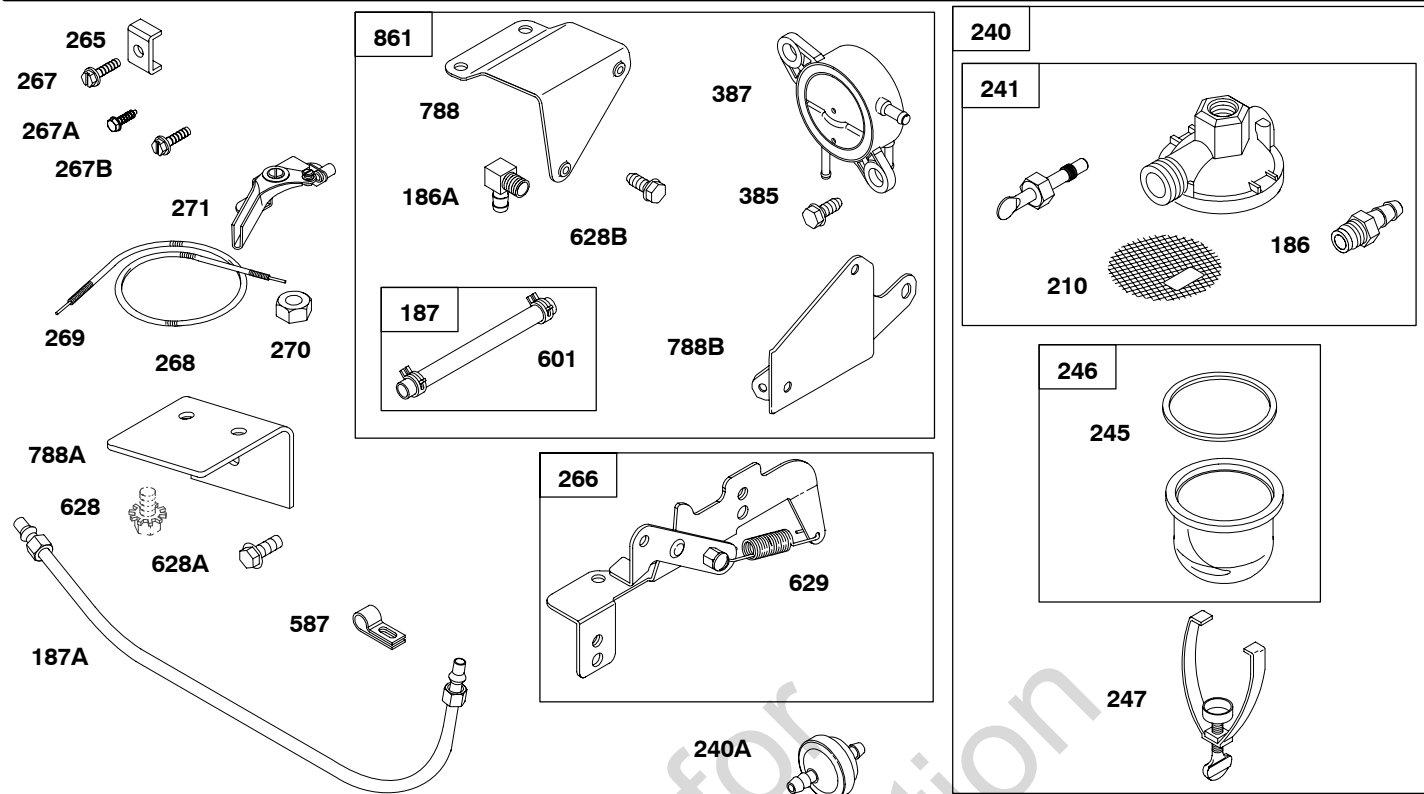

REF. NO.	PART NO.	DESCRIPTION	REF. NO.	PART NO.	DESCRIPTION	REF. NO.	PART NO.	DESCRIPTION
186	691764	Connector-Hose	245	692190	Gasket-Fuel Bowl	268	691025	Casing-Control Wire (Cut to Required Length)
186A	691609	Connector-Hose (Fuel Pump)	246	298683	Bowl-Fuel Filter	269	691026	Wire-Control (Cut to Required Length)
187	841589	Line-Fuel	247	691700	Yoke-Bowl	270	691027	Nut (Control Wire Casing)
187A	298861	Line-Fuel (Metal)	265	692179	Clamp-Casing	271	691028	Lever-Control
		----- Note -----	266	494554	Control-Throttle	385	692198	Screw (Fuel Pump)
		299322 Line-Fuel (Metal) (20" Long)			----- Note -----	387	808656	Pump-Fuel
		89248 Line-Fuel (Metal) (2 1/4" Long)			Control-Throttle Used on Type No(s). 1144.	587	690389	Pump-Cable
210	691962	Strainer-Fuel			(NO LONGER AVAILABLE)	601	791850	Clamp-Hose
240	690612	Filter-Fuel	267	93107	Screw (Casing Clamp)	628		Screw (NO LONGER AVAILABLE)
240A	298090s	Filter-Fuel	267A	690305	Screw (Casing Clamp) Used on Type No(s). 1139, 1156, 1162.	628A	691058	Screw (Fuel Pump Bracket)
		----- Note -----			Used on Type No(s). 1139, 1156, 1162.	628B	690661	Screw (Fuel Pump Bracket)
		394358s Filter-Fuel (White)			----- Note -----	629	690538	Spring-Throttle Return
241	99909	Cover-Fuel Filter (Used With Metal Fuel Line)			691044 Screw (Casing Clamp) Used on Type No(s). 0120, 0121, 0162, 0163, 0713.	788	224123	Bracket-Fuel Pump
		----- Note -----	267B	691082	Screw (Casing Clamp) Used on Type No(s). 1143, 1147, 1153.	788A	223610	Bracket-Fuel Pump
		Cover-Fuel Filter (Used With Flexible Fuel Line. See Reference 240)				788B	690458	Bracket-Fuel Pump
						861	791885	Kit-Fuel Pump

Engine Gasket Set-Reference 358

Carburetor Overhaul Kit-Reference 121