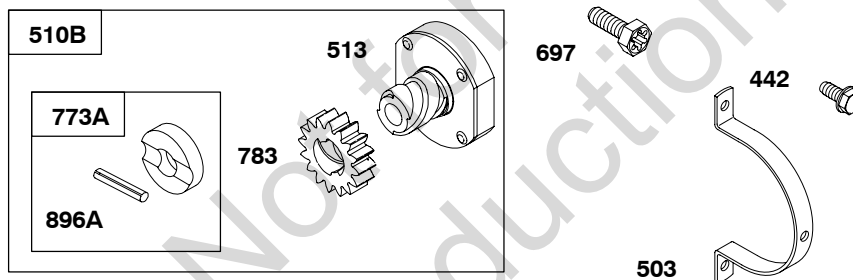

243400

REF. NO.	PART NO.	DESCRIPTION	REF. NO.	PART NO.	DESCRIPTION	REF. NO.	PART NO.	DESCRIPTION
309A		Motor-Starter (For Replacement Starter Motor, See Reference 309, Previous Page)	442	691693	Screw (Starter Strap)	773A	391462	Retainer
			503	690406	Strap-Starter	783	695708	Gear-Pinion
			510A	696540	Drive-Starter (4 3/8" Housing Length)	801		Cap-Drive (4 3/8" Housing Length) (NO LONGER AVAILABLE)
310A	692329	Bolt (Starter Motor) (5 3/8" Housing Length)	510B	696535	Drive-Starter (3 3/4" Housing Length)			----- Note ----- 394859 Cap-Drive (3 3/4" Housing Length)
311A	395538	Brush Set (4 3/8" Housing Length)	513	692024	Clutch-Drive	802A	395537	Cap-End
		----- Note ----- 391705 Brush Set (3 3/4" Housing Length)	544A		Armature-Starter (NO LONGER AVAILABLE)	803A	494205	Housing-Starter
			697	691058	Screw (Drive Cap)	876	696539	Kit-Pinion Spring
						896	691641	Pin-Drive Retainer (Copper)
						896A	94192	Pin-Drive Retainer (Black)

Engine Gasket Set-Reference 358

Carburetor Overhaul Kit-Reference 121