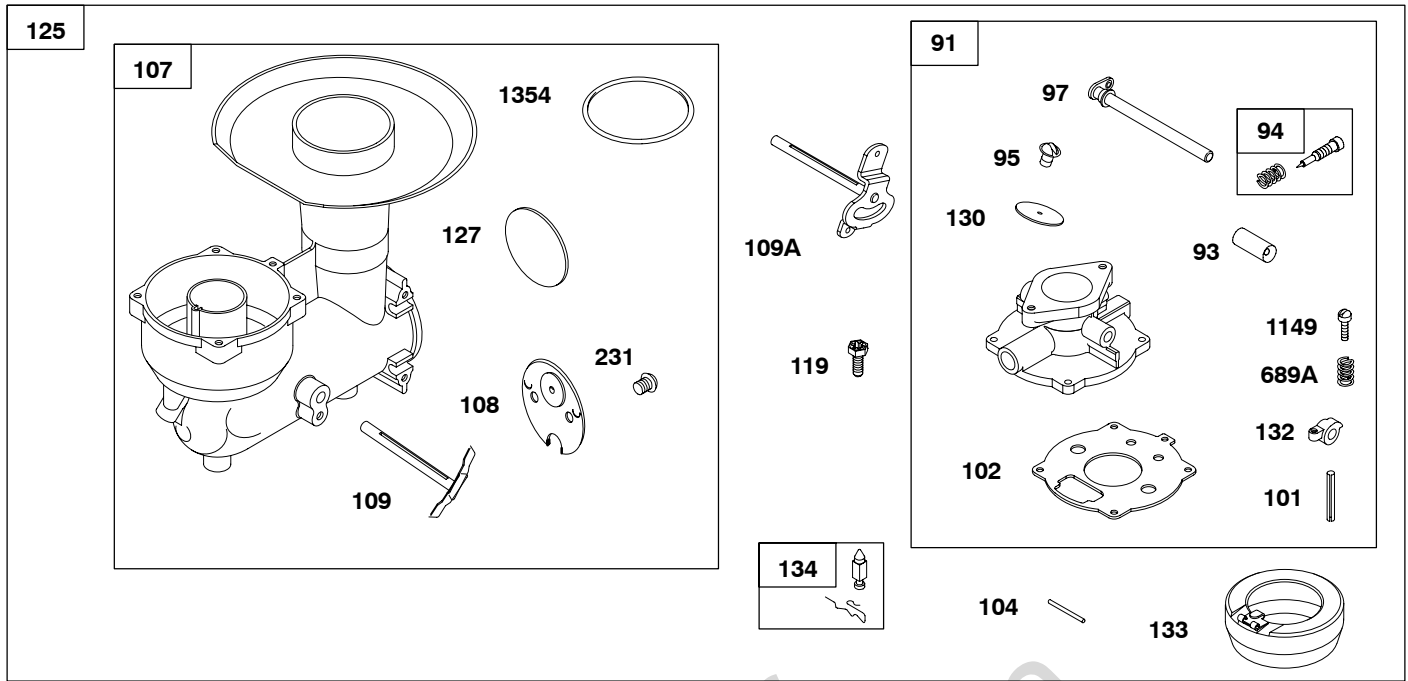

REF. NO.	PART NO.	DESCRIPTION	REF. NO.	PART NO.	DESCRIPTION	REF. NO.	PART NO.	DESCRIPTION
91	391034	Body- Upper Carburetor ----- Note ----- 299098 Body- Upper Carburetor Used on Type No(s). 0010, 0131, 0137, 0150, 0152, 0165, 0201, 0510.	109	691353	Shaft-Choke			1133, 1136, 1137, 1164, 1166, 1167, 1170, 1172, 2520, 2524, 2528, 2529, 2540, 2561, 2580.
			109A	690617	Shaft-Choke Used on Type No(s). 0123, 0124, 0132, 0133, 0147, 0148, 0149, 0156, 0169, 0176, 0178, 0191, 0192, 0193, 0196, 0626, 0627, 0630, 0639, 0648, 0649, 0651, 0652, 0653, 0656, 0665, 0667, 0718, 0722, 0735, 2580.			392182 Carburetor Used on Type No(s). 0709.
						127	690627	Plug-Welch
93	691769	Bushing-Throttle Shaft				130	691727	Valve-Throttle
94	292681	Kit-Idle Mixture				132	691708	Stop-Throttle
95	691437	Screw (Throttle Valve)				133	692265	Float-Carburetor
97	691944	Shaft-Throttle				134	394681	Kit-Needle/Seat ----- Note -----
101	691616	Pin-Shaft	119	691090	Screw (Upper Body to Lower Carburetor Body)			394682 Kit- Needle/ Seat (Includes Brass Seat)
102	692215	Gasket- Carburetor Body						394683 Kit- Needle/ Seat (Includes Brass Seat) (Use With Impulse Pump)
104	691775	Pin-Float Hinge						
107	391069	Body- Lower Carburetor	125	391073	Carburetor ----- Note -----			
108	690621	Valve-Choke ----- Note ----- 298730 Valve-Choke Used on Type No(s). 0131, 0137, 0150, 0152, 0165.			391074 Carburetor Used on Type No(s). 0123, 0124, 0132, 0133, 0147, 0148, 0149, 0156, 0169, 0176, 0178, 0191, 0192, 0193, 0196, 0626, 0627, 0630, 0639, 0648, 0649, 0651, 0652, 0653, 0656, 0665, 0667, 0718, 0722, 0735, 1111, 1116, 1132,			231 691437 Screw (Choke Valve)
						689A	691591	Spring-Friction
						1149	691615	Screw (Throttle Shaft)
						1354	691929	Seal-O Ring (Lower Carburetor Body)