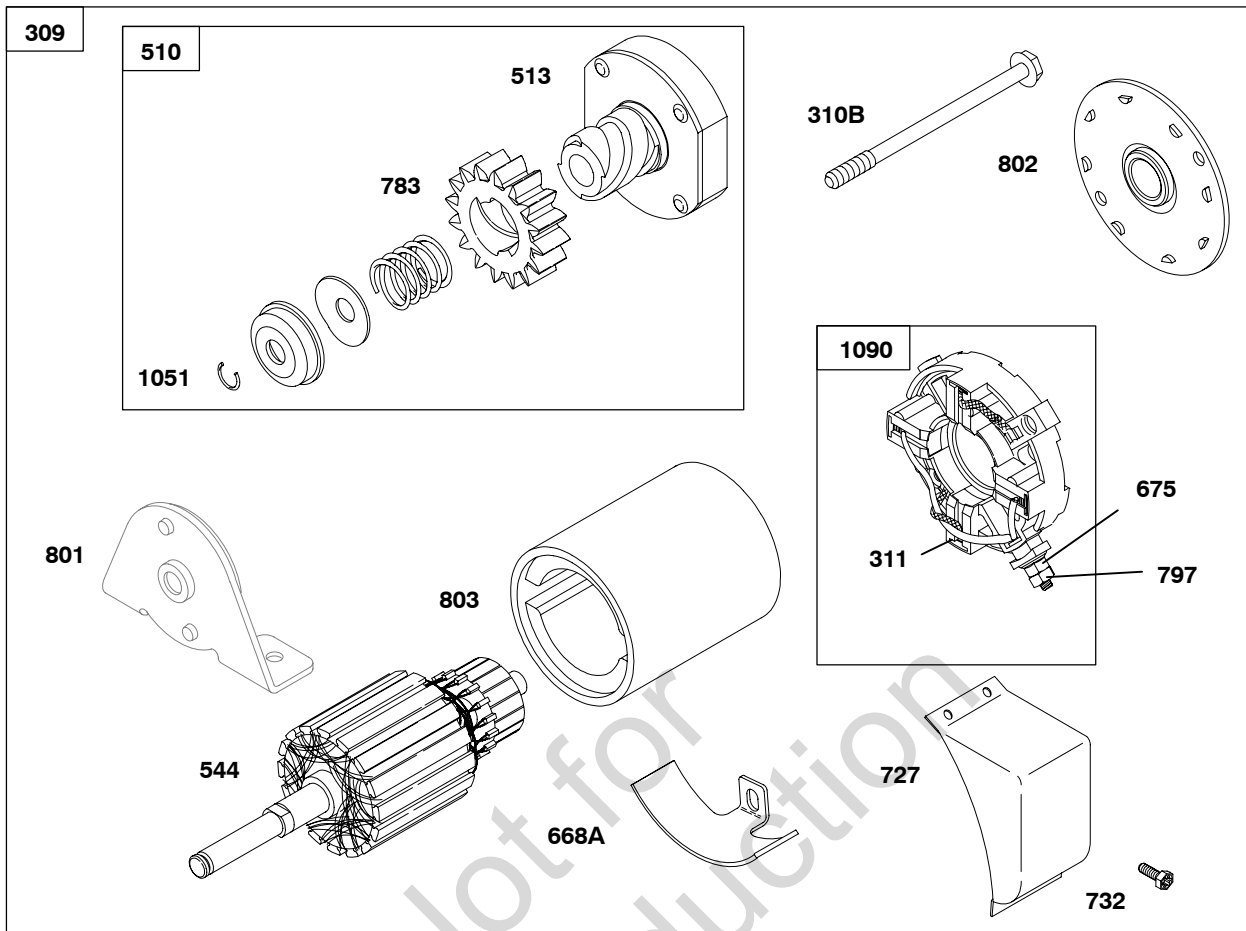

REF. NO.	PART NO.	DESCRIPTION	REF. NO.	PART NO.	DESCRIPTION	REF. NO.	PART NO.	DESCRIPTION
309	396306	Motor-Starter (4 3/8" Housing Length)	668A	396515	Spacer (Starter Motor)	801		Cap-Drive (4 3/8" Housing Length) (NO LONGER AVAILABLE)
310B	691263	Bolt (Starter Motor)	675	691261	Washer (Brush Retainer)	802	691286	Cap-End
311	497608	Brush Set	697	691058	Screw (Drive Cap)	803		Housing-Starter (Serviced With 396306 Starter Motor Only)
510	696541	Drive-Starter	727	692338	Cover-Starter Drive (Starter Drive Cover)	1051	691265	Ring-Retaining
513	692024	Clutch-Drive	732	93410	Screw (Starter Drive Cover)	1090	691293	Retainer-Brush
544		Armature-Starter (Serviced By 396306 Starter Motor Only)	783	695708	Gear-Pinion			
			797	691029	Nut (Brush Retainer)			

Engine Gasket Set-Reference 358

Carburetor Overhaul Kit-Reference 121