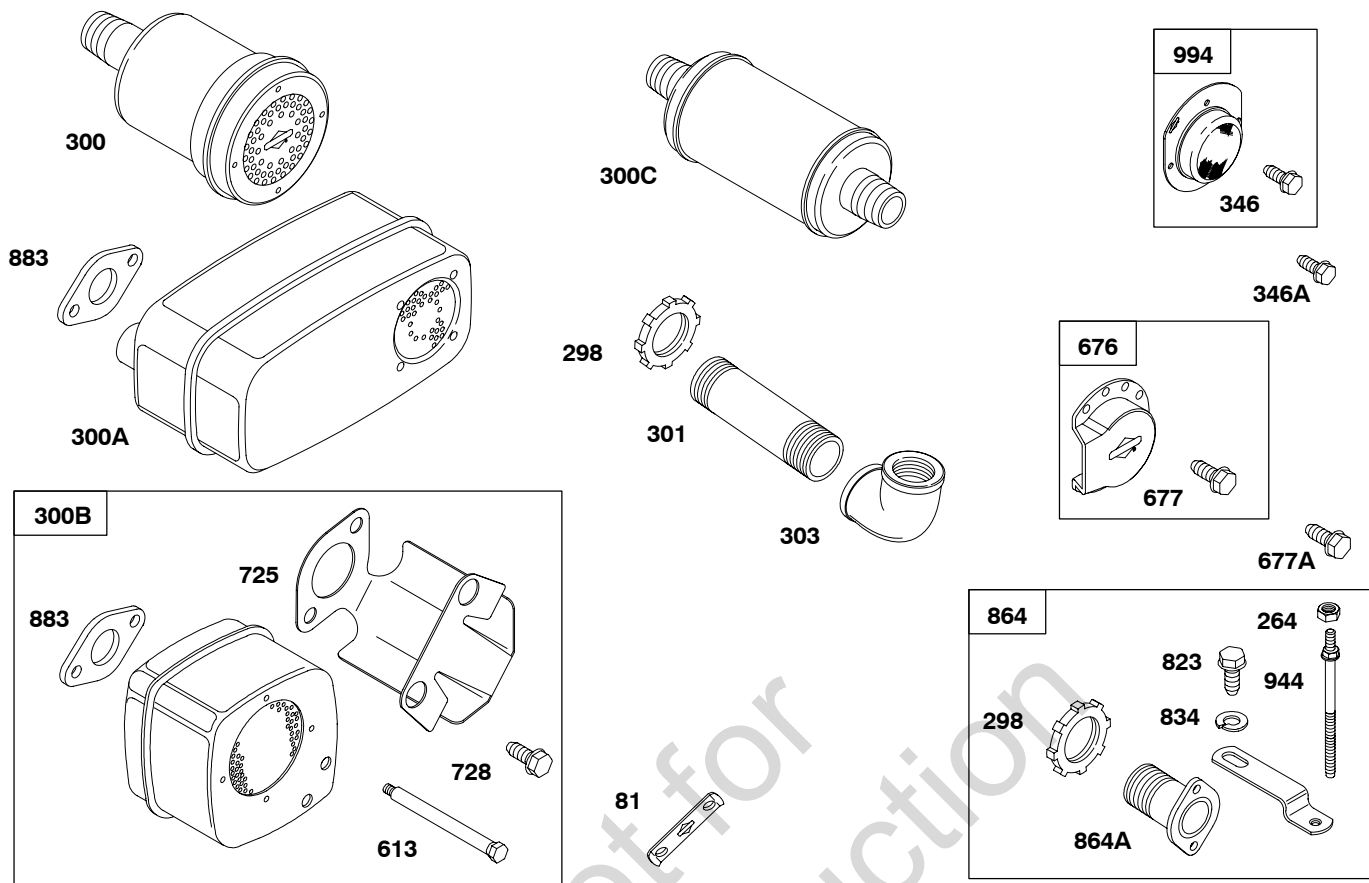

REF. NO.	PART NO.	DESCRIPTION	REF. NO.	PART NO.	DESCRIPTION	REF. NO.	PART NO.	DESCRIPTION		
81	691178	Lock-Muffler Screw	303	91296	Elbow-Exhaust	725	690420	Shield-Heat		
264	691105	Nut (Muffler Adapter)			Note -----	728	690810	Screw (Heat Shield)		
298	691808	Locknut-Muffler/Elbow			690281	Elbow-Exhaust	823	691108	Screw (Muffler Adapter)	
300	299477s	Muffler					Used on Type No(s). 1141, 1151, 2580.	834	691075	Washer (Muffler Adapter)
300A	498984s	Muffler (Super Lo Tone)			91415	Elbow-Exhaust		864	394584	Adapter-Muffler
300B	399635	Muffler					Used on Type No(s). 0771, 0776, 1149.	864A	690637	Adapter-Muffler
300C	291519	Muffler	346	794845	Screw (Spark Arrestor) (Metric)	883	692236	Gasket-Exhaust		
301	91416	Pipe-Exhaust	346A	690661	Screw (Spark Arrestor) (SAE)	944	691690	Stud (Muffler Adapter)		
			613	691416	Screw (Muffler)	994	794945	Arrestor-Spark		
			676	795036	Deflector-Muffler					
			677	794845	Screw (Muffler Deflector) (Metric)					
			677A	690661	Screw (Muffler Deflector) (SAE)					

Engine Gasket Set-Reference 358

Carburetor Overhaul Kit-Reference 121