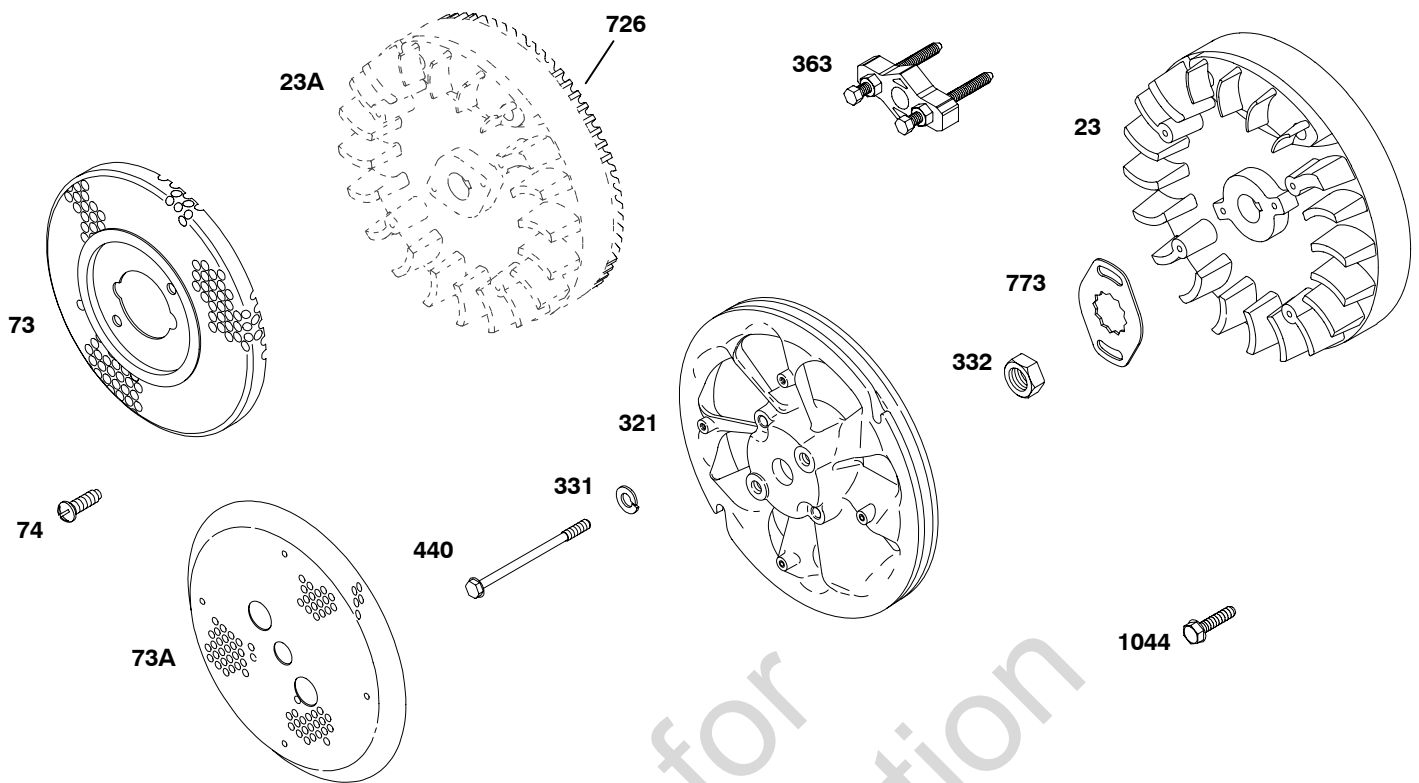

REF. NO.	PART NO.	DESCRIPTION	REF. NO.	PART NO.	DESCRIPTION	REF. NO.	PART NO.	DESCRIPTION
23	395250	Flywheel	74	691655	Screw	440	691076	Screw
23A		Flywheel (NO LONGER AVAILABLE)	321	691151	Fan-Booster	726	391362	Gear-Ring (Includes Mounting Hardware)
73	690628	Screen-Rotating	331	691075	Washer (Booster Fan)	773	690265	Retainer
73A	691171	Screen-Rotating	332	691059	Nut (Flywheel)	1044	691058	Screw (Flywheel)
		----- Note ----- 690404 Screen-Rotating Used on Type No(s). 0627, 0630, 0665, 0709, 2580.	363	19203	Puller-Flywheel			

Engine Gasket Set-Reference 358

Carburetor Overhaul Kit-Reference 121