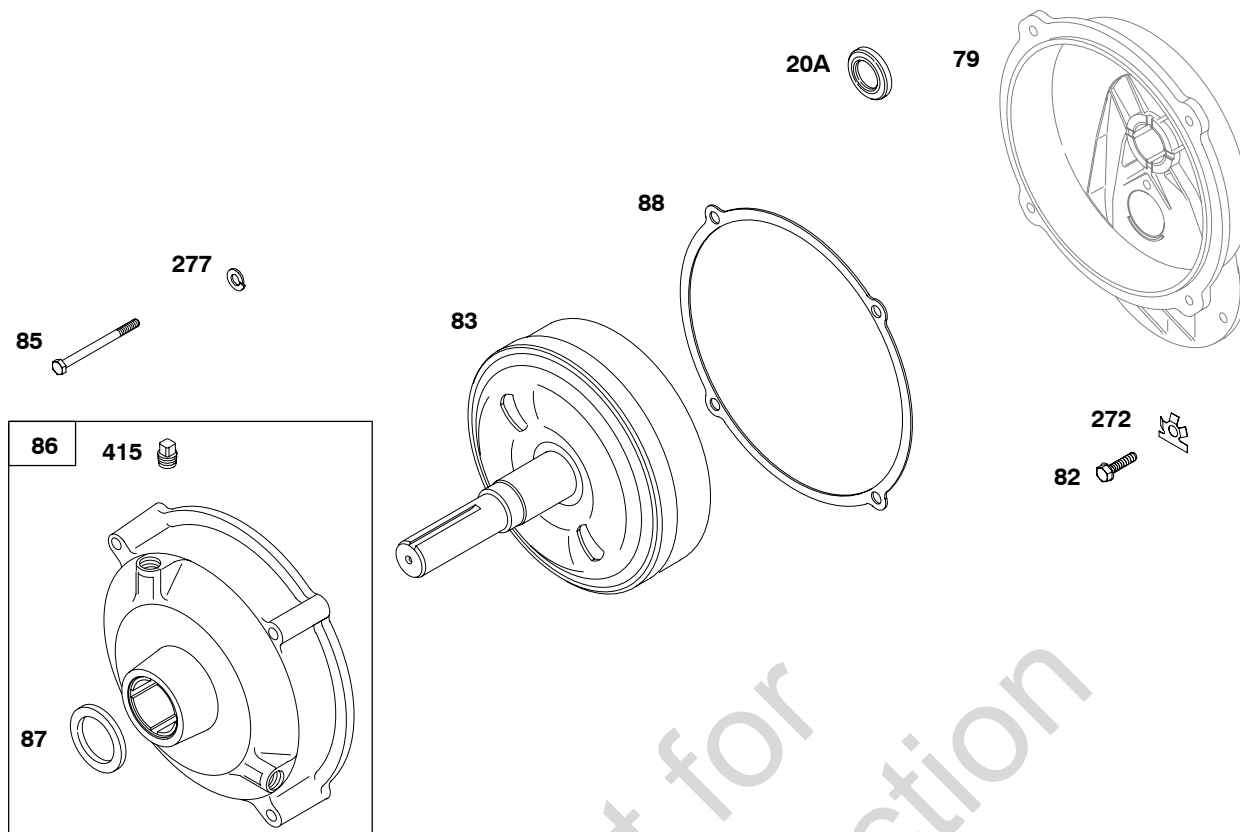

REF. NO.	PART NO.	DESCRIPTION	REF. NO.	PART NO.	DESCRIPTION	REF. NO.	PART NO.	DESCRIPTION
20A	299819s	Seal-Oil (PTO Side)	85	691076	Screw (Gear Cover To Gear Reduction Case)	272	690391	Lock-Screw Head (Gear Reduction Case)
79		Case-Gear Reduction (NO LONGER AVAILABLE)	86	690606	Cover-Gear	277	691075	Washer (Gear Case To Gear Reduction)
82	691058	Screw (Gear Reduction Case)	87	391086s	Seal-Gear Reduction	415	794903	Plug (Gear Cover)
83	690387	Shaft-Auxiliary Drive	88	691601	Gasket-Gear Reduction Cover			

Engine Gasket Set-Reference 358

Carburetor Overhaul Kit-Reference 121