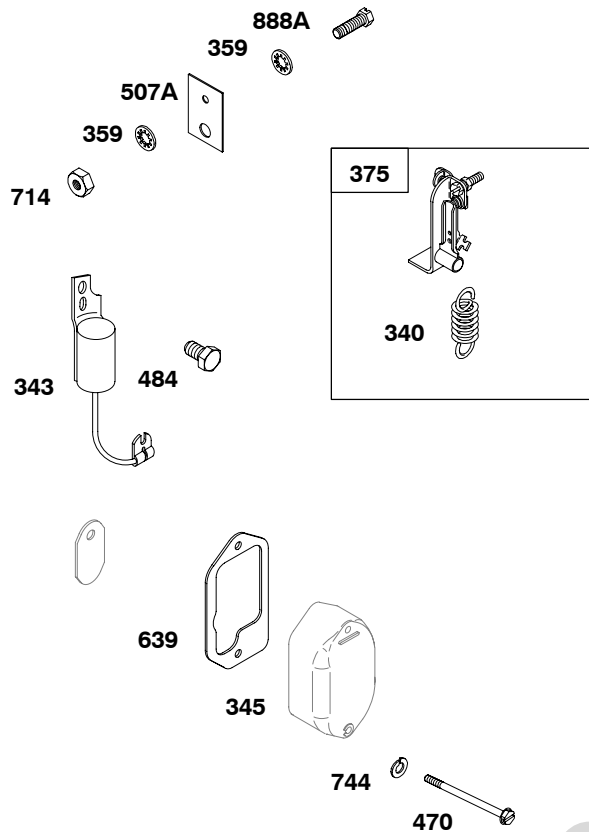

USED BEFORE CODE DATE: 81080100