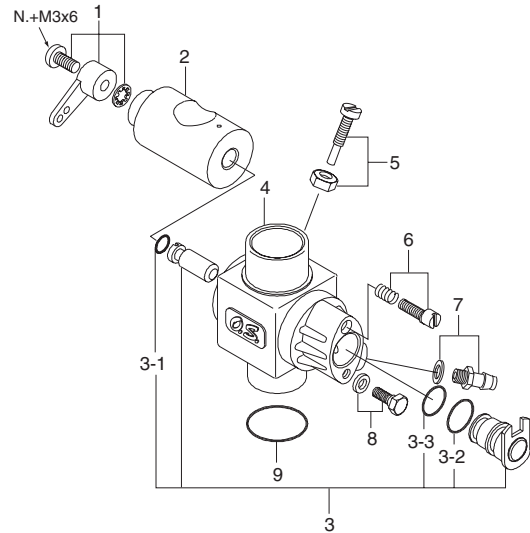

## TYPE 70A (29481000)

\*Type of screw

C...Cap Screw M...Oval Fillister-Head Screw

F...Flat Head Screw N...Round Head Screw S...Set Screw

No.	Code No.	Description
1	29404000	Cylinder Head
2	29403400	Piston Ring
3	29403200	Piston
4	29406000	Piston Pin
5	28117000	Piston Pin Retainer (2pcs.)
6	29405000	Connecting Rod
7	29403100	Cylinder Liner
8	29481000	Carburetor Complete (Type 70A)
9	29081719	Carburetor Retainer
10	45910200	Lock Nut Set
11	29408000	Drive Hub
11-1	45508200	Woodruf Key
12	45520000	Thrust Washer
13	29431000	Crankshaft Ball Bearing (Front)
14	29401000	Crankcase
15	46030008	Crankshaft Ball Bearing (Rear)
16	29402000	Crankshaft
17	29414000	Gasket Set
18	72507000	Pump Unit PD-06
18-1	45571100	Universal Nipple (L3.5)
18-2	29481900	Needle Valve Assembly
18-3	29481970	Needle Assembly
18-4	24981837	"O" Ring (2pcs.)
18-5	26381501	Set Screw
18-6	27381940	Needle Valve Holder Assembly
18-7	26711305	Ratchet Spring
18-8	45571000	Universal Nipple (S3.5)
18-9	22681953	Fuel Outlet (No.1)
19	29213000	Screw Set
	71605100	Glow Plug A5
	22681980	Needle
●	72102100	Exhaust Header Pipe Assembly
●	72102110	Exhaust Header Pipe
●	72102120	Exhaust Adaptor
●	72102180	Exhaust Adaptor "O" Ring

### O.S. GENUINE PARTS & ACCESSORIES

Code No.	Description
72200080	Needle Valve Extension Cable Set
45910300	5/16"-M5 Propeller Locknut Set For Truturn Spinner
72104220	Silicone Tube Assembly
72104300	T-6010 Tuned Silencer
72102100	Exhaust Header Pipe Assembly
71531000	Non-Bubble Weight
72403050	Super Filter (L)
79870050	M5 Blind Nut (10pcs.)
55500004	M5 Lock Washer (10sets.)
71521000	Long Socket Wrench With Plug Grip