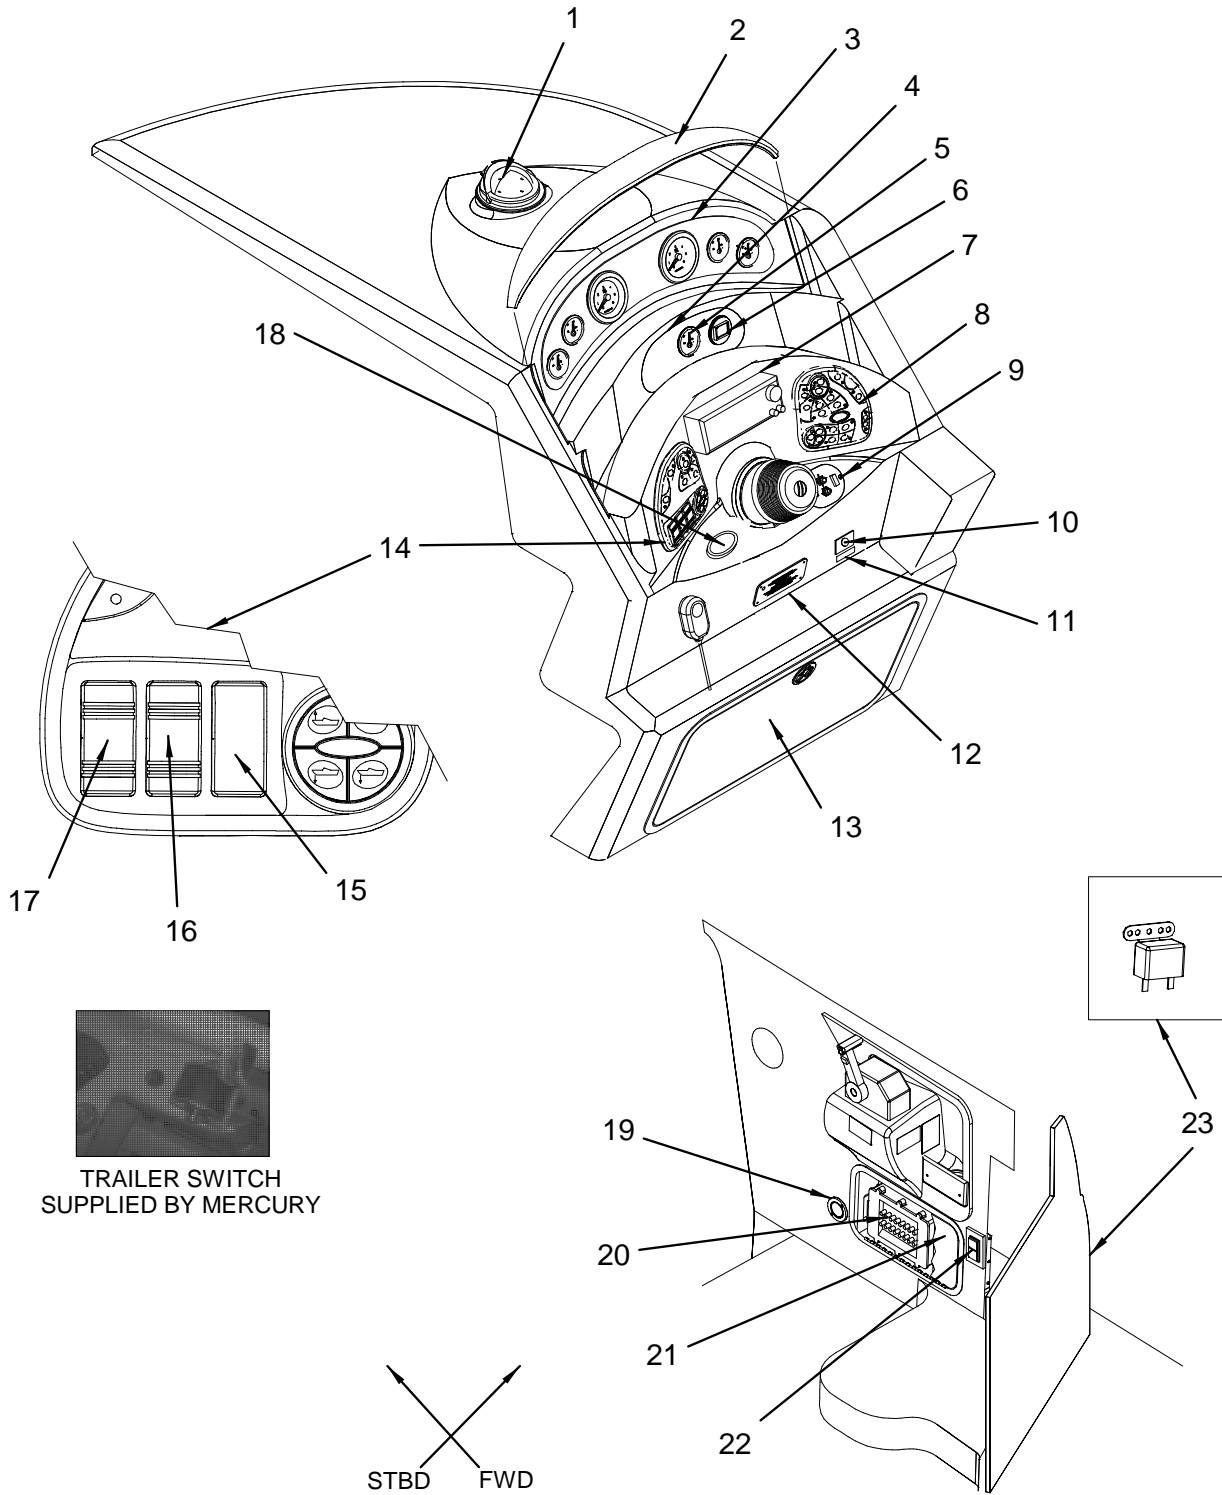

COCKPIT (HELM)