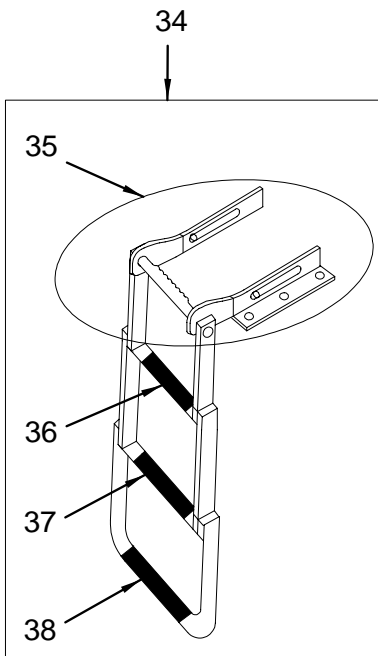

EXTERIOR (TRANSOM STORAGE AND SWIM PLATFORM)