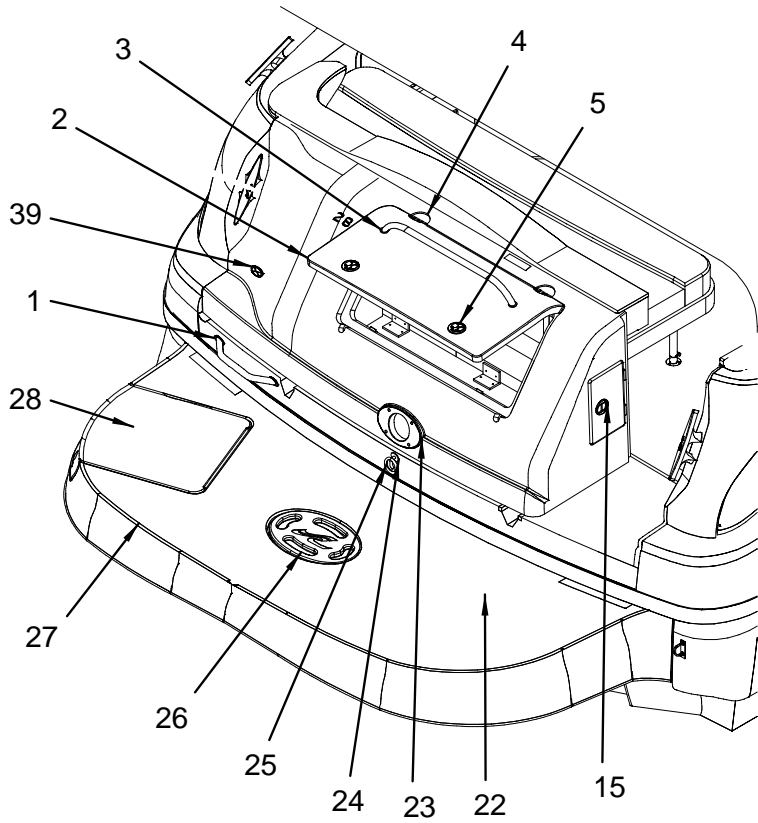

EXTERIOR (TRANSOM STORAGE AND SWIM PLATFORM)