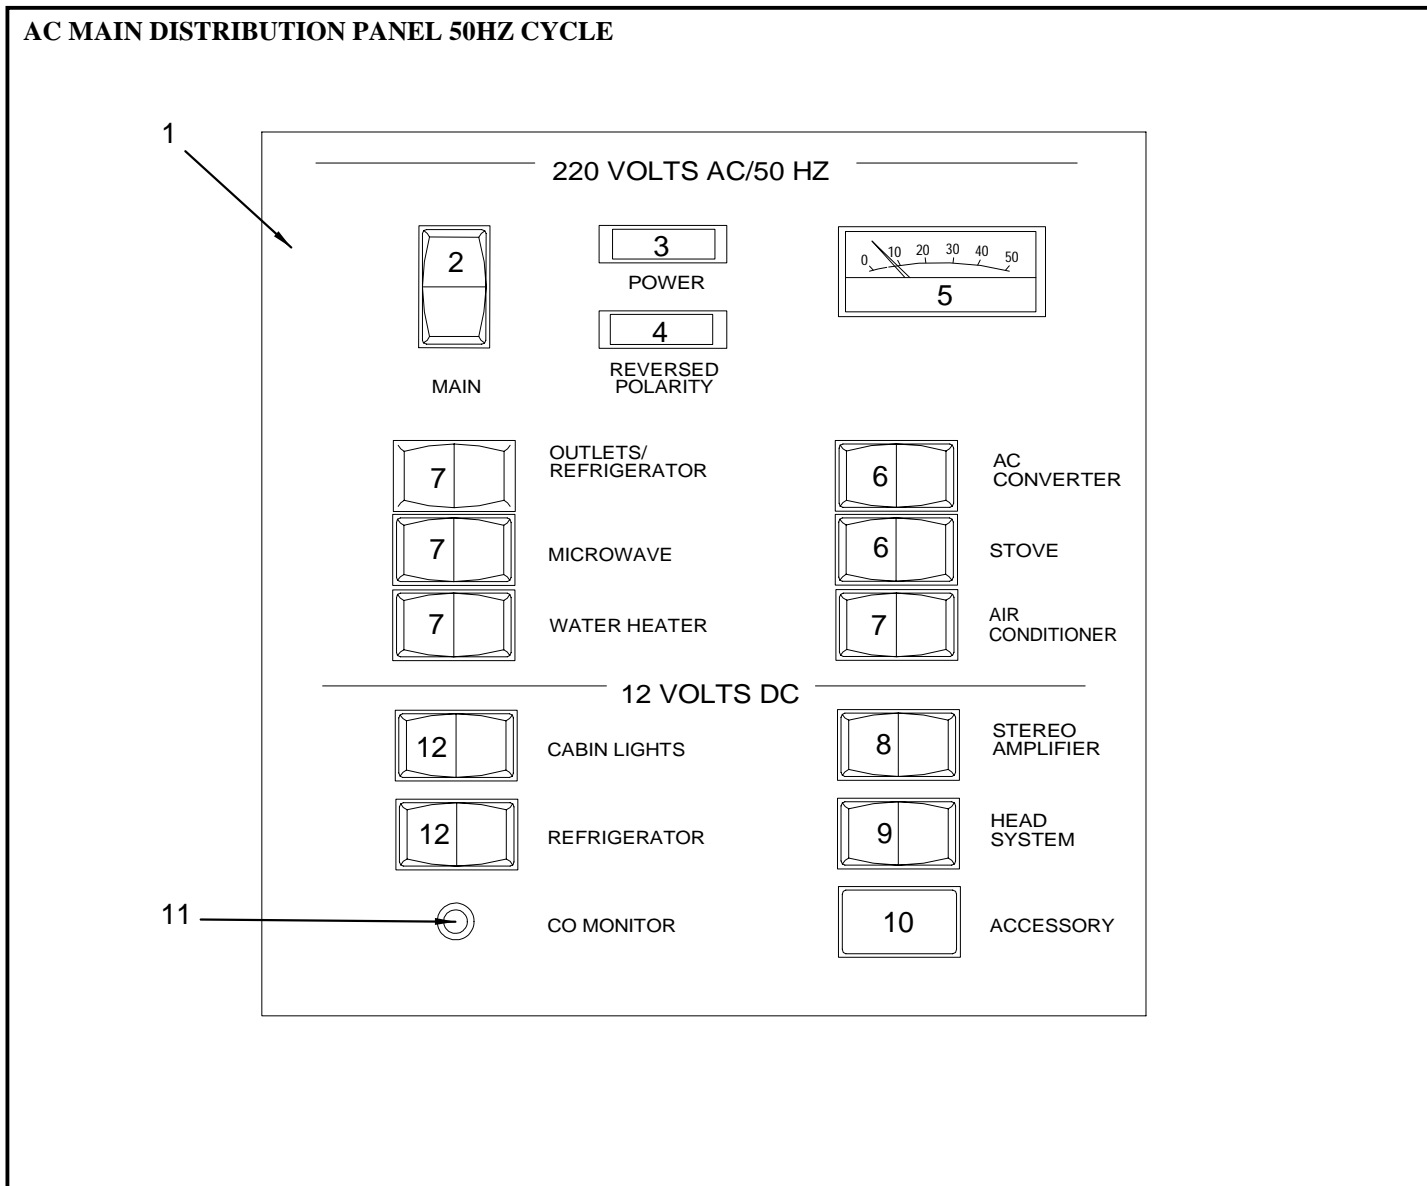

AC MAIN DISTRIBUTION PANEL 50HZ CYCLE

- 1 1508977 PANEL, 280DA-01 AC MDP 220/50
- 1524271 PANEL, BLANK:280DA-01 MDP AC 220/50
- 2 440354 BRKR/ROCK, 2-POLE AC/DC VERT 20A WHT
- 3 557603 LIGHT, POLARITY GRN 220V
- 4 557629 LIGHT, POLARITY RED 220V
- 5 796334 GAUGE, VOLTMETER AC 0-300 ANALOG WINDOW MOUNT
- 6 353326 BRKR/ROCK, SGL-POLE AC/DC HORZ 5A WHT
- 7 332593 BRKR/ROCK, SGL-POLE AC/DC HORZ 10A WHT
- 8 1479922 BRKR/ROCK, SGL-POLE M-SERIES HORZ 25A RED
- 9 1506690 BRKR/ROCK, SGL-POLE M-SERIES HORZ 20A RED
- 10 1490200 PLUG, BRKR/ROCK M SERIES
- 11 1181700 BRKR, P/BTN-MANUAL RESET M-SERIES 1A W/SCREW
- 12 1181684 BRKR/ROCK, SGL-POLE M-SERIES HORZ 15A RED