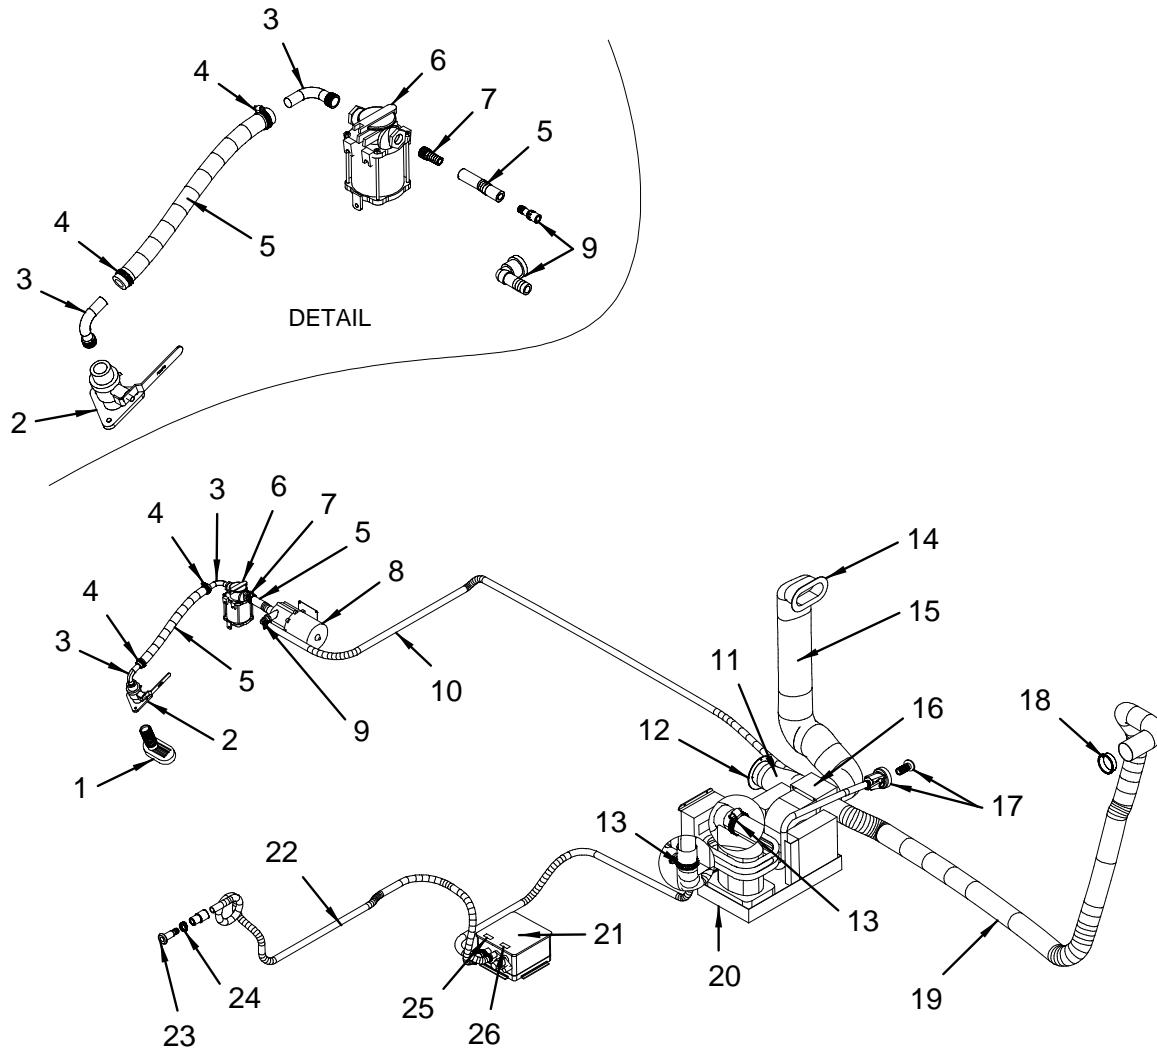

AIR CONDITIONING SYSTEM

AIR CONDITIONING SYSTEM

1	531574	PICK-UP, BRZ WATER INTAKE 3/4"
2	518431	SEACOCK, BRZ 3/4" W/O TAILPIECE
3	169193	ELBOW, BRZ 90DEG 3/4"MPT X 3/4"BARB
4	256677	CLAMP, HOSE #12 1/2"-1.25" SS .505
5	123810	HOSE, GEN PURPOSE 3/4"
6	1791584	STRAINER, BRZ WATER INTAKE 3/4" W/NYLON STRAP (USED FOR A/C AND GENERATOR)
	1851357	BRACKET, STRAINER MNT UPR (USED FOR A/C AND GENERATOR)
	1851358	BRACKET, STRAINER MNT LWR (USED FOR A/C AND GENERATOR)
	1404854	PLUG, PLASTIC STRAINER DRAIN (USED FOR A/C AND GENERATOR)
7	531426	ADAPTER, BRZ 3/4"MPT X 3/4"BARB
8	948265	A/C COMP, PUMP 500GPH 115V 50/60HZ WTR COOL
9	948273	A/C COMP, HOSE FITTINGS FOR PMP500
10	1058957	HOSE, WATER A/C WHT 5/8"
11	720177	HOSE, AC/DUCT 4"
12	1581966	A/C COMP, GRILL 4" RND W/O DA BLK
13	263954	CLAMP, HOSE #10 1/2"-1 1/8" SS .505
14	957092	A/C COMP, HOSE RING 5" OBLONG
15	720185	HOSE, AC/DUCT 5"
16	1517903	A/C COMP, PLENUM 4X5X3"W/4.5"X 5.5"X 5.5"SIDES
17	1778933	THRU-HULL, SS 5/8"BARB SHORT
18	948968	A/C COMP, HOSE RING 3" PLAS ROUND
19	720169	HOSE, AC/DUCT 3"
20	1759845	A/C COMP, COMPACT 10K SXF10-1 115V 50/60HZ (AIR CONDITIONING / HEATING-3/4 TON-120V/60)
	1769422	A/C COMP, COMPACT 10K SMXII 220V 50HZ GG (AIR CONDITIONING / HEATING-3/4 TON- 220V/50)
	1165091	A/C COMP, DEFUSER 14X7 CLW W/FILTER (AIR CONDITIONING / HEATING-3/4 TON-120V/60) (AIR CONDITIONING / HEATING-3/4 TON- 220V/50)
	1604263	A/C COMP, CABLE INTERCONNECT 15" (AIR CONDITIONING / HEATING-3/4 TON-120V/60) (AIR CONDITIONING / HEATING-3/4 TON- 220V/50)
	1604271	A/C COMP, DISPLAY ECU BLK W/3/4" DOOR (AIR CONDITIONING / HEATING-3/4 TON-120V/60) (AIR CONDITIONING / HEATING-3/4 TON- 220V/50)
	1055821	A/C COMP, FACE PLATE FOR CONTROL BLK (AIR CONDITIONING / HEATING-3/4 TON-120V/60) (AIR CONDITIONING / HEATING-3/4 TON- 220V/50)
	1762241	A/C COMP, ELL PLAS 1/2"MPT X 5/8" HOSE (HULL#1208->1214)(AIR CONDITIONING / HEATING-3/4 TON-120V/60) (AIR CONDITIONING / HEATING-3/4 TON- 220V/50)
21	1683218	SHOWER, SUMP ASSY 12V W/800 PUMP/CHCK VLV MOD
22	123877	HOSE, CORR SAN/WATER-FILL 3/4"
23	1778929	THRU-HULL, SS 3/4"BARB SHORT
24	263954	CLAMP, HOSE #10 1/2"-1 1/8" SS .505
25	1745160	LABEL, 1/2"X 1.5" SHWR DRAIN
26	1745517	LABEL, 1/2"X 1.5" DISCHARGE

LABELS

1751884	LABEL, 1/2"X 1.5" A/C CONDENSATE

NOT SHOWN

147397	COVER PLATE, CARLON BOX SGL (AIR CONDITIONING / HEATING-3/4 TON-120V/60) (AIR CONDITIONING / HEATING-3/4 TON- 220V/50)
522813	BOX, RECEPTACLE PVC SURFACE MOUNT CARLON (AIR CONDITIONING / HEATING-3/4 TON-120V/60) (AIR CONDITIONING / HEATING-3/4 TON- 220V/50)