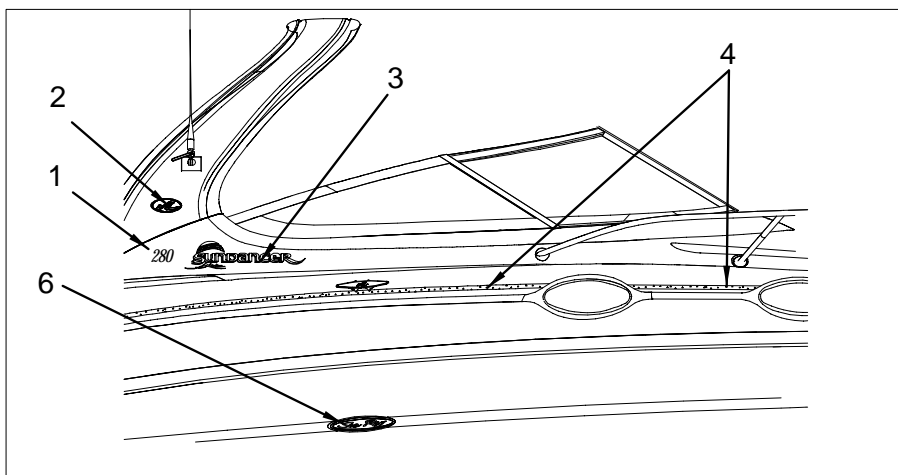

EXTERIOR (GRAPHICS) BLUE