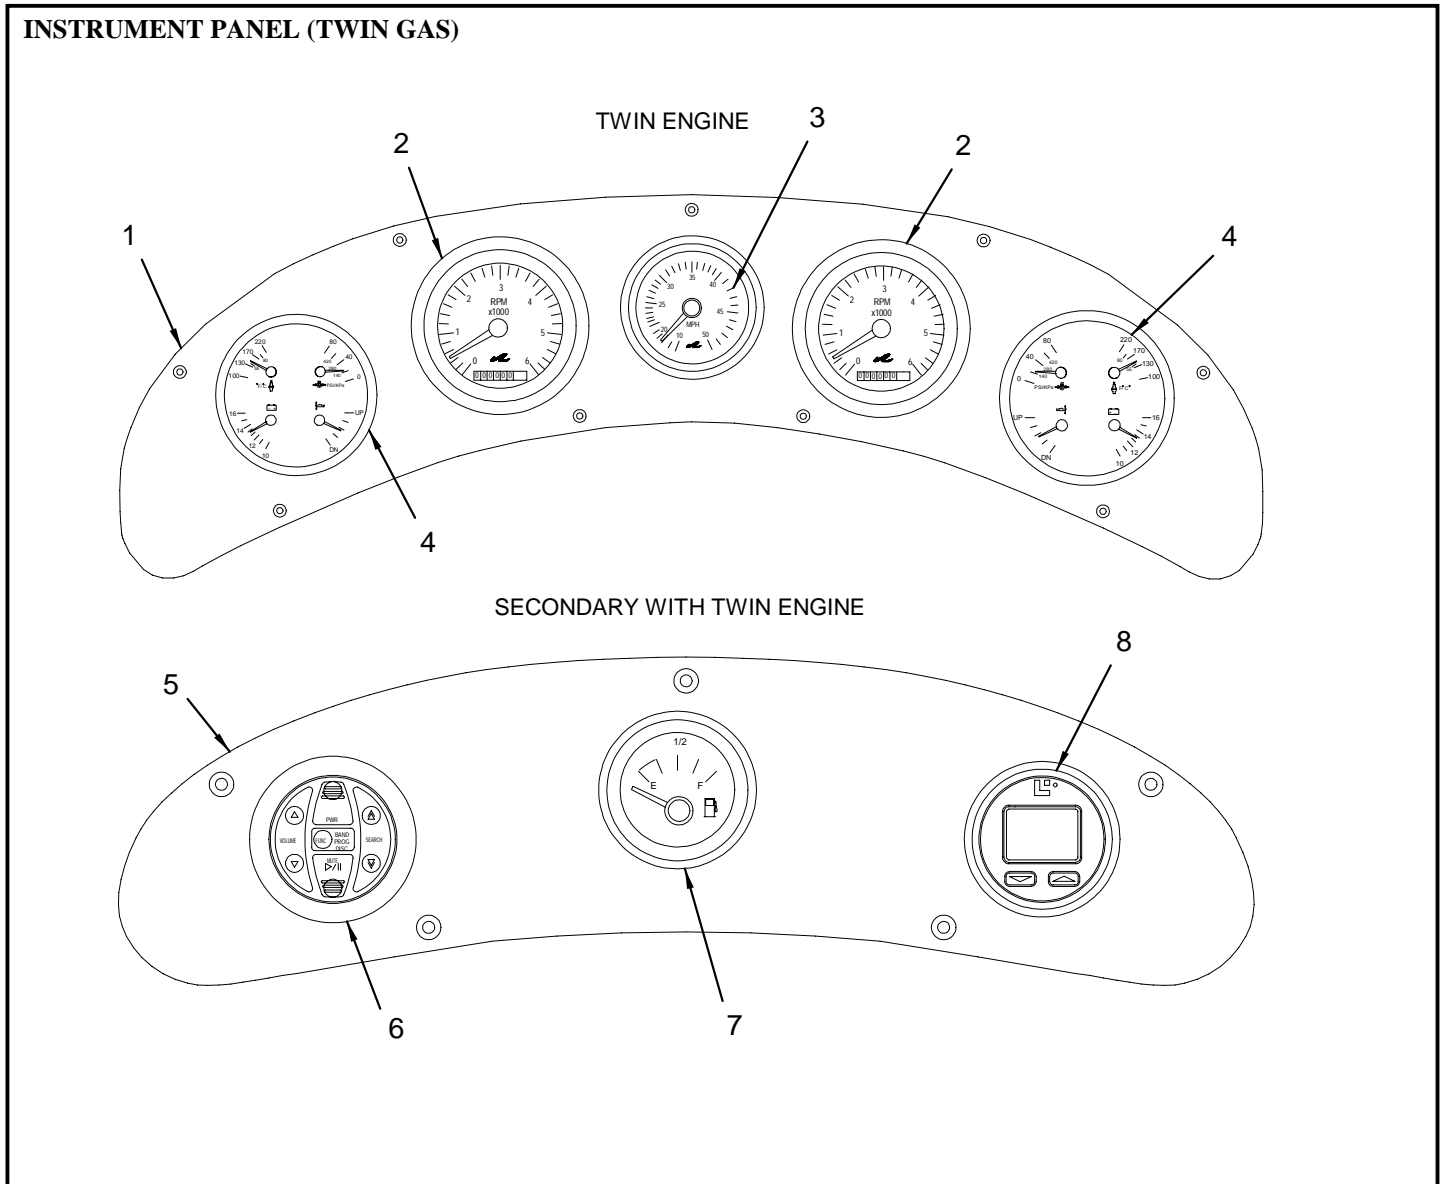

INSTRUMENT PANEL (TWIN GAS)

- 1 1719229 PANEL, 280DA-03 INST T/E S/S-CRFT
- 2 1777617 GAUGE, SYS TACH 3" S-CRFT 0-7000RPM RV2
  1690381 NUT, LOCK 85MM SPIN LOCK VDO
- 3 1777616 GAUGE, SYS SPEED 3"SC 0-70MPH/RV2 POST 2602
  1690381 NUT, LOCK 85MM SPIN LOCK VDO
- 4 1690511 GAUGE, 5" 4-IN-1 VOLT/OIL/TMP/TRIM S-CRFT
  1690382 NUT, LOCK 110MM SPIN LOCK VDO
- 5 1753254 PANEL, 280DA-03 LWR W/FUEL S-CRFT REV1
- 6 1799348 STEREO, REMOTE CNTRL W/DSPL BLK FACE/SS BZL
- 7 1689853 GAUGE, FUEL LEVEL S-CRFT 2"
  1690380 NUT, LOCK 52MM SPIN LOCK VDO
- 8 1754589 TRANSDUCER, TECHSONIC