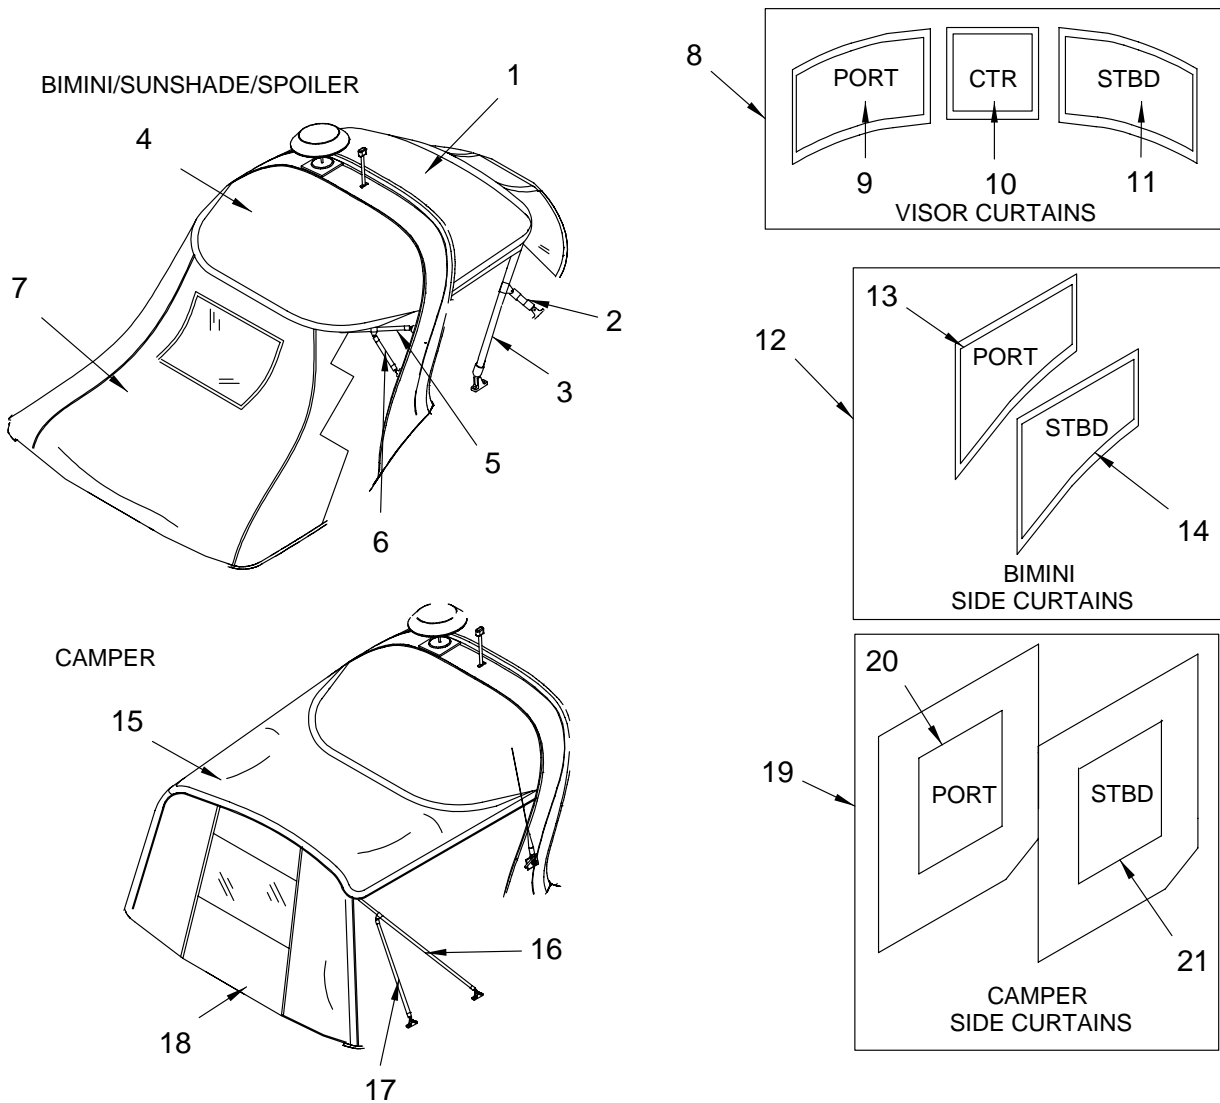

NOT SHOWN

- 1355338 PAINT, BOTTOM BLACK HYDROCOAT
(**BOTTOM PAINT/COLORED HULL**)

CANVAS (BLUE)

CANVAS HARDWARE

SHOCK CORD CLIP  22	LACING KNOB  23	PLASTIC PULL TAB  24	END CAP  25	END CAP  26	INSERT  27	JAW SLIDE  28	JAW SLIDE  29	PULL PIN  30
PULL PIN  31	RADIUS HINGE  32	RADIUS HINGE  33	SLIDE  34	SIDE SPACER  35	STRAIGHT HINGE  36	STRAIGHT HINGE  37	STRAP EYE  38	