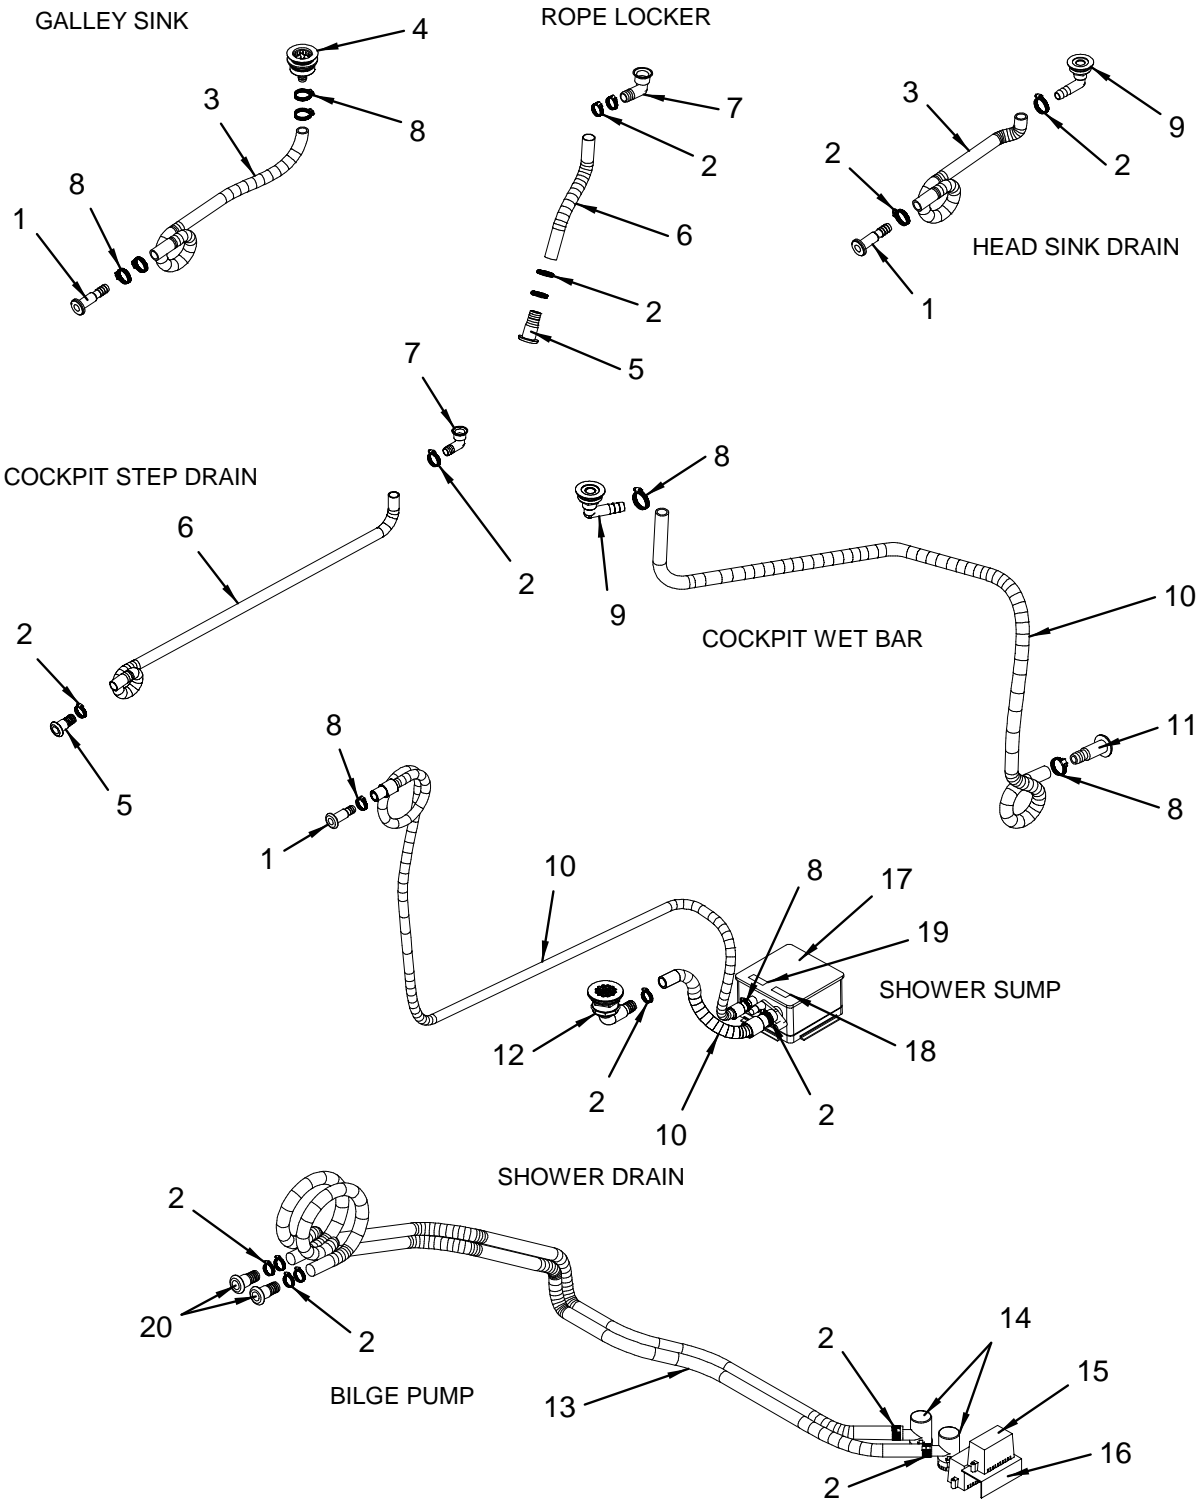

DRAINAGE SYSTEM

DRAINAGE SYSTEM

1	1778929	THRU-HULL, SS 3/4" BARB SHORT
2	256685	CLAMP, HOSE #16 3/4"-1.5" SS .505
3	123885	HOSE, CORR BILGE 3/4" BLK
4	175687	DRAIN, SINK STRAINER 2.5" SS W/5/8" BARB
	1839033	DRAIN, SINK STRAINER BASKET ONLY
	408724	ELBOW, PVC 1.5" FLANGE X 3/4" BARB X 90DEG
5	1778926	THRU-HULL, SS 1" BARB SHORT
6	1042076	HOSE, WATER 1 1/8" BLK
7	266130	DRAIN, LINER W/90 DEG ELBOW 1" PLASTIC
8	263954	CLAMP, HOSE #10 1/2"-1 1/8" SS .505
9	583427	DRAIN, W/PLUG 100DEG 3/4" BARB CHR
	1734472	DRAIN ASSY, STOPPER #4202 MED BLK
10	123877	HOSE, CORR SAN/WATER-FILL 3/4"
11	1778933	THRU-HULL, SS 5/8" BARB SHORT
12	196782	DRAIN ASSY, SHOWER 1.5"
	344762	DRAIN ASSY, SHOWER SLIP NUT 1.5"
	344721	DRAIN ASSY, GASKET SHOWER SLIP NUT 1.5"
13	123901	HOSE, CORR BILGE 1 1/8" BLK
14	1690247	PUMP, BILGE 1100GPH W/IMPELLOR HOUSING VANES
15	1193671	SWITCH, FLOAT RULE W/CVR
16	1441831	BRACKET, BILGE PUMP HI-WTR REV1
17	1683218	SHOWER, SUMP ASSY 12V W/800 PUMP/CHCK VLV MOD
18	1745160	LABEL, 1/2" X 1.5" SHWR DRAIN
19	1745517	LABEL, 1/2" X 1.5" DISCHARGE
20	1778931	THRU-HULL, SS 1 1/8" BARB SHORT

NOT SHOWN

123927	HOSE, CORR BILGE 1.25" BLK
1033745	HOSE, WATER 1" ID X 1 3/8" OD