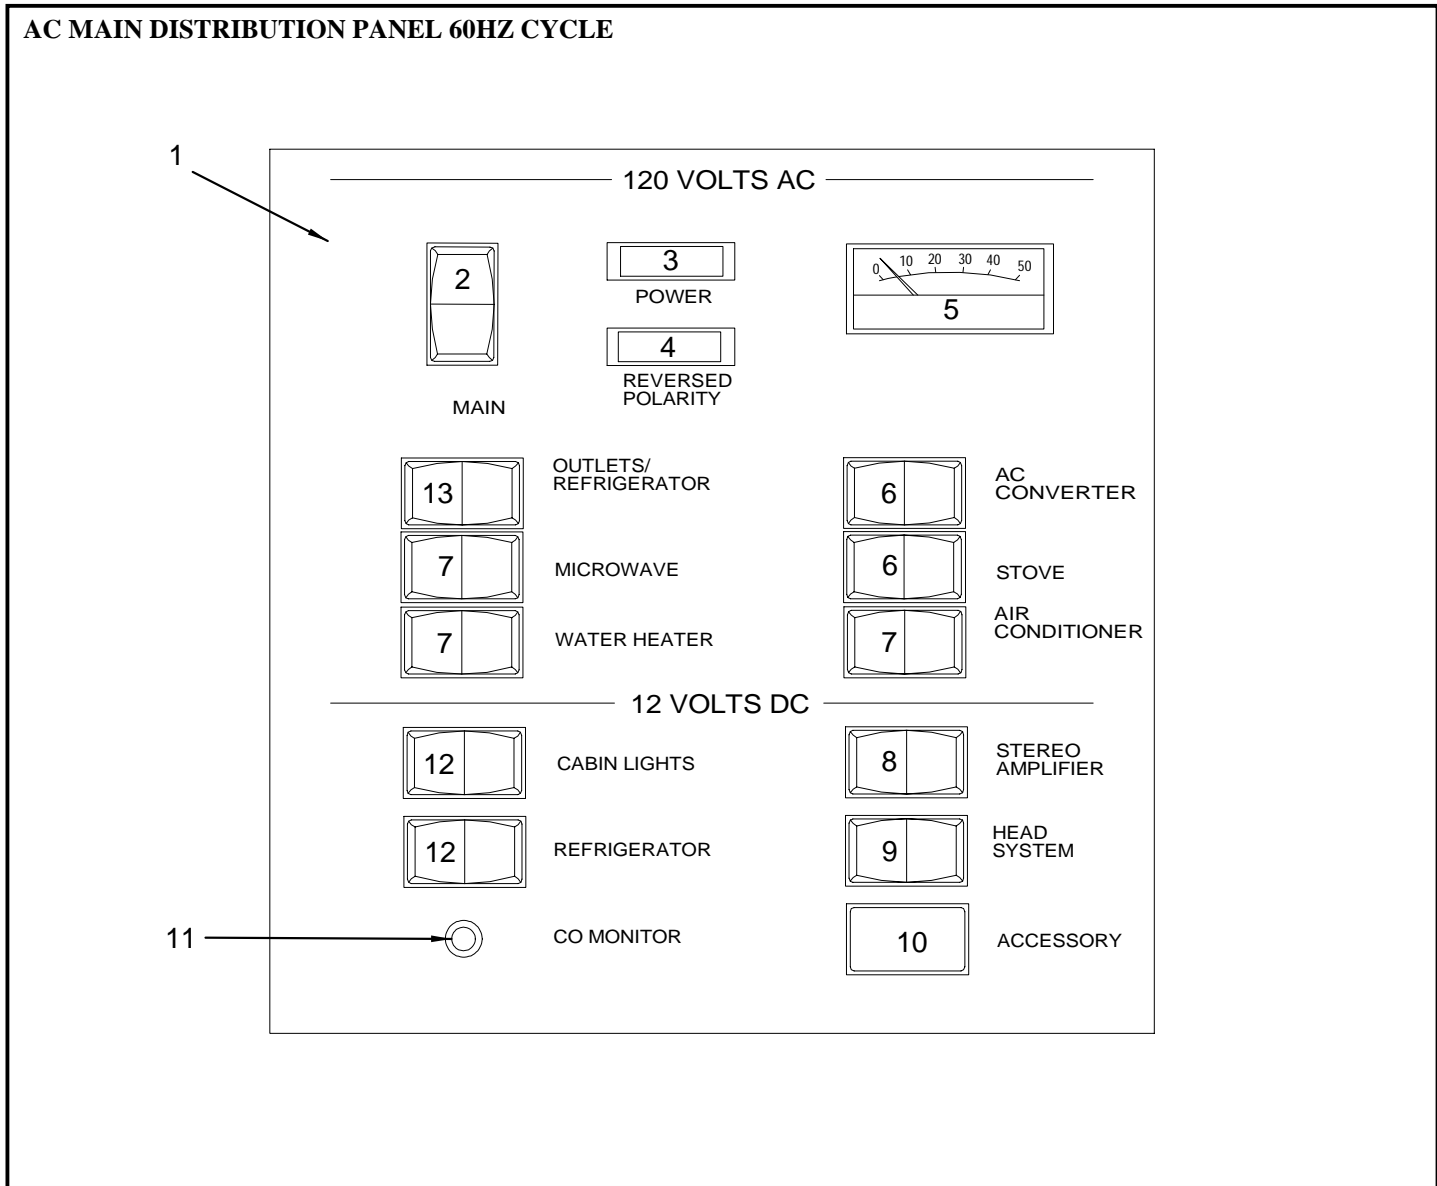

AC MAIN DISTRIBUTION PANEL 60HZ CYCLE

- 1 1508969 PANEL, 280DA-01 AC MDP 120/60
- 1524263 PANEL, BLANK:280DA-01 MDP AC
- 2 648873 BRKR/ROCK, 2-POLE AC/DC VERT 30A WHT
- 3 572529 LIGHT, POLARITY GRN 125V
- 4 557611 LIGHT, POLARITY RED 125V
- 5 767608 GAUGE, VOLTMETER AC 0-150 ANALOG WINDOW MT SM
- 6 332593 BRKR/ROCK, SGL-POLE AC/DC HORZ 10A WHT
- 7 331991 BRKR/ROCK, SGL-POLE AC/DC HORZ 20A WHT
- 8 1479922 BRKR/ROCK, SGL-POLE M-SERIES HORZ 25A RED
- 9 1506690 BRKR/ROCK, SGL-POLE M-SERIES HORZ 20A RED
- 10 1490200 PLUG, BRKR/ROCK M SERIES
- 11 1181700 BRKR, P/BTN-MANUAL RESET M-SERIES 1A W/SCREW
- 12 1181684 BRKR/ROCK, SGL-POLE M-SERIES HORZ 15A RED
- 13 331991 BRKR/ROCK, SGL-POLE AC/DC HORZ 20A WHT

NOT SHOWN

- 432872 PLUG, BRKR/ROCK