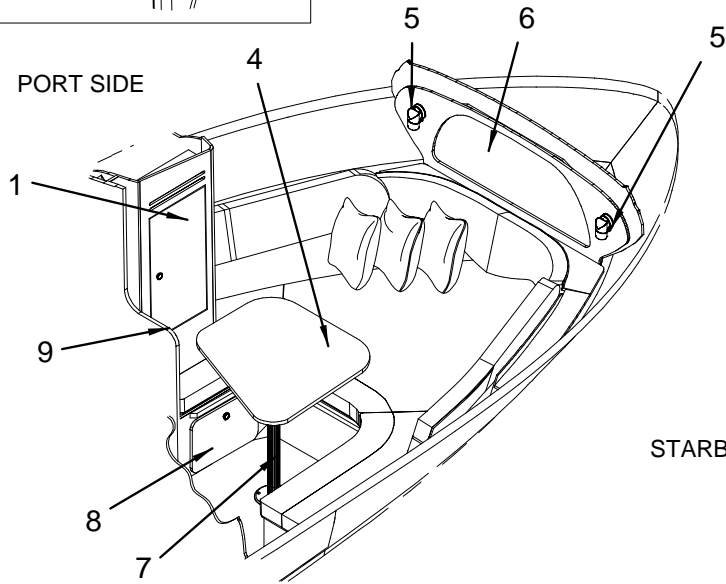

FORWARD STATEROOM