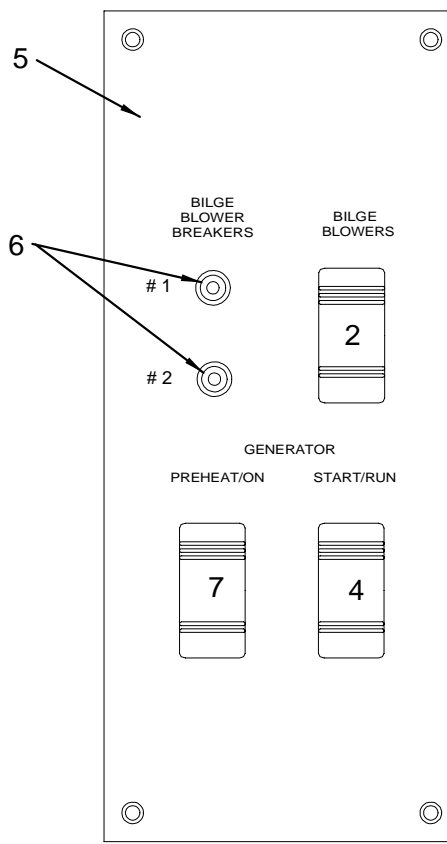

DIESEL GENERATOR PANEL

GENERATOR PANEL

- 1 1735872 PANEL, 280DA-03 GEN REMOTE GAS KOHLER (GENERATOR 5.0 E KOHLER 120V/60HZ - GAS) (GENERATOR 4.0 EF KOHLER 220V/50HZ - GAS)
- 1850676 PANEL, BLANK:280DA-03 GEN REMOTE GAS KOHLER (GENERATOR 5.0 E KOHLER 120V/60HZ - GAS) (GENERATOR 4.0 EF KOHLER 220V/50HZ - GAS)
- 1833278 PANEL, 280DA-06 GEN REMOTE GAS KOHLER ECD (GEN. 5.0 ECD KOHLER - GAS - 120V/60HZ) (GEN. 4.0 EFCD KOHLER - GAS - 220V/50HZ)
- 1850675 PANEL, BLANK 280DA-06 GEN REMOTE GAS KOHLER (GEN. 5.0 ECD KOHLER - GAS - 120V/60HZ) (GEN. 4.0 EFCD KOHLER - GAS - 220V/50HZ)
- 2 679324 ACTUATOR, ROCK BLK W/BLOCK LENS ACCY
- 799304 BODY, ROCK SW SPST (MOM) BLK W/IND INC LAMP
- 3 679324 ACTUATOR, ROCK BLK W/BLOCK LENS ACCY
- 681494 BODY, ROCK SW DPDT MOM 12V W/INDEP INC LAMP
- 4 679324 ACTUATOR, ROCK BLK W/BLOCK LENS ACCY
- 758045 BODY, ROCK SW 2 CKT PROG W/IND LMP
- 5 1719445 PANEL, 280DA-03 GEN REMOTE DSL KOHLER (GENERATOR 4.0 EOZ KOHLER - DIESEL - 120V/60) (GENERATOR 3.5 EFOZ KOHLER - DIESEL - 220V/50)
- 1850674 PANEL, BLANK:280DA-03 GEN REMOTE DSL KOHLER (GENERATOR 4.0 EOZ KOHLER - DIESEL - 120V/60) (GENERATOR 3.5 EFOZ KOHLER - DIESEL - 220V/50)
- 6 809806 BRKR, P/BTN-MANUAL RESET 6A
- 7 681486 ACTUATOR, ROCK BLK W/O LENS ACCY
- 1544204 SWITCH, DPST (MOM) EMER START