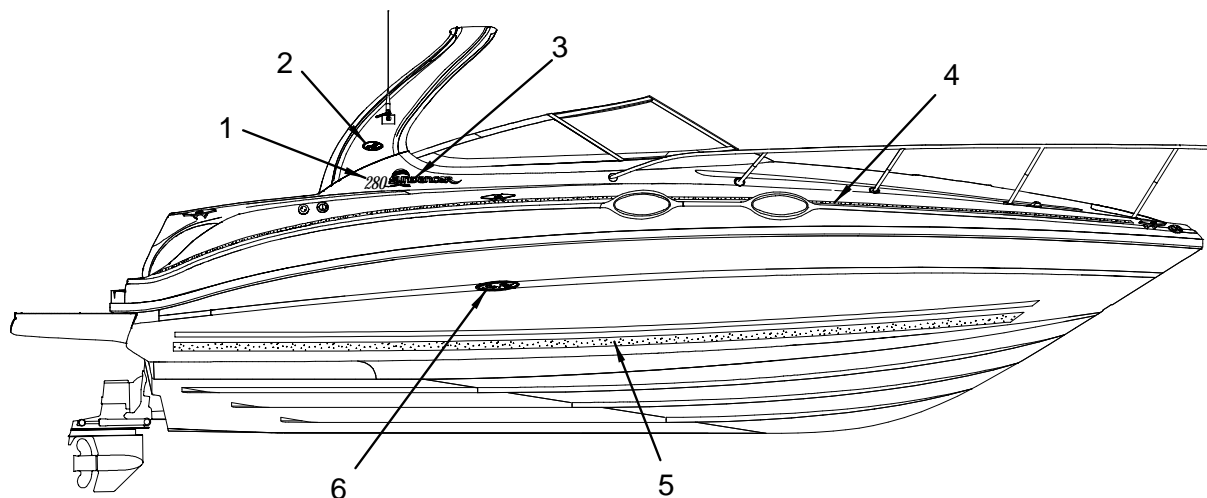

EXTERIOR (GRAPHICS) BLACK