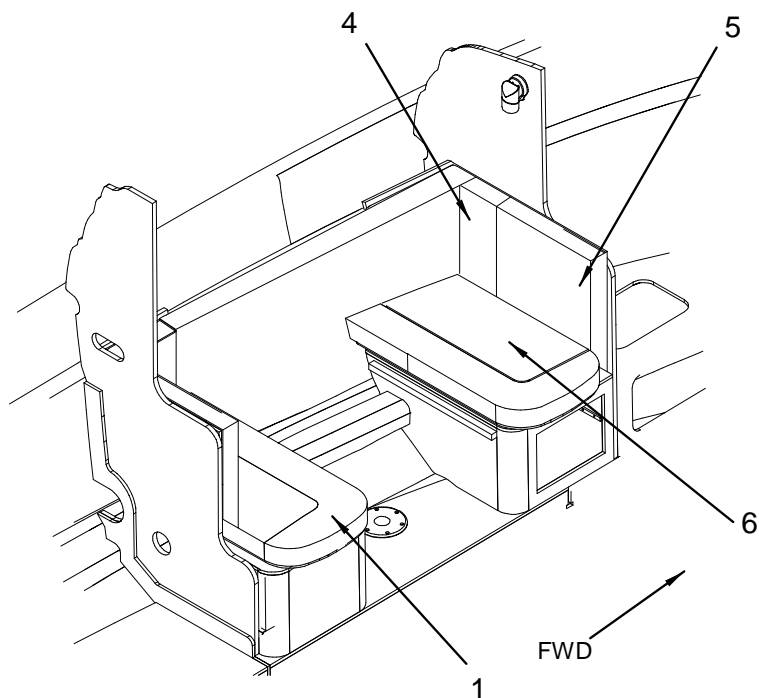

DINETTE (UPHOLSTERY)

DINETTE (UPHOLSTERY)

1	1811271	280DA 06,CUSH,AFT DIN
	1811269	280DA 06,CUSH SKN,AFT DIN
2	1811265	280DA 06,BLSTR,AFT DIN
	1811261	280DA 06,BLSTR SKN,AFT DIN
3	1811266	280DA 06,BLSTR,CTR DIN
	1811262	280DA 06,BLSTR SKN,CTR DIN
4	1811268	280DA 06,BLSTR,FWD DIN FILR
	1811264	280DA 06,BLSTR SKN,FWD DIN FILR
5	1811267	280DA 06,BLSTR,FWD DIN
	1811263	280DA 06,BLSTR SKN,FWD DIN
6	1811272	280DA 06,CUSH,FWD DIN
	1811270	280DA 06,CUSH SKN,FWD DIN
7	1811278	280DA 06,CUSH,DIN FILR
	1811322	280DA 06,CUSH SKN,DIN FILR
8	1798120	CURTAIN, 280DA-06 VERONA GLOW PRTLGH
	1338599	SNAP STUD, 5/8" FLANGED SLVR

HEADLINER/HULL LINER/WASHABLE SURFACE

1140367	VINYL, RVIEW LT CAMEO N/W FLAT
1736787	VINYL, RVIEW LT CAMEO N/W 1/2"FB
1747515	VINYL, RVIEW LT CAMEO N/W 1/4"FB

INTERIOR CARPET

1467182	CARPET, INT 44 OZ WHEATON 6"W 100% BCF NYLON

UPHOLSTERY

1475037	FOAM, P/C 280DA-01 DINETTE CUSH SET
180182	ZIPPER, #5 DELRIN CONTINUOUS WHT
180406	SLIDE, DELRIN #5 WHT 1-S LOCK
283069	VINYL FILM, PLAS 1MM X 5'X 830YD
634931	FABRIC, PULL STRIP 6"X 250YD
103309	MESH, WHITE 60"
828434	VELCRO, HOOK WHT 2" (SEW ON)

VINYLS

1003474	VINYL, ALLANTE II CREAM EXP FLAT (INTERIOR PACKAGE A, D)
1781416	VINYL, ALLANTE II FAWN EXP FLAT (INTERIOR PACKAGE B)
1079797	VINYL, ALLANTE II CHAMPAGNE EXP FLAT (INTERIOR PACKAGE C)
989426	VINYL, ALLANTE II BLK EXP FLAT (INTERIOR PACKAGE C, D)

WELT

1005719	WELT, ALLANTE II CREAM 5/32" (INTERIOR PACKAGE A, D)
1805073	WELT, ALLANTE II FAWN 5/32" (INTERIOR PACKAGE B)
1091750	WELT, ALLANTE II CHAMPAGNE 5/32" (INTERIOR PACKAGE C)
1142199	WELT, RVIEW LT CAMEO 8/32"