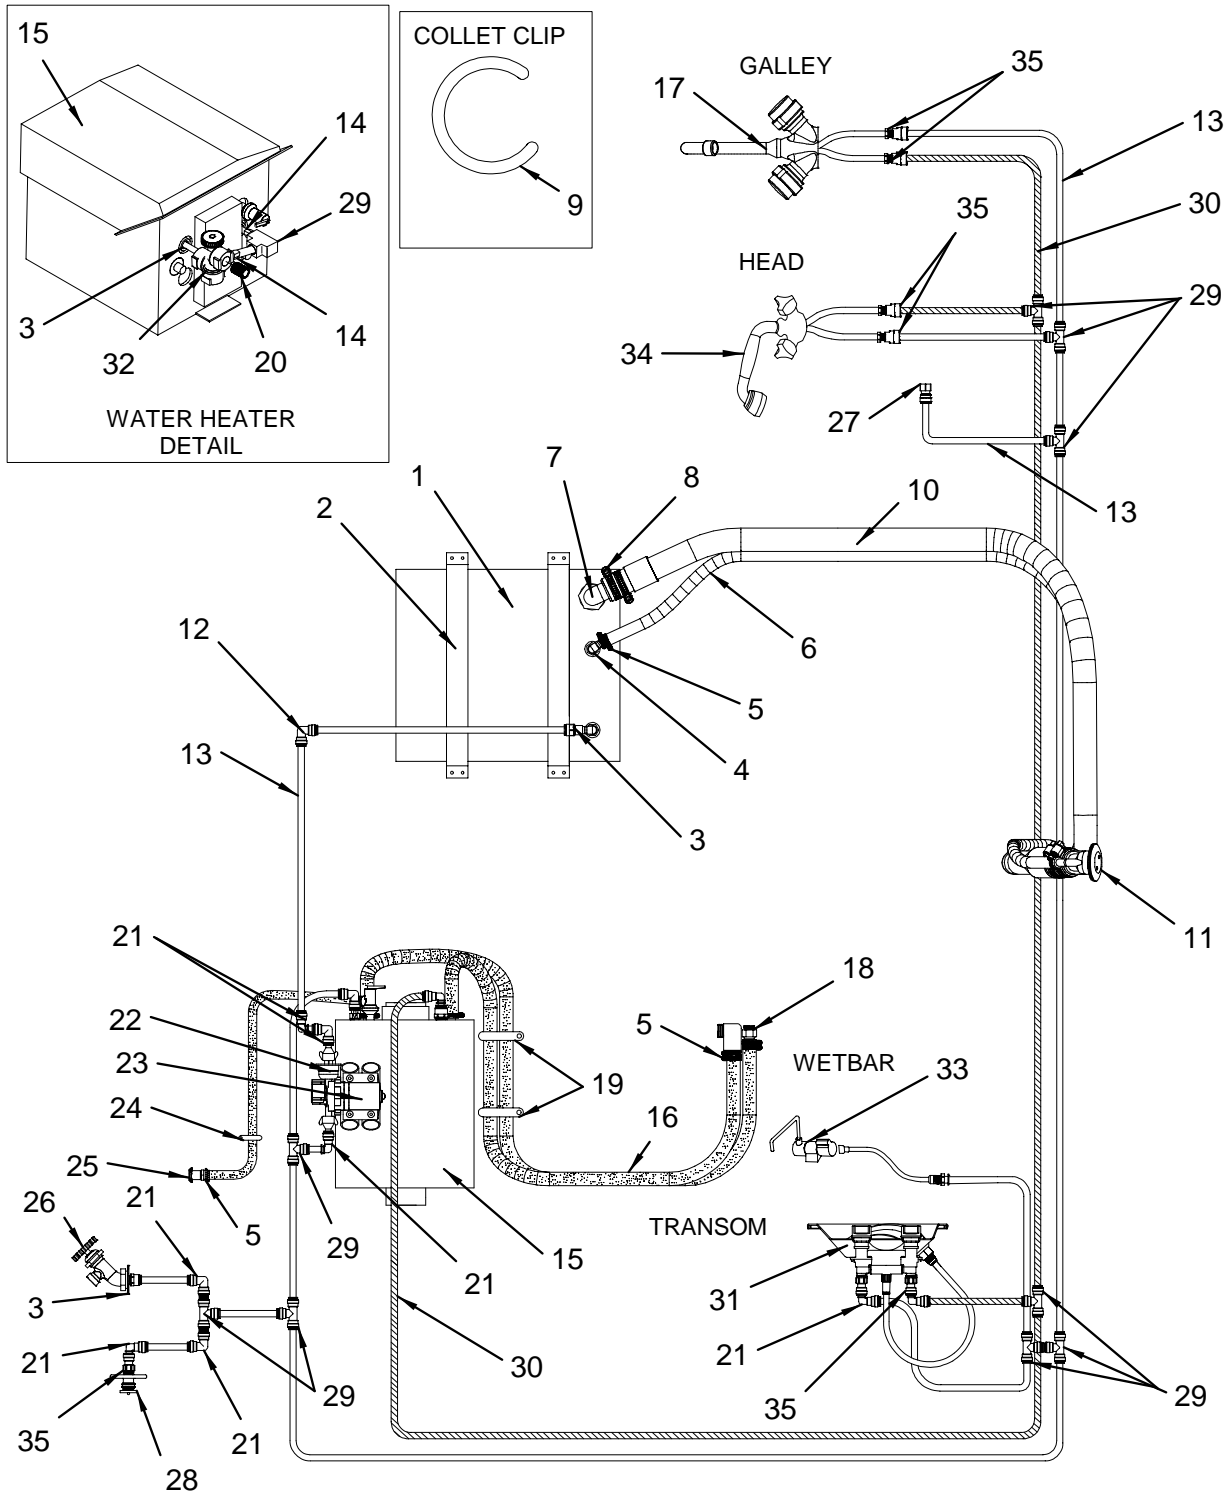

WATER SYSTEM