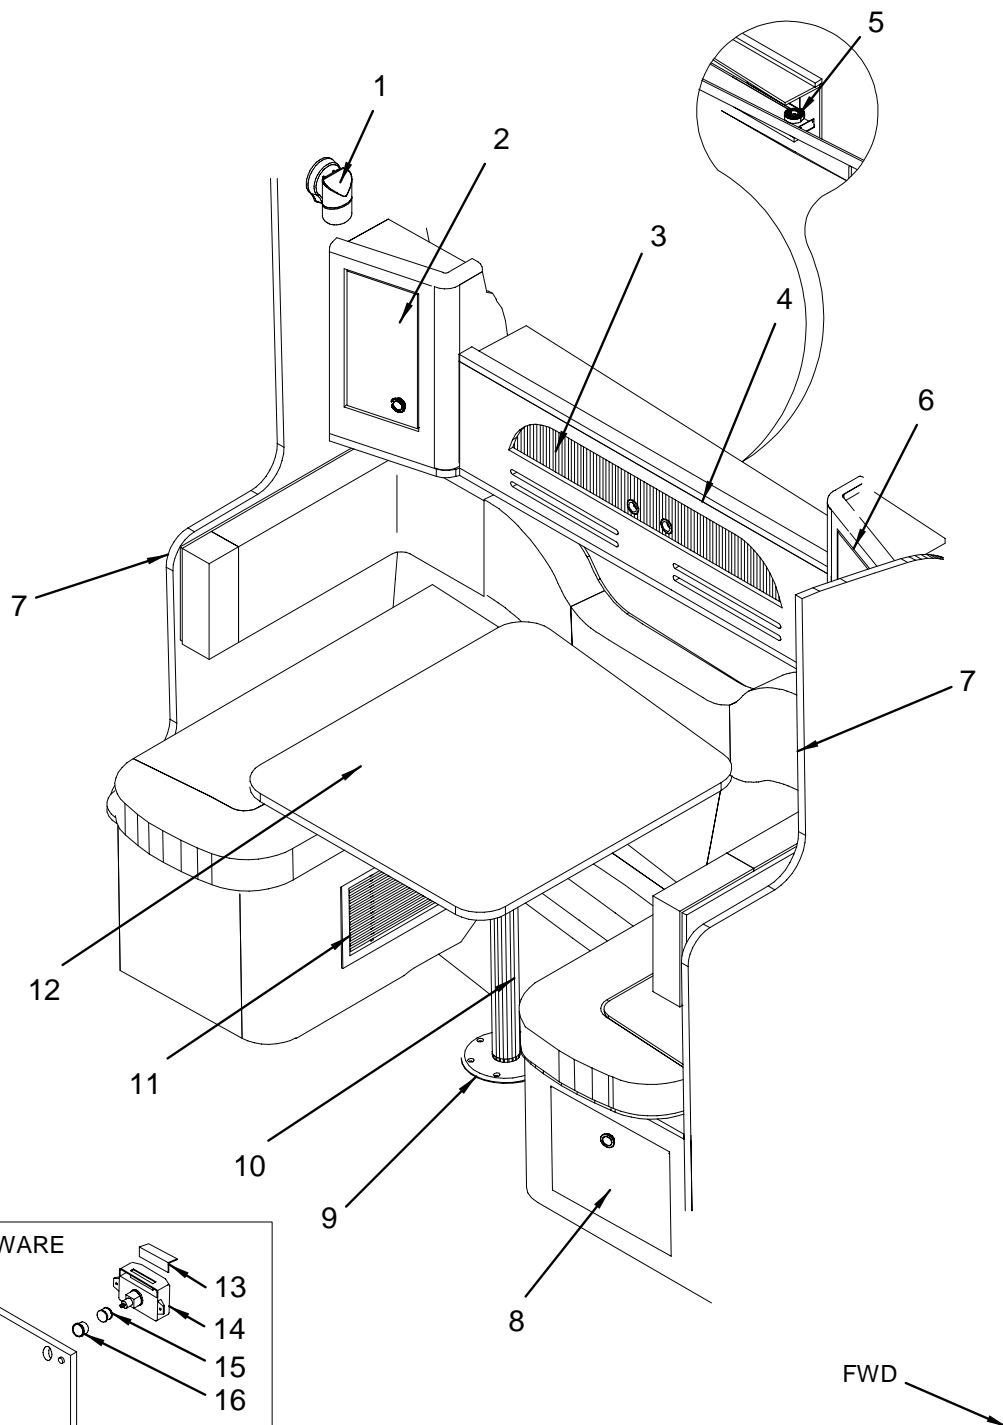

FORWARD STATEROOM (UPHOLSTERY)

1	1811294	280DA 06,BLSTR,CTR FWDSTRM
	1811290	280DA 06,BLSTR SKN,CTR FWDSTRM
2	1798129	CURTAIN, 280DA-06 VERONA GLOW UPR CAB
3	1811293	280DA 06,BLSTR,AFT STB FWDSTRM
	1811289	280DA 06,BLSTR SKN,AFT STB FWDSTRM
4	1811303	280DA 06,CUSH,STB FWDSTRM
	1811299	280DA 06,CUSH SKN,STB FWDSTRM
5	1798130	CURTAIN, 280DA-06 VERONA GLOW FWD PRIV
6	1811302	280DA 06,CUSH,PRT FWDSTRM
	1811298	280DA 06,CUSH SKN,PRT FWDSTRM
7	1811292	280DA 06,BLSTR,AFT PRT FWDSTRM
	1811288	280DA 06,BLSTR SKN,AFT PRT FWDSTRM
8	1811295	280DA 06,BLSTR,FWD PRT FWDSTRM
	1811291	280DA 06,BLSTR SKN,FWD PRT FWDSTRM
9	1794279	PILLOW PKG, 2006/07 SPCR VBRTH/MIDCAB PKGA(2)
	1794282	PILLOW PKG, 2006 SPCR VBRTH PKGB (2)
	1794296	PILLOW PKG, 2006 SPCR VBRTH PKGC (2)
	1794299	PILLOW PKG, 2006/07 SPCR VBRTH PKGD (2)
10	1811300	280DA 06,CUSH,CTR FWDSTRM
	1811296	280DA 06,CUSH SKN,CTR FWDSTRM
11	1811301	280DA 06,CUSH,FWDSTRM FILR
	1811297	280DA 06,CUSH SKN,FWDSTRM FILR

FABRICS

1816599	FABRIC, GLAMOUR TUSK-6"DIA QLT 100Z/AC/B (INTERIOR PACKAGE A)
1798080	FABRIC, GLAMOUR OATML-6"DIA QLT 100Z/AC/B (INTERIOR PACKAGE A)
1803705	FABRIC, VERONA/ALFALFA-6"DIA QLT 100Z/AC/B (INTERIOR PACKAGE A)
1797638	FABRIC, MONDAVI BK STRAW-6"DIA QLT 100Z/AC/B (INTERIOR PACKAGE B)
1800800	FABRIC, SEQUENCE BK/SLATE-6"DIA QLT 100Z/AC/B (INTERIOR PACKAGE B)
1798081	FABRIC, METROLINER CAT-6"DIA QLT 100Z/AC/B (INTERIOR PACKAGE C)
1798082	FABRIC, MAGNETIC HEMP-6"DIA QLT 100Z/AC/B (INTERIOR PACKAGE C)
1797639	FABRIC, SLEEK WHEAT-6"DIA QLT 100Z/AC/B (INTERIOR PACKAGE D)

HEADLINER/HULL LINER/WASHABLE SURFACE

1140367	VINYL, RVIEW LT CAMEO N/W FLAT
1736787	VINYL, RVIEW LT CAMEO N/W 1/2"FB
1747515	VINYL, RVIEW LT CAMEO N/W 1/4"FB

INTERIOR CARPET

1467182	CARPET, INT 44 OZ WHEATON 6"W 100% BCF NYLON

UPHOLSTERY

874610	THREAD, POLYESTER FGREY 16OZ
178517	VELCRO, LOOP WHT 2"
178756	TACK STRIP, CARDBOARD 1/2"X 71YDS
180182	ZIPPER, #5 DELRIN CONTINUOUS WHT
180406	SLIDE, DELRIN #5 WHT 1-S LOCK
634931	FABRIC, PULL STRIP 6"X 250YD
103309	MESH, WHITE 60"
1475029	FOAM, P/C 280DA-01 FWD STRM CUSH SET

WELT

1212117	WELT, RVIEW LT CAMEO 8/32" GLUED

DINETTE