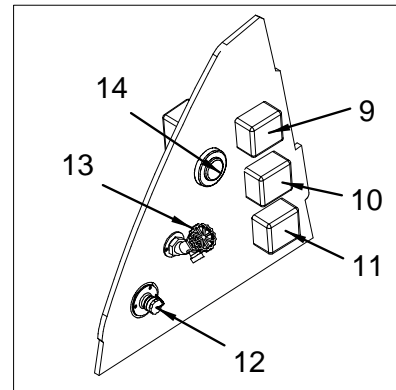

EXTERIOR (TRANSOM STORAGE AND SWIM PLATFORM)