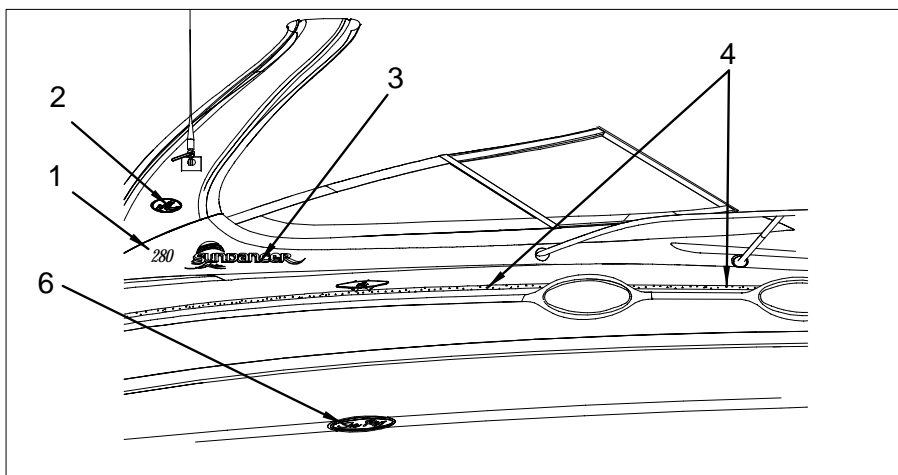

EXTERIOR (GRAPHICS) BLACK