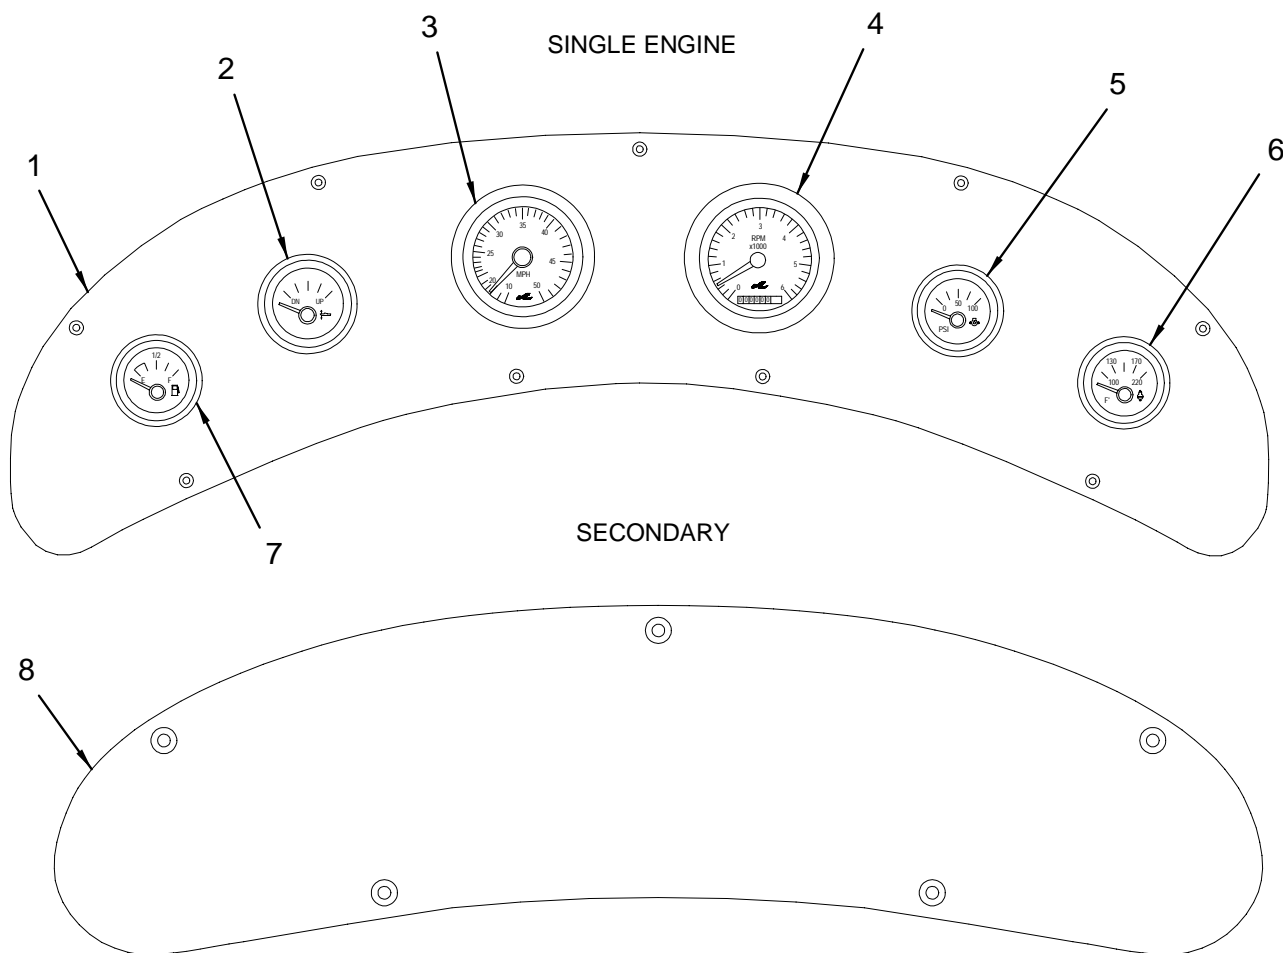

INSTRUMENT PANELS