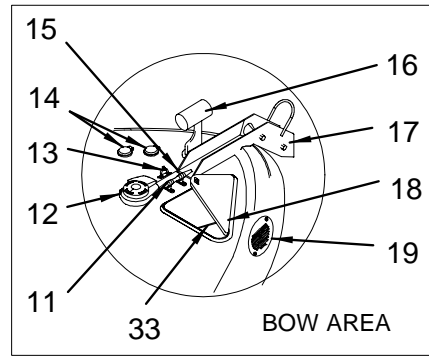

EXTERIOR (DECK)