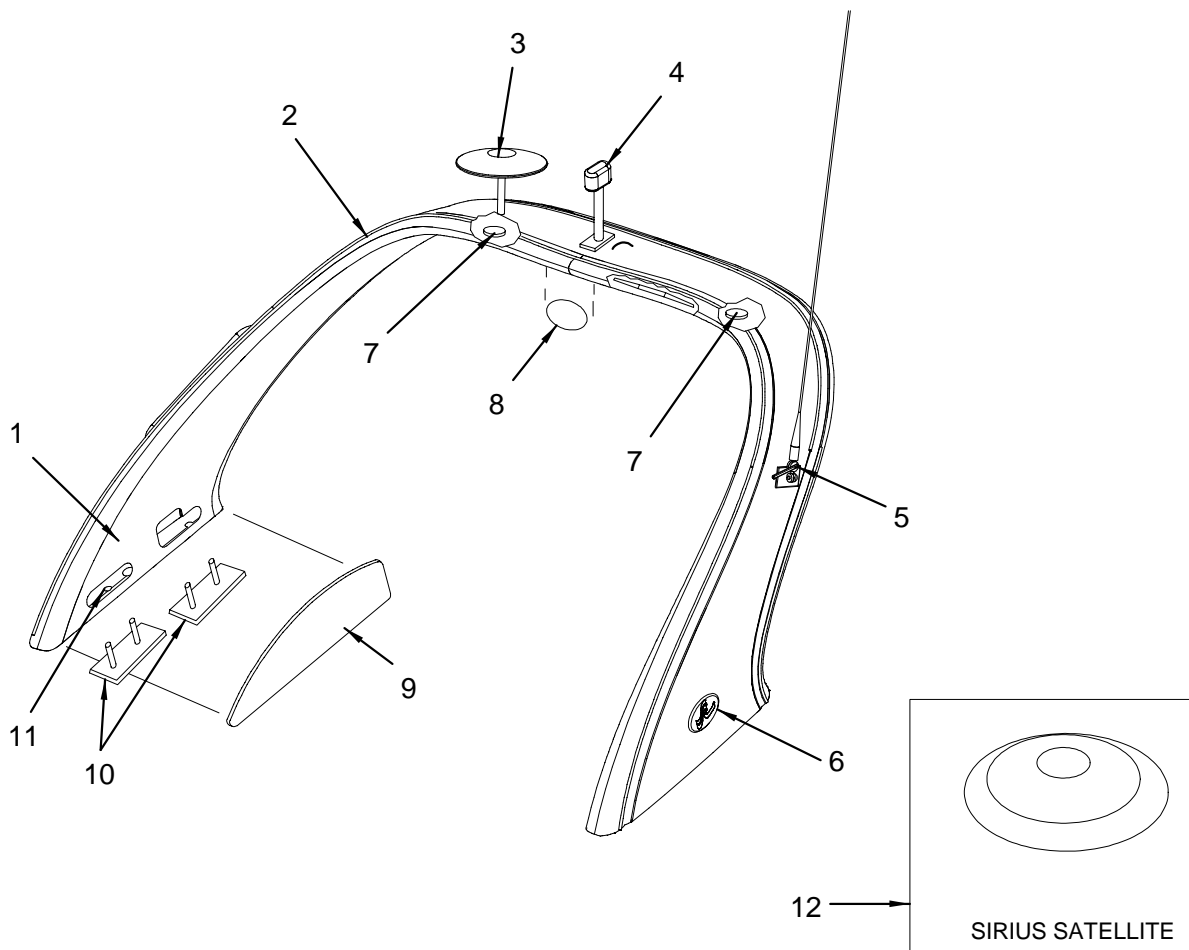

EXTERIOR (SPOILER)

EXTERIOR (SPOILER)

- 1 1491810 FBRGLS PART, 280DA-01 SPORT SPOILER
- 2 728014 TRACK, VINYL AWNING WHITE "FLEX-A-RAIL" 7.5"
- 3 792325 ANTENNA, TV GLOMAX ASSY W/CONN
  1803748 MOUNT, ANTENNA TV GLOMAX ASSY W/CONN
  (TV 13" FLAT SCREEN W/ DVD - 12 VOLT)
- 4 1754418 LIGHT, NAV MASTHEAD COMBO #1181 W/18" WIRE
  291203 BULB, MASTHEAD NAV LIGHT 24V/10W
  646356 BULB, DBL END 12V FOR #0256313/794826
- 5 1286913 ANTENNA, 8' VALOR 4000 W/O MNT W/O CONN
  1481258 MOUNT, RATCHET VHF SS W/GROMET & GASKET
  1274588 CONN, SOLDERLESS W/CTR PIN
  184648 CONN, COUPLER TYPE PL-258
- 6 1443225 EMBLEM, S/R WAVE 8" OVAL CHR TRNSM
- 7 1227412 LIGHT, NAV STERN FLUSH MT RND CHR/BRS N/STUDS
  901199 BULB, STERN NAV LIGHT REPL #137406-1227412
- 8 137349 ACCESS PLATE, PLAS CVR 5" WHT
- 9 1558402 PLATE, HDPE 280DA-01 SPOILER ACCESS CVR
- 10 1576107 PLATE, ALUM 1/4"X 2"X 5.5" W/BOLTS ARCH MNT
- 11 152967 WASHER, FLAT #1/2" SS
  152785 NUT, HEX NYLON LOCK #1/2-13 SS
- 12 1757933 ANTENNA, SHAKESPEARE SATELLITE RADIO ANTENNA
  1806416 DECAL, SIRIUS "NOW PLAYING INSIDE"
  1808431 DECAL, SIRIUS ACTIVATION ORNG/BLUE 6 MONTH
  (HULL#1218->UP)
  1773328 DECAL, SIRIUS ACTIVATION ORNG/BLUE
  (HULL#1201->1217) (SIRIUS SATELLITE RADIO)

12 1772076 EXTENSION, CABLE 20'/15' FM RECEIVER W/CONN

NOT SHOWN

1589217 HARNESS, 280DA-01 SPOILER OPT REV1