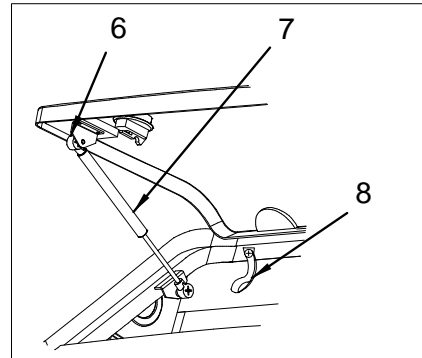

EXTERIOR (TRANSOM STORAGE AND SWIM PLATFORM)