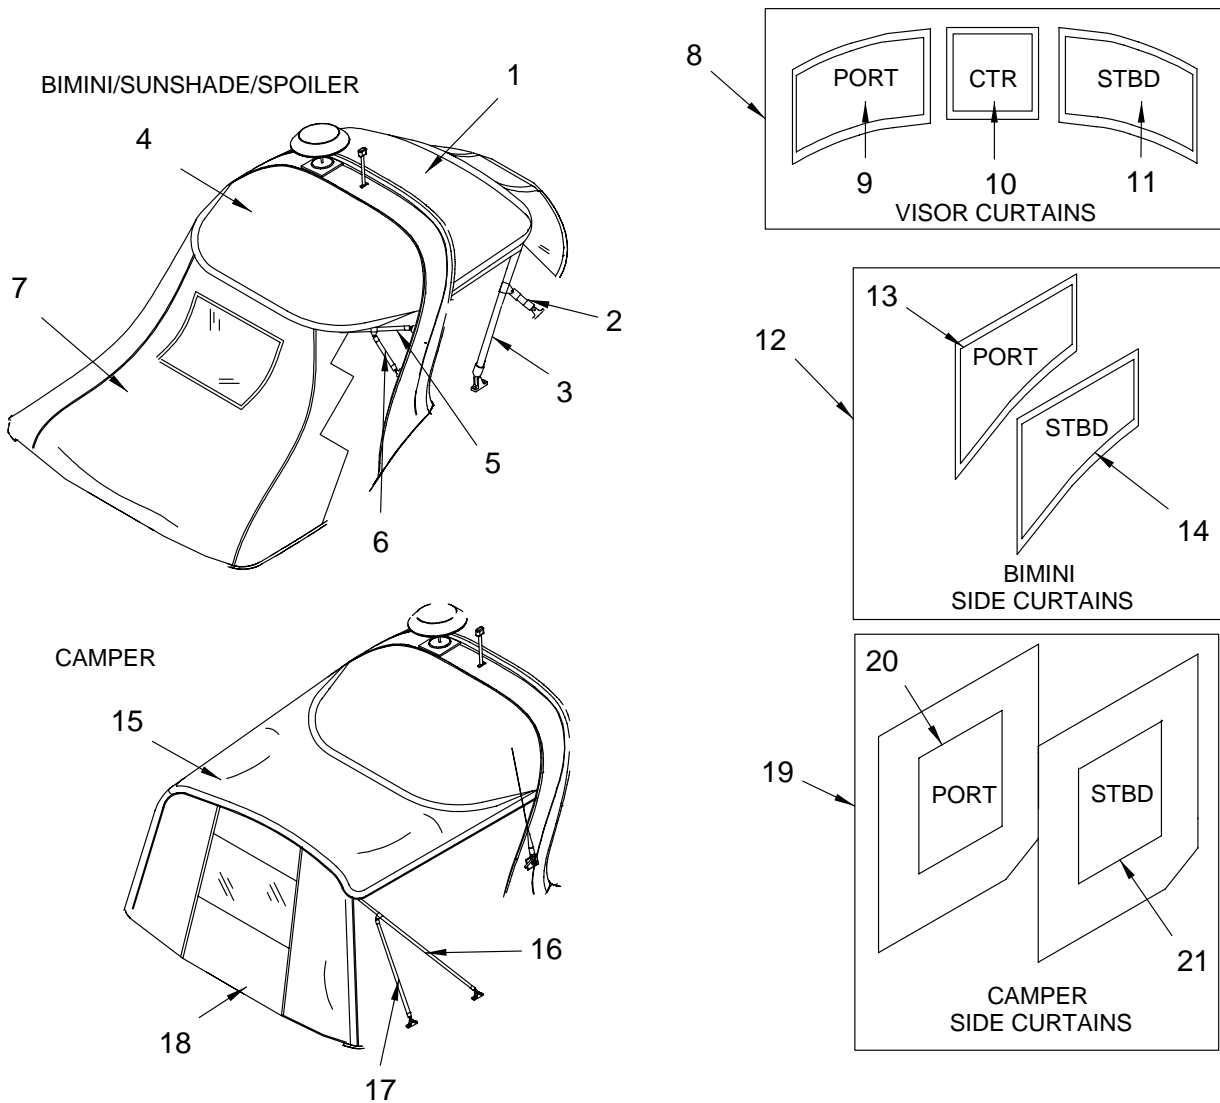

NOT SHOWN

- 963876 CANVAS, SPBOAT STRG BAG 10X80 XLRG GREY 97

CANVAS (WHITE)

CANVAS HARDWARE

SHOCK CORD CLIP  22	LACING KNOB  23	PLASTIC PULL TAB  24	END CAP  25	END CAP  26	INSERT  27	JAW SLIDE  28	JAW SLIDE  29	PULL PIN  30
PULL PIN  31	RADIUS HINGE  32	RADIUS HINGE  33	SLIDE  34	SIDE SPACER  35	STRAIGHT HINGE  36	STRAIGHT HINGE  37	STRAP EYE  38	