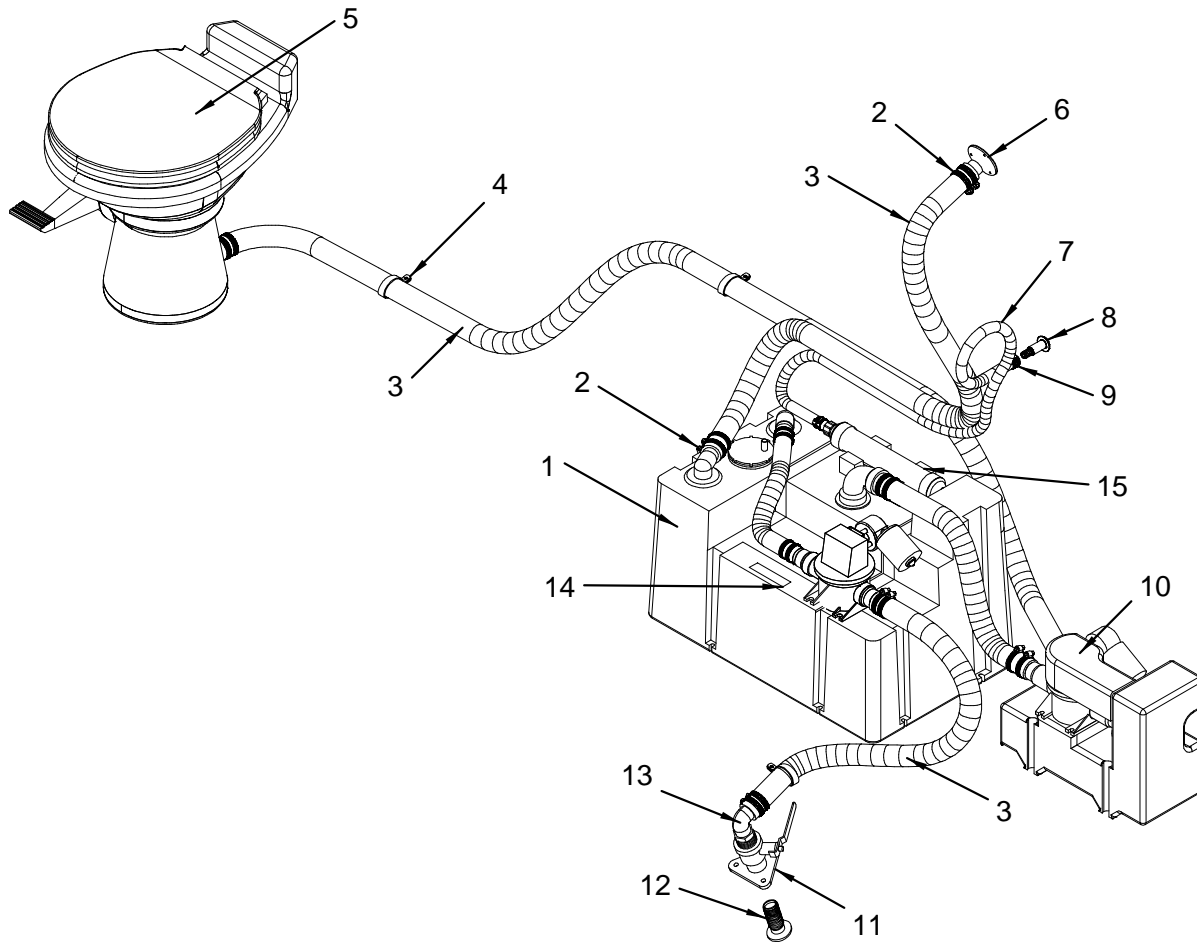

SEWAGE SYSTEM

SEWAGE SYSTEM

- 1 1304856 TANK, HOLDING 28 GAL HTS W/FIL/SEND W/CONN
- 1738926 SENDING UNIT, HOLD TANK CAP FOR MRRP 1304856
- 1413616 TANK, HOLDING NEW OWNERS GIFT PACK
- 1684143 TANK, HOLDING 28 GAL W/T12PUMP/RELAY/90DEGELL
  (MACERATOR W/ SEACOCK INTERLOCK SYSTEM)
- 1789111 PUMP, HOLDING TANK REPLACEMENT
  (MACERATOR W/ SEACOCK INTERLOCK SYSTEM)
- 2 256701 CLAMP, HOSE #28 1 5/16"-2.25"SS .505
- 3 846899 HOSE, SANI 1.5" PREMIUM RBR BLK
- 4 123604 CLAMP, LOOM VINYL DIP 2.5"
- 5 1744871 HEAD, VACU-FLUSH BONE 1048 BACK DIS
- 1784547 SEAT ASSY, CVR/SEAT/HNG PIN BONE
- 6 1355585 DECK PLATE, WASTE CHR STRAIGHT NCK BLK CODE
- 1068592 KEY, DECK PLATE CAP
- 1474790 DECK PLATE, CAP W/GASKET
- 7 124719 HOSE, SANI/CHEMICAL TDX 5/8"
- 8 1433176 VENT, FUEL/WATER SS 5/8" 90DEG FLSH MNT
- 9 123448 CLAMP, HOSE #08M 1/2"-1"SS MINI
- 10 1798723 VACUUM GEN, HEAD SYS PMP/ACUM LOPRO 12V W/CON
  (HULL#1219->UP)
- 1302090 VACUUM GEN, HEAD SYS PUMP/ACCUM 12V W/CONN
  (HULL#1201->1218)
- 1285600 ELBOW KIT, 1.5" HOLDING TANK INLET KIT
  (HULL#1201->1218)
- 11 518456 SEACOCK, BRZ 1.5" W/O TAILPIECE
  (MACERATOR W/ SEACOCK INTERLOCK SYSTEM)
  (VACUUM FLUSH HEAD W/ DIRECT OVER BOARD INTL)

- 12 579870 THRU-HULL, BRZ 1.5" W/O NUT
  (MACERATOR W/ SEACOCK INTERLOCK SYSTEM)
- 13 531566 ELBOW, BRZ 90DEG 1.5"MPT X 1.5"BARB
  (MACERATOR W/ SEACOCK INTERLOCK SYSTEM)
  (VACUUM FLUSH HEAD W/ DIRECT OVER BOARD INTL)
- 14 1745156 LABEL, NOTICE OVERBOARD DISCHARGE (LEXAN)
  (MACERATOR W/ SEACOCK INTERLOCK SYSTEM)
  (VACUUM FLUSH HEAD W/ DIRECT OVER BOARD INTL)
- 15 134759 FILTER, HEAD TREATMENT SYSTEM