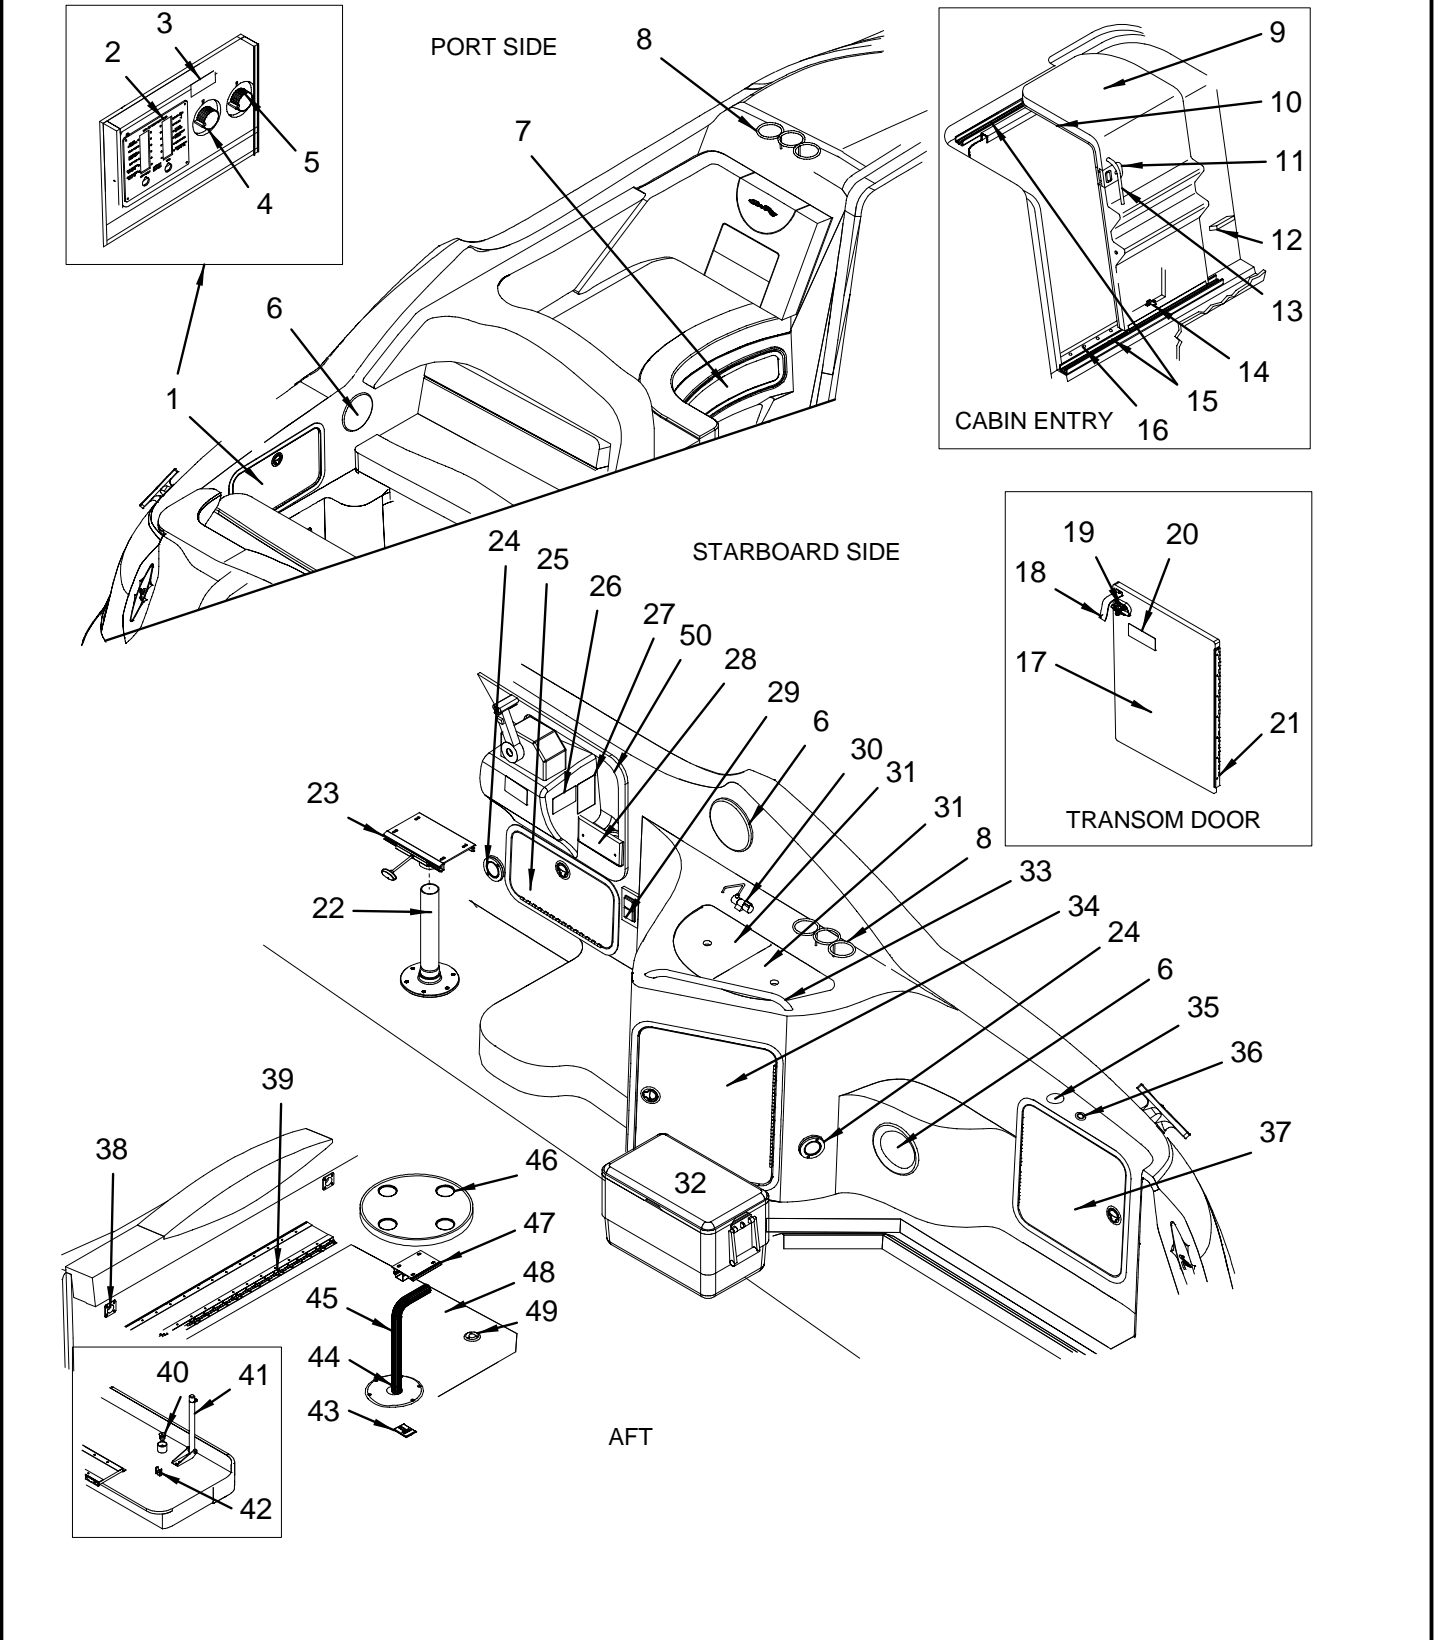

CANVAS (WHITE)

1	1819688	CANVAS, 280DA-06 BIM TOP W/ARCH WHT
	1820354	CANVAS, 280DA-06 BIM TOP FAB W/ARCH STAMOID
	1819690	CANVAS, 280DA-06 BIM TOP BOOT W/ARCH WHT
	1820355	CANVAS, 280DA-06 BIM TOP W/ARCH VAL STAMOID
2	1777144	CANVAS, 280DA-04 BIM TOP REAR STANCH/STP
3	1777141	CANVAS, 280DA-04 BIM TOP MAIN BOW W/HDWR
4	1819691	CANVAS, 280DA-06 SNSHD TOP W/ARCH WHT
	1820356	CANVAS, 280DA-06 SNSHD TOP FAB W/ARCH STAMOID
	1820357	CANVAS, 280DA-06 SNSHD VAL STAMOID
5	1777146	CANVAS, 280DA-05 SNSHD MAIN BOW W/HDWR
	1777145	CANVAS, 280DA-04 SNSHD TOP BOWS W/HDWR
	1777147	CANVAS, 280DA-05 SNSHD TOP MNTG PKG
6	1777148	CANVAS, 280DA-04 SNSHD REAR STANCH/STP
7	1819694	CANVAS, 280DA-06 SNSHD AFT CURT WHT
8	1819696	CANVAS, 280DA-06 VSR CURT W/ARCH 3PC CLR/WHT
9	1820358	CANVAS, 280DA-06 VSR CURT W/ARCH PRT CLR/STAM
10	1820359	CANVAS, 280DA-06 VSR CURT W/ARCH CTR CLR/STAM
11	1820360	CANVAS, 280DA-06 VSR CURT W/ARCH STB CLR/STAM
12	1819693	CANVAS, 280DA-06 SIDE CURT SET W/ARCH WHT
13	1820361	CANVAS, 280DA-06 SIDE CURT PRT W/ARCH STAMOID
14	1820362	CANVAS, 280DA-06 SIDE CURT STB W/ARCH STAMOID
15	1819698	CANVAS, 280DA-06 CAMP CMLT W/ARCH N/BOOT WHT
	1819697	CANVAS, 280DA-06 CAMP TOP BOOT W/ARCH WHT
	1820363	CANVAS, 280DA-06 CAMP TOP FAB W/ARCH STAMOID
16	1777150	CANVAS, 280DA-04 CAMP TOP MAIN BOW W/HDWR
	1777153	CANVAS, 280DA-05 CAMP TOP MNTG PKG
17	1777151	CANVAS, 280DA-04 CAMP TOP 2ND BOW W/HDWR
18	1820364	CANVAS, 280DA-06 CAMP AFT CURT W/ARCH STAMOID
19	1820365	CANVAS, 280DA-06 CAMP SIDE CURT SET/ARCH STAM
20	1820366	CANVAS, 280DA-06 CAMP SIDE CURT PRT/ARCH STAM
21	1820367	CANVAS, 280DA-06 CAMP SIDE CURT STB/ARCH STAM
22	1778676	CLIP, SHOCKCORD/CVR WHT W/ELAS 04
23	1761645	KNOB, SHOCKCORD LACING
24	1898301	CLIP, WHT TAB ZIP PULL W/1/8"X5" CORD (REPLACED 1778677)
	1778677	CLIP, WHT PLAS TAB W/CORD (NO LONGER AVAILABLE, REPLACED BY 1898301)
25	221085	CAP, SS EYE END 7/8"
26	1760354	CAP, SS EYE END BALL/SOCKET TYPE
27	1760358	INSERT, DECK HINGE BALL/SOCKET BLK
28	439307	SLIDE, JAW SLIDE 7/8"
29	1760355	SLIDE, JAW SLIDE BALL/SOCKET TYPE SS
30	1760595	PIN, PULL BALL/SOCKET TYPE W/RING LNYRD BLK
31	1357854	PIN, PULL 1.25" TOGGLE W/RING LNYRD SPRING SS
32	174953	HINGE, DECK CONCAVE 1" SS CONV TOP
33	1760357	HINGE, DECK RADIUS BALL/SOCKET TYPE SS
34	1536051	SLIDE, W/S CANVAS TRACK PORT
	1536069	SLIDE, W/S CANVAS TRACK STBD
	1738744	KNOB, W/S CANVAS TRACK PRT & STB
35	580688	SPACER, SIDE CURTAIN 7/8"
36	174995	HINGE, DECK FLAT 1" CONV TOP SS
37	1760356	HINGE, DECK FLAT BALL/SOCKET TYPE SS
38	195412	EYE, STRAP EYE (SNAP EYE) CHROME (CONV TOP)

COCKPIT COVER

1819700	CANVAS, 280DA-06 BIM CPC W/ARCH WHT
1819701	CANVAS, 280DA-06 CPC W/CAMP W/ARCH WHT
1811351	POLE, TONNEAU/CKPT CVR SUPPORT ADJ

INTERIOR CARPET RUNNER

1811327	280DA 06,CANVAS,CARPET RNR SET TST
1180025	CANVAS, SUNBRELLA TOAST TWEED 60"
1218205	BINDING, CANVAS 1" TOAST TWEED SNBRLA

NOT SHOWN

963876	CANVAS, SPBOAT STRG BAG 10X80 XLRG GREY 97

COCKPIT