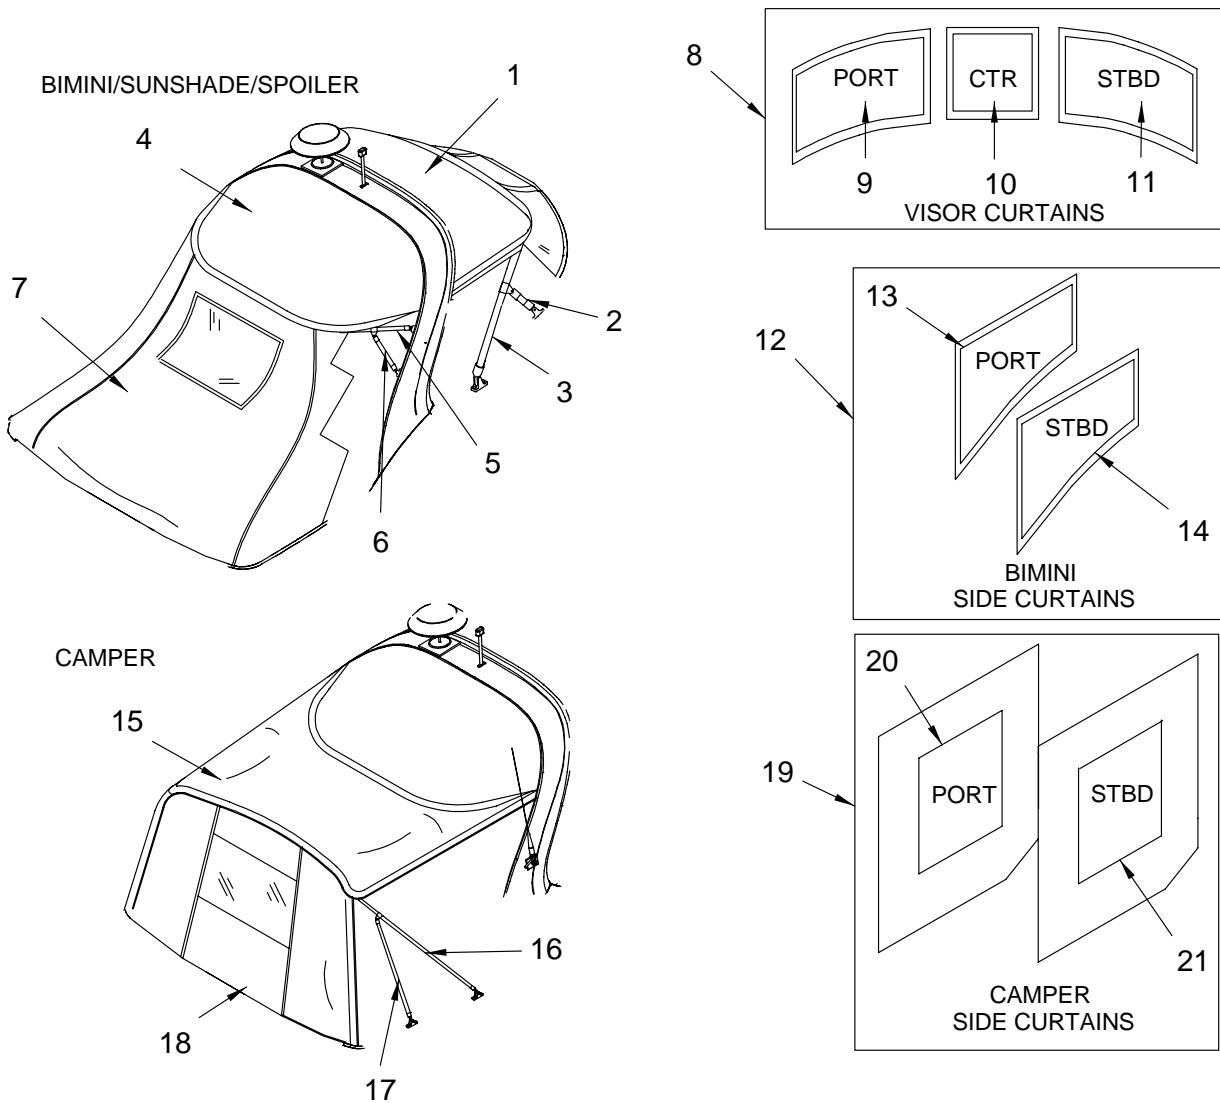

CANVAS (BLACK)

CANVAS HARDWARE

SHOCK CORD CLIP 22	LACING KNOB 23	PLASTIC PULL TAB NEW NLA 24	END CAP 25	END CAP 26	INSERT 27	JAW SLIDE 28	JAW SLIDE 29	PULL PIN 30
PULL PIN 31	RADIUS HINGE 32	RADIUS HINGE 33	SLIDE 34	SIDE SPACER 35	STRAIGHT HINGE 36	STRAIGHT HINGE 37	STRAP EYE 38