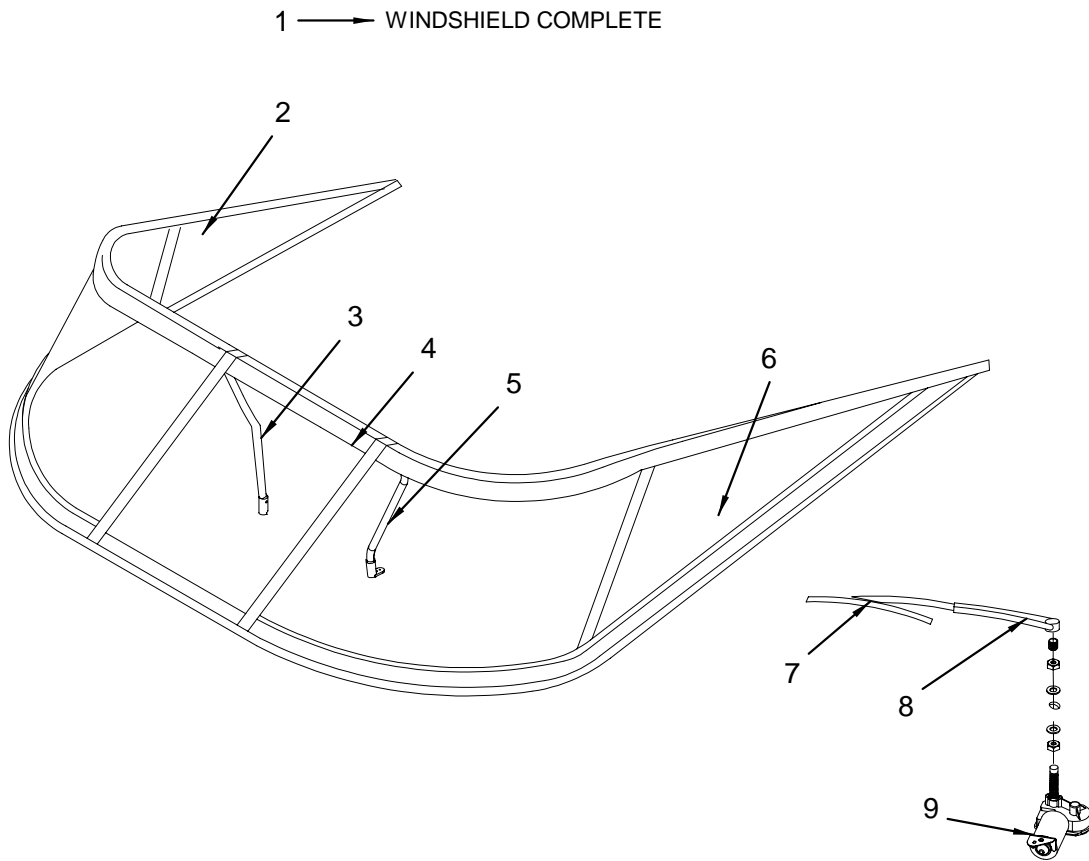

EXTERIOR (WINDSHIELD)

EXTERIOR (WINDSHIELD)

- 1 1733414 W/S, 280DA-03 CMPLT PAINTED W/SNAP TRACK
- 2 1739076 W/S, 280DA-03 STB FRNT WING
- 3 1478940 SUPPRT, W/S 280DA-01 STBD
- 4 1739077 W/S, 280DA-03 CTR
- 5 1319854 SUPPRT, W/S 270SDA-00 PORT
- 6 1739075 W/S, 280DA-03 PRT FRNT WING
- 7 1748550 WIPER BLADE, 18" FLEX BLACK (AM)
- 8 1748549 WIPER ARM, 15"-19" BLACK (AM)
- 9 1748551 WIPER MOTOR, 100 DEG (AM)
- 1753304 HARNESS, MOTOR AM WIPER 6" PIGTAIL

NOT SHOWN

- 156893 WEBBING, POLYPROPYLENE 1" BLACK
- 1739078 W/S, 280DA-03 SCREW CVR
- 1739079 W/S, 280DA-03 HDWR KIT
- 1785544 VINYL, W/S GASKET 2005