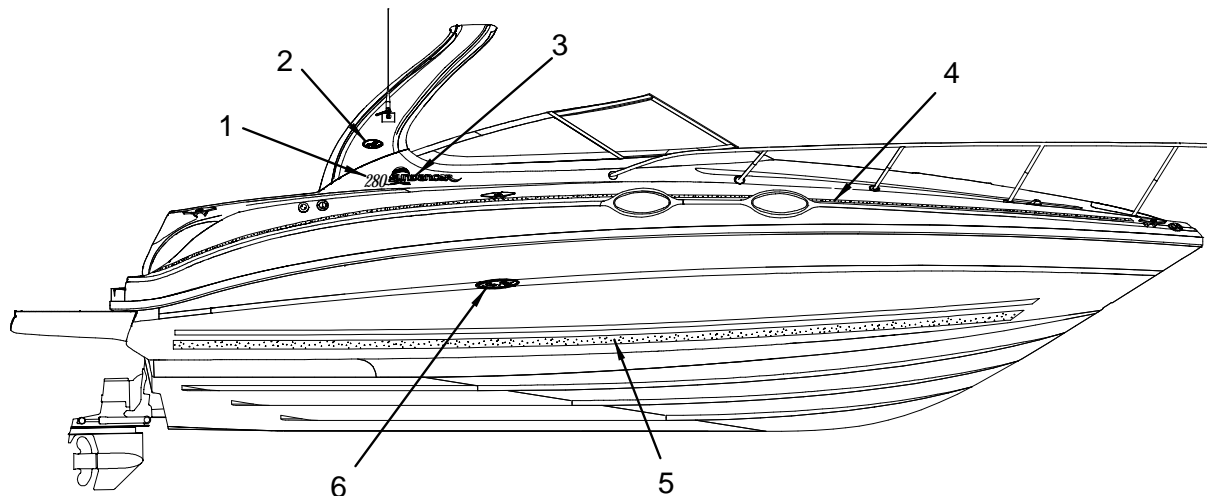

EXTERIOR (GRAPHICS) BLUE