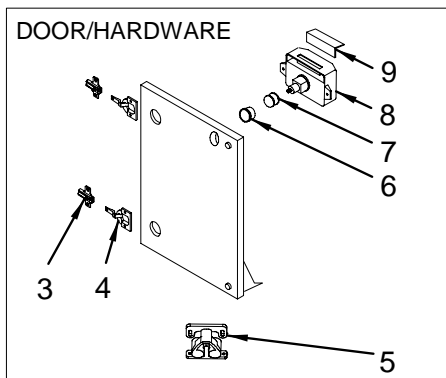

GALLEY (REFRIGERATOR)

1	1658368	REFRIGERATOR, 2.7 CF
2	1738813	LATCH, COVER PLATE FOR TRAVEL LATCH
3	1738814	LATCH, TRAVEL LATCH SPRING
4	1738816	LATCH, TRAVEL PLATE
5	1804906	REFRIGERATOR, 2.7 CF CVR-CNTRL
6	1804907	REFRIGERATOR, 2.7 CF HINGE ASSY
7	1804908	REFRIGERATOR, 2.7 CF PARTITION DOOR POCKET
8	1804994	REFRIGERATOR, 2.7 CF DOOR SHELF BIN
9	1804995	REFRIGERATOR, 2.7 CF DOOR FRAME BTM
10	1805268	REFRIGERATOR, 2.7 CF CVR HINGE LH
11	1805269	REFRIGERATOR, 2.7 CF CVR HINGE RH
12	1805270	REFRIGERATOR, 2.7 CF DOOR PNL BLK
13	1805271	REFRIGERATOR, 2.7 CF DOOR FRAME ASSY
14	1805284	REFRIGERATOR, 2.7 CF DOOR ASSY
15	1805285	REFRIGERATOR, 2.7 CF SHELF LWR
16	1805286	REFRIGERATOR, 2.7 CF SHELF UPR
17	1805287	REFRIGERATOR, 2.7 CF DRAINAGE PAN
18	1805288	REFRIGERATOR, 2.7 CF HOLDER SHELF REAR
19	1805289	REFRIGERATOR, 2.7 CF ICE CUBE TRAY
20	1805290	REFRIGERATOR, 2.7 CF FRAME CVR/4 SIDES BLK
21	1805291	REFRIGERATOR, 2.7 CF FRAME CAB LH
22	1805292	REFRIGERATOR, 2.7 CF FRAME CAB BTM
23	1805293	REFRIGERATOR, 2.7 CF FRAME CAB RH
24	1805294	REFRIGERATOR, 2.7 CF BUSHING
25	1805295	REFRIGERATOR, 2.7 CF BUSHNG "I"
26	1805570	REFRIGERATOR, 2.7 CF DOOR HANDLE ASSY

MID STATEROOM