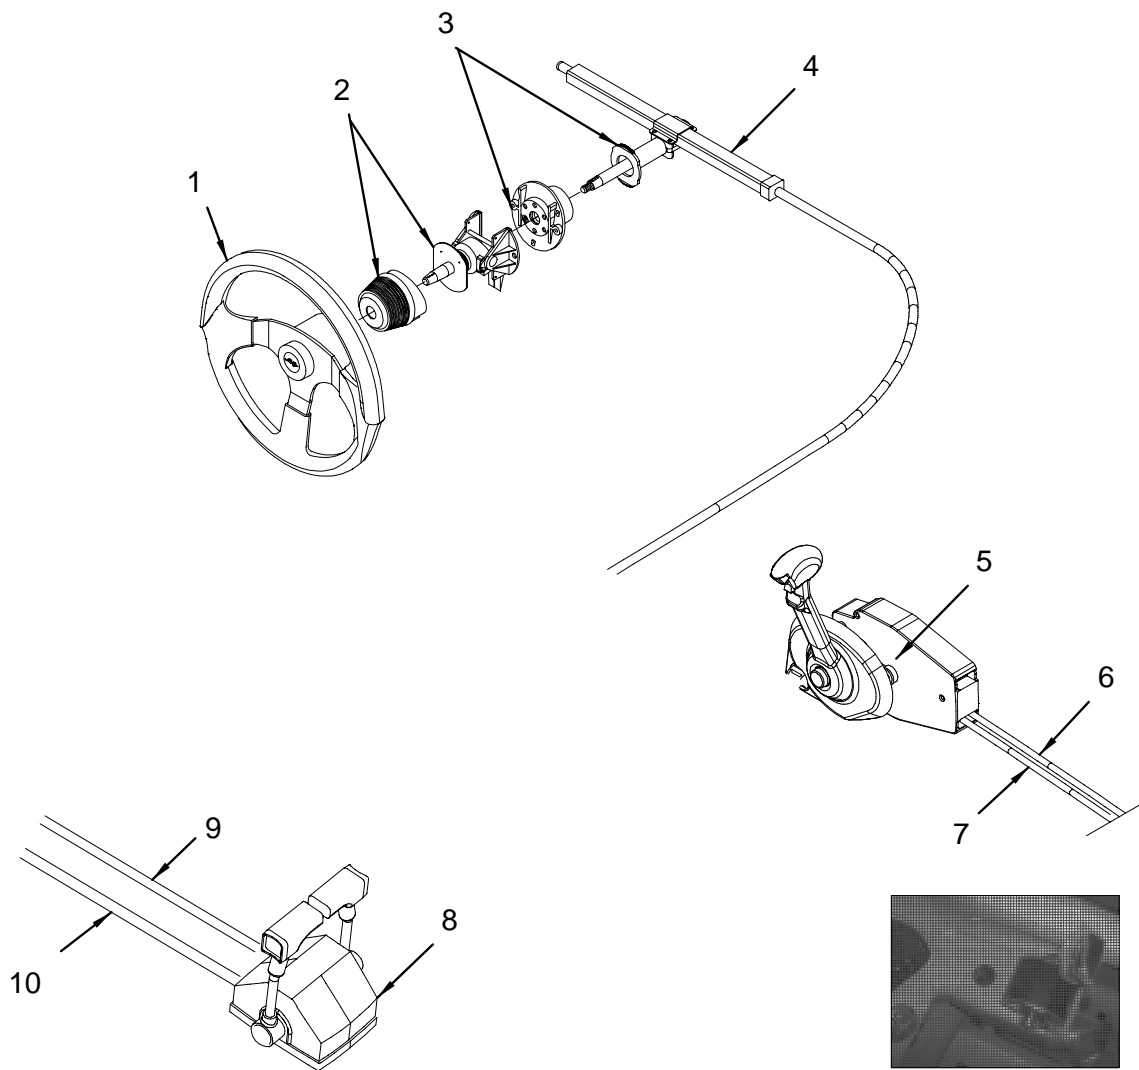

STEERING SYSTEM

TRAILER SWITCH
SUPPLIED BY
MERCURY