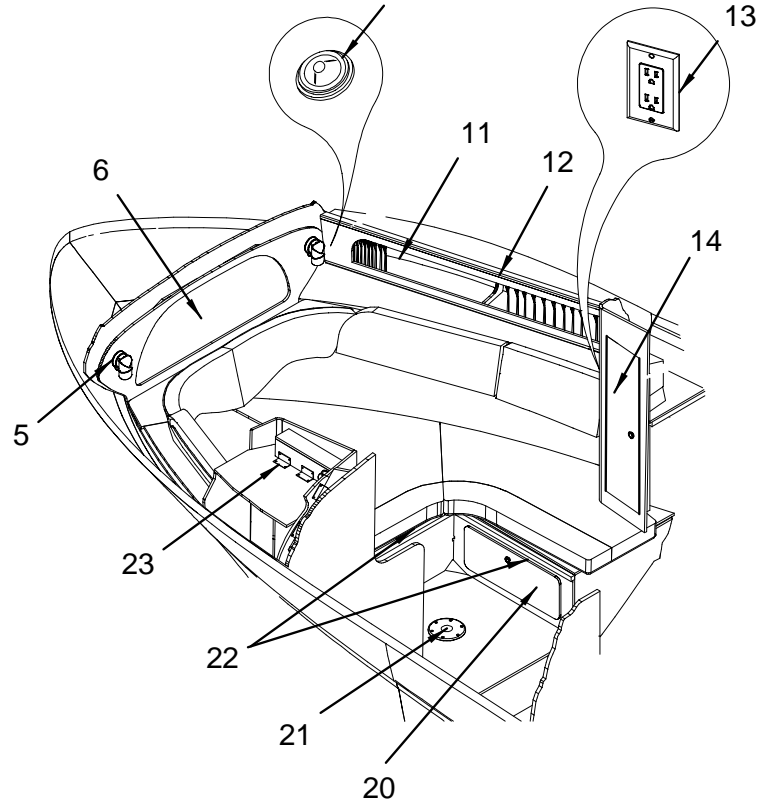

STARBOARD SIDE 10