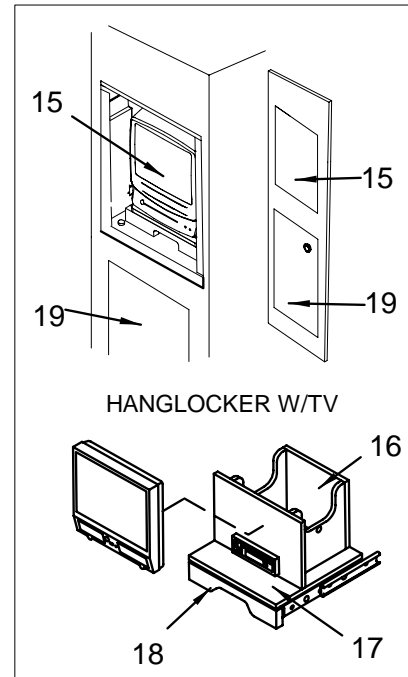

FORWARD STATEROOM