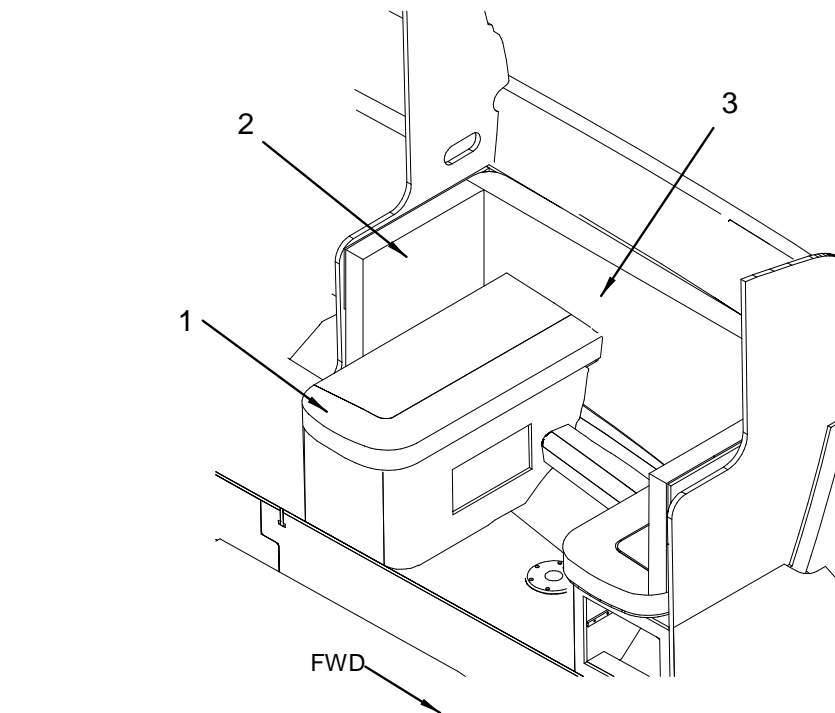

DINETTE (UPHOLSTERY)

DINETTE (UPHOLSTERY)

1	1811271	280DA 06,CUSH,AFT DIN
	1811269	280DA 06,CUSH SKN,AFT DIN
2	1811265	280DA 06,BLSTR,AFT DIN
	1811261	280DA 06,BLSTR SKN,AFT DIN
3	1811266	280DA 06,BLSTR,CTR DIN
	1811262	280DA 06,BLSTR SKN,CTR DIN
4	1811268	280DA 06,BLSTR,FWD DIN FILR
	1811264	280DA 06,BLSTR SKN,FWD DIN FILR
5	1811267	280DA 06,BLSTR,FWD DIN
	1811263	280DA 06,BLSTR SKN,FWD DIN
6	1811272	280DA 06,CUSH,FWD DIN
	1811270	280DA 06,CUSH SKN,FWD DIN
7	1811278	280DA 06,CUSH,DIN FILR
	1811322	280DA 06,CUSH SKN,DIN FILR
8	1798120	CURTAIN, 280DA-06 VERONA GLOW PRTLGH
	1338599	SNAP STUD, 5/8" FLANGED SLVR

HEADLINER/HULL LINER/WASHABLE SURFACE

1140367	VINYL, RVIEW LT CAMEO N/W FLAT
1736787	VINYL, RVIEW LT CAMEO N/W 1/2"FB
1747515	VINYL, RVIEW LT CAMEO N/W 1/4"FB

INTERIOR CARPET

1467182	CARPET, INT 44 OZ WHEATON 6"W 100% BCF NYLON

UPHOLSTERY

1475037	FOAM, P/C 280DA-01 DINETTE CUSH SET
180182	ZIPPER, #5 DELRIN CONTINUOUS WHT
180406	SLIDE, DELRIN #5 WHT 1-S LOCK
283069	VINYL FILM, PLAS 1MM X 5'X 830YD
634931	FABRIC, PULL STRIP 6"X 250YD
103309	MESH, WHITE 60"
828434	VELCRO, HOOK WHT 2" (SEW ON)

VINYLS

1003474	VINYL, ALLANTE II CREAM EXP FLAT (INTERIOR PACKAGE A, D)
1781416	VINYL, ALLANTE II FAWN EXP FLAT (INTERIOR PACKAGE B)
1079797	VINYL, ALLANTE II CHAMPAGNE EXP FLAT (INTERIOR PACKAGE C)
989426	VINYL, ALLANTE II BLK EXP FLAT (INTERIOR PACKAGE C, D)

WELT

1005719	WELT, ALLANTE II CREAM 5/32" (INTERIOR PACKAGE A, D)
1805073	WELT, ALLANTE II FAWN 5/32" (INTERIOR PACKAGE B)
1091750	WELT, ALLANTE II CHAMPAGNE 5/32" (INTERIOR PACKAGE C)
1142199	WELT, RVIEW LT CAMEO 8/32"