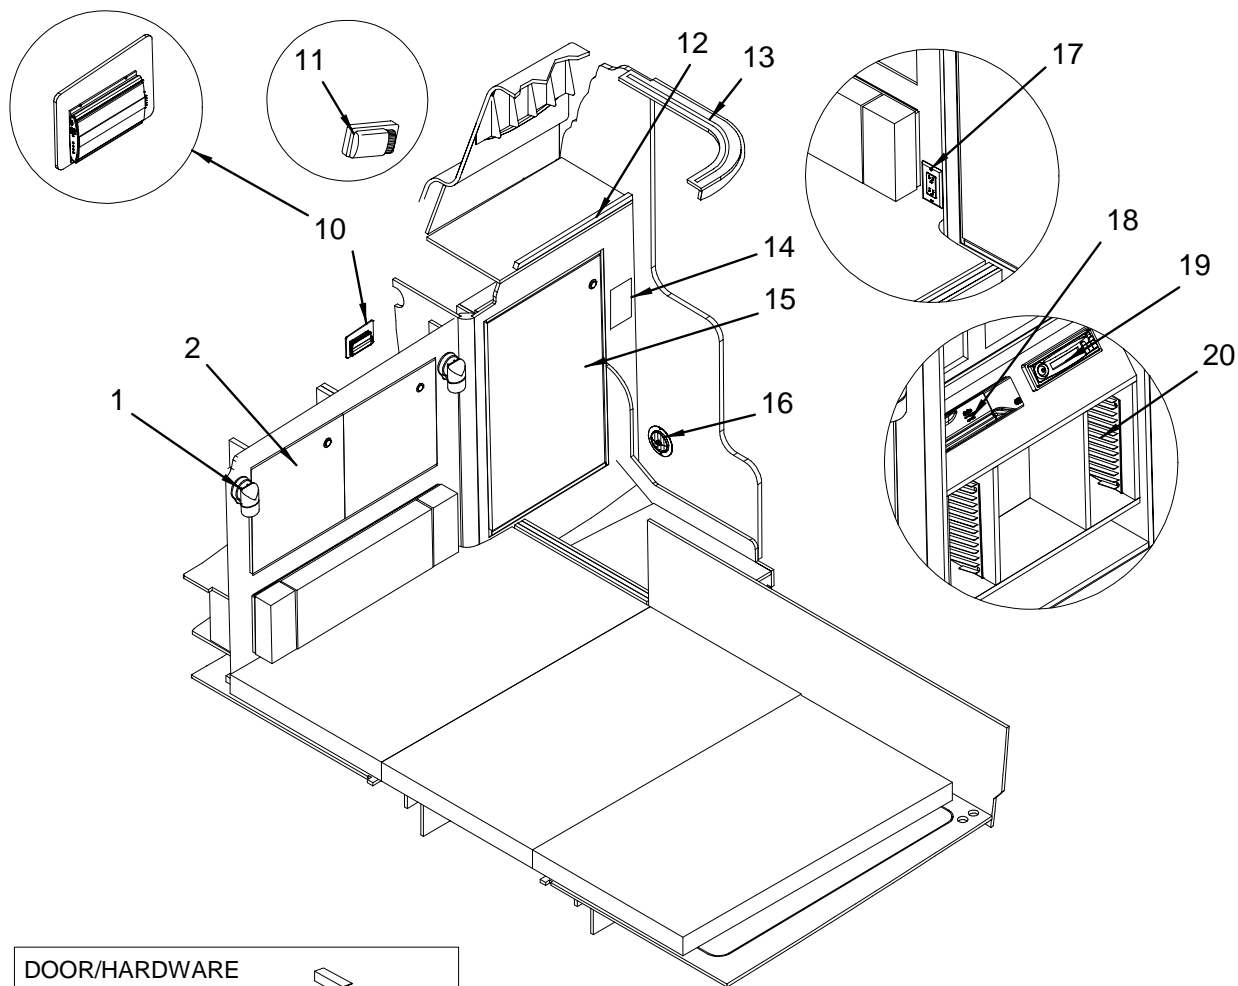

GALLEY (REFRIGERATOR)

1	1658368	REFRIGERATOR, 2.7 CF
2	1738813	LATCH, COVER PLATE FOR TRAVEL LATCH
3	1738814	LATCH, TRAVEL LATCH SPRING
4	1738816	LATCH, TRAVEL PLATE
5	1804906	REFRIGERATOR, 2.7 CF CVR-CNTRL
6	1804907	REFRIGERATOR, 2.7 CF HINGE ASSY
7	1804908	REFRIGERATOR, 2.7 CF PARTITION DOOR POCKET
8	1804994	REFRIGERATOR, 2.7 CF DOOR SHELF BIN
9	1804995	REFRIGERATOR, 2.7 CF DOOR FRAME BTM
10	1805268	REFRIGERATOR, 2.7 CF CVR HINGE LH
11	1805269	REFRIGERATOR, 2.7 CF CVR HINGE RH
12	1805270	REFRIGERATOR, 2.7 CF DOOR PNL BLK
13	1805271	REFRIGERATOR, 2.7 CF DOOR FRAME ASSY
14	1805284	REFRIGERATOR, 2.7 CF DOOR ASSY
15	1805285	REFRIGERATOR, 2.7 CF SHELF LWR
16	1805286	REFRIGERATOR, 2.7 CF SHELF UPR
17	1805287	REFRIGERATOR, 2.7 CF DRAINAGE PAN
18	1805288	REFRIGERATOR, 2.7 CF HOLDER SHELF REAR
19	1805289	REFRIGERATOR, 2.7 CF ICE CUBE TRAY
20	1805290	REFRIGERATOR, 2.7 CF FRAME CVR/4 SIDES BLK
21	1805291	REFRIGERATOR, 2.7 CF FRAME CAB LH
22	1805292	REFRIGERATOR, 2.7 CF FRAME CAB BTM
23	1805293	REFRIGERATOR, 2.7 CF FRAME CAB RH
24	1805294	REFRIGERATOR, 2.7 CF BUSHING
25	1805295	REFRIGERATOR, 2.7 CF BUSHNG "I"
26	1805570	REFRIGERATOR, 2.7 CF DOOR HANDLE ASSY

MID STATEROOM