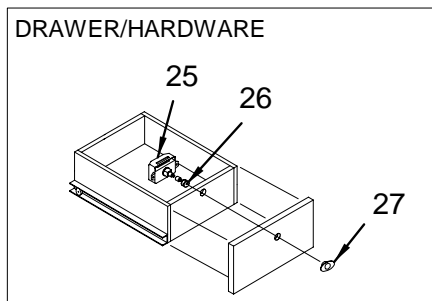

STARBOARD SIDE 10