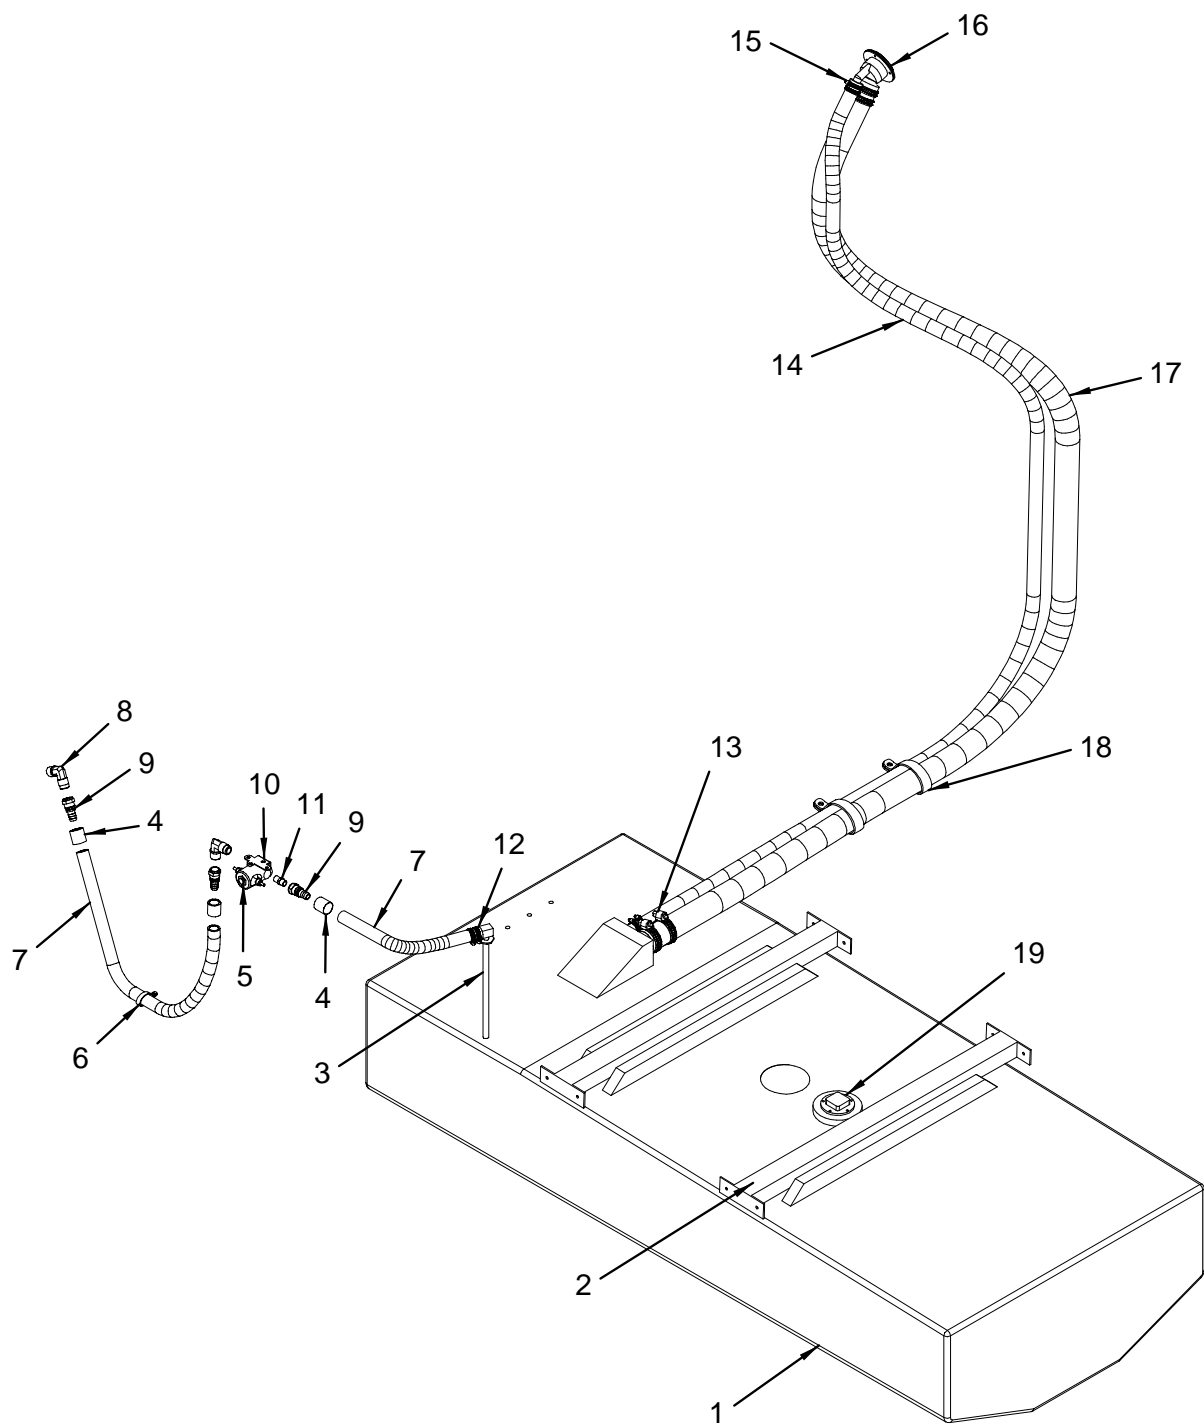

FUEL SYSTEM