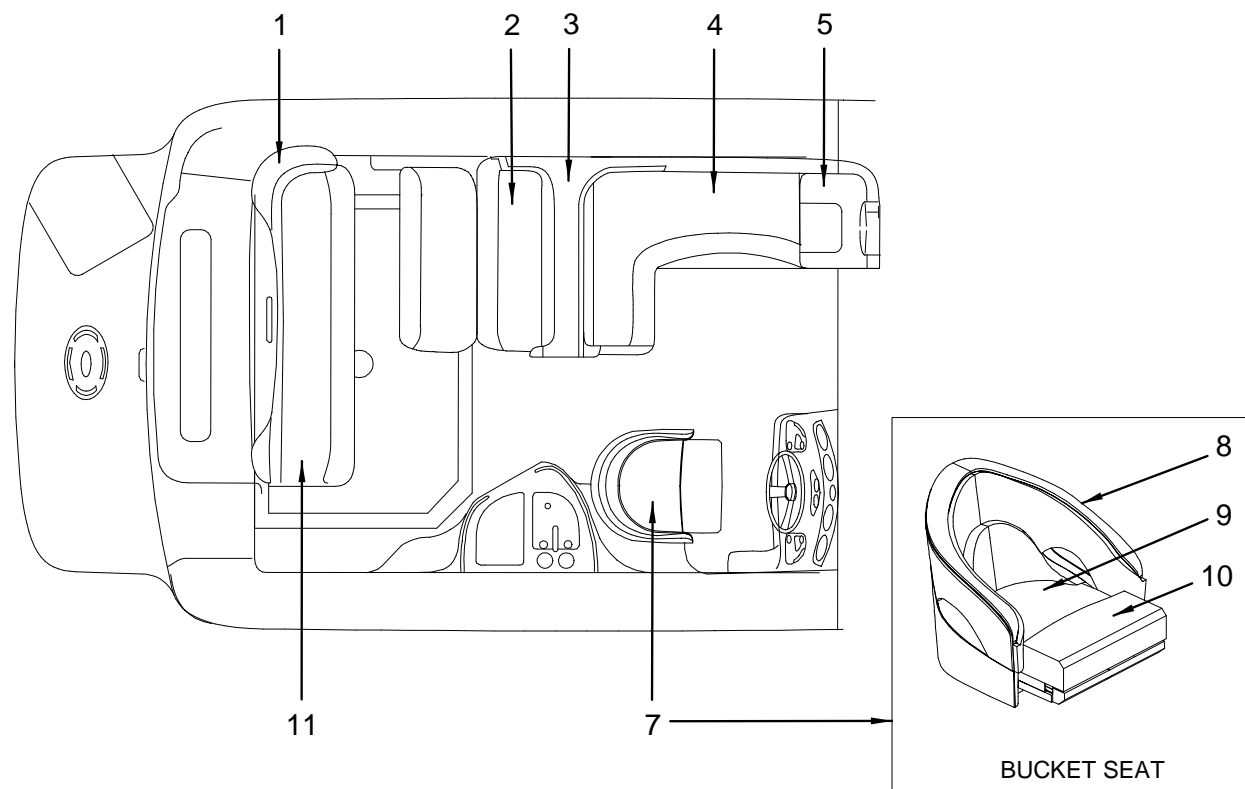

COCKPIT (UPHOLSTERY)