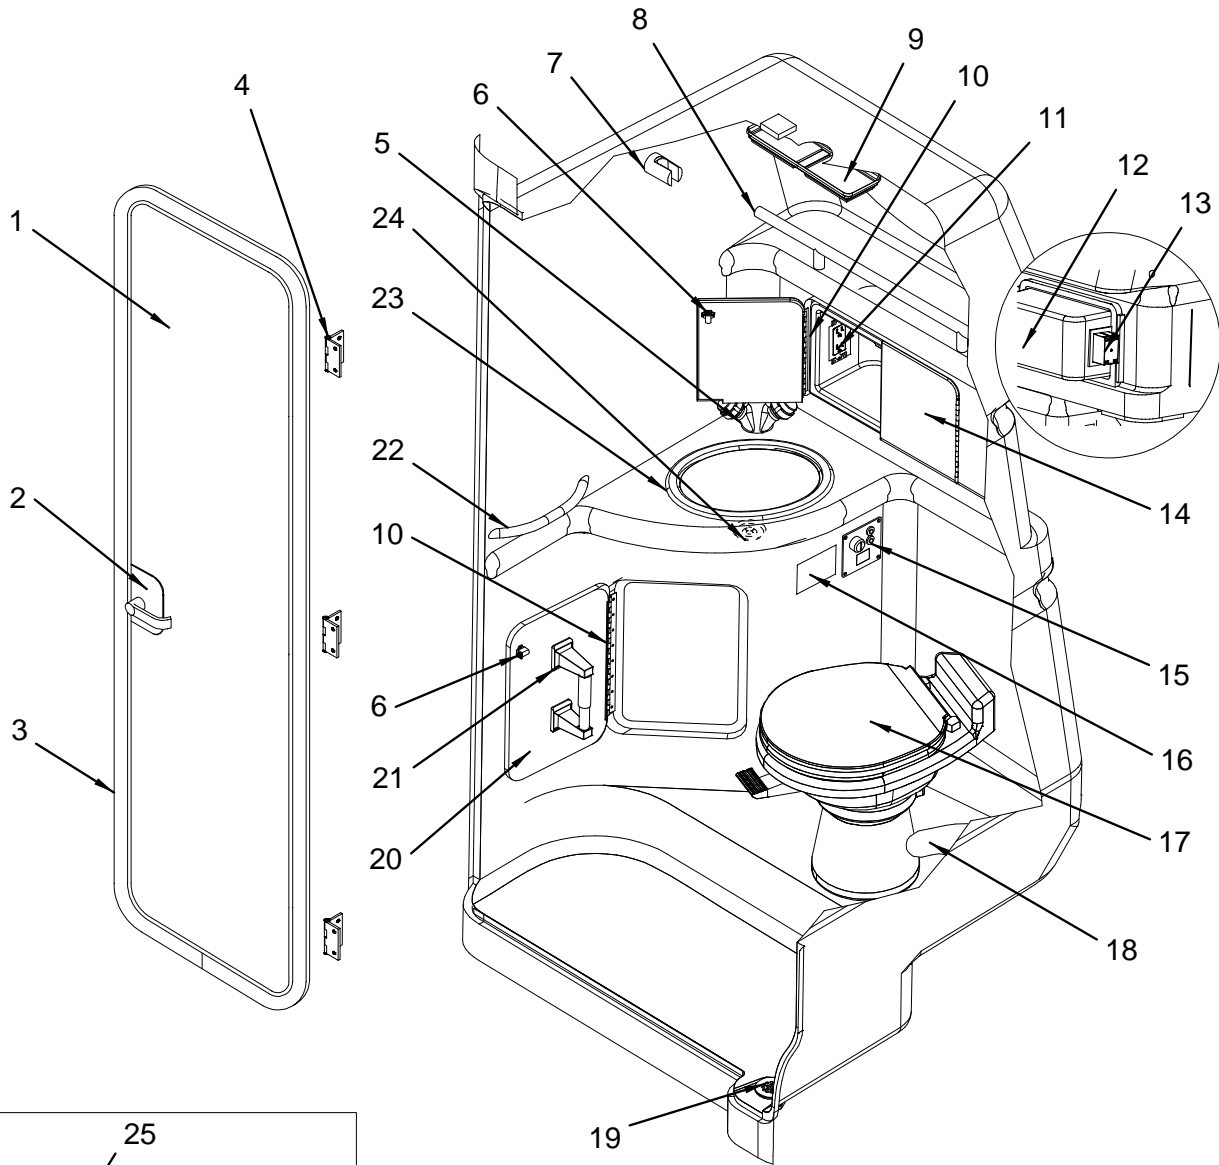

DINETTE (UPHOLSTERY)

1	1811271	280DA 06,CUSH,AFT DIN
	1811269	280DA 06,CUSH SKN,AFT DIN
2	1811265	280DA 06,BLSTR,AFT DIN
	1811261	280DA 06,BLSTR SKN,AFT DIN
3	1811266	280DA 06,BLSTR,CTR DIN
	1811262	280DA 06,BLSTR SKN,CTR DIN
4	1811268	280DA 06,BLSTR,FWD DIN FILR
	1811264	280DA 06,BLSTR SKN,FWD DIN FILR
5	1811267	280DA 06,BLSTR,FWD DIN
	1811263	280DA 06,BLSTR SKN,FWD DIN
6	1811272	280DA 06,CUSH,FWD DIN
	1811270	280DA 06,CUSH SKN,FWD DIN
7	1811278	280DA 06,CUSH,DIN FILR
	1811322	280DA 06,CUSH SKN,DIN FILR
8	1798120	CURTAIN, 280DA-06 VERONA GLOW PRTLGH
	1338599	SNAP STUD, 5/8" FLANGED SLVR

HEADLINER/HULL LINER/WASHABLE SURFACE

1140367	VINYL, RVIEW LT CAMEO N/W FLAT
1736787	VINYL, RVIEW LT CAMEO N/W 1/2"FB
1747515	VINYL, RVIEW LT CAMEO N/W 1/4"FB

INTERIOR CARPET

1467182	CARPET, INT 44 OZ WHEATON 6"W 100% BCF NYLON

UPHOLSTERY

1475037	FOAM, P/C 280DA-01 DINETTE CUSH SET
180182	ZIPPER, #5 DELRIN CONTINUOUS WHT
180406	SLIDE, DELRIN #5 WHT 1-S LOCK
283069	VINYL FILM, PLAS 1MM X 5'X 830YD
634931	FABRIC, PULL STRIP 6"X 250YD
103309	MESH, WHITE 60"
828434	VELCRO, HOOK WHT 2" (SEW ON)

VINYLS

1003474	VINYL, ALLANTE II CREAM EXP FLAT (INTERIOR PACKAGE A, D)
1781416	VINYL, ALLANTE II FAWN EXP FLAT (INTERIOR PACKAGE B)
1079797	VINYL, ALLANTE II CHAMPAGNE EXP FLAT (INTERIOR PACKAGE C)
989426	VINYL, ALLANTE II BLK EXP FLAT (INTERIOR PACKAGE C, D)

WELT

1005719	WELT, ALLANTE II CREAM 5/32" (INTERIOR PACKAGE A, D)
1805073	WELT, ALLANTE II FAWN 5/32" (INTERIOR PACKAGE B)
1091750	WELT, ALLANTE II CHAMPAGNE 5/32" (INTERIOR PACKAGE C)
1142199	WELT, RVIEW LT CAMEO 8/32"

STARBOARD HEAD