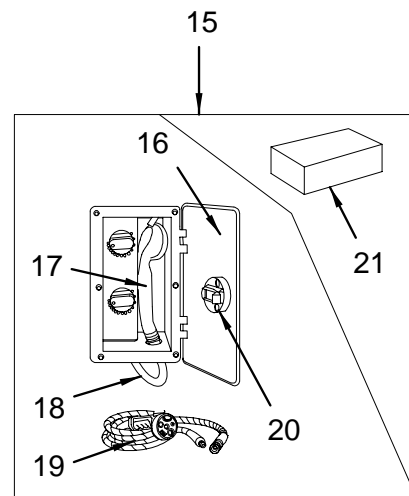

EXTERIOR (TRANSOM STORAGE AND SWIM PLATFORM)