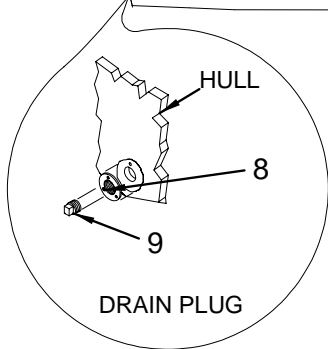

EXTERIOR (HULL)

STARBOARD SIDE