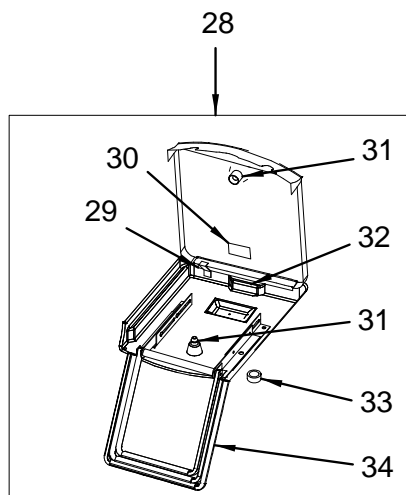

EXTERIOR (TRANSOM STORAGE AND SWIM PLATFORM)