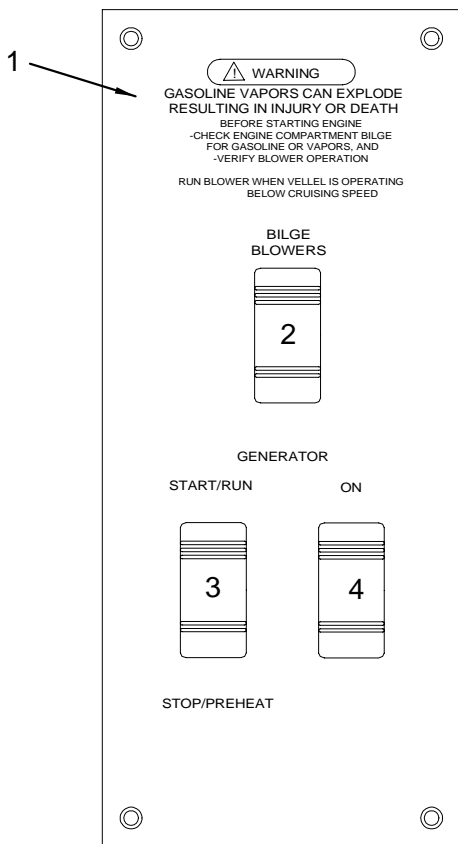

GENERATOR PANEL

GAS GENERATOR PANEL