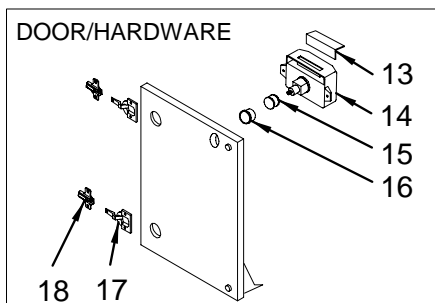

FORWARD STATEROOM (UPHOLSTERY)

1	1811294	280DA 06,BLSTR,CTR FWDSTRM
	1811290	280DA 06,BLSTR SKN,CTR FWDSTRM
2	1798129	CURTAIN, 280DA-06 VERONA GLOW UPR CAB
3	1811293	280DA 06,BLSTR,AFT STB FWDSTRM
	1811289	280DA 06,BLSTR SKN,AFT STB FWDSTRM
4	1811303	280DA 06,CUSH,STB FWDSTRM
	1811299	280DA 06,CUSH SKN,STB FWDSTRM
5	1798130	CURTAIN, 280DA-06 VERONA GLOW FWD PRIV
6	1811302	280DA 06,CUSH,PRT FWDSTRM
	1811298	280DA 06,CUSH SKN,PRT FWDSTRM
7	1811292	280DA 06,BLSTR,AFT PRT FWDSTRM
	1811288	280DA 06,BLSTR SKN,AFT PRT FWDSTRM
8	1811295	280DA 06,BLSTR,FWD PRT FWDSTRM
	1811291	280DA 06,BLSTR SKN,FWD PRT FWDSTRM
9	1794279	PILLOW PKG, 2006/07 SPCR VBRTH/MIDCAB PKGA(2)
	1794282	PILLOW PKG, 2006 SPCR VBRTH PKGB (2)
	1794296	PILLOW PKG, 2006 SPCR VBRTH PKGC (2)
	1794299	PILLOW PKG, 2006/07 SPCR VBRTH PKGD (2)
10	1811300	280DA 06,CUSH,CTR FWDSTRM
	1811296	280DA 06,CUSH SKN,CTR FWDSTRM
11	1811301	280DA 06,CUSH,FWDSTRM FILR
	1811297	280DA 06,CUSH SKN,FWDSTRM FILR

FABRICS

1816599	FABRIC, GLAMOUR TUSK-6"DIA QLT 100Z/AC/B (INTERIOR PACKAGE A)
1798080	FABRIC, GLAMOUR OATML-6"DIA QLT 100Z/AC/B (INTERIOR PACKAGE A)
1803705	FABRIC, VERONA/ALFALFA-6"DIA QLT 100Z/AC/B (INTERIOR PACKAGE A)
1797638	FABRIC, MONDAVI BK STRAW-6"DIA QLT 100Z/AC/B (INTERIOR PACKAGE B)
1800800	FABRIC, SEQUENCE BK/SLATE-6"DIA QLT 100Z/AC/B (INTERIOR PACKAGE B)
1798081	FABRIC, METROLINER CAT-6"DIA QLT 100Z/AC/B (INTERIOR PACKAGE C)
1798082	FABRIC, MAGNETIC HEMP-6"DIA QLT 100Z/AC/B (INTERIOR PACKAGE C)
1797639	FABRIC, SLEEK WHEAT-6"DIA QLT 100Z/AC/B (INTERIOR PACKAGE D)

HEADLINER/HULL LINER/WASHABLE SURFACE

1140367	VINYL, RVIEW LT CAMEO N/W FLAT
1736787	VINYL, RVIEW LT CAMEO N/W 1/2"FB
1747515	VINYL, RVIEW LT CAMEO N/W 1/4"FB

INTERIOR CARPET

1467182	CARPET, INT 44 OZ WHEATON 6"W 100% BCF NYLON

UPHOLSTERY

874610	THREAD, POLYESTER FGREY 16OZ
178517	VELCRO, LOOP WHT 2"
178756	TACK STRIP, CARDBOARD 1/2"X 71YDS
180182	ZIPPER, #5 DELRIN CONTINUOUS WHT
180406	SLIDE, DELRIN #5 WHT 1-S LOCK
634931	FABRIC, PULL STRIP 6"X 250YD
103309	MESH, WHITE 60"
1475029	FOAM, P/C 280DA-01 FWD STRM CUSH SET

WELT

1212117	WELT, RVIEW LT CAMEO 8/32" GLUED

DINETTE