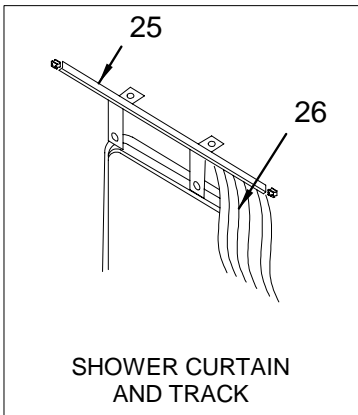

DINETTE (UPHOLSTERY)

1	1811271	280DA 06,CUSH,AFT DIN
	1811269	280DA 06,CUSH SKN,AFT DIN
2	1811265	280DA 06,BLSTR,AFT DIN
	1811261	280DA 06,BLSTR SKN,AFT DIN
3	1811266	280DA 06,BLSTR,CTR DIN
	1811262	280DA 06,BLSTR SKN,CTR DIN
4	1811268	280DA 06,BLSTR,FWD DIN FILR
	1811264	280DA 06,BLSTR SKN,FWD DIN FILR
5	1811267	280DA 06,BLSTR,FWD DIN
	1811263	280DA 06,BLSTR SKN,FWD DIN
6	1811272	280DA 06,CUSH,FWD DIN
	1811270	280DA 06,CUSH SKN,FWD DIN
7	1811278	280DA 06,CUSH,DIN FILR
	1811322	280DA 06,CUSH SKN,DIN FILR
8	1798120	CURTAIN, 280DA-06 VERONA GLOW PRTLGH
	1338599	SNAP STUD, 5/8" FLANGED SLVR

HEADLINER/HULL LINER/WASHABLE SURFACE

1140367	VINYL, RVIEW LT CAMEO N/W FLAT
1736787	VINYL, RVIEW LT CAMEO N/W 1/2"FB
1747515	VINYL, RVIEW LT CAMEO N/W 1/4"FB

INTERIOR CARPET

1467182	CARPET, INT 44 OZ WHEATON 6"W 100% BCF NYLON

UPHOLSTERY

1475037	FOAM, P/C 280DA-01 DINETTE CUSH SET
180182	ZIPPER, #5 DELRIN CONTINUOUS WHT
180406	SLIDE, DELRIN #5 WHT 1-S LOCK
283069	VINYL FILM, PLAS 1MM X 5'X 830YD
634931	FABRIC, PULL STRIP 6"X 250YD
103309	MESH, WHITE 60"
828434	VELCRO, HOOK WHT 2" (SEW ON)

VINYLS

1003474	VINYL, ALLANTE II CREAM EXP FLAT (INTERIOR PACKAGE A, D)
1781416	VINYL, ALLANTE II FAWN EXP FLAT (INTERIOR PACKAGE B)
1079797	VINYL, ALLANTE II CHAMPAGNE EXP FLAT (INTERIOR PACKAGE C)
989426	VINYL, ALLANTE II BLK EXP FLAT (INTERIOR PACKAGE C, D)

WELT

1005719	WELT, ALLANTE II CREAM 5/32" (INTERIOR PACKAGE A, D)
1805073	WELT, ALLANTE II FAWN 5/32" (INTERIOR PACKAGE B)
1091750	WELT, ALLANTE II CHAMPAGNE 5/32" (INTERIOR PACKAGE C)
1142199	WELT, RVIEW LT CAMEO 8/32"

STARBOARD HEAD