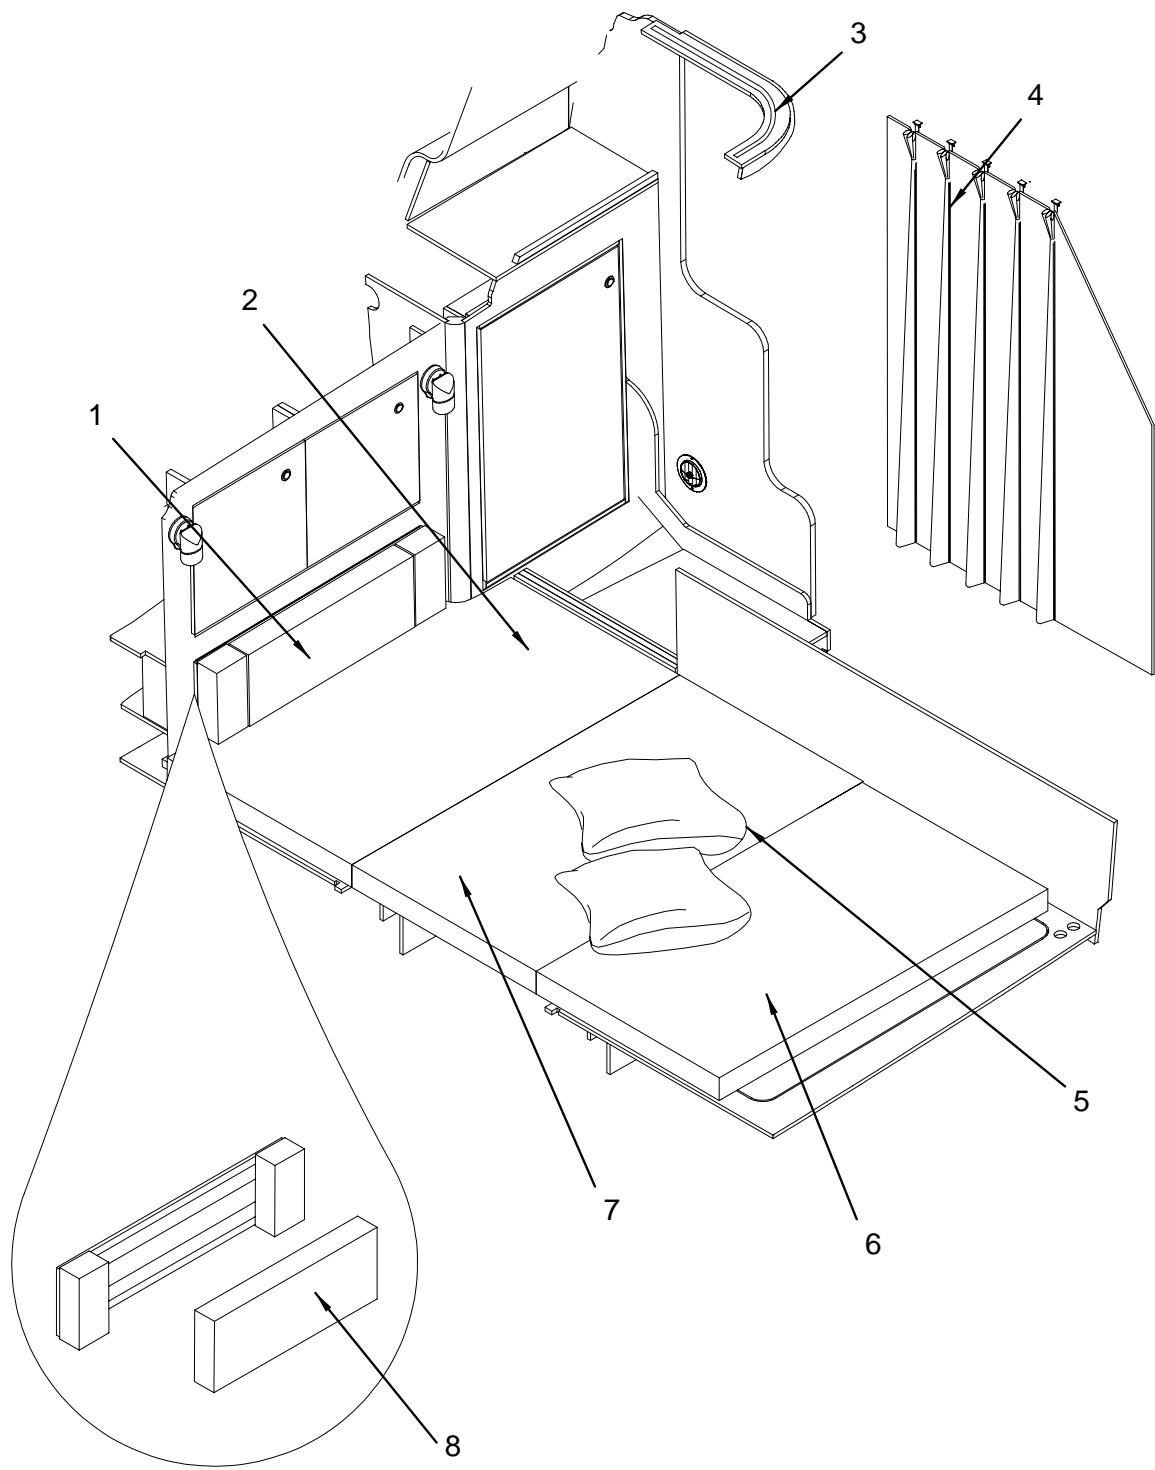

MID STATEROOM (UPHOLSTERY)

MID STATEROOM (UPHOLSTERY)

1	1811313	280DA 06,BLSTR,MIDSTRM FLDWN
	1811312	280DA 06,BLSTR SKN,MIDSTRM FLDWN
2	1811318	280DA 06,CUSH,PRT MIDSTRM
	1811315	280DA 06,CUSH SKN,PRT MIDSTRM
3	132183	TRACK, ALUM CURT TRK 0.275"X 0.688" TAB TYPE
4	1798131	CURTAIN, 280DA-06 VERONA GLOW AFT PRIV
5	1794281	PILLOW PKG, 2006 SPCR MIDCAB PKGA (2)
	1794284	PILLOW PKG, 2006 SPCR MIDCAB PKGB (2)
	1794298	PILLOW PKG, 2006 SPCR MIDCAB PKGC (2)
	1794301	PILLOW PKG, 2006/07 SPCR MIDCAB PKGD (2)
6	1811319	280DA 06,CUSH,STB MIDSTRM
	1811316	280DA 06,CUSH SKN,STB MIDSTRM
7	1811317	280DA 06,CUSH,CTR MIDSTRM
	1811314	280DA 06,CUSH SKN,CTR MIDSTRM
8	1811311	280DA 06,BLSTR INSERT,MIDSTRM FLDWN
	1811310	280DA 06,BLSTR INSERT SKN,MIDSTRM FLDWN

FABRICS

1798080	FABRIC, GLAMOUR OATML-6"DIA QLT 100Z/AC/B (INTERIOR PACKAGE A)
1803705	FABRIC, VERONA/ALFALFA-6"DIA QLT 100Z/AC/B (INTERIOR PACKAGE A)
1800800	FABRIC, SEQUENCE BK/SLATE-6"DIA QLT 100Z/AC/B (INTERIOR PACKAGE B)
1798081	FABRIC, METROLINER CAT-6"DIA QLT 100Z/AC/B (INTERIOR PACKAGE C)
1798082	FABRIC, MAGNETIC HEMP-6"DIA QLT 100Z/AC/B (INTERIOR PACKAGE C)
1797639	FABRIC, SLEEK WHEAT-6"DIA QLT 100Z/AC/B (INTERIOR PACKAGE D)

HEADLINER/HULL LINER/WASHABLE SURFACE

1736787	VINYL, RVIEW LT CAMEO N/W 1/2"FB

UPHOLSTERY

1142181	WELT, RVIEW LT CAMEO 5/32"
1475045	FOAM, P/C 280DA-01 MID STRM CUSH SET
178517	VELCRO, LOOP WHT 2"
178756	TACK STRIP, CARDBOARD 1/2"X 71YDS
180182	ZIPPER, #5 DELRIN CONTINUOUS WHT
180406	SLIDE, DELRIN #5 WHT 1-S LOCK
103309	MESH, WHITE 60"