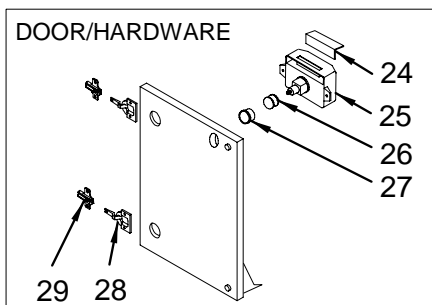

STARBOARD SIDE 10