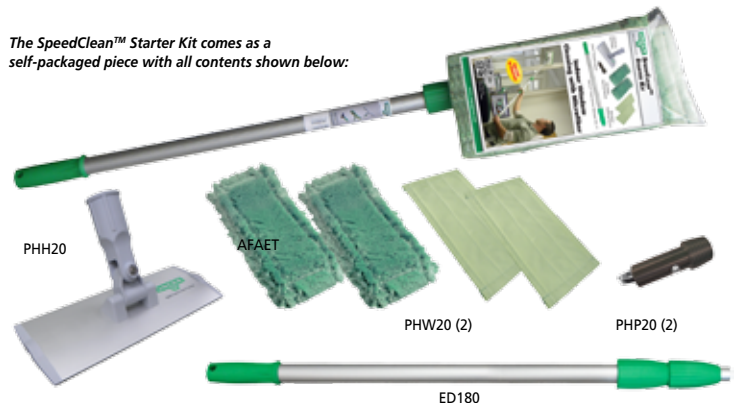

SprayerOnABelt

Patented Combined with SmartColor Microwipe, makes surface/wet cleaning faster and easier.

- Sprayer hooks onto belt, providing optimal weight support.
- Flexible hose extends 3' for upside-down spraying.
- Includes SmartColor Decal Kit to customize for designated areas.

Part No.	Size	Case Qty.
SOABG	33 oz./1 liter	5

The SpeedClean™ Starter Kit comes as a self-packaged piece with all contents shown below: