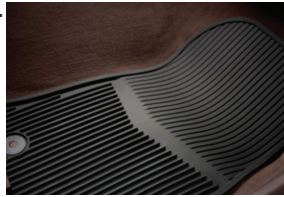

ATS ACCESSORIES

A. Grille

This premium Upper and Lower Grille enhances the beauty and sophistication of ATS while making a bold statement. Available in Bright Chrome and Black Chrome finishes.

B. Performance Exhaust Upgrade Package

A stylish, rear fascia piece, this Performance Exhaust Upgrade Package was designed specifically to command attention to the brilliant, dual-exhaust outlets. It is seamlessly integrated for a performance-oriented appearance.

C. Cargo Net

Help secure and organize items in the cargo area of your ATS with this utility restraint Cargo Net.

D. Remote Start

This Remote Start Kit is seamlessly integrated into your ATS anti-theft and remote keyless entry system. It enables your ATS with the same remote vehicle start function as the factory system.

E. Single-CD Disc Player

Expand your listening pleasure with this Single Disc CD Player. It mounts easily in the glove box of your ATS.

F. Rear Bumper Fascia Molding

Add this stylish Rear Bumper Molding in Black Chrome to your ATS for a performance-oriented appearance.

G. 19 Inch Accessory Wheels

Personalize your ATS with these split 5-spoke 19-Inch Accessory Wheels in 3 finishes. Choose from Ultra Bright Machined Face with Sterling Silver Premium Painted Pockets, Premium Manooagian Paint, and Premium Gloss Black Paint.

Use only GM-approved wheel and tire combinations.

See www.cadillacaccessories.com for important tire and wheel information. Items shown may not be available for all models. Styles may vary from those pictured. Additional parts may be required for installation of certain accessories. See your Sales or Service Consultant for more information.

A.

B.

C.

D.

E.

F.

G.

H.

I.

J.

K.

L.

M.

H. Spoiler