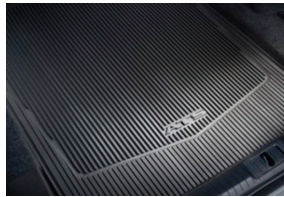

I.

J.

K.

L.

M.

H. Spoiler

Showcase the performance-inspired design of ATS with a rear deck spoiler. Available in prime and select body colors.

I. Cargo All Weather Mat