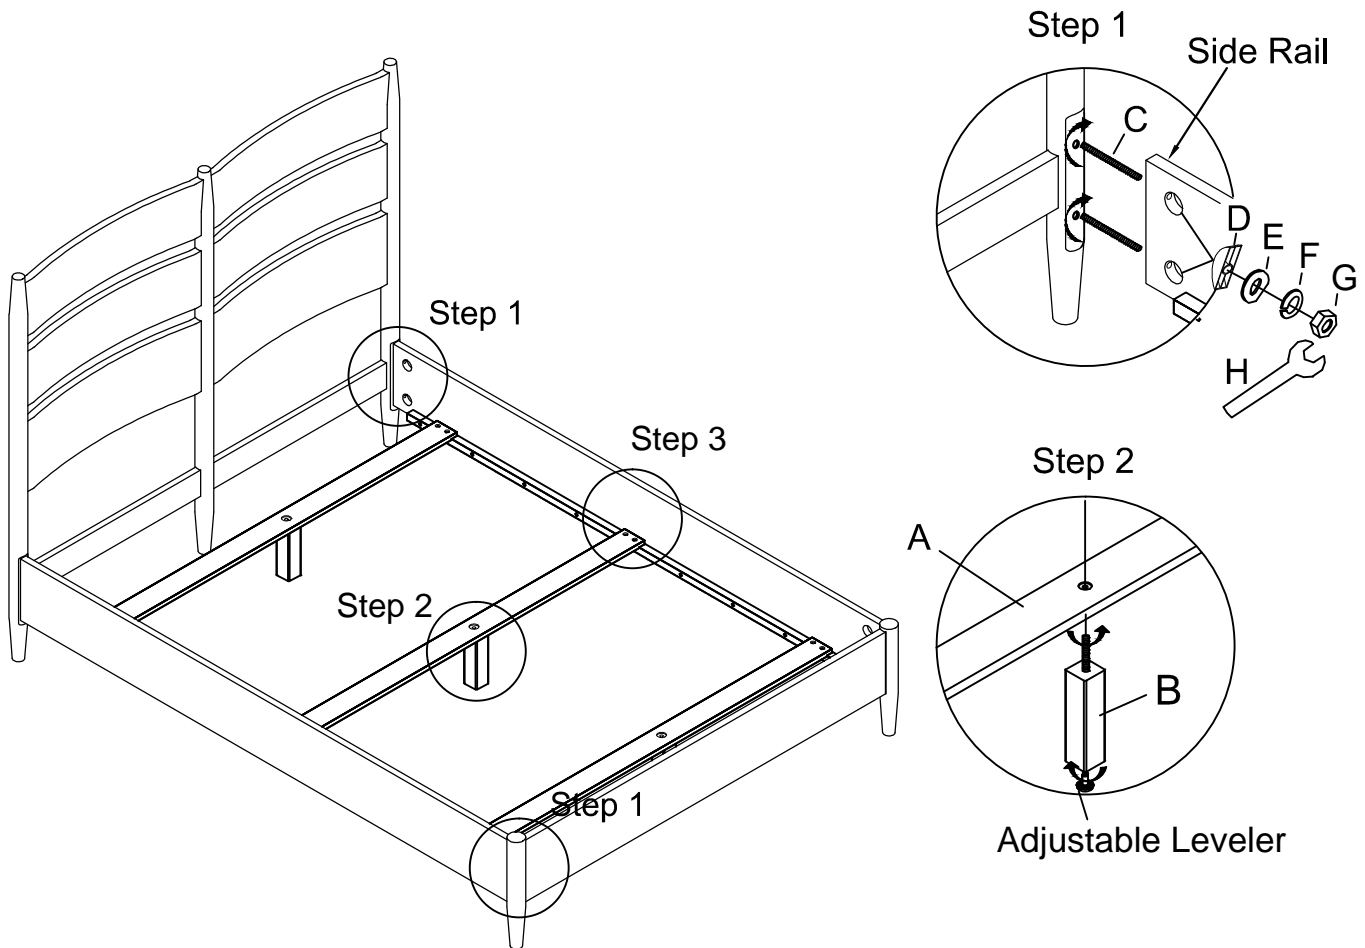

Thank you for purchasing this quality product from A.R.T. Furniture. Be sure to check all packing material for parts which may have come loose inside the carton during shipment. Identify and count all parts and compare with the parts list below.

**Note:** Some furniture is heavy, it is recommended that two people assemble this item to avoid injury or damage.

No.	Hardware List	Qt.
A	Mattress Support Slat	3
B	Slat Support	3
C	Bolt	8
D	Half Round Washer	8
E	Flat Washer	8
F	Lock Washer	8
G	Nut	8
H	Wrench	1
I	Wood Screw	12