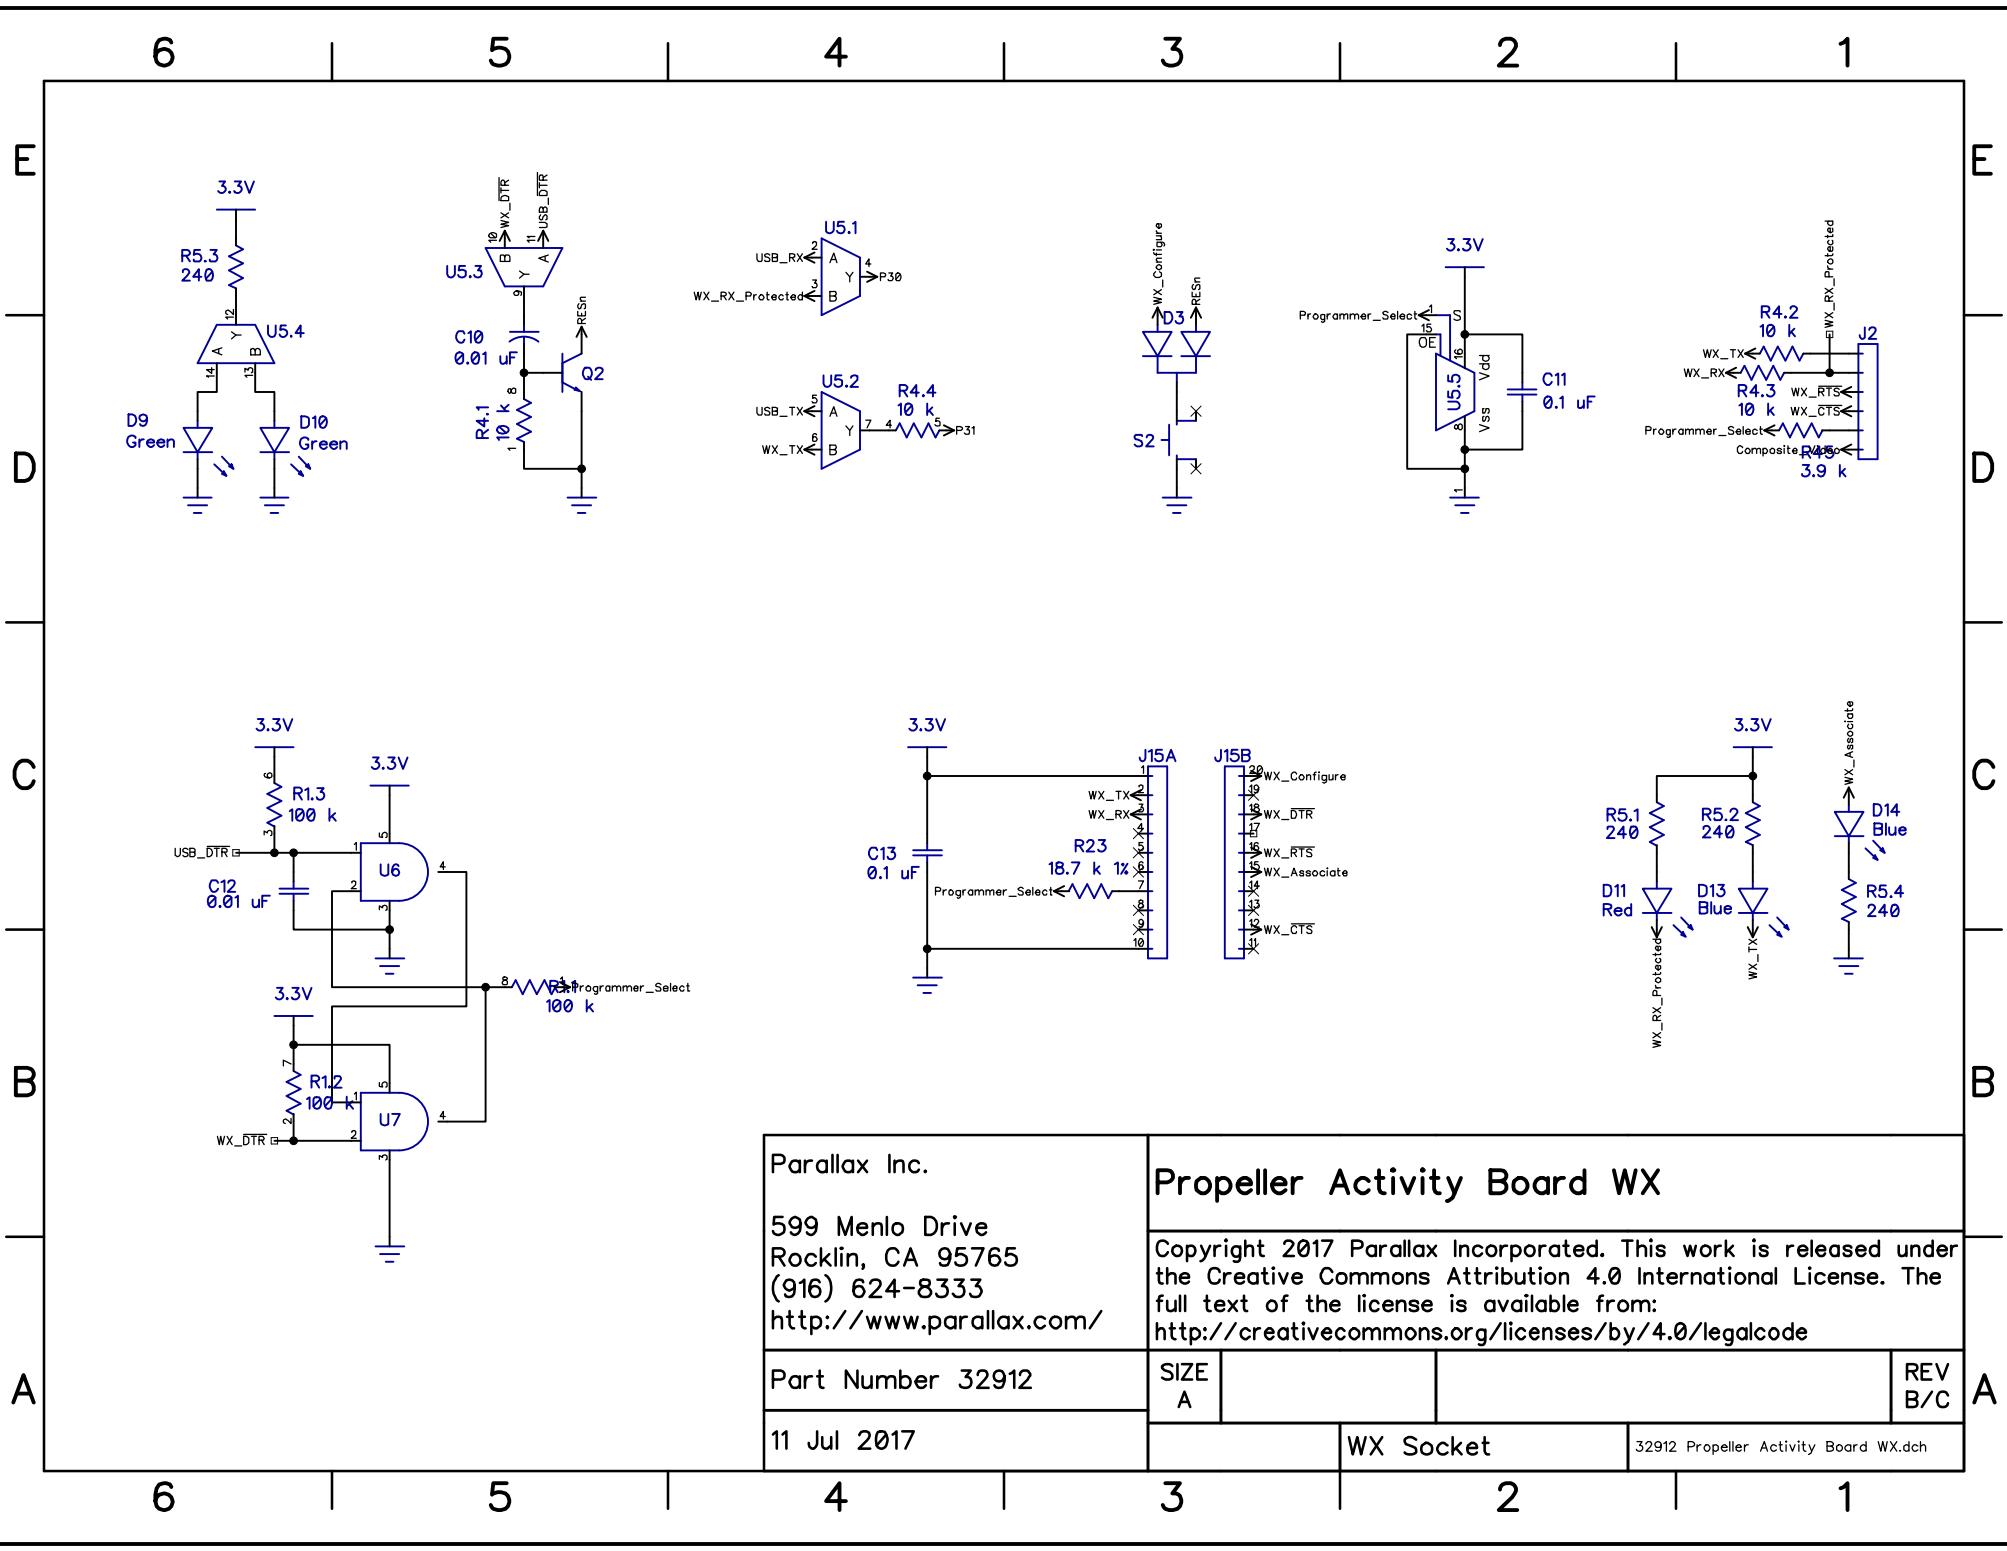

Parallax Inc.		Propeller Activity Board WX	
599 Menlo Drive Rocklin, CA 95765 (916) 624-8333 http://www.parallax.com/		Copyright 2017 Parallax Incorporated. This work is released under the Creative Commons Attribution 4.0 International License. The full text of the license is available from: http://creativecommons.org/licenses/by/4.0/legalcode	
Part Number 32912	SIZE A		REV B/C
11 Jul 2017		WX Socket	32912 Propeller Activity Board WX.dch