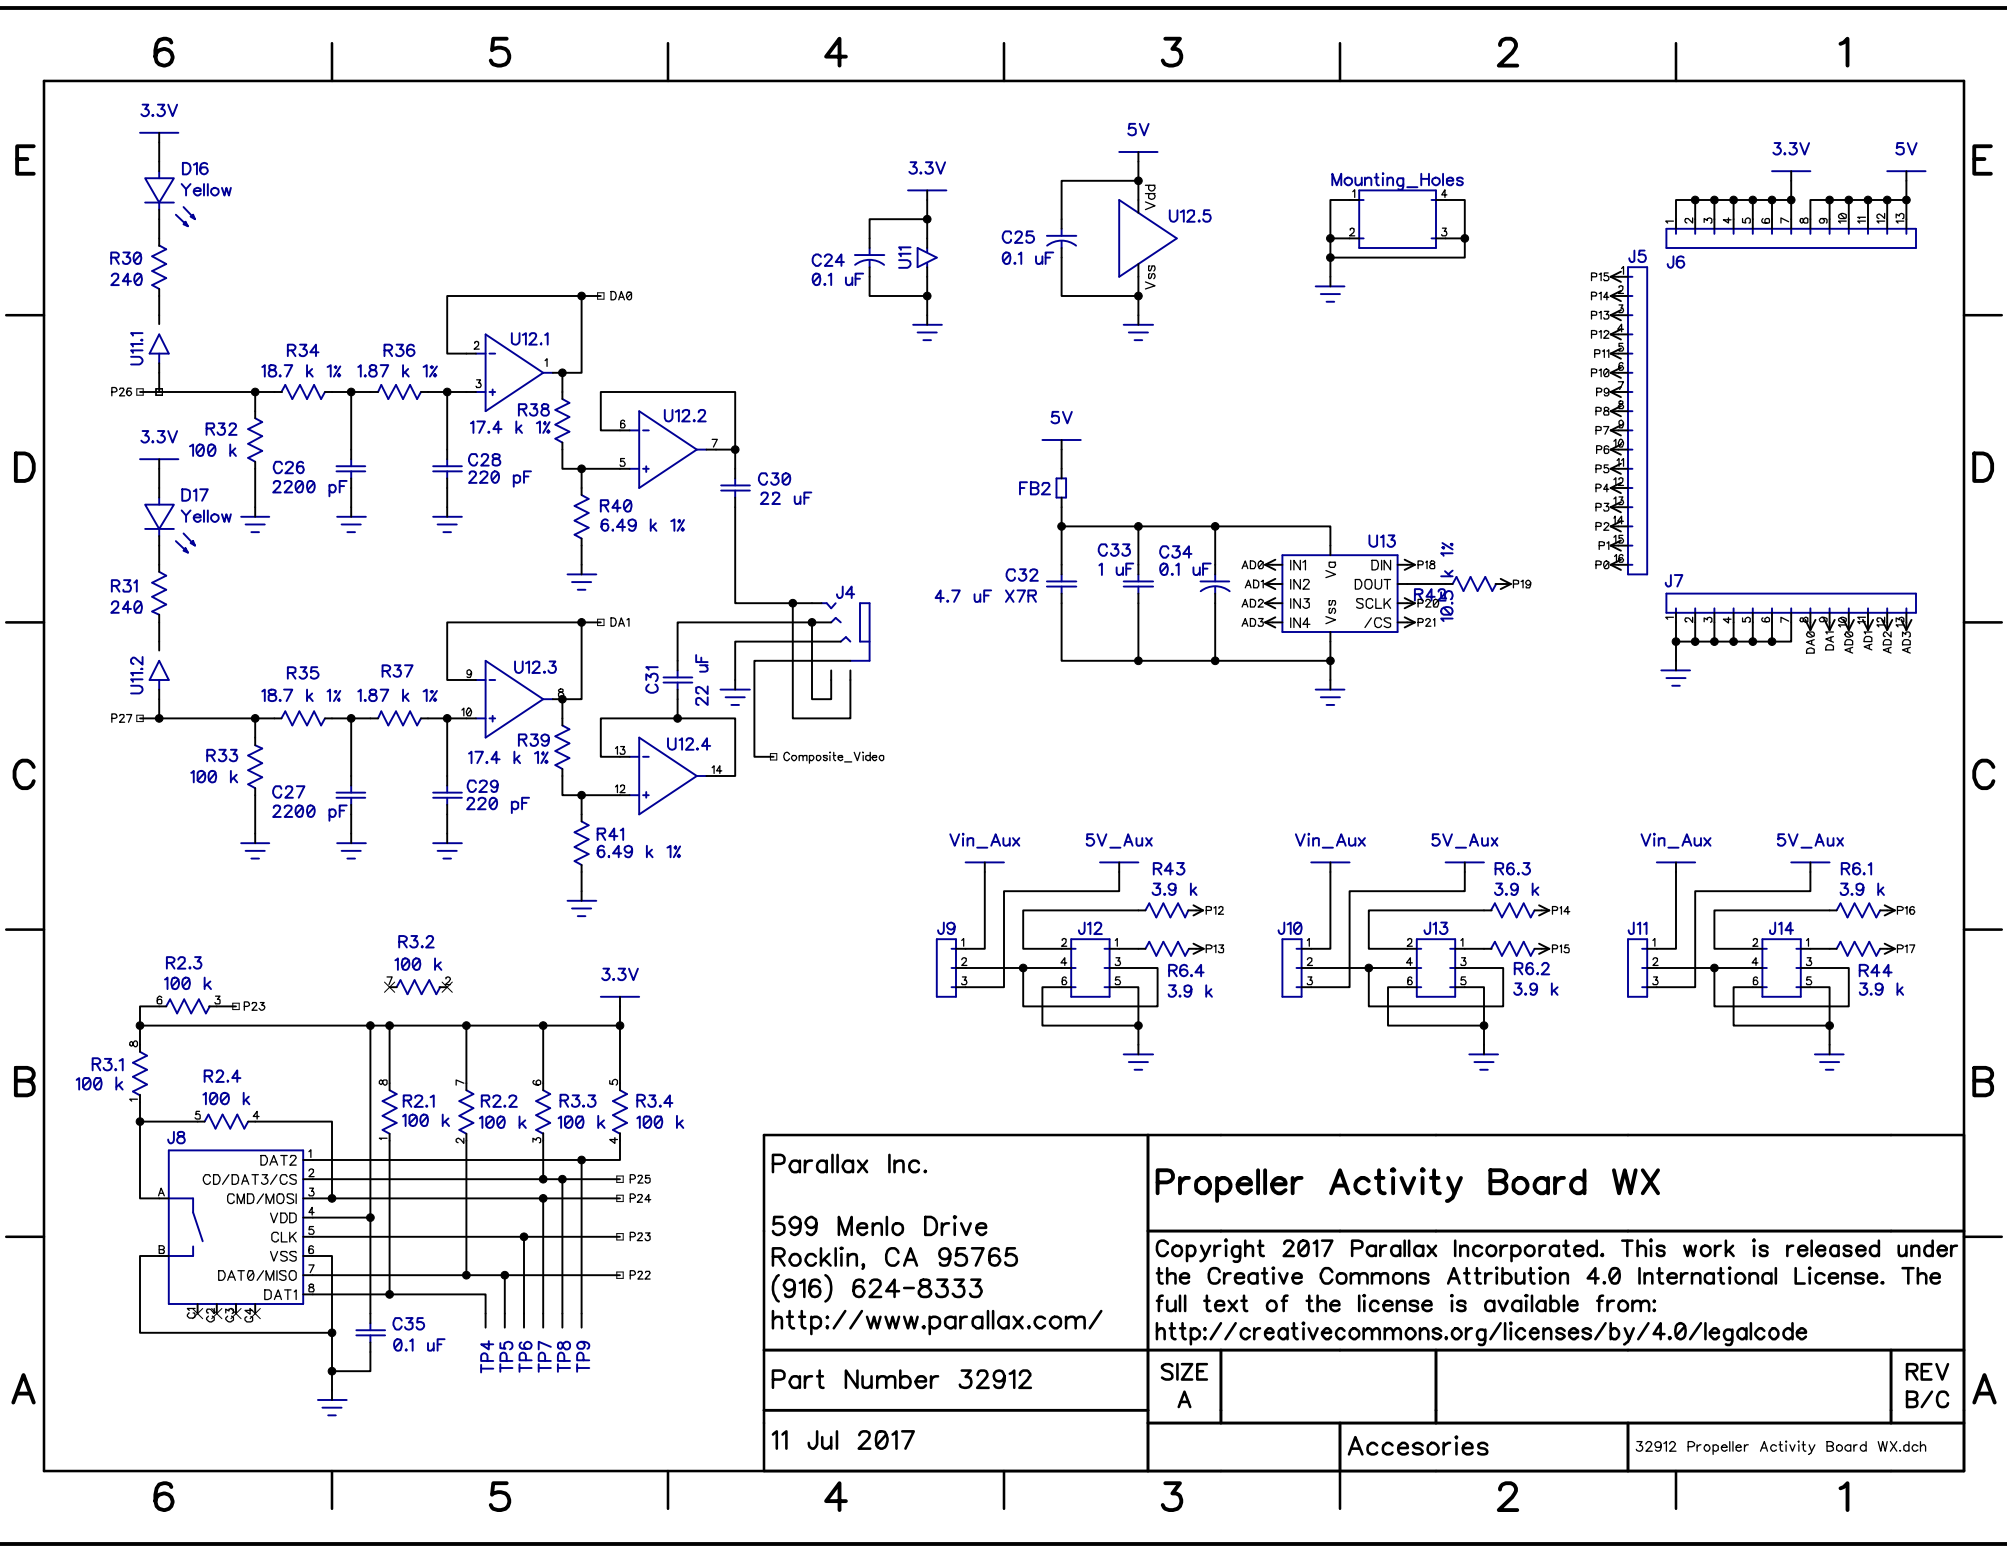

Part Number 32912	SIZE A		REV B/C
11 Jul 2017	USB and Propeller		32912 Propeller Activity Board WX.dch

6 5 4 3 2 1

Parallax Inc.		Propeller Activity Board WX	
599 Menlo Drive Rocklin, CA 95765 (916) 624-8333 http://www.parallax.com/		Copyright 2017 Parallax Incorporated. This work is released under the Creative Commons Attribution 4.0 International License. The full text of the license is available from: http://creativecommons.org/licenses/by/4.0/legalcode	
Part Number 32912	SIZE A		REV B/C
11 Jul 2017	Accessories		32912 Propeller Activity Board WX.dch