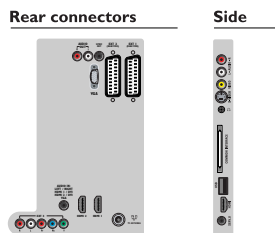

- Aerial Input: 75 ohm coaxial (IEC75)
- TV system: PAL I, PAL B/G, PAL D/K, SECAM B/G, SECAM D/K, SECAM L/L', DVB COFDM 2K/8K
- Video Playback: NTSC, SECAM, PAL
- DVB: DVB-T MPEG4*, DVB-C MPEG4*
- Tuner bands: Hyperband, S-Channel, UHF, VHF

Connectivity

- Ext 1 Scart: Audio L/R, CVBS in, RGB
- Ext 2 Scart: Audio L/R, CVBS in, RGB
- Ext 3: YPbPr, Audio L/R in
- Front/Side connections: HDMI v1.3, S-video in, CVBS in, Audio L/R in, Headphone out, USB 2.0
- Other connections: Audio constant level out, PC Audio in, PC-In VGA, S/PDIF out (coaxial), Common Interface
- HDMI 1: HDMI v1.3
- HDMI 2: HDMI v1.3
- EasyLink (HDMI-CEC): One touch play, System info (menu language), Remote control pass-through, System audio control, System standby

Power

- Ambient temperature: 5°C to 35°C

- Mains power: 220–240 V, 50 Hz
- Power consumption: 170 W
- Standby power consumption: 0.15 W

Dimensions

- Set dimensions (W x H x D): 927.5 x 587.4 x 99.6 mm
- Set dimensions with stand (W x H x D): 927.5 x 634 x 270 mm
- Weight incl. Packaging: 20.7 kg
- Product weight: 13.5 kg
- Product weight (+stand): 16.7 kg
- Box dimensions (W x H x D): 1139 x 672 x 265 mm
- Colour cabinet: High gloss black deco front with black cabinet
- VESA wall mount compatible: 200 x 200 mm

Accessories

- Included Accessories: Tabletop swivel stand, Power cord, Quick start guide, CD-ROM with software + manual, User Manual, Warranty certificate, Remote Control, 2 x AAA Batteries

Issue date 2009-06-30

Version: 6.10.7

12 NC: 8670 000 49615
EAN: 87 12581 46439 4

© 2009 Koninklijke Philips Electronics N.V.
All Rights reserved.

Specifications are subject to change without notice.
Trademarks are the property of Koninklijke Philips Electronics N.V. or their respective owners.

www.philips.com

* 8 days EPG, service not available in all countries

* DVB-T, supported in selected countries only

* DVB-C in selected countries and for selected operators only. Most up to date information is available on the type plate of the TV.