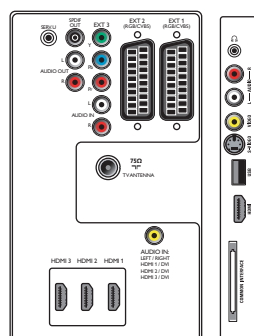

Connectivity

- **Ext 1 Scart:** Audio L/R, CVBS in/out, RGB
- **Ext 2 Scart:** Audio L/R, CVBS in/out, RGB
- **Ext 3:** YPbPr, Audio L/R in
- **Ext 4:** HDMI v1.3
- **Ext 5:** HDMI v1.3
- **Ext 6:** HDMI v1.3
- **HDMI-control (CEC features):** One touch play, System standby
- **Front/Side connections:** HDMI v1.3, S-video in, CVBS in, Audio L/R in, Headphone out, USB
- **Other connections:** Analogue audio Left/Right out, PC Audio in, S/PDIF out (coaxial), Common Interface

Electricity

- **Ambient temperature:** 5°C to 35°C
- **Mains power:** 220 - 240 V, 50/60 Hz
- **Power consumption:** 180 W
- **Standby power consumption:** 0.15 W

Dimensions

- **Set dimensions (W x H x D):** 940 x 585 x 125 mm

- **Set dimensions with stand (W x H x D):** 940 x 657 x 262 mm
- **Weight incl. Packaging:** 30.5 kg
- **Product weight:** 18.5 kg
- **Product weight (+stand):** 23.2 kg
- **Box dimensions (W x H x D):** 1185 x 665 x 330 mm
- **Colour cabinet:** Black colour deco front & white colour back cover
- **VESA wall mount compatible:** 300 x 300 mm

Accessories

- **Included Accessories:** Tabletop swivel stand, Power cord, Quick start guide, User manual, Warranty certificate, Remote Control, Batteries for remote control

Stereo system					Transmission system					
2CS DK	NICAM DK	2CS BG	NICAM I	NICAM LL'	PAL BG	PAL D/K	PAL I	SECAM BG	SECAM DK	SECAM LL'
•	•	•	•	•	•	•	•	•	•	•