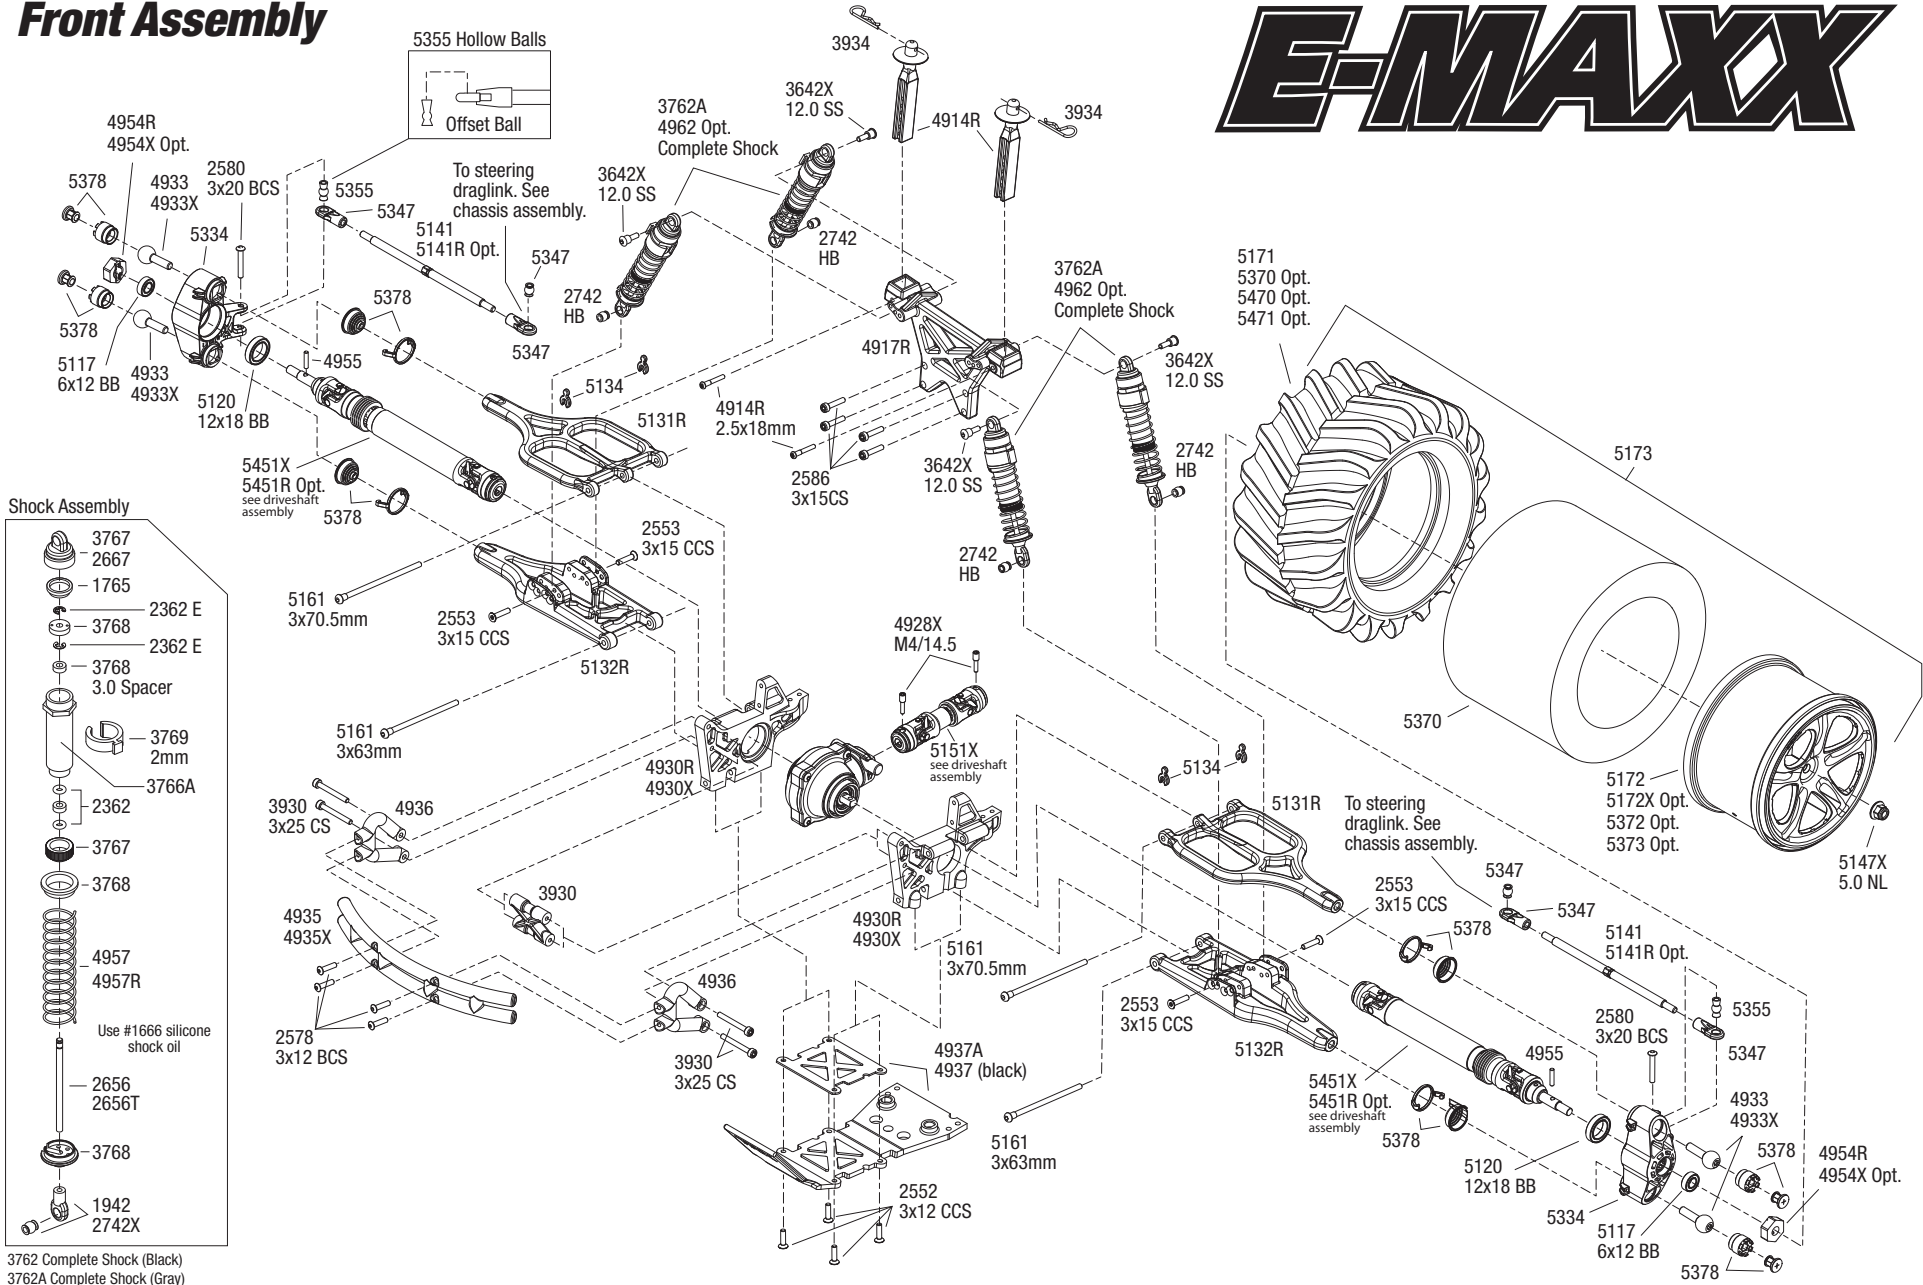

Front Assembly

E-MAXX

3762 Complete Shock (Black)
3762A Complete Shock (Gray)
4962 Optional Aluminum Shocks