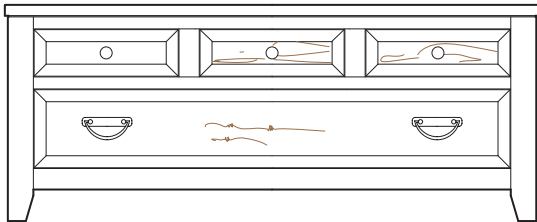

PARKER
4030

ACCENTS

Peters-Revington

COCKTAIL TABLES

PR

4031
TRUNK COCKTAIL TABLE
44" x 24" x 18" H

4032
CHAIRSIDE CABINET
18" x 28" x 24" H

4033
CHAIRSIDE TABLE
18" x 28" x 24" H

Parker's contemporary design offers deep storage under a half lift-lid top as well as four drawers for additional storage. Each piece is finished with a blackened mahogany over acacia solids and veneers.

4031: TRUNK COCKTAIL TABLE
 half lift-lid top
 4 drawers
 44" x 24" x 18" H

4032: CHAIRSIDE CABINET
 2 drawers
 1 removable hanging
 magazine holder
 power outlet with USB port
 18" x 28" x 24" H

4033: CHAIRSIDE TABLE
 1 drawer
 1 shelf
 power outlet with USB port
 18" x 28" x 24" H