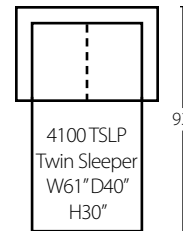

4100L/R CRNS
Corner Sofa
W92\" D39\" H30\"
2 Pillows

4100L/R CHASE
One Arm Chaise
W37\" D67\" H30\"
1 Pillow

Free Standing Pieces

4100 S
Sofa
W84\" D40\" H30\"
2 Pillows

4100 QSLP
Queen Sleeper
W84\" D40\" H30\"
2 Pillows

4100 RSLP
Regular Sleeper
W76\" D40\" H30\"
2 Pillows

4100 LS
Loveseat
W61\" D40\" H30\"
2 Pillows

4100 TSLP
Twin Sleeper
W61\" D40\"
H30\"
2 Pillows

4100 BC
Big Chair
W53\" D40\" H30\"
2 Pillows

4100 CSLP
Chair
Sleeper
W53\" D40\"
H30\"
2 Pillows