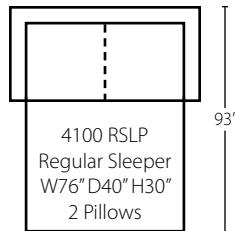

Configuration D
4100L LS One Arm Loveseat
4100R CHASE One Arm Chaise

Sectional Pieces

4100L/R LS
One Arm Loveseat
W70\" D39\" H30\"
1 Pillow

4100L/R RSLP
One Arm
Regular Sleeper
W70\" D39\" H30\"
1 Pillow

4100L/R CRNS
Corner Sofa
W92\" D39\" H30\"
2 Pillows

4100L/R CHASE
One Arm Chaise
W37\" D67\" H30\"
1 Pillow

Free Standing Pieces

4100 S
Sofa
W84\" D40\" H30\"
2 Pillows

4100 QSLP
Queen Sleeper
W84\" D40\" H30\"
2 Pillows

4100 RSLP
Regular Sleeper
W76\" D40\" H30\"
2 Pillows

4100 LS
Loveseat
W61\" D40\" H30\"
2 Pillows

4100 TSLP
Twin Sleeper
W61\" D40\"
H30\"
2 Pillows

4100 BC
Big Chair
W53\" D40\" H30\"
2 Pillows

4100 CSLP
Chair
Sleeper
W53\" D40\"
H30\"
2 Pillows