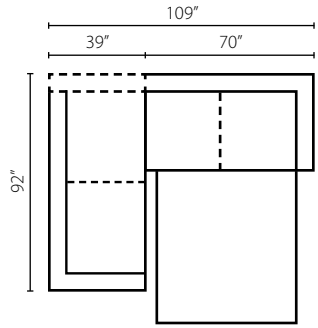

Style 4100 sectional

Configuration A
4100L CRNS Corner Sofa
4100R RSLP One Arm Regular Sleeper

Configuration B
4100L CRNS Corner Sofa
4100R LS One Arm Loveseat

Configuration C
4100L CHASE One Arm Chaise
4100R RSLP One Arm Regular Sleeper

Configuration D
4100L LS One Arm Loveseat
4100R CHASE One Arm Chaise

Sectional Pieces

4100L/R LS
One Arm Loveseat
W70\" D39\" H30\"
1 Pillow

4100L/R RSLP
One Arm
Regular Sleeper
W70\" D39\" H30\"
1 Pillow

4100 RSLP
Regular Sleeper
W76\" D40\" H30\"
2 Pillows

4100 LS
Loveseat
W61\" D40\" H30\"
2 Pillows

4100 TSLP
Twin Sleeper
W61\" D40\"
H30\"
2 Pillows

4100 BC
Big Chair
W53\" D40\" H30\"
2 Pillows

4100 CSLP
Chair
Sleeper
W53\" D40\"
H30\"
2 Pillows