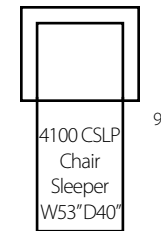

Configuration D
4100L LS One Arm Loveseat
4100R CHASE One Arm Chaise

Sectional Pieces

4100L/R LS
One Arm Loveseat
W70\" D39\" H30\"
1 Pillow

4100L/R RSLP
One Arm
Regular Sleeper
W70\" D39\" H30\"
1 Pillow

4100L/R CRNS
Corner Sofa
W92\" D39\" H30\"
2 Pillows

4100L/R CHASE
One Arm Chaise
W37\" D67\" H30\"
1 Pillow

Free Standing Pieces

4100 S
Sofa
W84\" D40\" H30\"
2 Pillows

4100 QSLP
Queen Sleeper
W84\" D40\" H30\"
2 Pillows

4100 RSLP
Regular Sleeper
W76\" D40\" H30\"
2 Pillows

4100 LS
Loveseat
W61\" D40\" H30\"
2 Pillows

4100 TSLP
Twin Sleeper
W61\" D40\"
H30\"
2 Pillows

4100 BC
Big Chair
W53\" D40\" H30\"
2 Pillows

4100 CSLP
Chair
Sleeper
W53\" D40\"
H30\"
2 Pillows