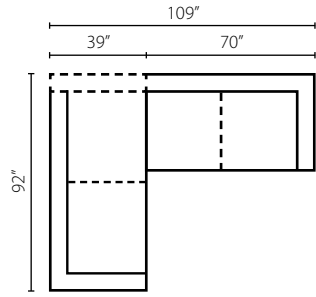

Style 4100 sectional

Configuration A
4100L CRNS Corner Sofa
4100R RSLP One Arm Regular Sleeper

Configuration B
4100L CRNS Corner Sofa
4100R LS One Arm Loveseat

Configuration C
4100L CHASE One Arm Chaise
4100R RSLP One Arm Regular Sleeper

Configuration D
4100L LS One Arm Loveseat
4100R CHASE One Arm Chaise

Sectional Pieces

4100L/R LS
One Arm Loveseat
W70\" D39\" H30\"
1 Pillow

4100L/R RSLP
One Arm
Regular Sleeper
W70\" D39\" H30\"
1 Pillow