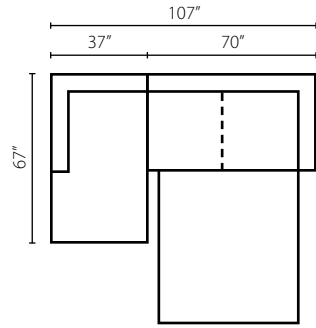

Style 4100 sectional

Configuration A
4100L CRNS Corner Sofa
4100R RSLP One Arm Regular Sleeper

Configuration B
4100L CRNS Corner Sofa
4100R LS One Arm Loveseat

Configuration C
4100L CHASE One Arm Chaise
4100R RSLP One Arm Regular Sleeper

Configuration D
4100L LS One Arm Loveseat
4100R CHASE One Arm Chaise

Sectional Pieces

4100L/R LS
One Arm Loveseat
W70\" D39\" H30\"
1 Pillow

4100L/R RSLP
One Arm
Regular Sleeper
W70\" D39\" H30\"
1 Pillow

4100L/R CRNS
Corner Sofa
W92\" D39\" H30\"
2 Pillows

4100L/R CHASE
One Arm Chaise
W37\" D67\" H30\"
1 Pillow

Free Standing Pieces

4100 S
Sofa
W84\" D40\" H30\"
2 Pillows

4100 QSLP
Queen Sleeper
W84\" D40\" H30\"
2 Pillows

4100 RSLP
Regular Sleeper
W76\" D40\" H30\"
2 Pillows

4100 LS
Loveseat
W61\" D40\" H30\"
2 Pillows

4100 TSLP
Twin Sleeper
W61\" D40\"
H30\"
2 Pillows

4100 BC
Big Chair
W53\" D40\" H30\"
2 Pillows

4100 CSLP
Chair
Sleeper
W53\" D40\"
H30\"
2 Pillows