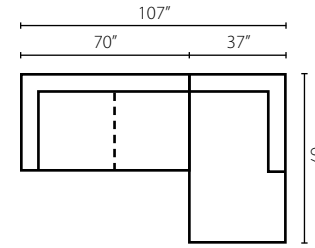

Style 4100 sectional

Configuration A
4100L CRNS Corner Sofa
4100R RSLP One Arm Regular Sleeper

Configuration B
4100L CRNS Corner Sofa
4100R LS One Arm Loveseat

Configuration C
4100L CHASE One Arm Chaise
4100R RSLP One Arm Regular Sleeper

Configuration D
4100L LS One Arm Loveseat
4100R CHASE One Arm Chaise

Sectional Pieces

4100L/R LS
One Arm Loveseat
W70\" D39\" H30\"
1 Pillow

4100L/R RSLP
One Arm
Regular Sleeper
W70\" D39\" H30\"
1 Pillow