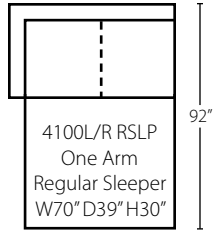

Style 4100 sectional

Configuration A
4100L CRNS Corner Sofa
4100R RSLP One Arm Regular Sleeper

Configuration B
4100L CRNS Corner Sofa
4100R LS One Arm Loveseat

Configuration C
4100L CHASE One Arm Chaise
4100R RSLP One Arm Regular Sleeper

Configuration D
4100L LS One Arm Loveseat
4100R CHASE One Arm Chaise

Sectional Pieces

4100L/R LS
One Arm Loveseat
W70\" D39\" H30\"
1 Pillow

4100L/R RSLP
One Arm
Regular Sleeper
W70\" D39\" H30\"
1 Pillow