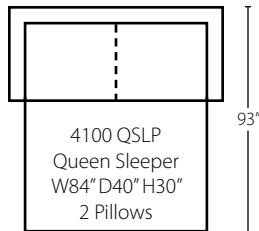

Configuration D
4100L LS One Arm Loveseat
4100R CHASE One Arm Chaise

Sectional Pieces

4100L/R LS
One Arm Loveseat
W70\" D39\" H30\"
1 Pillow

4100L/R RSLP
One Arm
Regular Sleeper
W70\" D39\" H30\"
1 Pillow

4100L/R CRNS
Corner Sofa
W92\" D39\" H30\"
2 Pillows

4100L/R CHASE
One Arm Chaise
W37\" D67\" H30\"
1 Pillow

Free Standing Pieces

4100 S
Sofa
W84\" D40\" H30\"
2 Pillows

4100 QSLP
Queen Sleeper
W84\" D40\" H30\"
2 Pillows

4100 RSLP
Regular Sleeper
W76\" D40\" H30\"
2 Pillows

4100 LS
Loveseat
W61\" D40\" H30\"
2 Pillows

4100 TSLP
Twin Sleeper
W61\" D40\"
H30\"
2 Pillows

4100 BC
Big Chair
W53\" D40\" H30\"
2 Pillows

4100 CSLP
Chair
Sleeper
W53\" D40\"
H30\"
2 Pillows