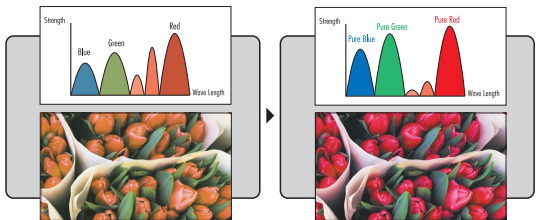

PlasmaSync™ 42VP4
42-inch Plasma Screen
Professional Display Screens

PlasmaSync™ 42VP4D

PlasmaSync™ 42VP4 with attachable speakers

PlasmaSync™ 42VP4S

The New NEC PlasmaSync™ 42VP4 combines both public and multimedia functions under a new platform enabling business, and professional users to meet most of their visual communication needs.