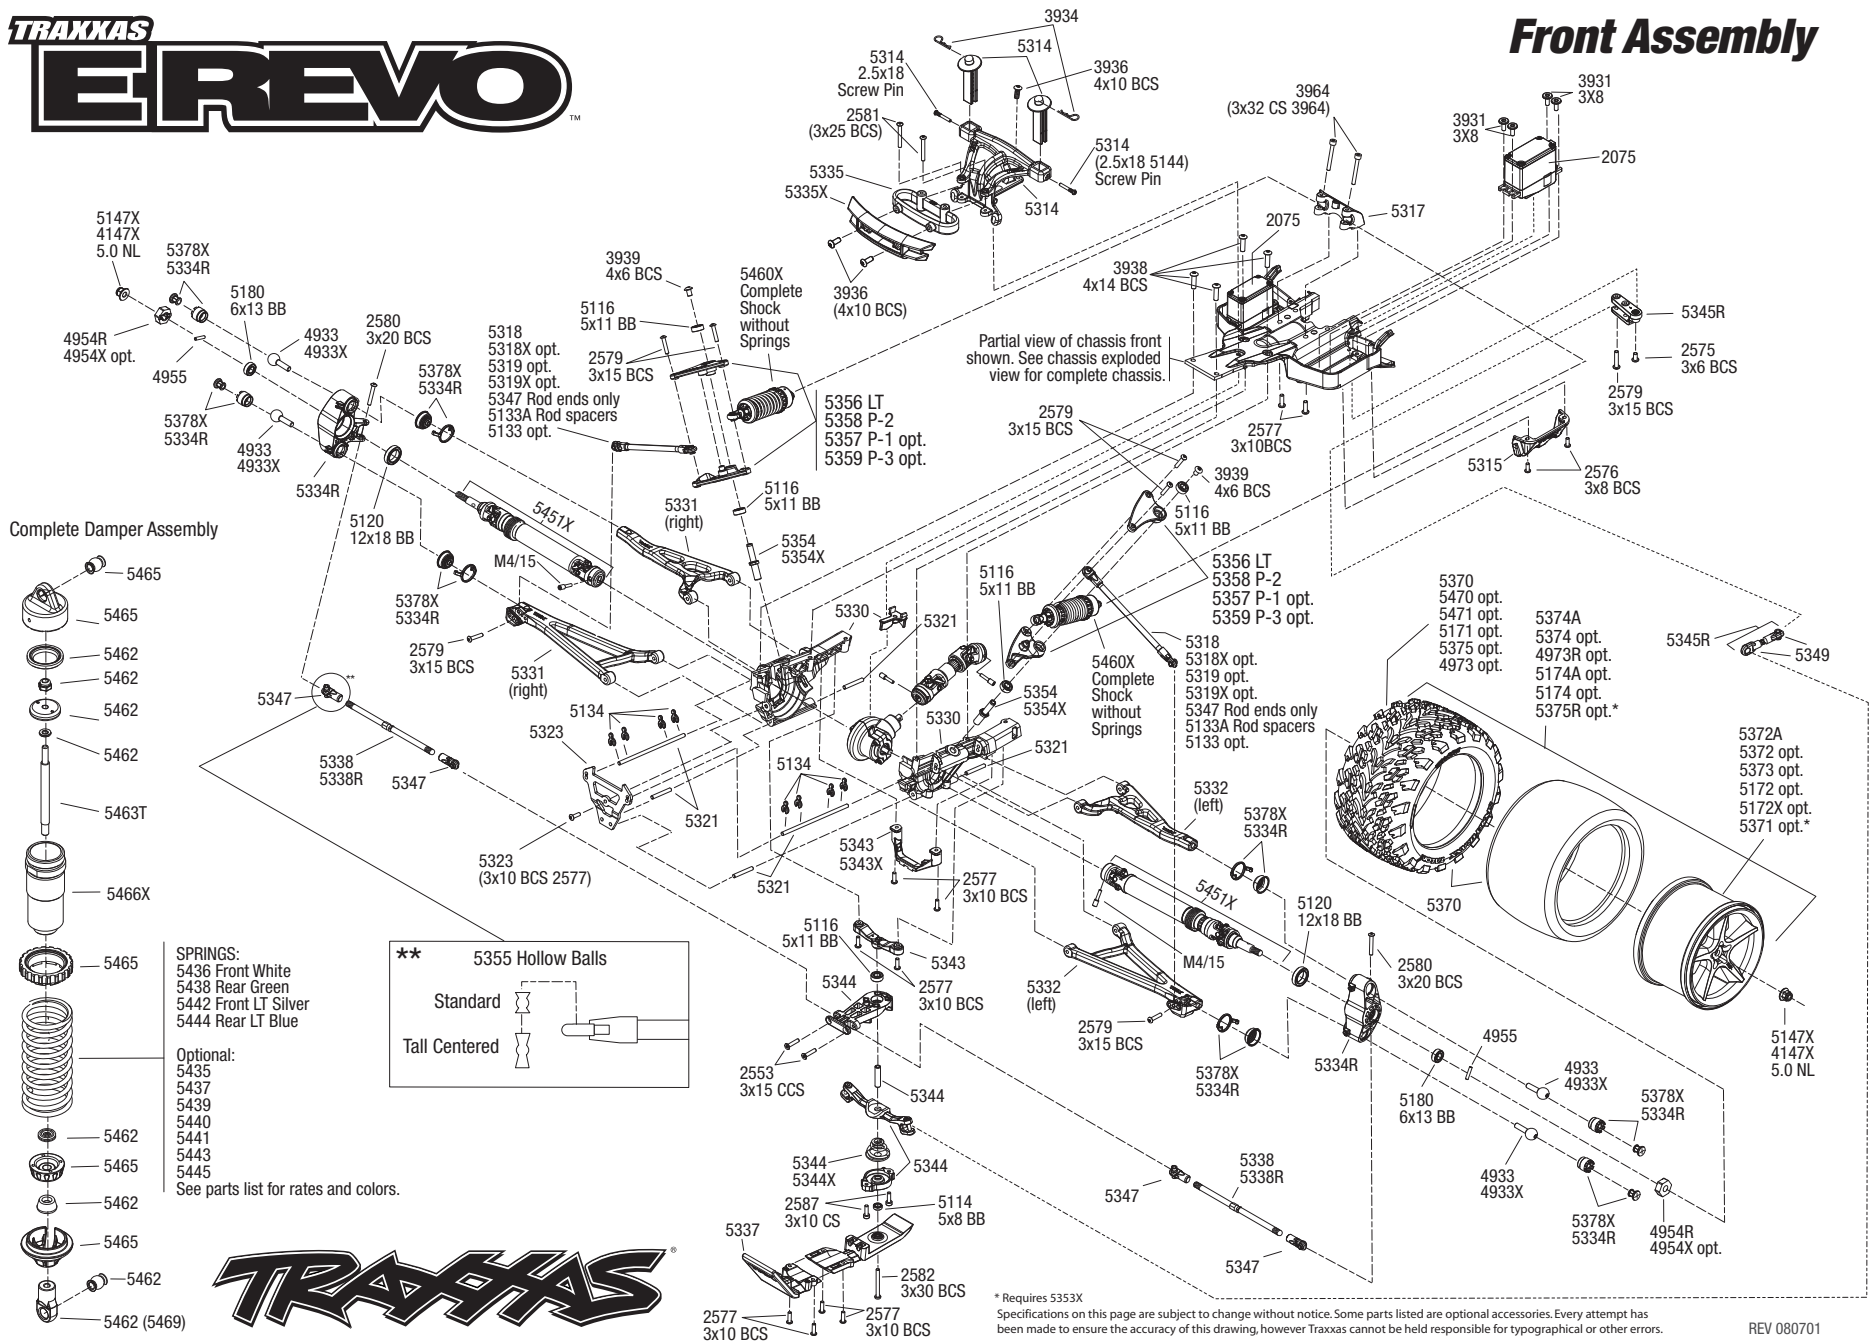

TRAXXAS EREVO

Front Assembly

* Requires 5353X
 Specifications on this page are subject to change without notice. Some parts listed are optional accessories. Every attempt has been made to ensure the accuracy of this drawing, however Traxxas cannot be held responsible for typographical or other errors.