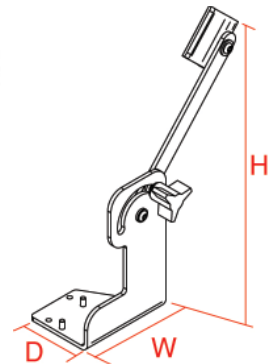

RUGGED.

DOCKING STATIONS AND VEHICLE MOUNTS

NEW

Motorola ML900/ML910 Docking Station Accessory - Screen Support

Placement	Weight	Height	Width	Depth
Attaches using pre-drilled slots on any <i>Motorola ML900/ML910 Docking Stations</i> (Item No. DDN 7501A, DDN 7501B, DDN 7501C, DDN 7502A, DDN 7502B, DDN 7502C, 7160-0029 or 7160-0030)	0.50 lbs	9.0"	3.0"	0.25"

Features

- Provides screen support - ideal for rugged driving conditions
- Attaches to the right side of docking station

Item No. 7110-0903

 **GAMBER
JOHNSON**[®]
Very Well Connected[™]

3001 Borham Ave
Stevens Point, WI 54481
Phone: 800-456-6868
Fax: 715-344-8845
Email: gamberj@gamberjohnson.com
Website: www.gamberjohnson.com