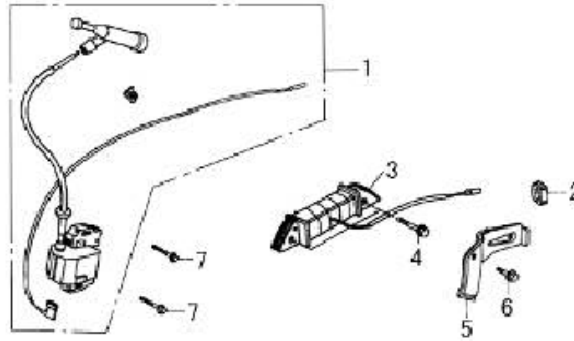

Ignition comp.