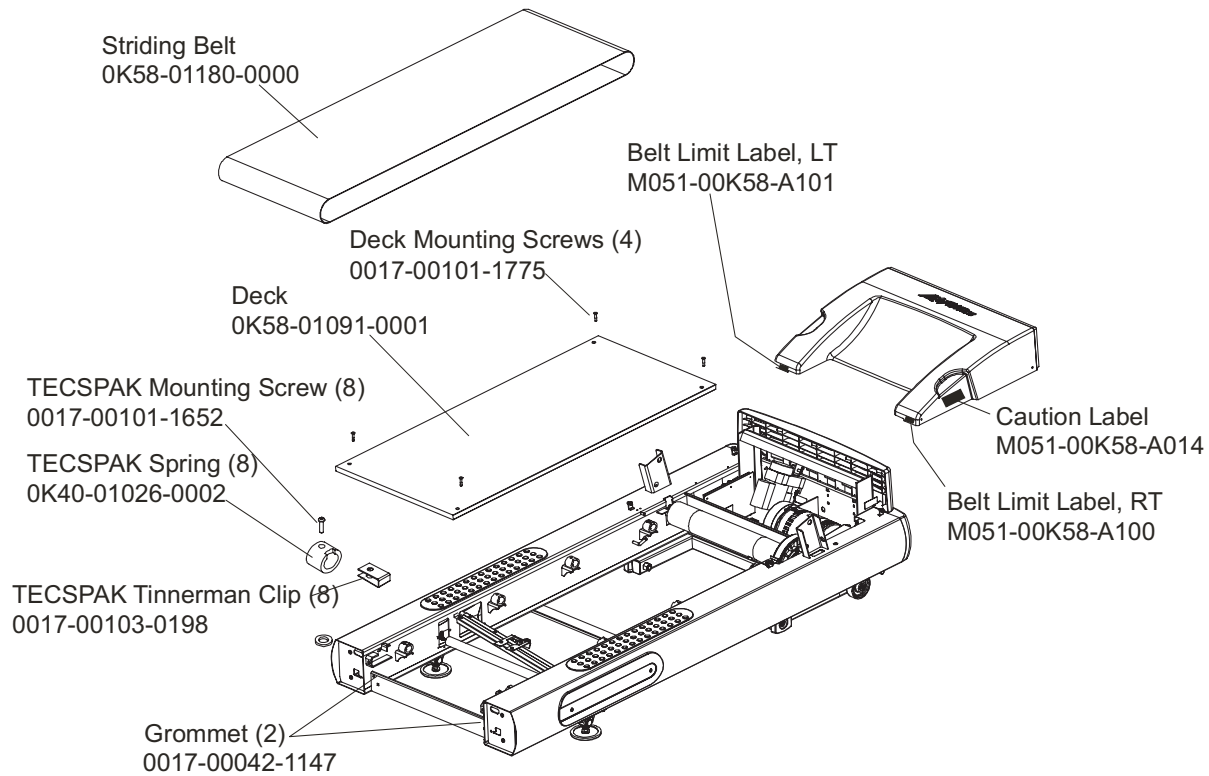

Treadmill 95Ti

Belt, Deck, Rear Roller

95T-0XXXX-02
S/N TTJ100000