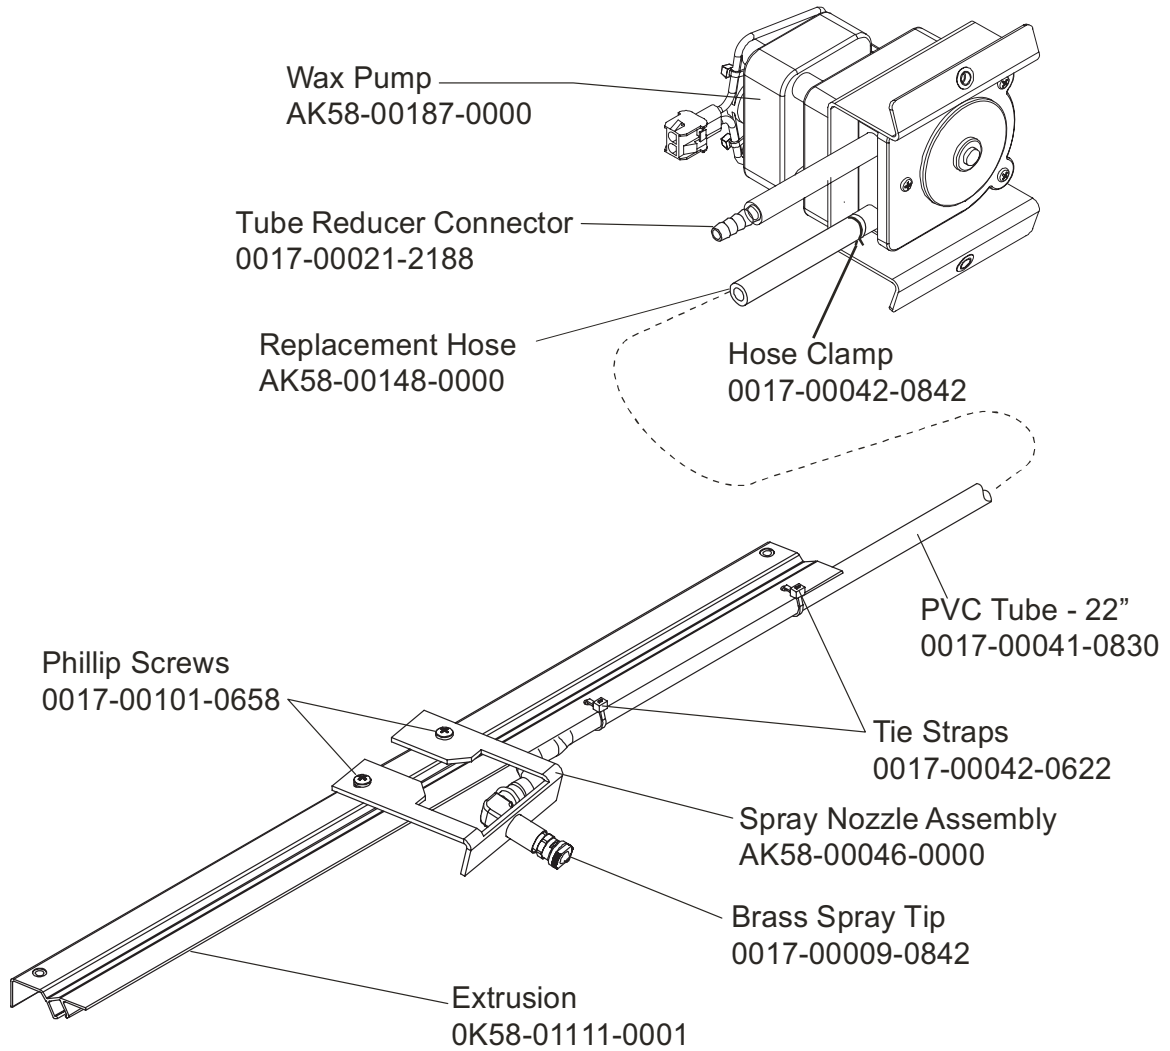

Treadmill 95Ti
Wax Components

95T-0XXXX-02
S/N TTJ100000