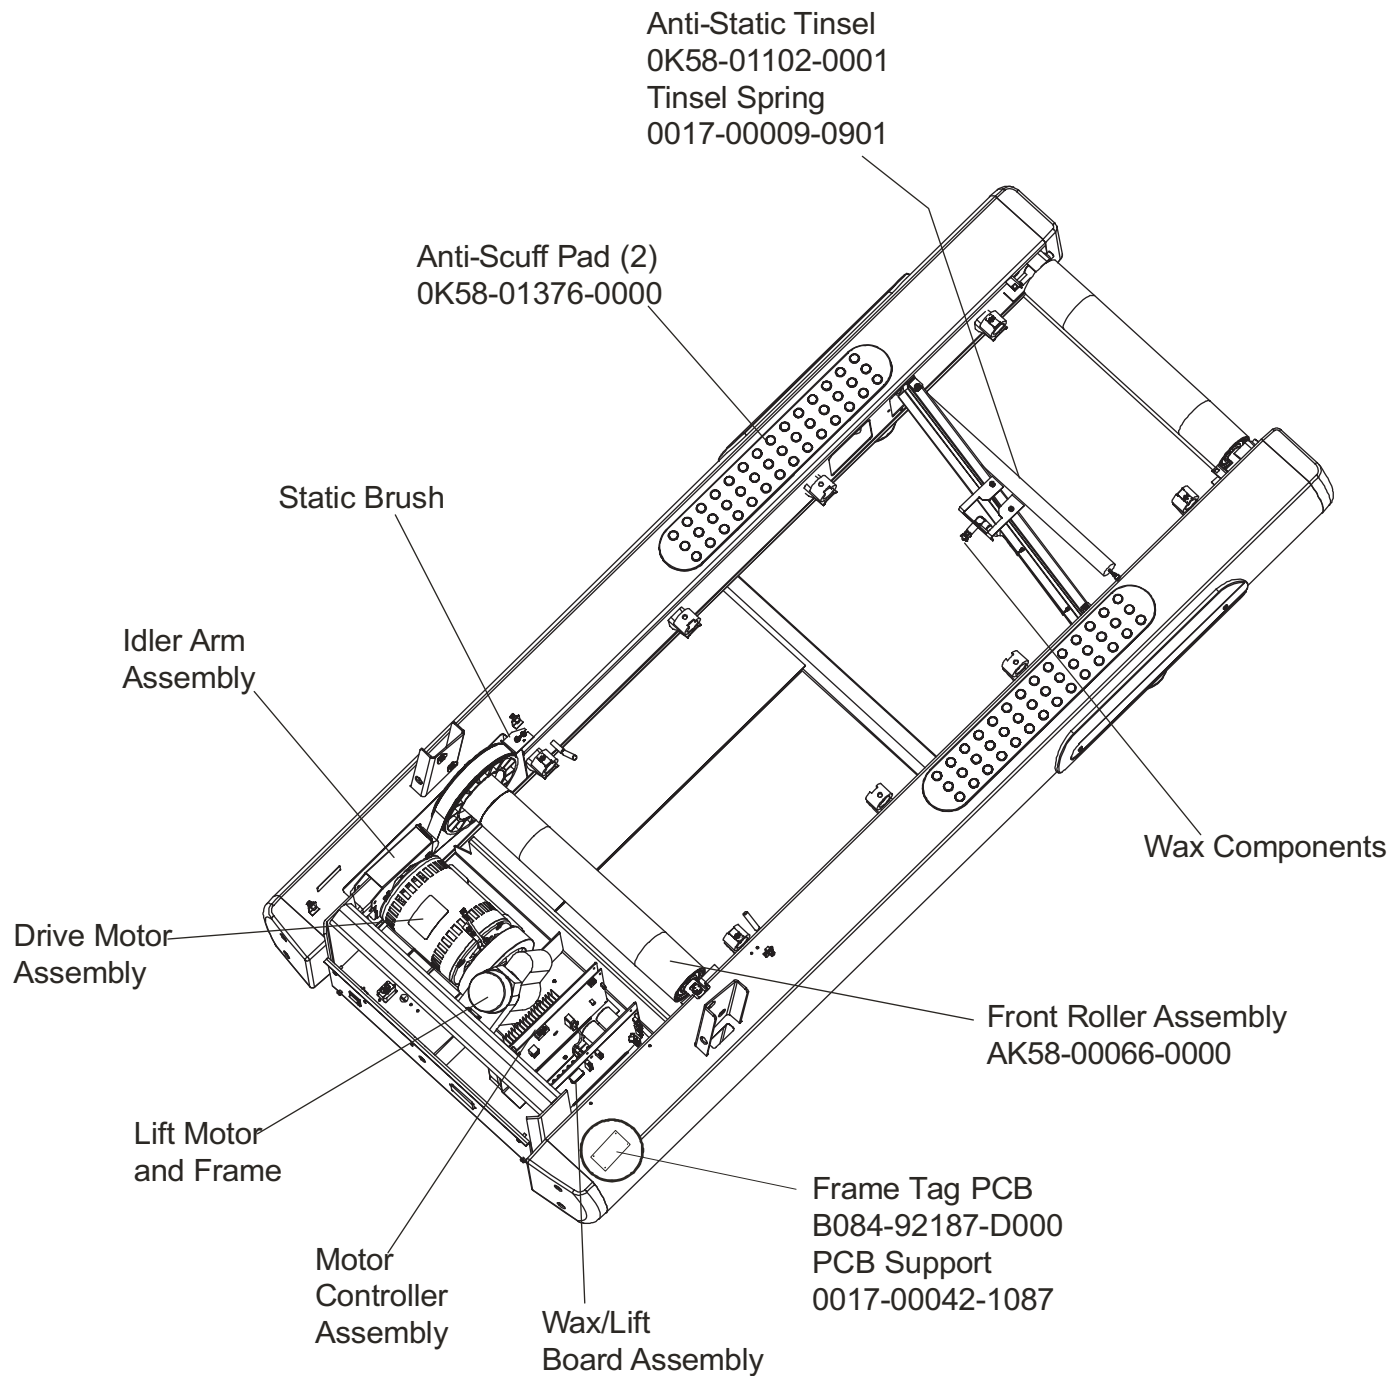

Treadmill 95Ti
General Assembly

95T-0XXXX-02
S/N TTJ100000

Touch-Up Paint	Color	Container
0017-00008-0196	Silver Bullet	Bottle
0017-00008-0197	Silver Bullet	Spray Can
0017-00008-0198	Stealth Gray	Bottle
0017-00008-0199	Stealth Gray	Spray Can

Manual/Video	Part Number
Operation Manual, Eng	M051-00K58-B080
Service Manual	M051-00K58-A097
Installation Video	M051-00K58-A098
Service Video	M051-00K58-A099
Installation Manual	M051-00K58-C088

Treadmill 95Ti
Frame Assembly

95T-0XXXX-02
S/N TTJ100000

Treadmill 95Ti

Console Assembly

95T-0XXXX-02
S/N TTJ100000

Console Assembly	Overlay Switch Bezel Assy
AK58-00197-0001	AK58-00203-0001
AK58-00197-0002	AK58-00203-0001
AK58-00197-0003	AK58-00203-0003
AK58-00197-0004	AK58-00203-0004
AK58-00197-0006	AK58-00203-0006
AK58-00197-0007	AK58-00203-0007
AK58-00197-0008	AK58-00203-0008
AK58-00197-0009	AK58-00203-0009
AK58-00197-00010	AK58-00203-00010
AK58-00197-00011	AK58-00203-00011