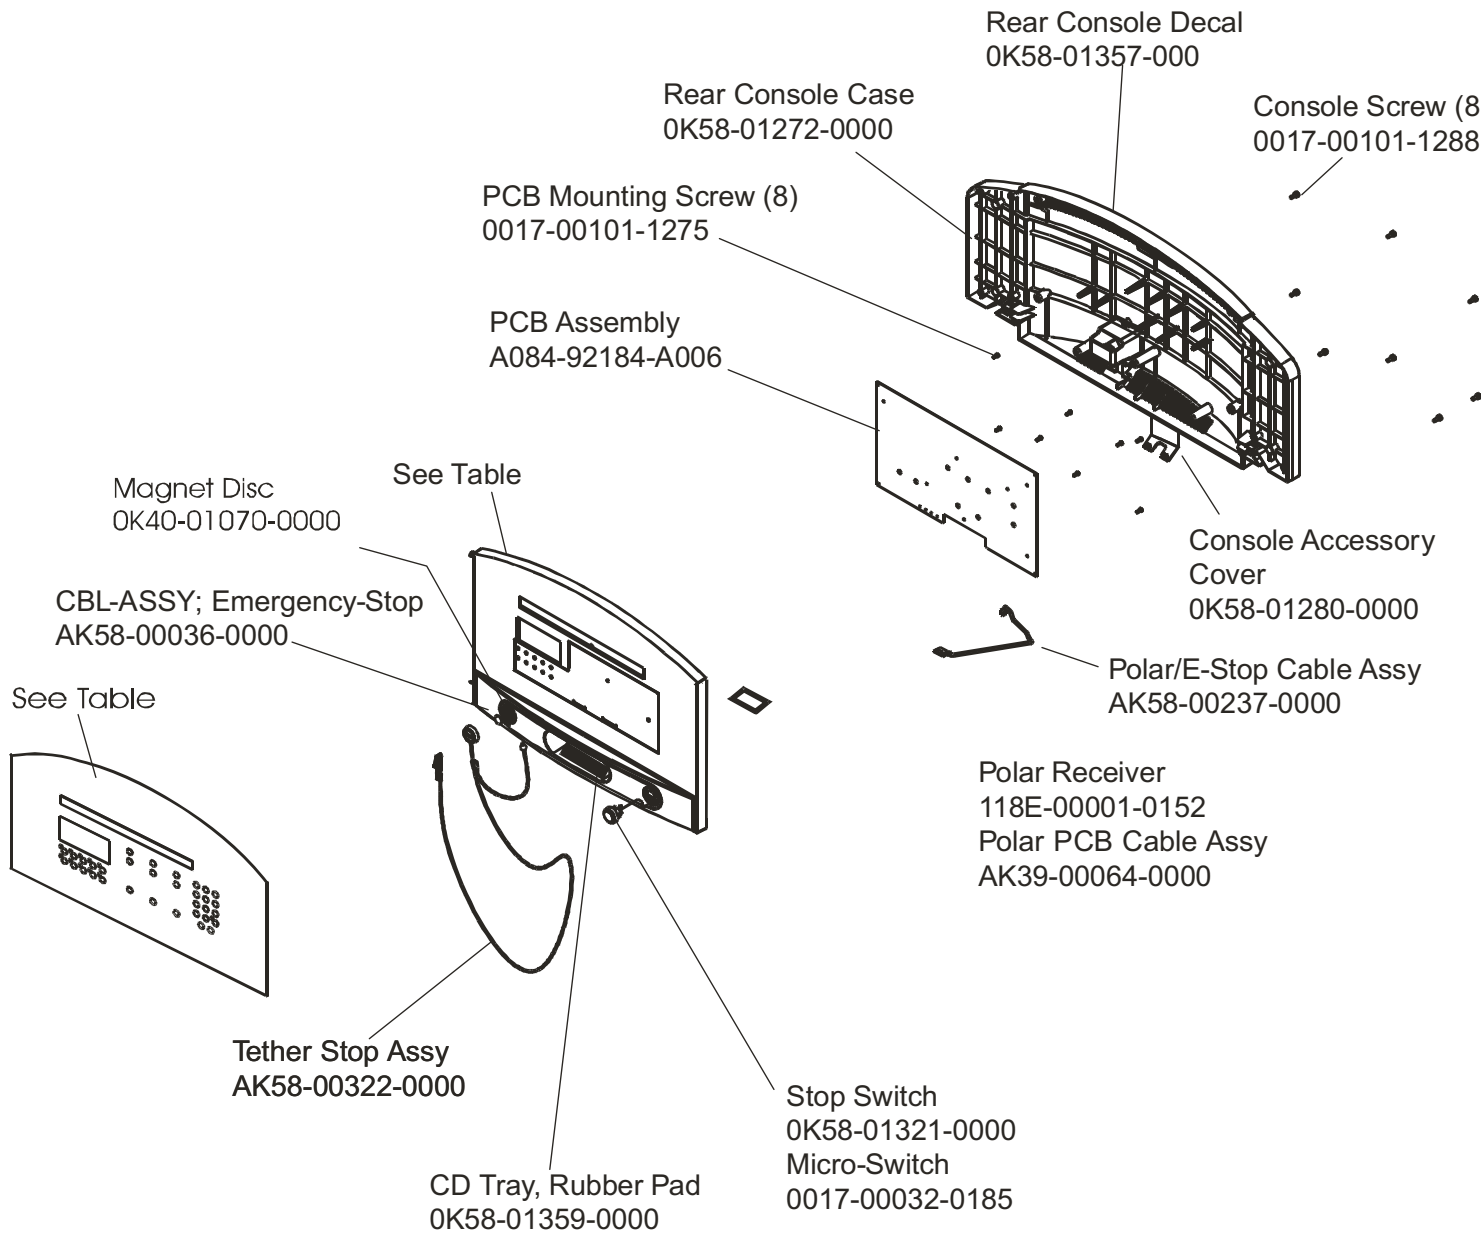

Manual/Video	Part Number
Operation Manual, Eng	M051-00K58-B080
Service Manual	M051-00K58-A097
Installation Video	M051-00K58-A098
Service Video	M051-00K58-A099
Installation Manual	M051-00K58-C088

Treadmill 95Ti
Frame Assembly

95T-0XXXX-02
S/N TTJ100000

Treadmill 95Ti

Console Assembly

95T-0XXXX-02
S/N TTJ100000

Console Assembly	Overlay Switch Bezel Assy
AK58-00197-0001	AK58-00203-0001
AK58-00197-0002	AK58-00203-0001
AK58-00197-0003	AK58-00203-0003
AK58-00197-0004	AK58-00203-0004
AK58-00197-0006	AK58-00203-0006
AK58-00197-0007	AK58-00203-0007
AK58-00197-0008	AK58-00203-0008
AK58-00197-0009	AK58-00203-0009
AK58-00197-00010	AK58-00203-00010
AK58-00197-00011	AK58-00203-00011