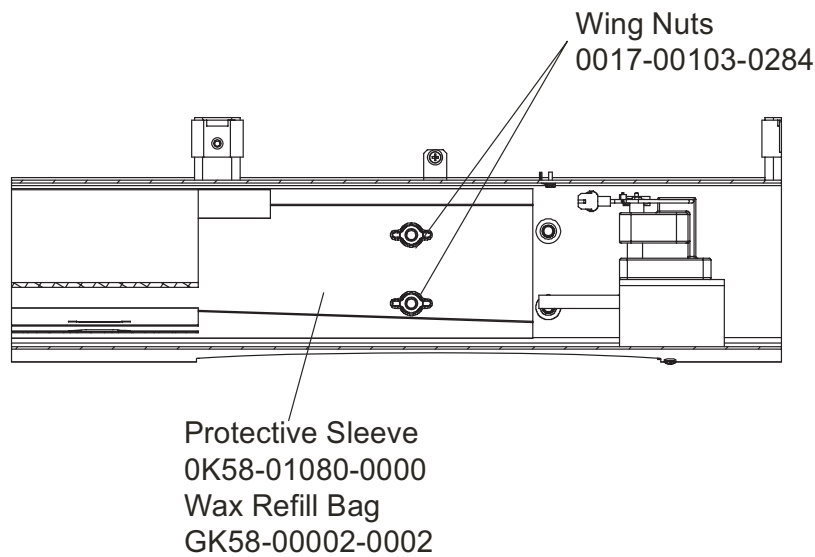

Treadmill 95Ti
Wax Components

95T-0XXXX-02
S/N TTJ100000