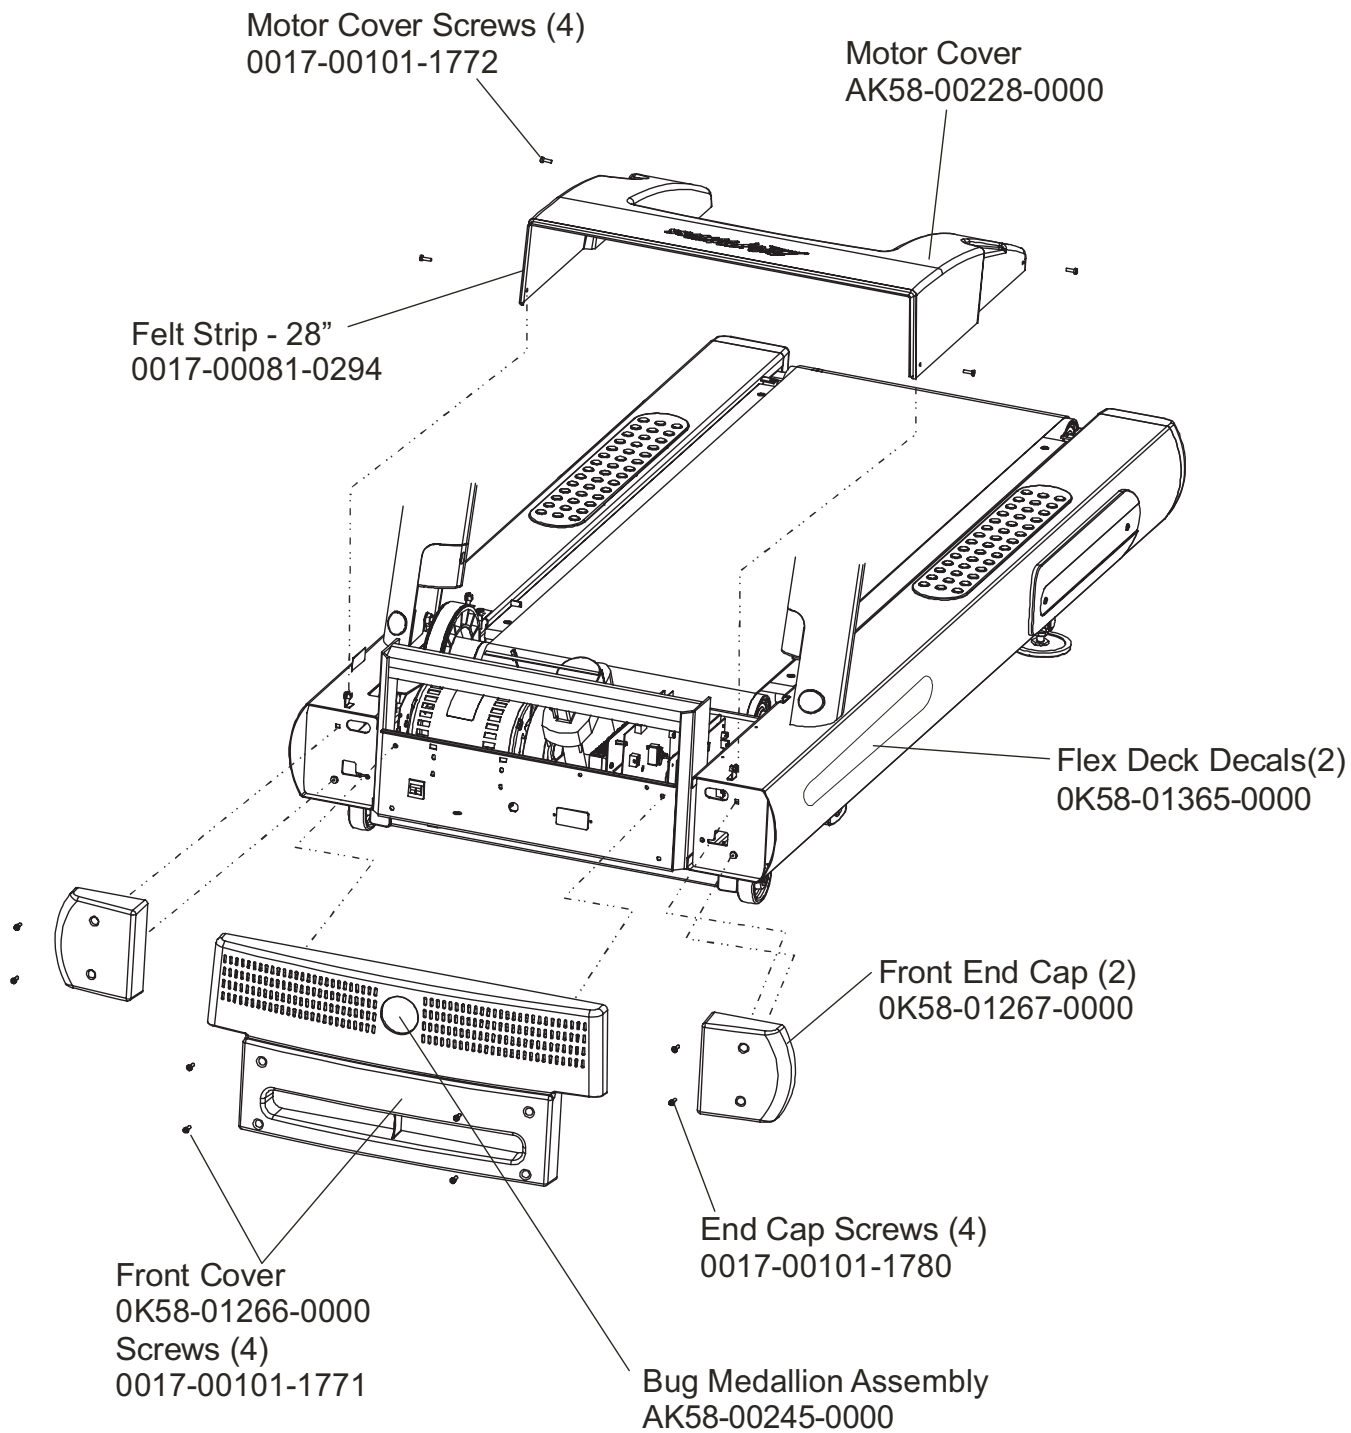

Treadmill 95Ti

Handrail Assembly

95T-0XXXX-02
S/N TTJ100000

Hardware Bag Assembly AK58-00226-0000

Treadmill 95Ti
Covers, End Caps, Hardware

95T-0XXXX-02
S/N TTJ100000

Treadmill 95Ti

Belt, Deck, Rear Roller