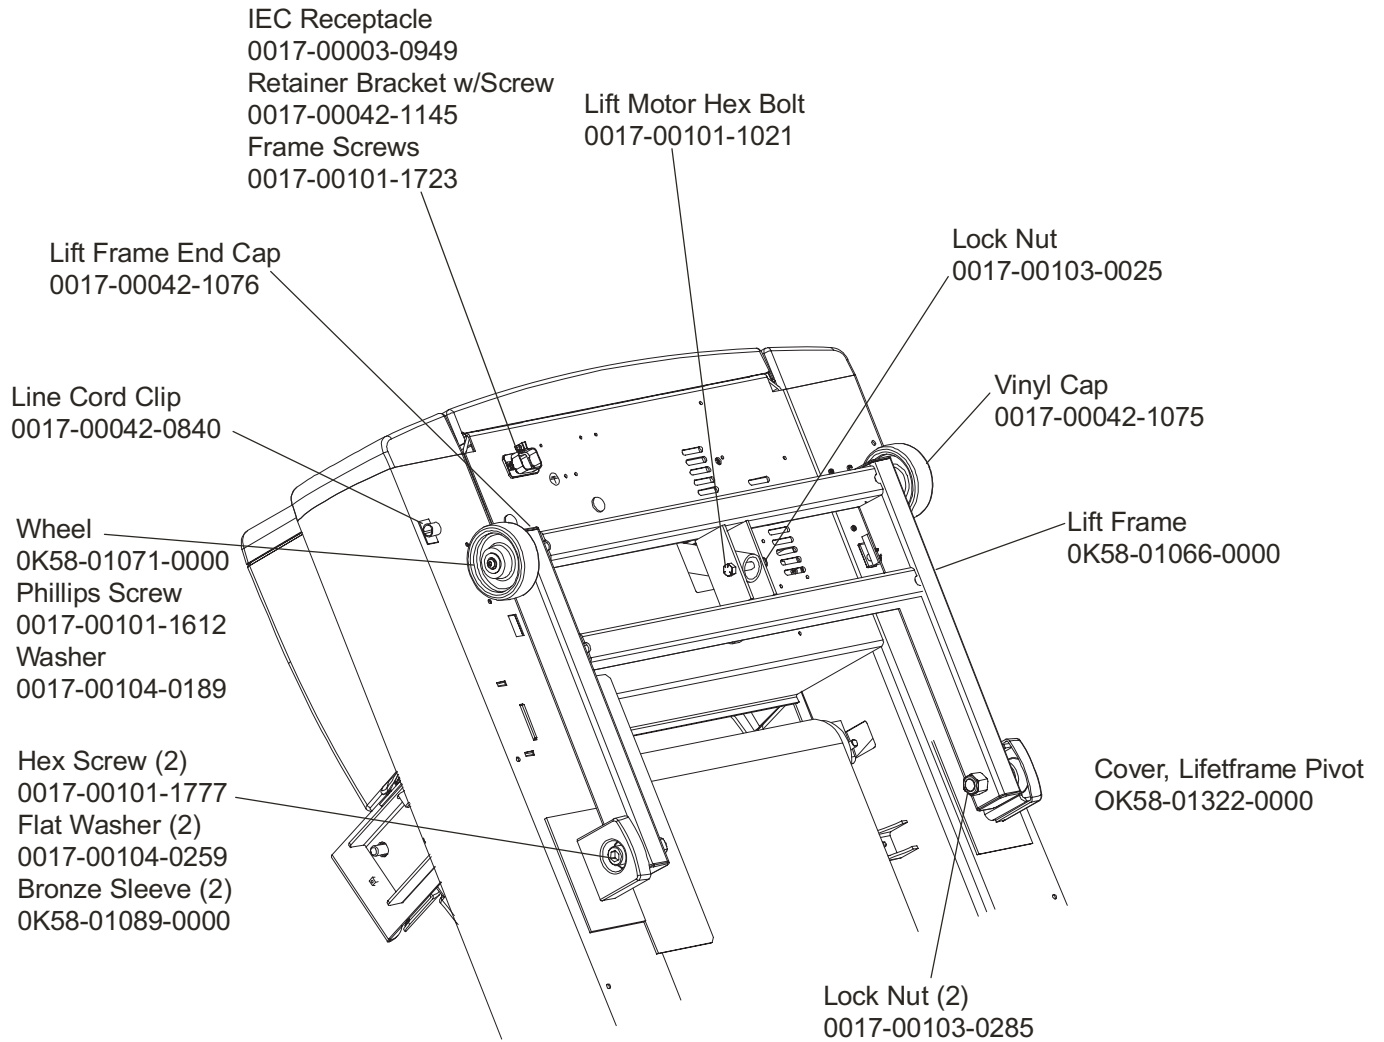

Treadmill 95Ti

Lift Motor and Frame

95T-0XXXX-02
S/N TTJ100000