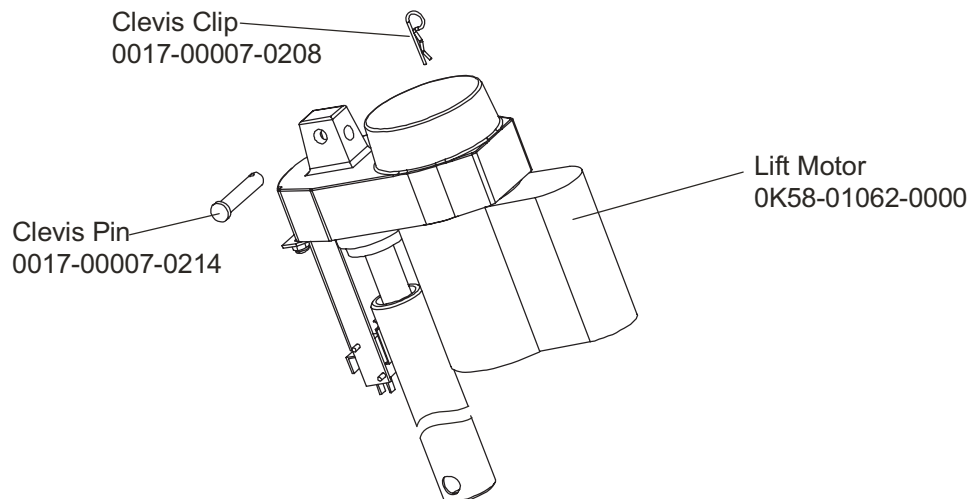

Treadmill 95Ti

Lift Motor and Frame

95T-0XXXX-02
S/N TTJ100000