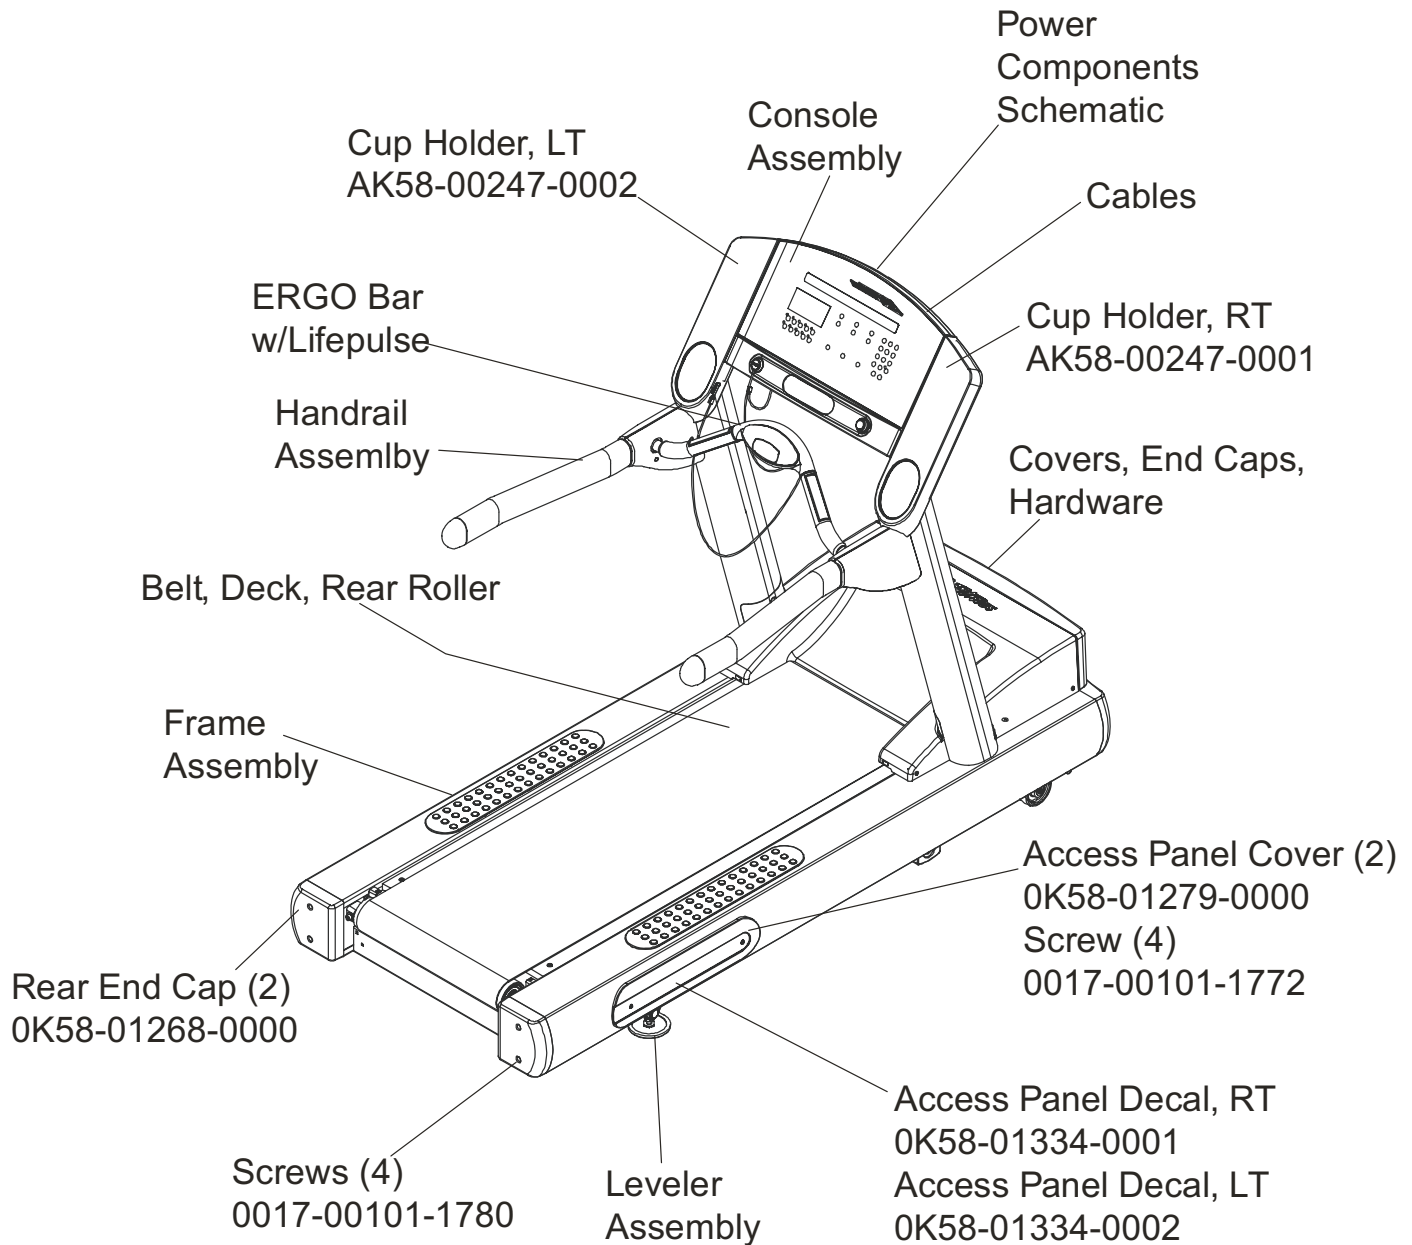

Treadmill 95Ti
General Assembly

95T-0XXXX-02
S/N TTJ100000

Touch-Up Paint	Color	Container
0017-00008-0196	Silver Bullet	Bottle
0017-00008-0197	Silver Bullet	Spray Can
0017-00008-0198	Stealth Gray	Bottle
0017-00008-0199	Stealth Gray	Spray Can

Manual/Video	Part Number
Operation Manual, Eng	M051-00K58-B080
Service Manual	M051-00K58-A097
Installation Video	M051-00K58-A098
Service Video	M051-00K58-A099
Installation Manual	M051-00K58-C088

Treadmill 95Ti
Frame Assembly