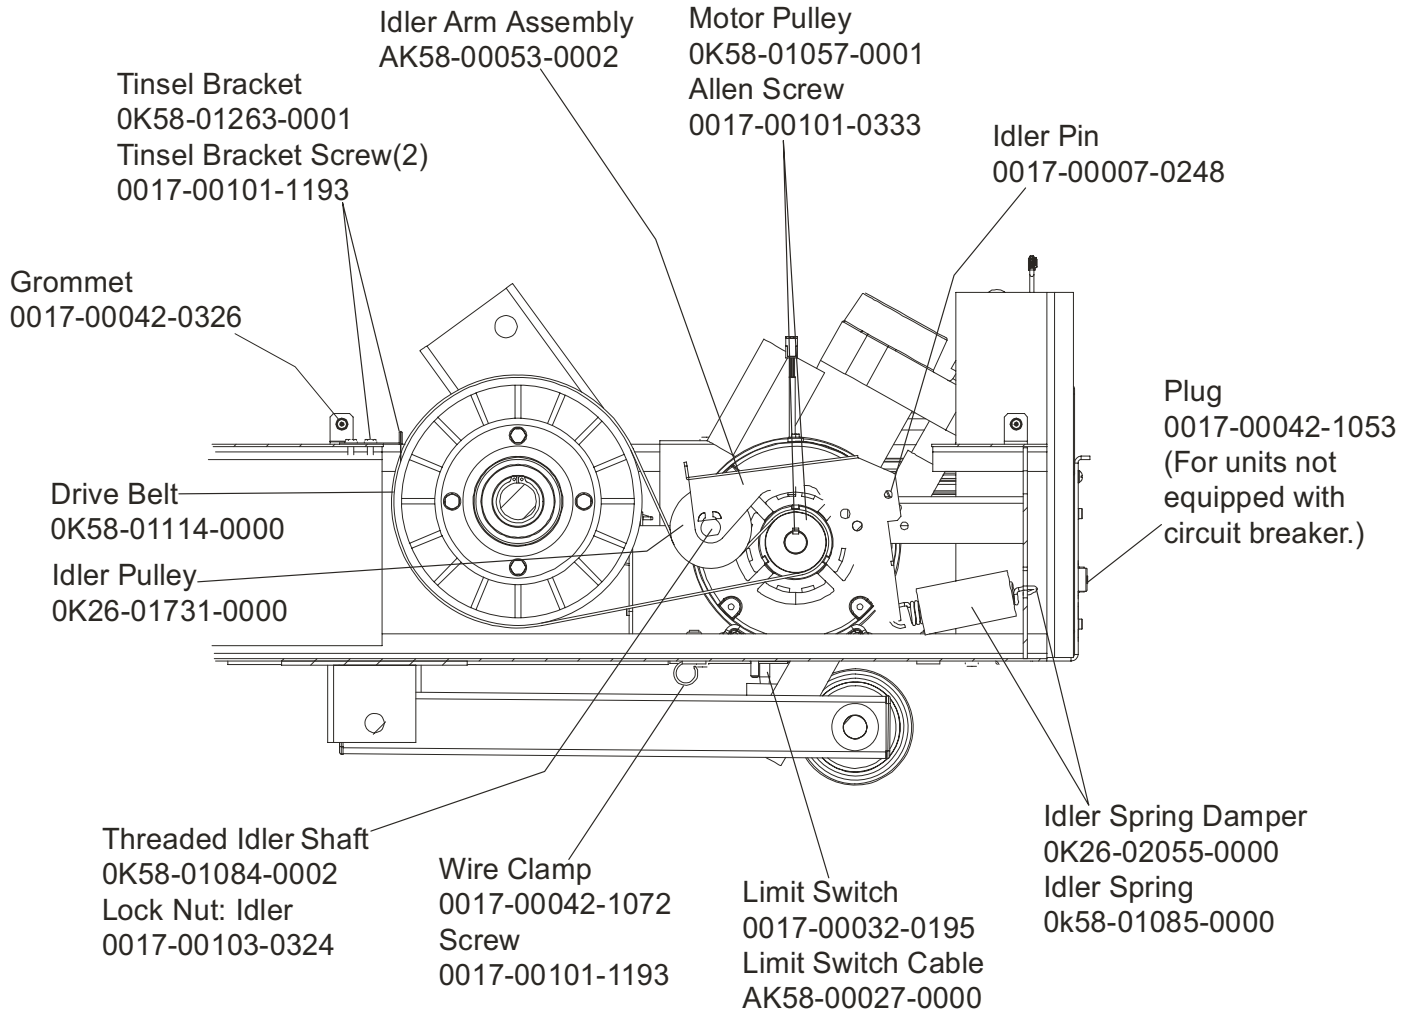

Treadmill 95Ti

Idler Arm Assembly & Static Brush

95T-0XXXX-02

S/N TTJ100000