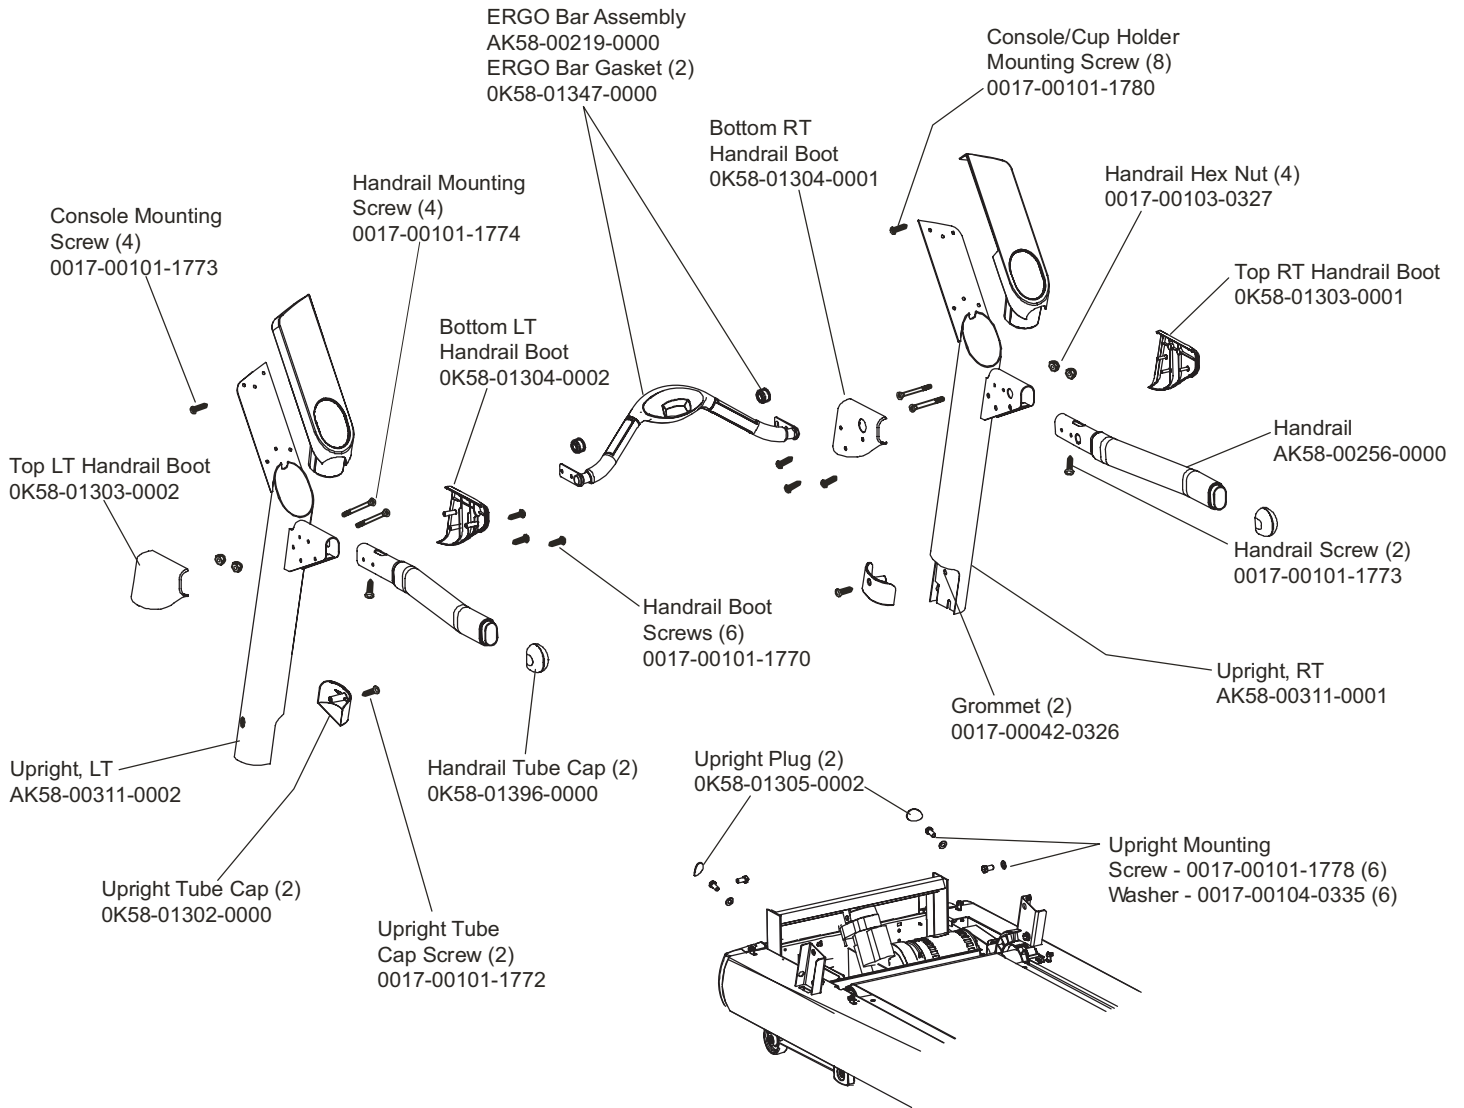

Manual/Video	Part Number
Operation Manual, Eng	M051-00K58-B080
Service Manual	M051-00K58-A097
Installation Video	M051-00K58-A098
Service Video	M051-00K58-A099
Installation Manual	M051-00K58-C088

Treadmill 95Ti
Frame Assembly

95T-0XXXX-02
S/N TTJ100000

Treadmill 95Ti

Console Assembly

95T-0XXXX-02
S/N TTJ100000

Console Assembly	Overlay Switch Bezel Assy
AK58-00197-0001	AK58-00203-0001
AK58-00197-0002	AK58-00203-0001
AK58-00197-0003	AK58-00203-0003
AK58-00197-0004	AK58-00203-0004
AK58-00197-0006	AK58-00203-0006
AK58-00197-0007	AK58-00203-0007
AK58-00197-0008	AK58-00203-0008
AK58-00197-0009	AK58-00203-0009
AK58-00197-00010	AK58-00203-00010
AK58-00197-00011	AK58-00203-00011

Treadmill 95Ti

Handrail Assembly

95T-0XXXX-02
S/N TTJ100000

Hardware Bag Assembly AK58-00226-0000

Treadmill 95Ti
Covers, End Caps, Hardware

95T-0XXXX-02
S/N TTJ100000

Treadmill 95Ti

Belt, Deck, Rear Roller