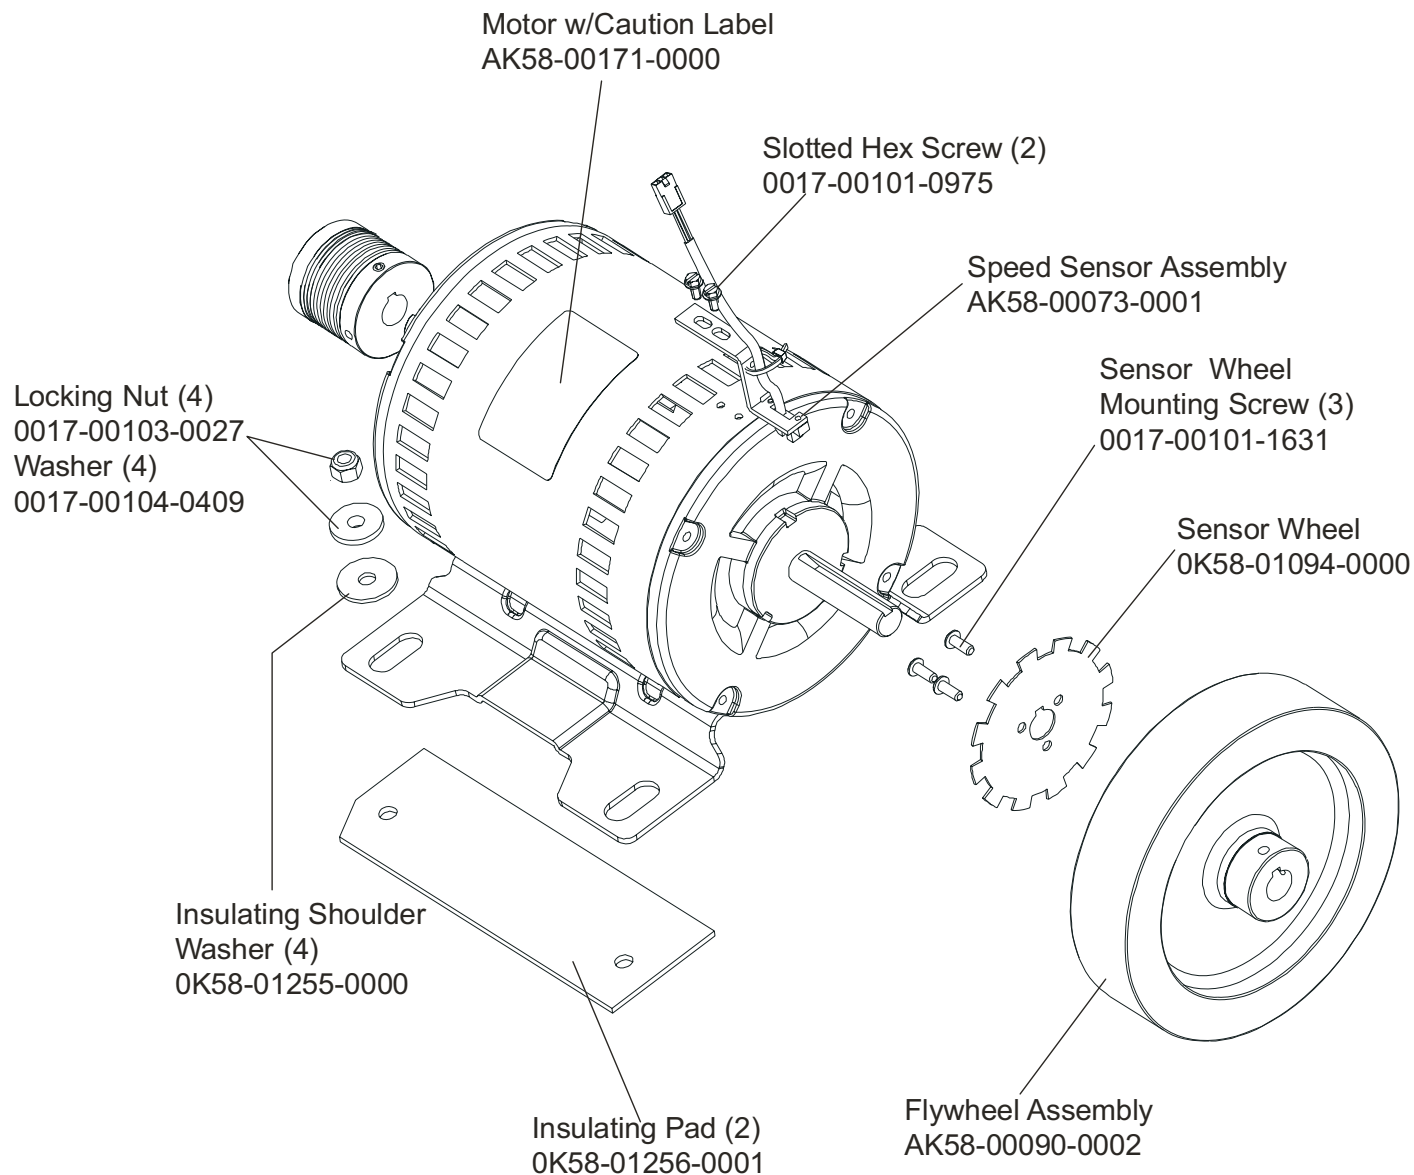

Treadmill 95Ti
Drive Motor Assembly

95T-0XXXX-02
S/N TTJ100000