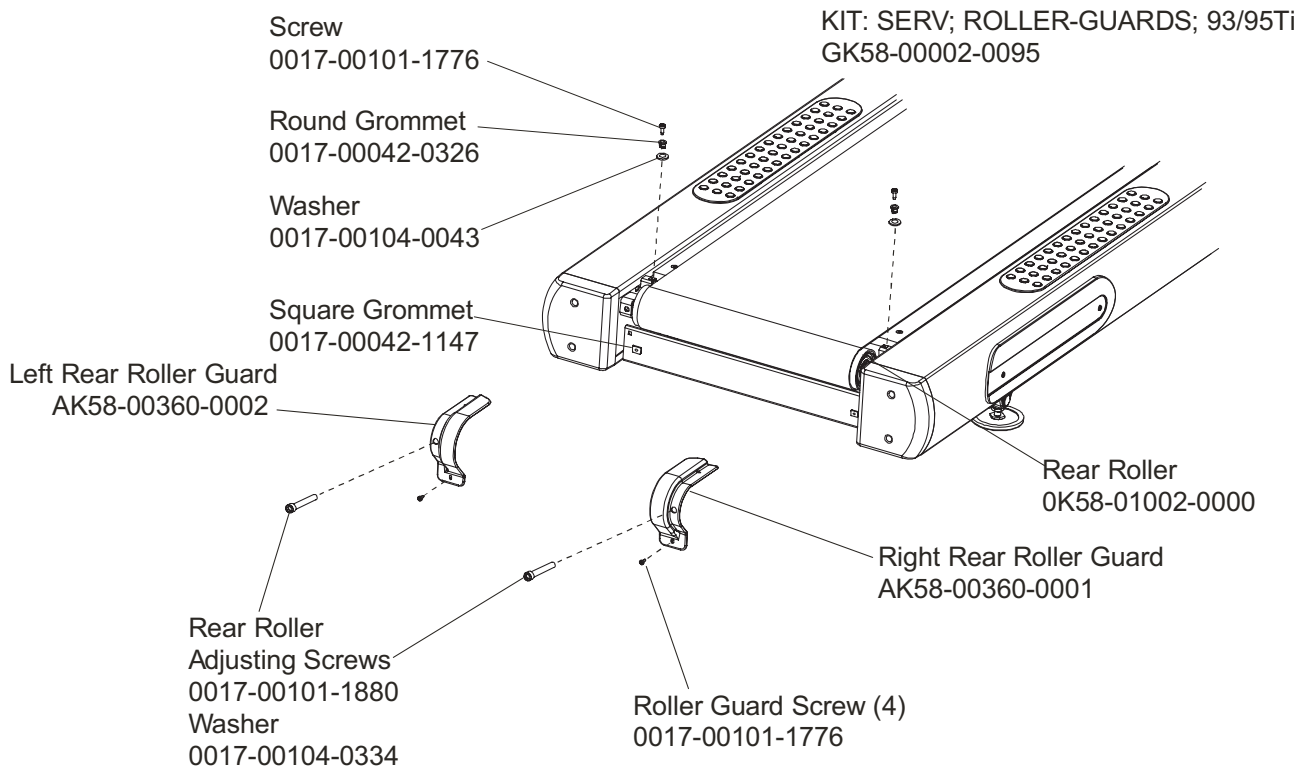

Treadmill 95Ti

Belt, Deck, Rear Roller

95T-0XXXX-02
S/N TTJ100000