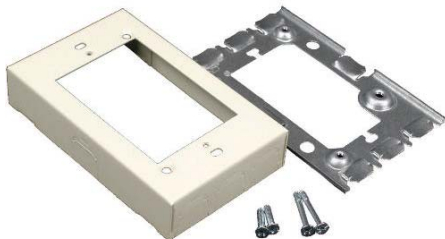

WIREMOLD

V5751
Wiremold 2-Gang
Starter Box, Ivory