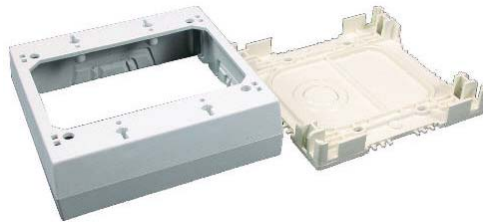

NMW2-D

Wiremold 1" Deep Non-Metallic Starter/Outlet Box, White/Duplex

WIREMOLD

NMW2-S

Wiremold 1-Gang White Non-Metallic Switch Kit

WIREMOLD

NMW3-2

Wiremold Non-Metallic Double Gang Box, White