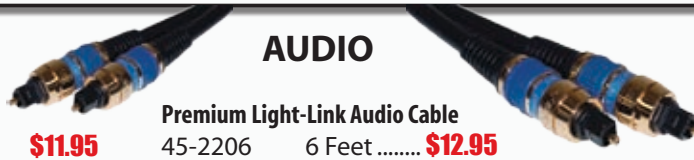

HDMI

HDMI v1.3 Home Theatre Cable
HH-MM-1.0 1 Meters **\$11.95**
HH-MM-1.8 1.8 Meters **\$14.95**

AUDIO

Premium Light-Link Audio Cable
45-2206 6 Feet **\$12.95**
45-2203 3 Feet **\$10.95**

Centon DataStick Pro 4GB & 8GB Flash Drives