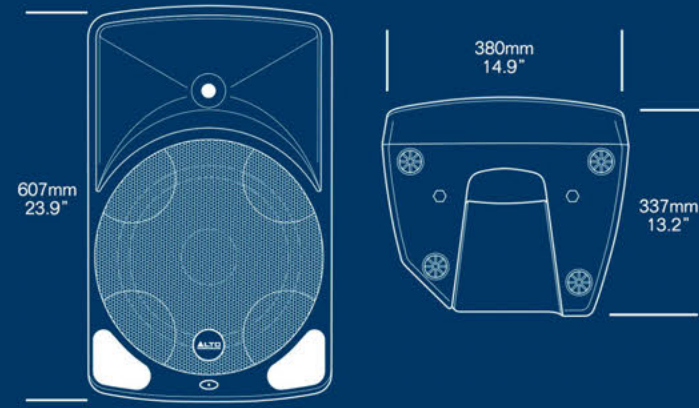

altoproaudio.com

All information subject to change.

SPECIFICATIONS

TX8

System Type	2-Way Active Ported Speaker
Woofers	8" Woofer, 1.5" voice coil
HF Driver	1" titanium diaphragm, 1" voice coil
Amplifier	Class D SMPS, 280 Watts Peak
Horn Coverage H° x V°	90°H x 45°V
Frequency Responce(-3dB)	75 Hz - 20 KHz
Crossover Frequency	2.5 KHz
Max SPL	113 dB at 1m
Connector	Mic/Line In & Link with XLR
External Controls	Volume Control / Power ON with green LED / Clip Limiter with Red LED
Electronic Protection	Thermal/Overload/Analog limiter/Compressor
Power Supply	100V-240V ~ 50/60Hz
Enclosure Construction	Plastic cabinet, Trapezoidal & Monitor shape, Metal grille, rubber feet, 1 handle on top
Mounting	36mm standard pole mount
Dimensions (HxWxD)	16.5 x 10.6 x 9.4 in 420 x 270 x 240 mm
Net Weight	12.2 lbs / 5.53 kg

TX10

System Type	2-Way Active Ported Speaker
Woofers	10" Woofer, 1.5" voice coil
HF Driver	1" titanium diaphragm, 1" voice coil
Amplifier	Class D SMPS, 280 Watts Peak
Horn Coverage H° x V°	90°H x 45°V
Frequency Responce(-3dB)	75 Hz - 20 KHz
Crossover Frequency	2.5 KHz
Max SPL	116 dB at 1m
Connector	Mic/Line In & Link with XLR
External Controls	Volume Control / Power ON with green LED / Clip Limiter with Red LED
Electronic Protection	Thermal/Overload/Analog limiter/Compressor
Power Supply	110V-240V ~ 50/60Hz
Enclosure Construction	Plastic cabinet, Trapezoidal & Monitor shape, Metal grille, rubber feet, 1 handle on top
Mounting	36mm standard pole mount
Dimensions (HxWxD)	18.1 x 11.2 x 10.4 in 460 x 285 x 265 mm
Net Weight	15.26 lbs / 6.92 kg