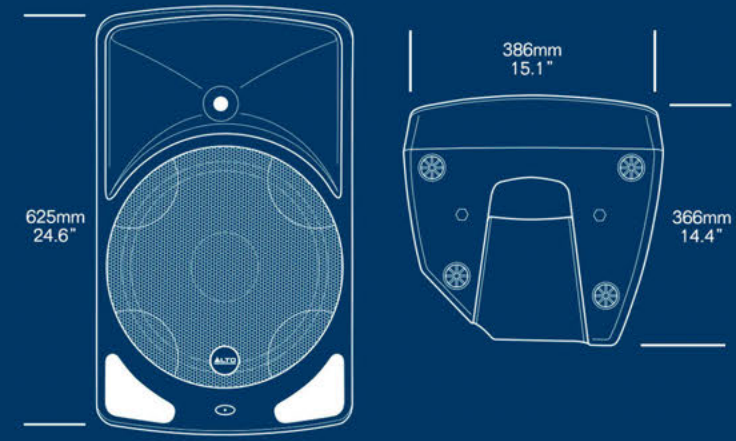

TX15

System Type	2-Way Active Ported Speaker
Woofers	15" Woofer, 2" voice coil
HF Driver	1" Neodymium HF Compression Driver with 1" Voice Coil
Amplifier	Class D SMPS, 600 Watts Peak
Horn Coverage H° x V°	90°H x 45°V
Frequency Responce(-3dB)	65 Hz - 20 KHz
Crossover Frequency	2.2KHz
Max SPL	119 dB at 1 m
EQ presets	Contour on/off
Connector	Line/Mic with XLR
External Controls	Volume Control / Power ON with green LED Contour/MIC & Line Switch / Clip Limiter with Red LED / Ground Lift
Electronic Protection	Thermal/Overload/Analog limiter/Compressor
Power Supply	110V-240V ~ 50/60 Hz
Enclosure Construction	Plastic cabinet, Trapezoidal & Monitor shape, Metal grille, rubber feet, 2 handles (both sides)
Mounting	36mm standard pole mount
Dimensions (HxWxD)	24.6 x 15.1 x 14.4 in 625 x 386 x 366 mm
Net Weight	32.8 lbs / 14.86 kg