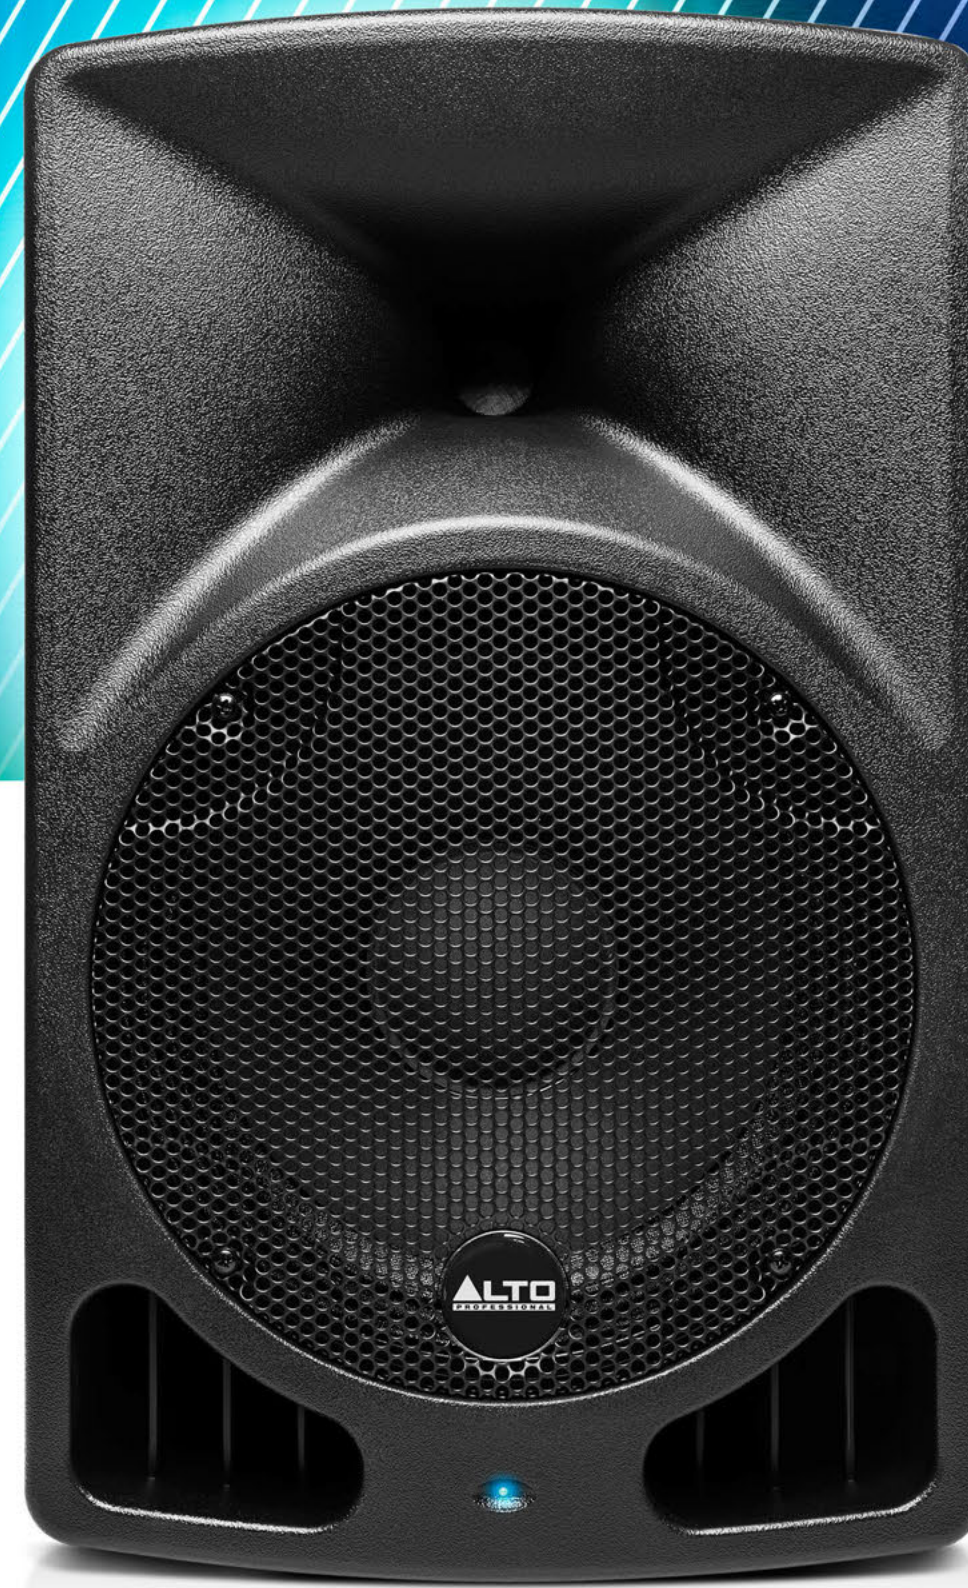

TX SERIES

Alto Professional, the market-leading innovator in portable PA with its best-selling Truesonic series loudspeakers, proudly introduces an exciting new line of 2-way active loudspeakers—the TX series. Engineered from the ground-up to deliver simple and powerful live sound for musicians and performers, the TX series leverages core technologies from the Truesonic line. The bi-amplified designs feature high-efficiency drivers, resonance-reducing durable trapezoidal multipurpose enclosures, and rugged steel grilles to provide accurate, transparent sound in a lightweight system. The TX series empowers musicians, acoustic bands, singer-songwriters, and DJs to hit the road with true professional sound quality at an affordable price. TX series models include the TX8, TX10, TX12 and TX15. All are designed and tuned in the USA to Alto Professional's exacting quality standards.

altoproaudio.com

All information subject to change.