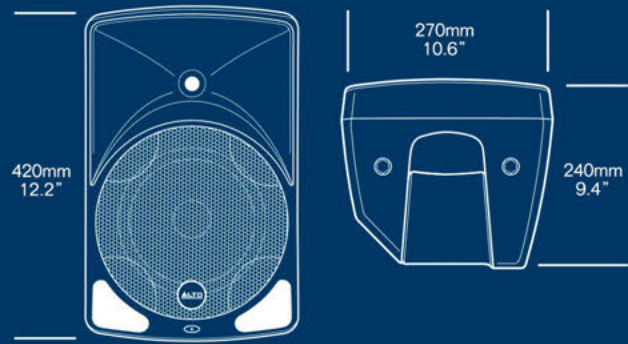

altoproaudio.com

All information subject to change.

SPECIFICATIONS

TX8

System Type	2-Way Active Ported Speaker
Woofers	8" Woofer, 1.5" voice coil
HF Driver	1" titanium diaphragm, 1" voice coil
Amplifier	Class D SMPS, 280 Watts Peak
Horn Coverage H° x V°	90°H x 45°V
Frequency Responce(-3dB)	75 Hz - 20 KHz
Crossover Frequency	2.5 KHz
Max SPL	113 dB at 1m
Connector	Mic/Line In & Link with XLR
External Controls	Volume Control / Power ON with green LED / Clip Limiter with Red LED
Electronic Protection	Thermal/Overload/Analog limiter/Compressor
Power Supply	100V-240V ~ 50/60Hz
Enclosure Construction	Plastic cabinet, Trapezoidal & Monitor shape, Metal grille, rubber feet, 1 handle on top
Mounting	36mm standard pole mount
Dimensions (HxWxD)	16.5 x 10.6 x 9.4 in 420 x 270 x 240 mm
Net Weight	12.2 lbs / 5.53 kg

TX10

System Type	2-Way Active Ported Speaker
Woofers	10" Woofer, 1.5" voice coil
HF Driver	1" titanium diaphragm, 1" voice coil
Amplifier	Class D SMPS, 280 Watts Peak
Horn Coverage H° x V°	90°H x 45°V
Frequency Responce(-3dB)	75 Hz - 20 KHz
Crossover Frequency	2.5 KHz
Max SPL	116 dB at 1m
Connector	Mic/Line In & Link with XLR
External Controls	Volume Control / Power ON with green LED / Clip Limiter with Red LED
Electronic Protection	Thermal/Overload/Analog limiter/Compressor
Power Supply	110V-240V ~ 50/60Hz
Enclosure Construction	Plastic cabinet, Trapezoidal & Monitor shape, Metal grille, rubber feet, 1 handle on top
Mounting	36mm standard pole mount
Dimensions (HxWxD)	18.1 x 11.2 x 10.4 in 460 x 285 x 265 mm
Net Weight	15.26 lbs / 6.92 kg