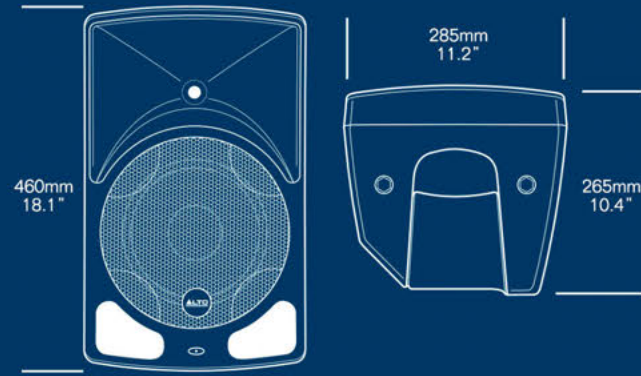

altoproaudio.com

All information subject to change.

SPECIFICATIONS

TX8

System Type	2-Way Active Ported Speaker
Woofers	8" Woofer, 1.5" voice coil
HF Driver	1" titanium diaphragm, 1" voice coil
Amplifier	Class D SMPS, 280 Watts Peak
Horn Coverage H° x V°	90°H x 45°V
Frequency Responce(-3dB)	75 Hz - 20 KHz
Crossover Frequency	2.5 KHz
Max SPL	113 dB at 1m
Connector	Mic/Line In & Link with XLR
External Controls	Volume Control / Power ON with green LED / Clip Limiter with Red LED
Electronic Protection	Thermal/Overload/Analog limiter/Compressor
Power Supply	100V-240V ~ 50/60Hz
Enclosure Construction	Plastic cabinet, Trapezoidal & Monitor shape, Metal grille, rubber feet, 1 handle on top
Mounting	36mm standard pole mount
Dimensions (HxWxD)	16.5 x 10.6 x 9.4 in 420 x 270 x 240 mm
Net Weight	12.2 lbs / 5.53 kg

TX10

System Type	2-Way Active Ported Speaker
Woofers	10" Woofer, 1.5" voice coil
HF Driver	1" titanium diaphragm, 1" voice coil
Amplifier	Class D SMPS, 280 Watts Peak
Horn Coverage H° x V°	90°H x 45°V
Frequency Responce(-3dB)	75 Hz - 20 KHz
Crossover Frequency	2.5 KHz
Max SPL	116 dB at 1m
Connector	Mic/Line In & Link with XLR
External Controls	Volume Control / Power ON with green LED / Clip Limiter with Red LED
Electronic Protection	Thermal/Overload/Analog limiter/Compressor
Power Supply	110V-240V ~ 50/60Hz
Enclosure Construction	Plastic cabinet, Trapezoidal & Monitor shape, Metal grille, rubber feet, 1 handle on top
Mounting	36mm standard pole mount
Dimensions (HxWxD)	18.1 x 11.2 x 10.4 in 460 x 285 x 265 mm
Net Weight	15.26 lbs / 6.92 kg