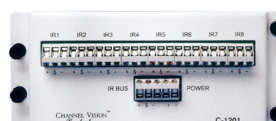

IR Repeater Distribution Module
C-1201

SPEAKER DISTRIBUTION IR COMBINER

M

Multimedia on Coax
Multimedia amplifiers work with 5-1525 MHz Verizon Fios® systems