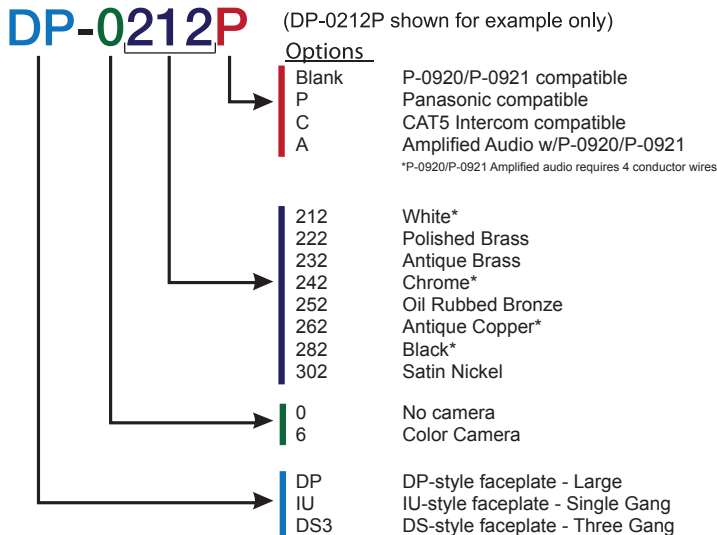

UNDERSTANDING THE MODEL NUMBERS

Part numbering: DP, IU, and DS3 door plates