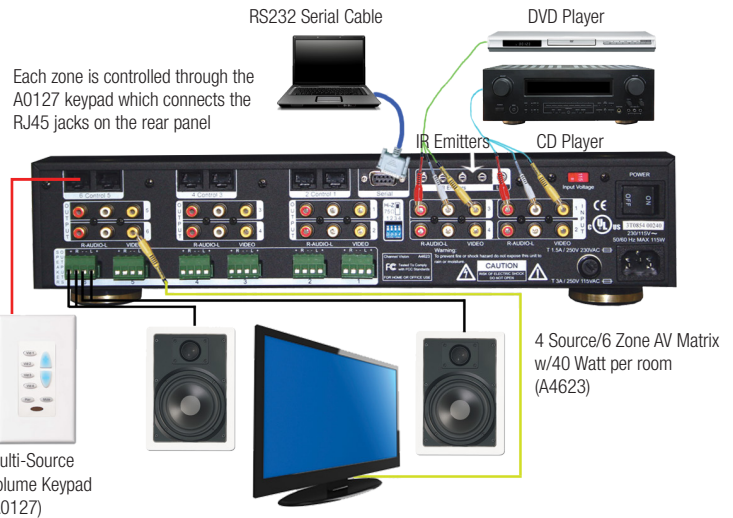

Web Support:
www.channelvision.com

Phone Support:
(800) 840-0288 or (714) 424-6500

Email Support:
techsupport@channelvision.com

CHANNEL VISION™

ARIA™ WIRING DIAGRAM

- 4 AV sources to 6 zones
- Expands to 18 zones with 3 units
- All inclusive matrix and amplifier system
- Drivers available for:

BitWise controls CasaTunes Control 4
where multi-room audio and the pc meet