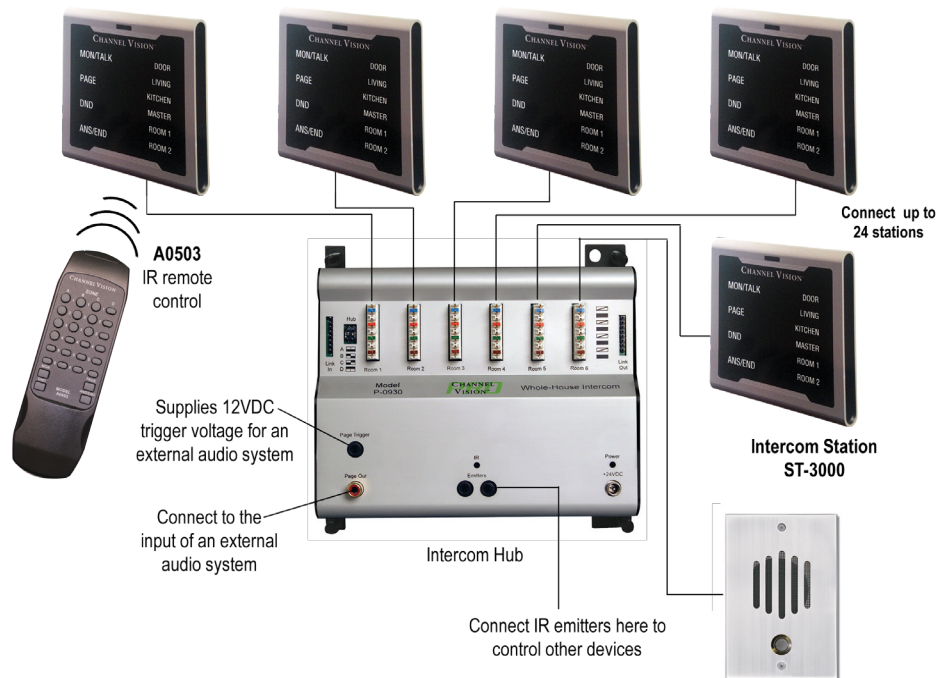

## FRONT DOOR INTERCOM SET-UP

The P-0921 provides communication between two different Channel Vision door intercoms and any phone in the house. When a visitor presses the doorbell button, the phone in the house will respond with a distinctive ring. The homeowner can then speak to the visitor by answering any of the ringing phones in the house.

- Built-in door strike relay
- Doorbell chime output
- Paging through audio system
- Automatic triggering relay

## CAT5 INTERCOM SET-UP

- Up to 2 doors and 22 stations
- IR remote control of room stations
- Modes - Monitor, DND, and privacy
- Hands-free communication
- Paging through the whole-house, specific room or audio system
- Single CAT5 wire to each station