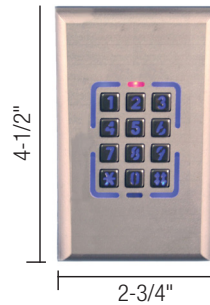

DS-Keypad Access Control

- 8 code access control
- N/O and N/C relay
- Stainless steel face plate