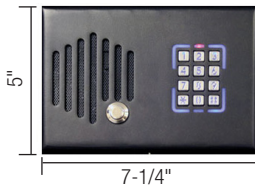

DS3 Series Intercom

- 8 code memory
- Tamper resistant
- Built-in relay
- Fits into 3 gang box (not included)