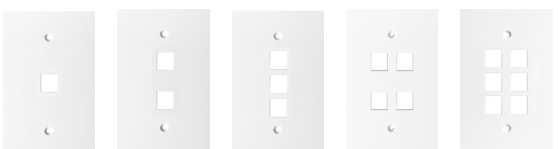

OVERSIZE WHITE

G-1GOW G-2GOW G-3GOW G-4GOW G-6GOW