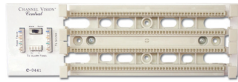

100 Pair Phone with RJ31X
C-0441