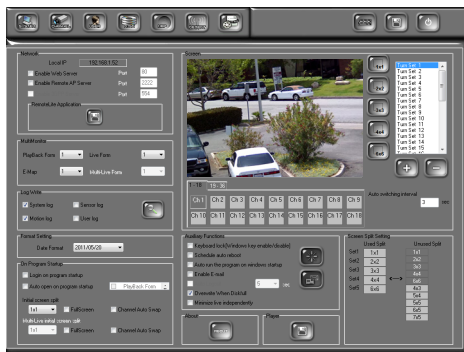

IP CAMERA & DVR RECORDER SOFTWARE FOR PC