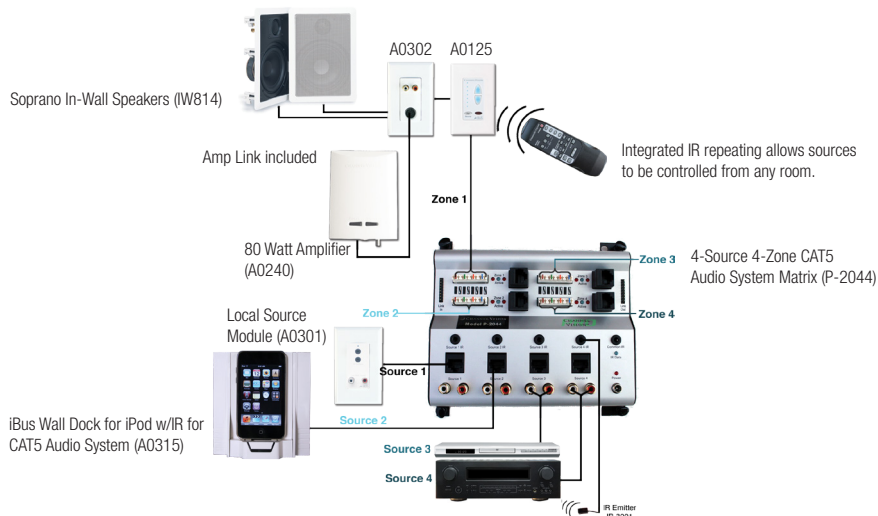

CRESCENDO™ WIRING DIAGRAM

CRESCENDO™ AUDIO/VIDEO KITS

CRESCENDO™ Room Kit

A0910

- 1 each: 80 Watt Class D Amplifier (A0240)
- 1 each: Speaker to Line Level Converter (A0302)
- 1 each: CAT5 Audio System Keypad (A0125)

CRESCENDO™ Room Kit

A0912

- 4 each: 80 Watt Class D Amplifier (A0240)
- 4 each: Speaker to Line Level Converter (A0302)
- 4 each: CAT5 Audio System Keypad (A0125)
- 2 each: IR emitter (IR-3002)
- 1 each: 1-Source x 4-Zone Audio Hub (P-2014)

CRESCENDO™ Room Kit

A0914

- 1 each: 4x4 Matrix Distribution Hub
- 4 each: 80 Watt Class D Amplifier (A0240)
- 4 each: Speaker to Line Level Converter (A0302)
- 4 each: CAT5 Audio System Keypad (A0125)
- 4 each: IR emitter (IR-3001)
- 1 each: 4-Source x 4-Zone Audio Hub (P-2044)

CRESCENDO™ On-Wall Dock Single Room Kit

A0915

- iBus Wall Dock for iPod - A0350
- 100W Amplifier - A0350
- Keypad Controller - A0129
- In-Ceiling Speakers (one pair) - IC608

CRESCENDO™ AUDIO DISTRIBUTION

CRESCENDO™ 80w Class D Amplifier

A0240

- 80 Watt amplifier
- Audio-sensing power shut-off to conserve energy

CRESCENDO™ Audio Subwoofer Connection

A0302

- Provides line-level output for re-amplification
- Sub mode allows a subwoofer to be added to an audio system

CRESCENDO™ 100 Watt Flush Mount Amplifier

A0350

- Pre-amp audio outputs for powered subwoofer
- Local audio input
- Power saving audio sensed circuit
- Multi-Room amp with P-2014 or a P-2044

CRESCENDO™ 4 Input 4 Zone Audio Matrix

P-2044

- Expandable to 16 zones

CRESCENDO™ 1 Input 4 Zone Distribution

P-2014

- Local and system audio inputs with selectable priority
- Expansion to an unlimited number of zones

CRESCENDO™ VOLUME CONTROL

CRESCENDO™ Volume Control

A0125

- Digital volume control for P-2014 and P-2044
- Integrated IR Repeating System

CRESCENDO™ Volume Control

A0129

- 1-Zone Volume Control for the A0350 in-wall amplifier
- Integrated IR Repeating system

CRESCENDO™ IPOD DOCKS

On-Wall Dock for iPod

A0315

- Local source iPod Dock
- Charges iPod
- Use with A0350, P-2044 or P-2014

*Shown with A0125 Keypad not included

CRESCENDO™ ACCESSORIES

CRESCENDO™ CAT5 Local Source Module

A0301

A/V System Remote Control

A0505