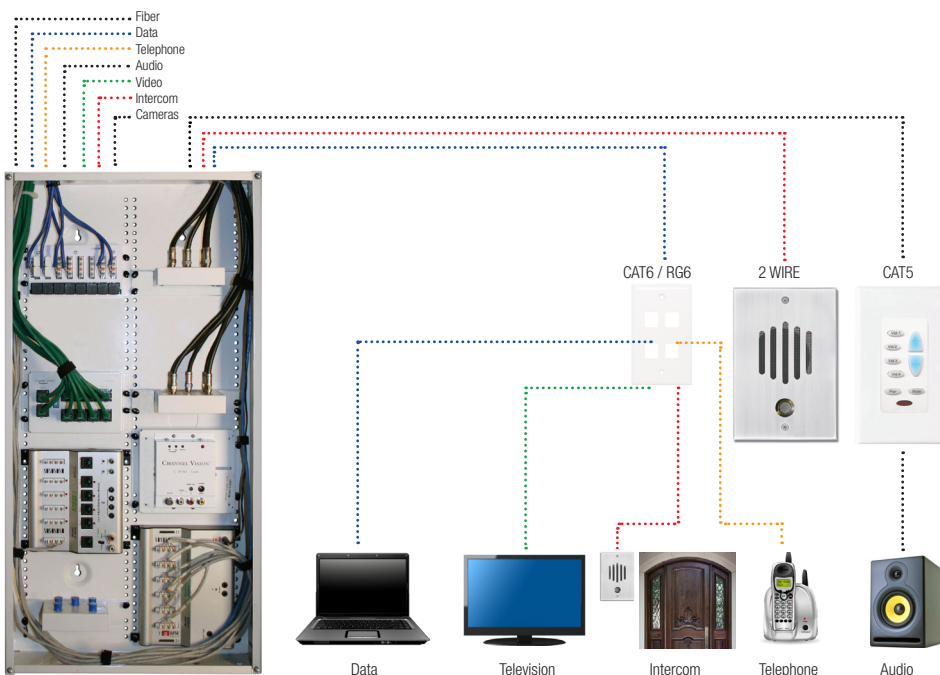

# STRUCTURED WIRING

Structured wiring systems by Channel Vision feature modular connected home wiring systems and components that are easy to install and upgrade. Commercial and residential wiring has never been easier with components that effortlessly snap into place.

## FEATURES AND BENEFITS

- One of the largest selections of structured wiring enclosures on the market
- Push-and-Lock Modules for cameras, video, voice, data, power, fiber optics, audio and communication
- Solid steel construction with a pure white powder coated finish.

## CORE COMPONENTS

WIRING ENCLOSURES

DATA DISTRIBUTION

VIDEO DISTRIBUTION

PHONE DISTRIBUTION

## FREE SYSTEM DESIGN SERVICE