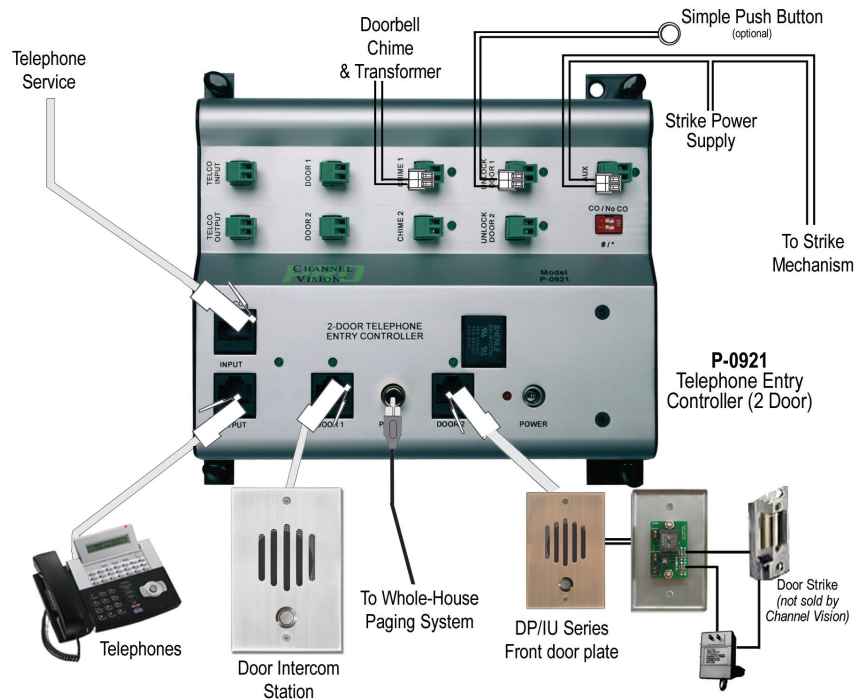

FRONT DOOR INTERCOM SET-UP

The P-0921 provides communication between two different Channel Vision door intercoms and any phone in the house. When a visitor presses the doorbell button, the phone in the house will respond with a distinctive ring. The homeowner can then speak to the visitor by answering any of the ringing phones in the house.

- Built-in door strike relay
- Doorbell chime output
- Paging through audio system
- Automatic triggering relay