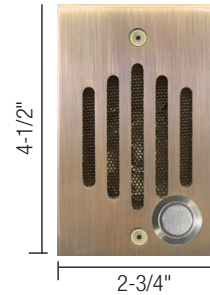

IU Series Intercom

- 1/4" Solid Brass
- Hidden camera option available
- Fits into a single gang box (included)