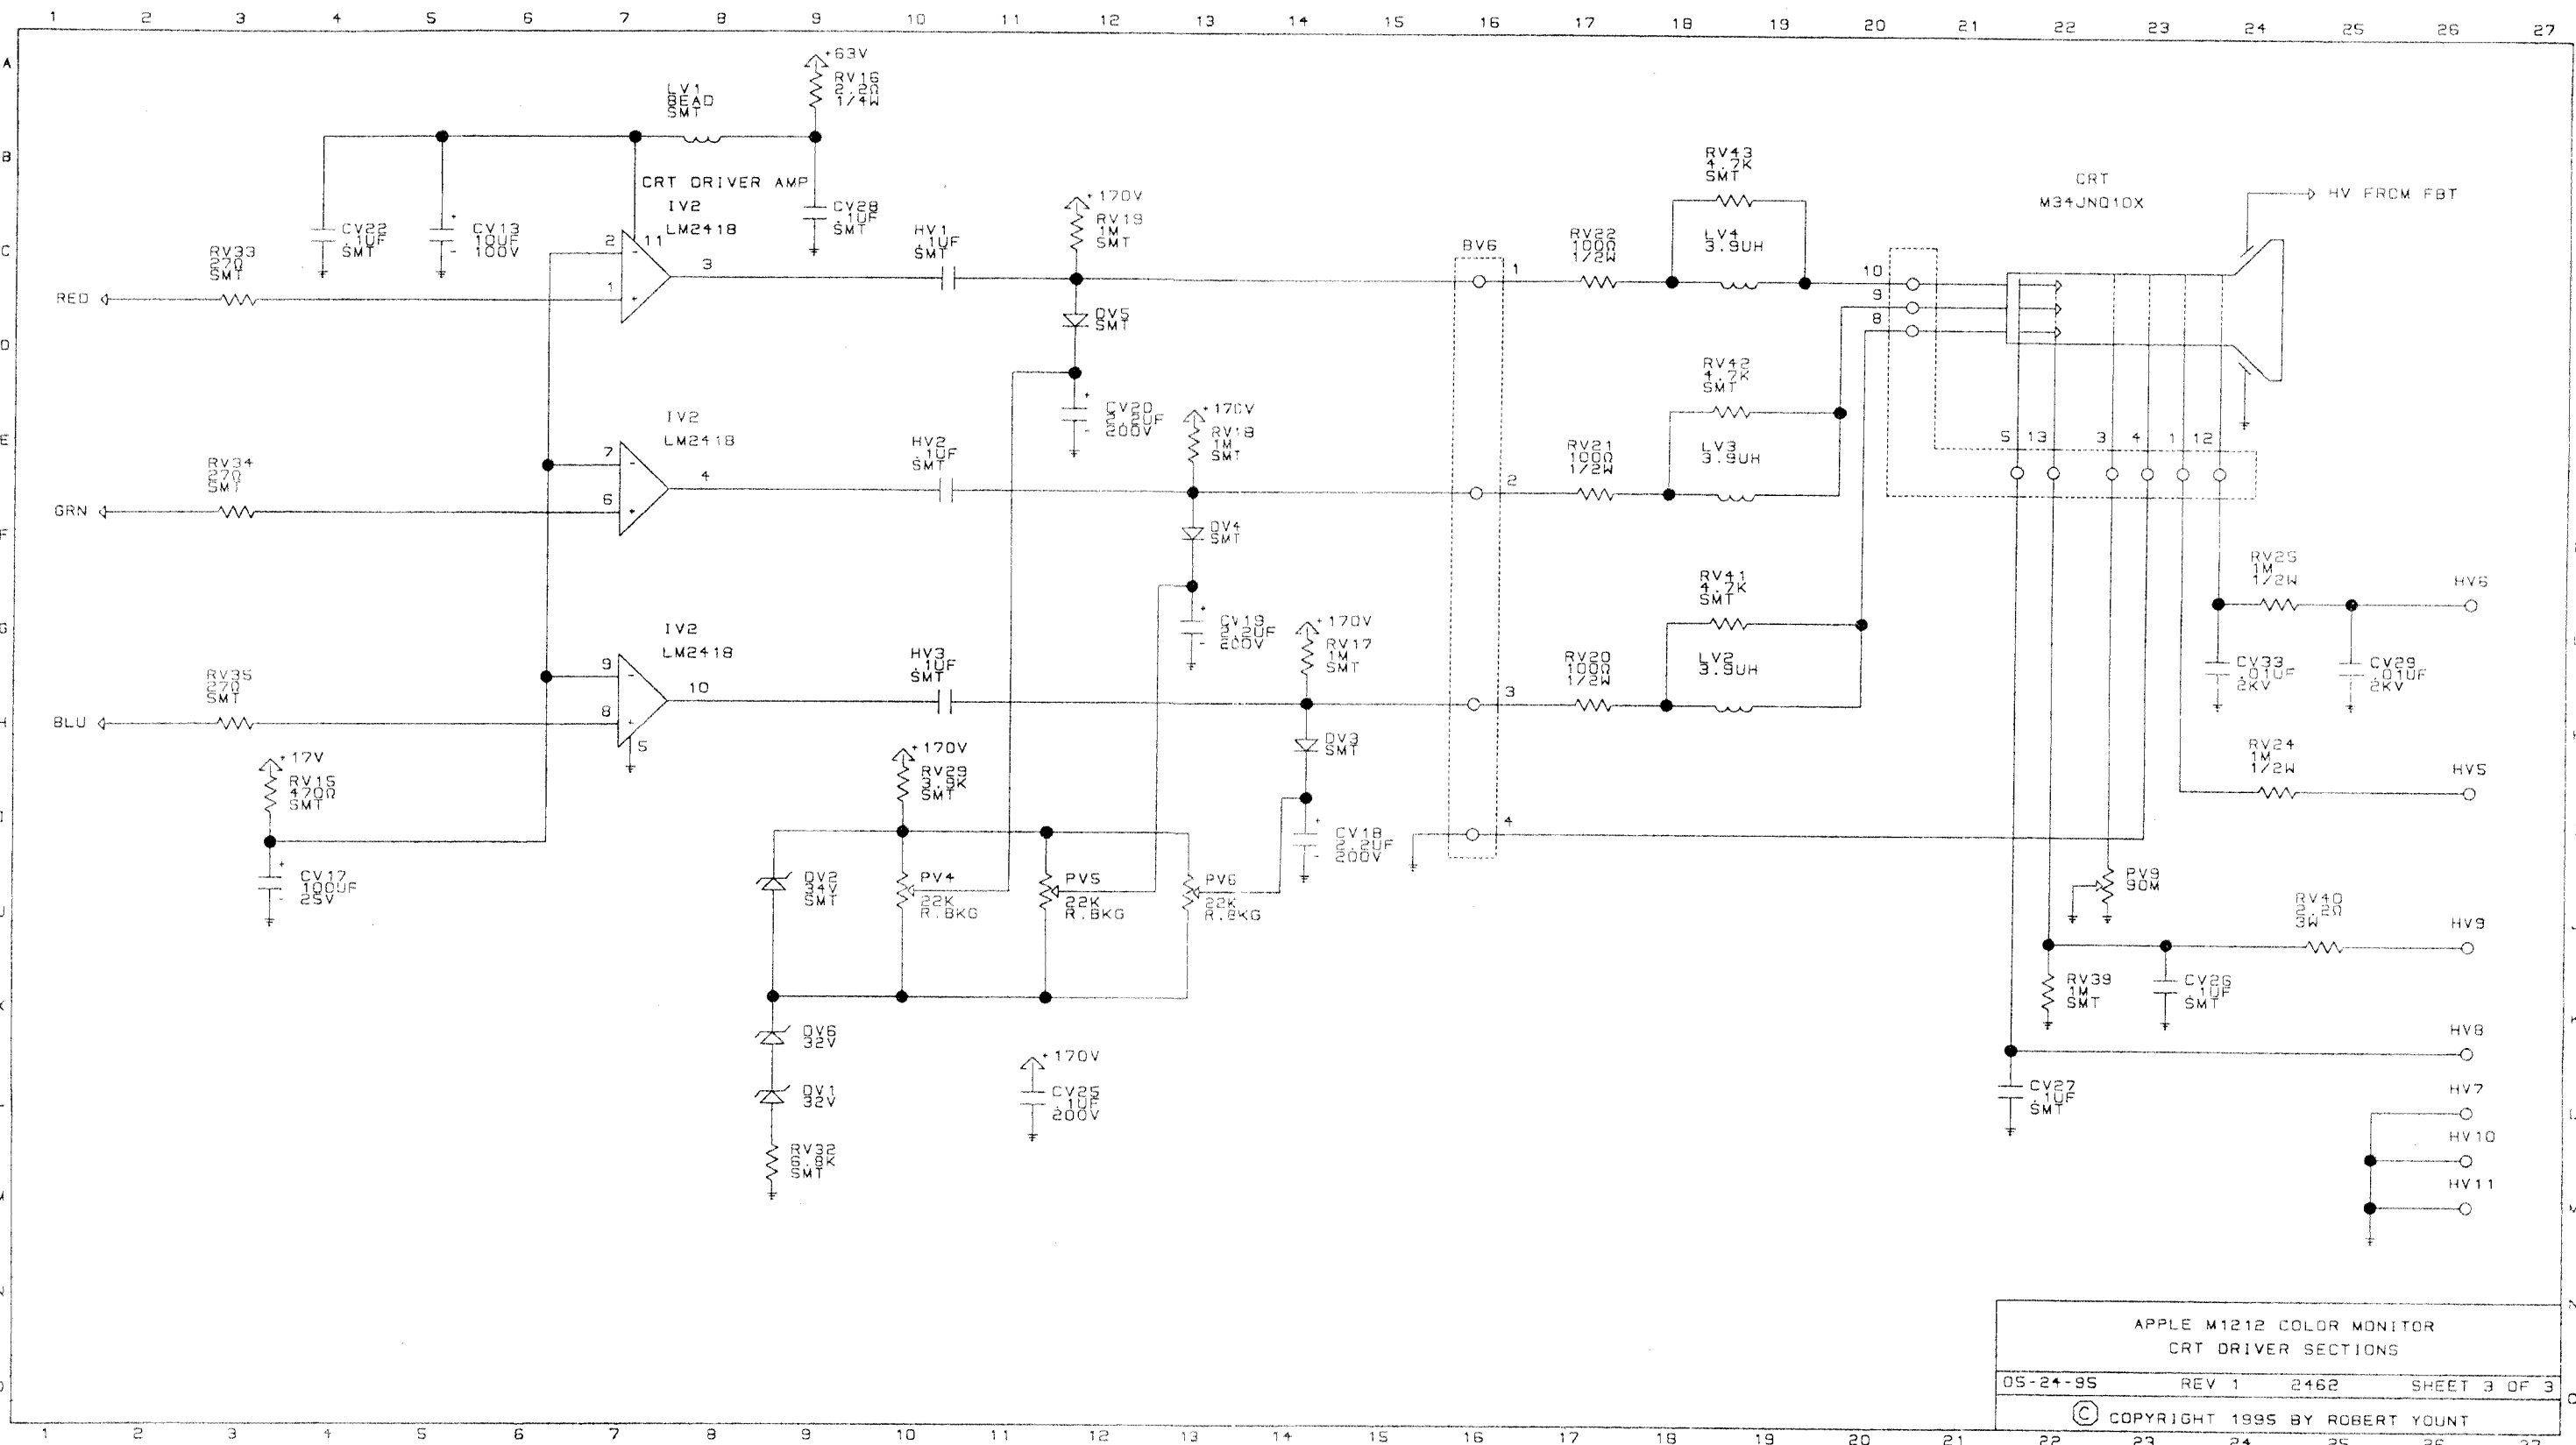

APPLE M1212 COLOR MONITOR
 POWER SUPPLY SECTIONS
 05-24-95 REV 1 2462 SHEET 1 OF 3
 © COPYRIGHT 1995 BY ROBERT YOUNT

APPLE M1212 COLOR MONITOR
 CRT DRIVER SECTIONS
 05-24-95 REV 1 2462 SHEET 3 OF 3
 © COPYRIGHT 1995 BY ROBERT YOUNT