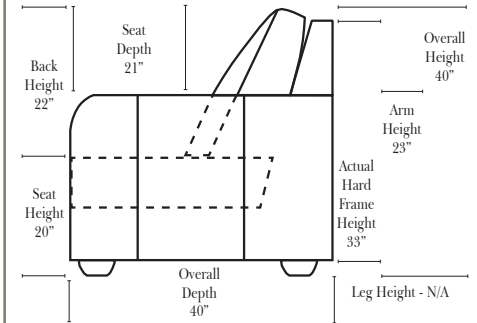

## 2 Piece Curve Sectional

**Price**

(Fabric Grp.) \$ \_\_\_\_\_

(VS Leather 1) \$ \_\_\_\_\_

(VS Leather 2) \$ \_\_\_\_\_

Although sleepers can be purchased in both sides of a sectional piece only one sleeper unit at a time can be extended for use.