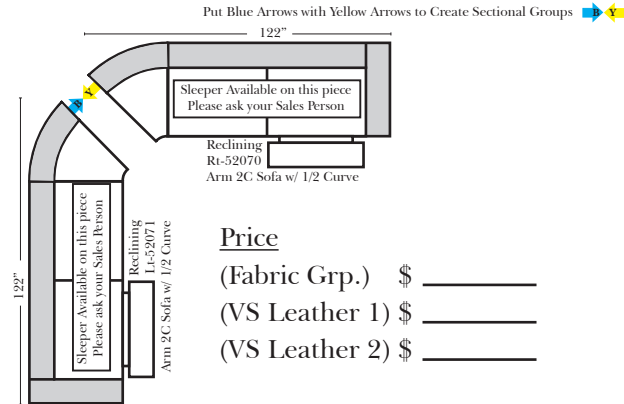

38" **Price**

(Fabric Grp.) \$ \_\_\_\_\_

(VS Leather 1) \$ \_\_\_\_\_

(VS Leather 2) \$ \_\_\_\_\_

Recliner-52114

## Conversation Sofa

**Price**

(Fabric Grp.) \$ \_\_\_\_\_

(VS Leather 1) \$ \_\_\_\_\_

(VS Leather 2) \$ \_\_\_\_\_

## 2 Piece Curve Sectional

**Price**

(Fabric Grp.) \$ \_\_\_\_\_

(VS Leather 1) \$ \_\_\_\_\_

(VS Leather 2) \$ \_\_\_\_\_

Although sleepers can be purchased in both sides of a sectional piece only one sleeper unit at a time can be extended for use.

#### Note:

All Dimensions are approximate, if accuracy is crucial, please contact us for validation of the dimensions shown. However, a 1" to 2" variance can still apply due to foam and upholstery.