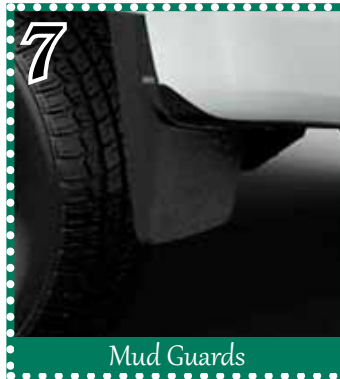

12 Days of Christmas

A Colorado Canyon Wish List!

2980 Evergreen Dr. Suite 300
Duluth, GA 30096

WWW.AUTOACCESSORIESCO.COM
Phone: 866-512-2170 Fax: 678-584-6960