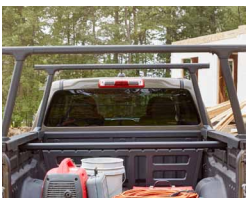

GearOn™ Utility Rack

2015 All-New 2015 Colorado

Included as part of the GearOn™ Utility Rack Package, Utility Rack Stanchions (Part #23144878) raise the bar on Cargo Management Systems, permitting overhead storage of longer cargo that ordinarily would be placed in the bed. Provides capacity for cargo longer than the cargo bed. *Requires GearOn™ Pickup Box Carrier Cross Rails.

Images are for representation purpose only. Actual product may differ.