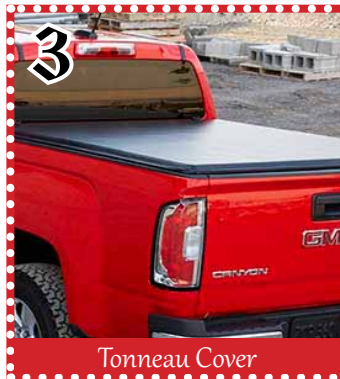

12 Days of Christmas

A Colorado Canyon Wish List!

2980 Evergreen Dr. Suite 300
Duluth, GA 30096

WWW.AUTOACCESSORIESCO.COM
Phone: 866-512-2170 Fax: 678-584-6960