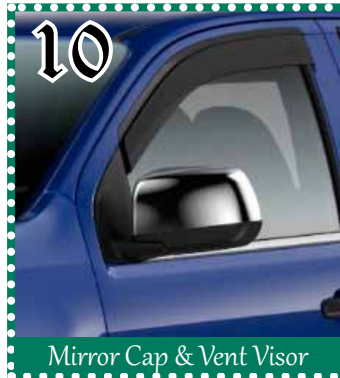

12 Days of Christmas

A Colorado Canyon Wish List!

2980 Evergreen Dr. Suite 300
Duluth, GA 30096

WWW.AUTOACCESSORIESCO.COM
Phone: 866-512-2170 Fax: 678-584-6960