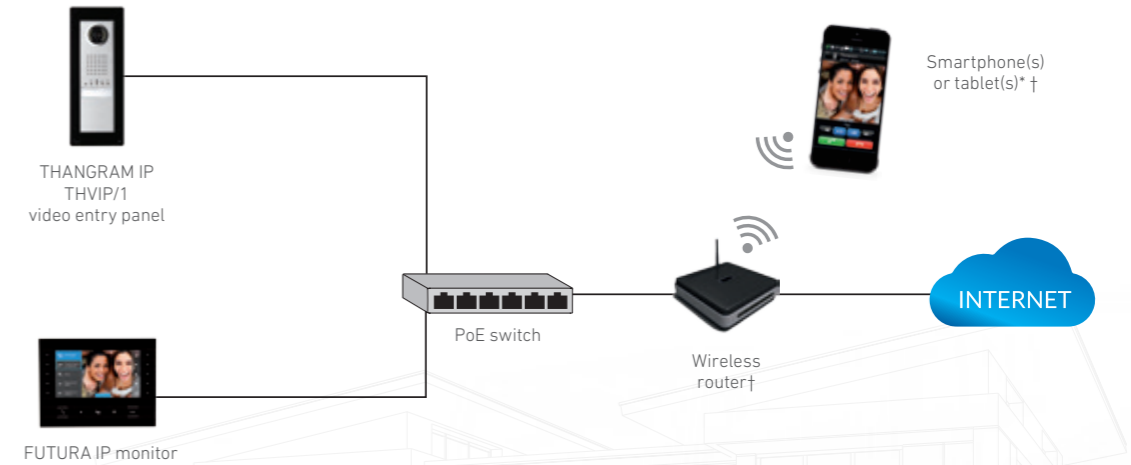

IP360: 360 SYSTEM PARAMETERS

	THANGRAM IP without server	With miniserver* (miniSER)	With full server (ETISER/XIP)
Max no of panels.	Unlimited	Unlimited	Unlimited
Max no of individual calls.	Unlimited	Unlimited	Unlimited
Max number of simultaneous calls.	4	10	20
Max number of devices ringing simultaneously.	4	10	18
Inbuilt iOS/Android connections via Cloud or Crestron integrations.	4	6 (Expandable to 10)	0 (Unlimited licenses can be added)
PoE.	Yes	No (requires VAS 101 PSU)	No (PSU supplied)
Concierge feature.	No	No	Yes

*Requires one main miniserver and one miniserver per apartment.

SINGLE-FAMILY HOME CONFIGURATION

WITHOUT SERVER

In this configuration:

- Maximum of **4** simultaneous calls from entry panels.
- Maximum of **4** simultaneous calls to IP receivers within the home.
- Unlimited entry panels.
- iOS/Android integration.
- IP receivers.
- WiFi connectivity within the home.
- Cloud connectivity via internet connection.