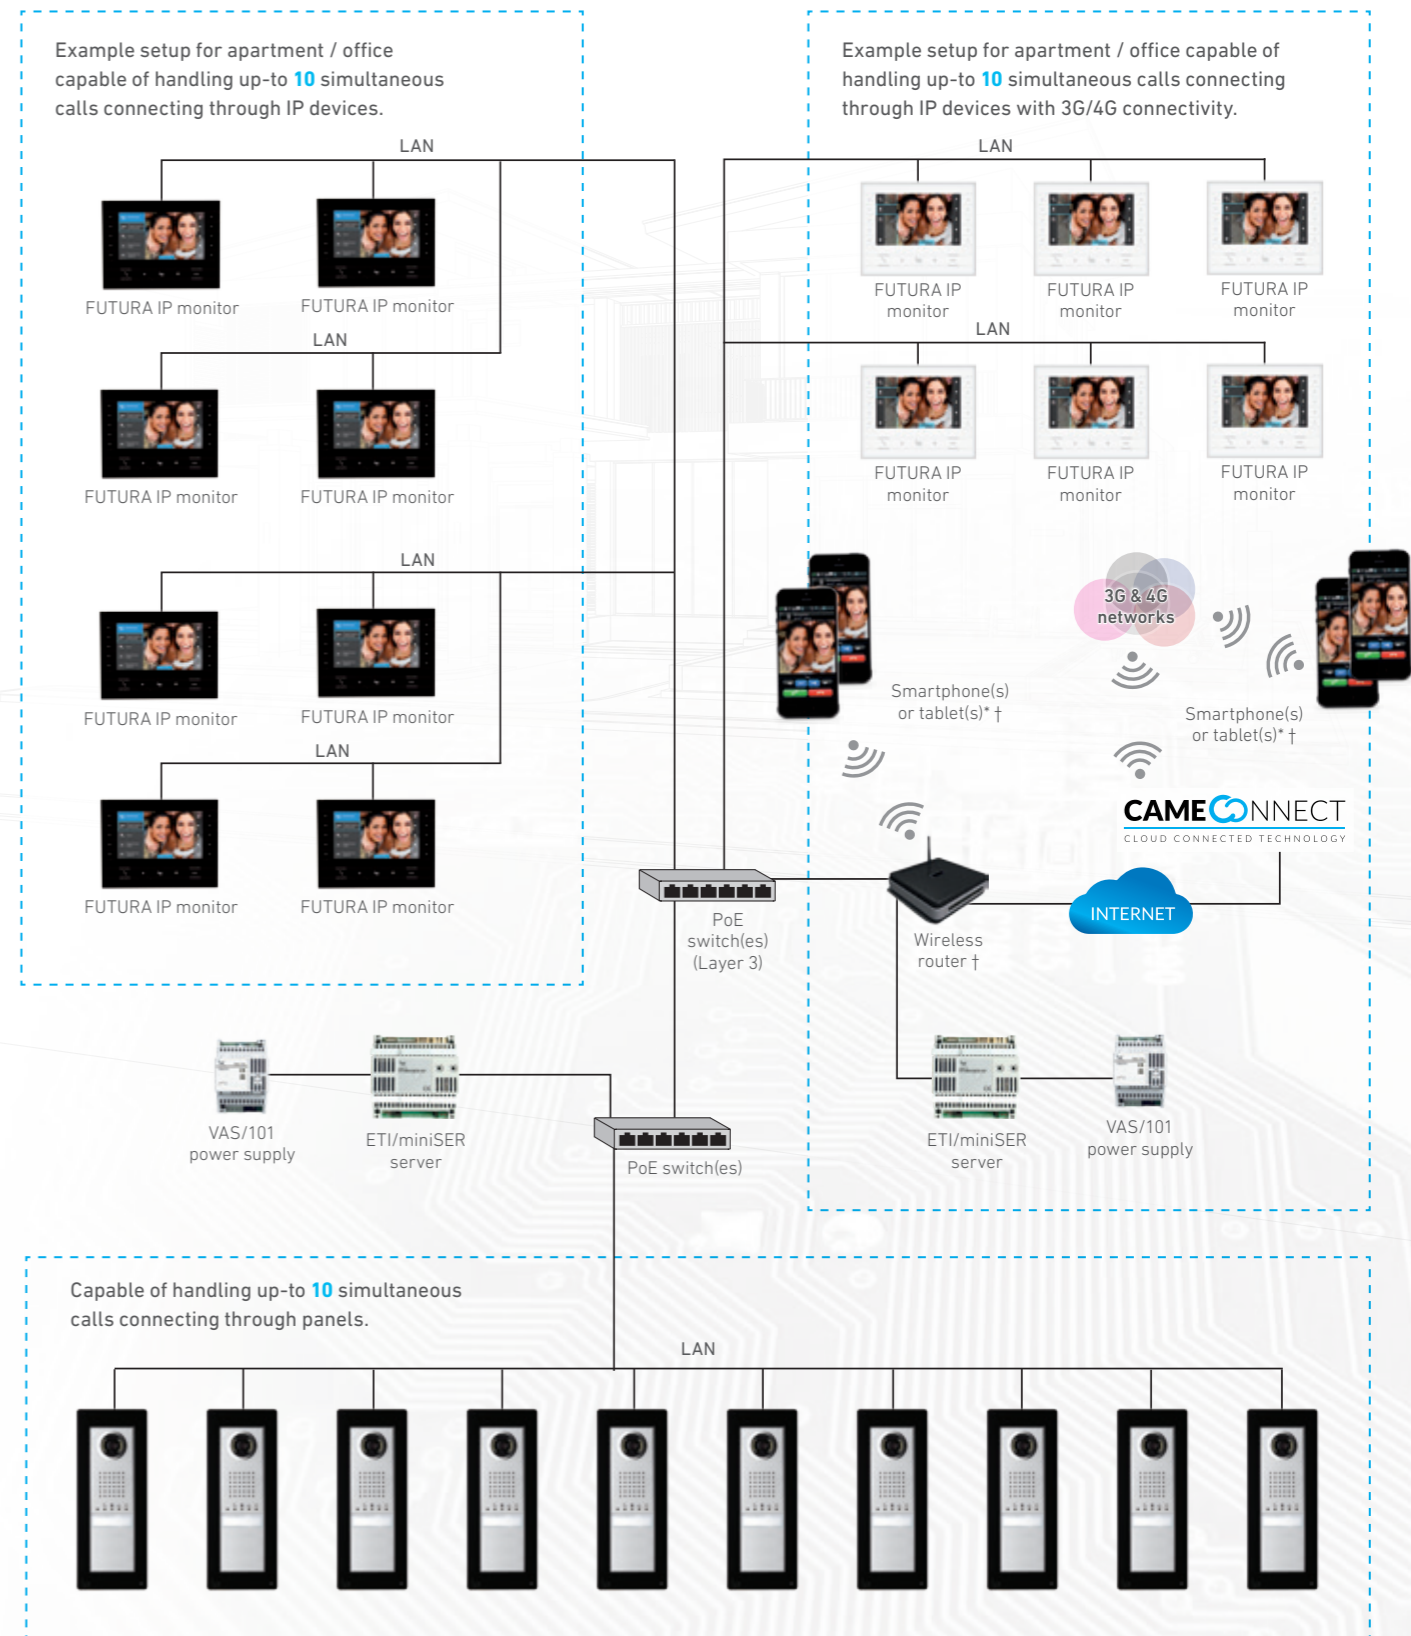

MINI SERVER CONFIGURATION FOR MULTI DWELLING UNITS

USE THE MINISERVER TO INCREASE THE CALL CAPACITY

In this configuration:

- Maximum of **10** simultaneous calls from entry panels.
- Maximum of **10** simultaneous calls to IP receivers within a single apartment / office.
- Unlimited entry panels.
- Unlimited IP receivers.
- WiFi connectivity within apartment / office.
- Cloud connectivity via local apartment internet connection.