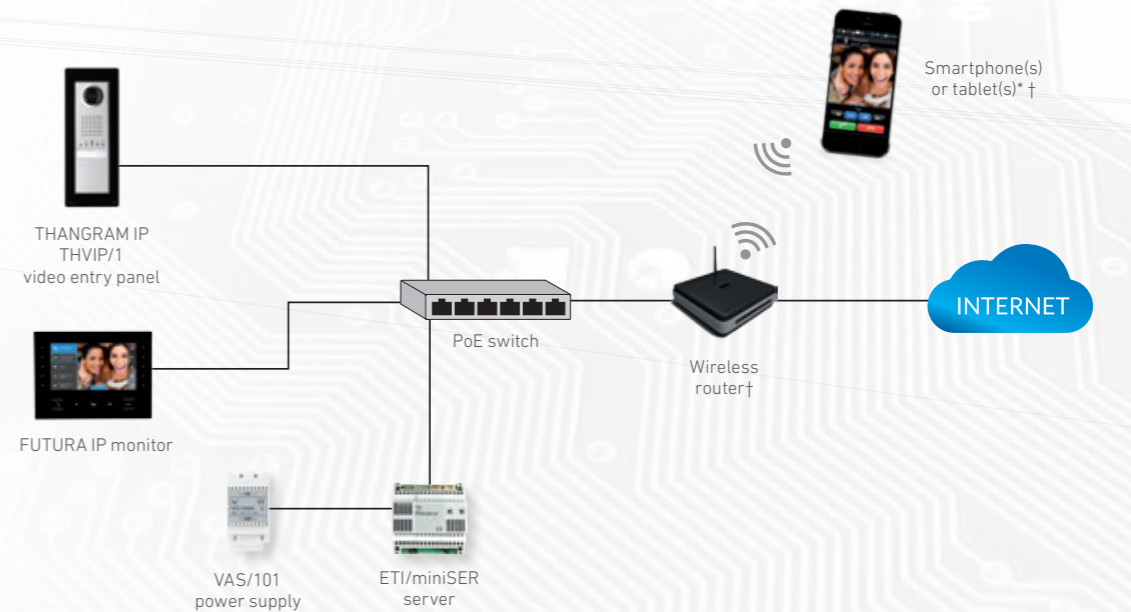

# SINGLE-FAMILY HOME CONFIGURATION

## WITHOUT SERVER

In this configuration:

- Maximum of **4** simultaneous calls from entry panels.
- Maximum of **4** simultaneous calls to IP receivers within the home.
- Unlimited entry panels.
- iOS/Android integration.
- IP receivers.
- WiFi connectivity within the home.
- Cloud connectivity via internet connection.

## WITH MINISERVER

In this configuration:

- Maximum of **10** simultaneous calls from entry panels.
- Maximum of **10** simultaneous calls to IP receivers within the home.
- Unlimited entry panels.
- iOS/Android integration.
- IP receivers.
- WiFi connectivity within the home.
- Cloud connectivity via internet connection.