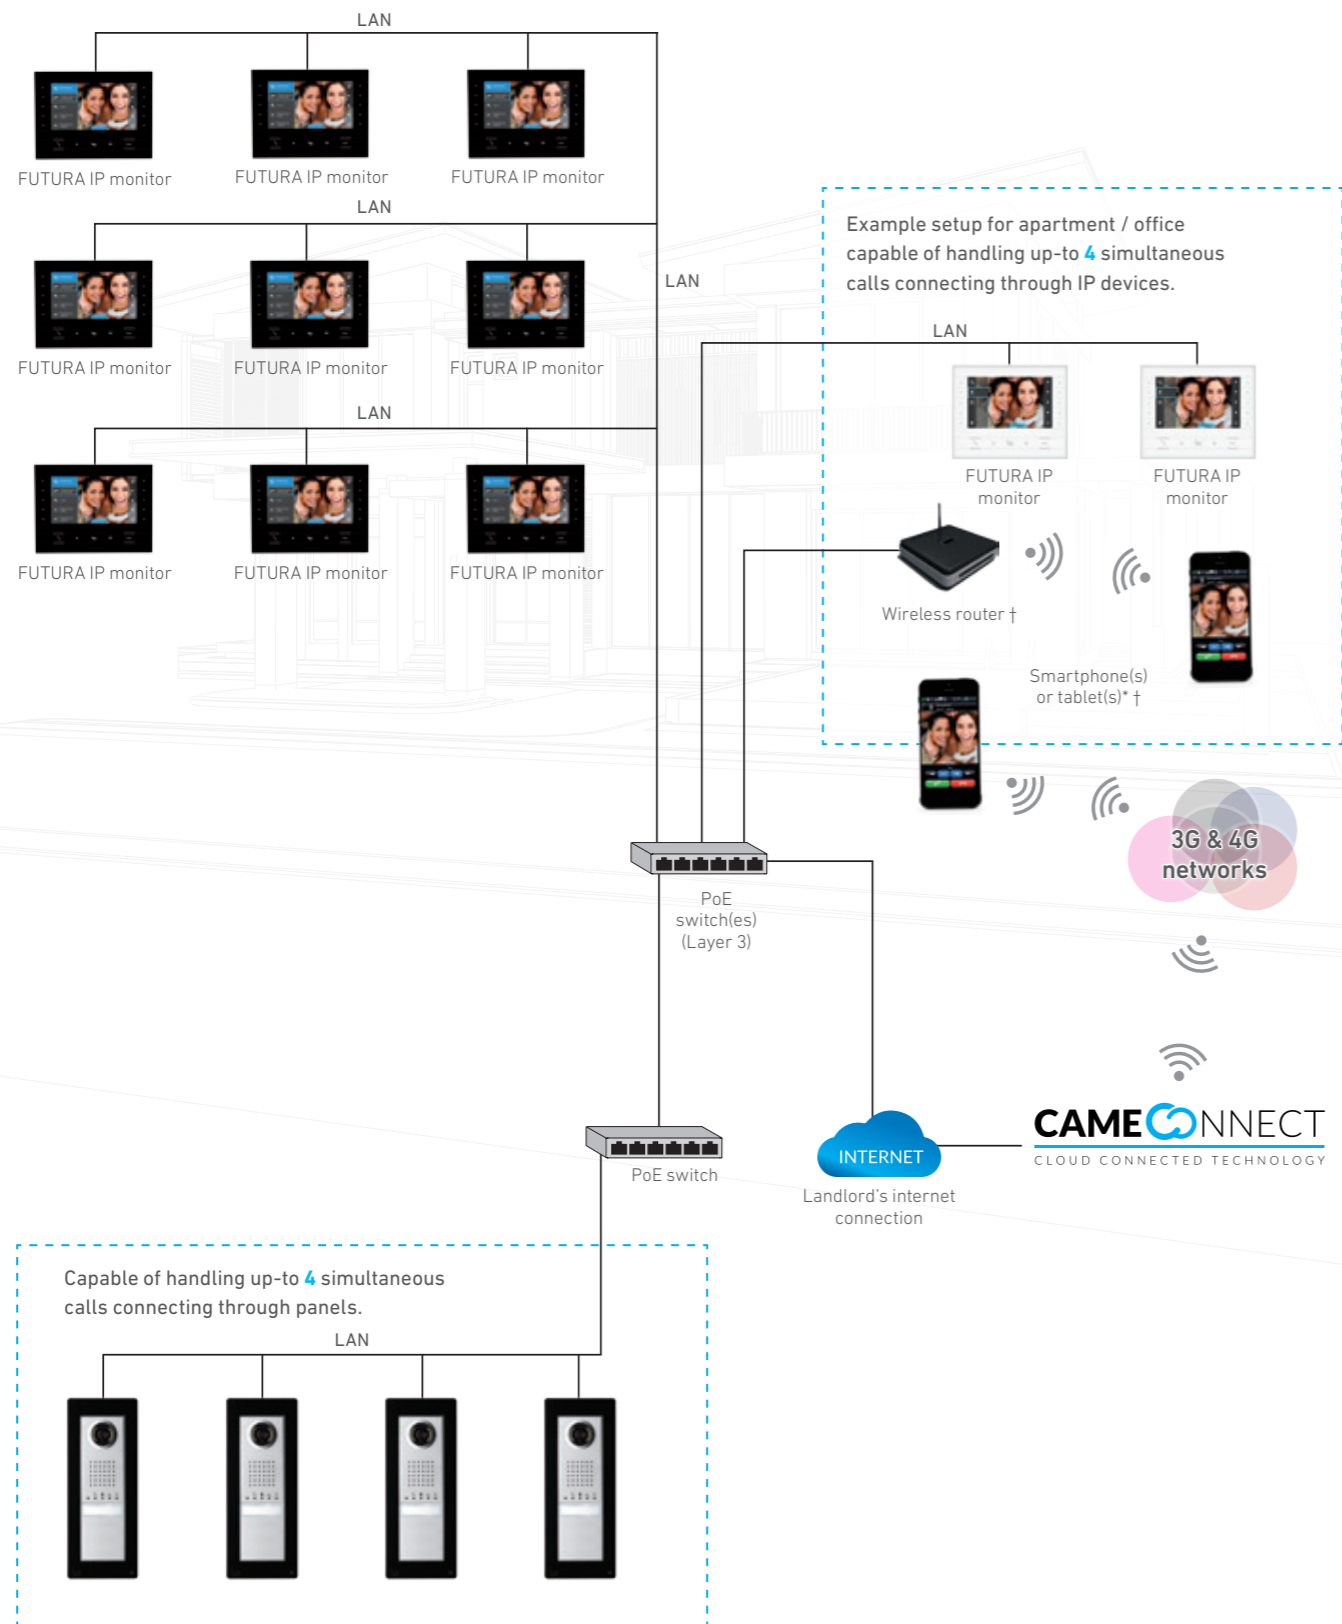

SERVERLESS CONFIGURATION FOR MULTI DWELLING UNITS

SIMPLY CONNECT IP360 DEVICES TO YOUR NETWORK

In this configuration:

- Maximum of **4** simultaneous calls from entry panels.
- Maximum of **4** simultaneous calls to IP receivers within a single apartment / office.
- Unlimited entry panels.
- Unlimited iOS/Android integrations.
- Unlimited IP receivers.
- WiFi connectivity within apartment / office.
- Cloud connectivity via landlord's internet connection.