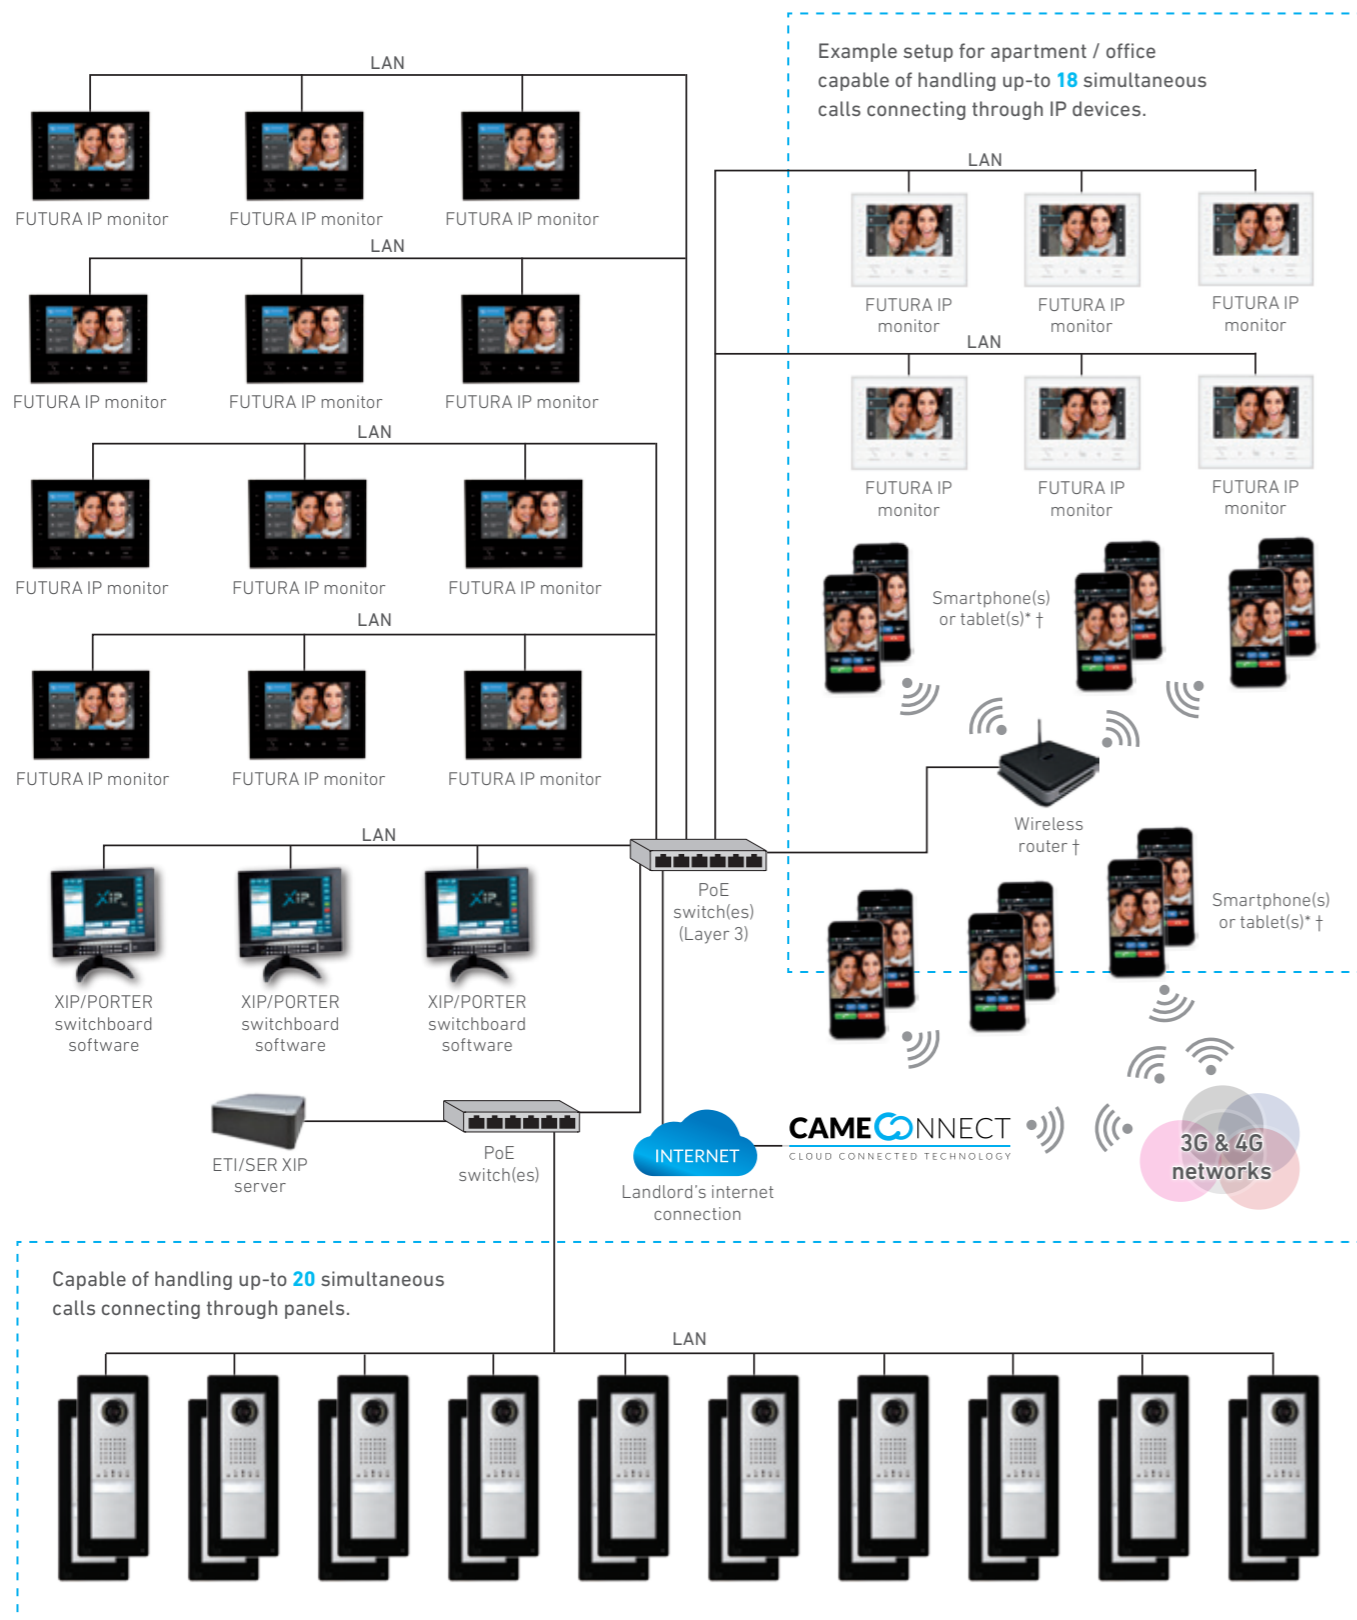

MAIN SERVER CONFIGURATION FOR MULTI DWELLING UNITS

FOR SYSTEMS REQUIRING STATE OF THE ART CONCIERGE FACILITIES

In this configuration:

- Maximum of **20** simultaneous calls from entry panels.
- Maximum of **18** simultaneous calls to IP receivers within a single apartment / office.
- Unlimited entry panels.
- Unlimited iOS/Android integrations.
- Unlimited IP receivers.
- WiFi connectivity within apartment / office.
- Cloud connectivity via landlord's internet connection.
- Unlimited concierge PC based switchboards.

*Via the free XIP mobile app. † Not available through CAME BPT. Representative illustration; please contact our sales team for technical schematics.

MAIN SERVER CONFIGURATION FOR MULTI DWELLING UNITS

INCLUDING MINI SERVER - LIMITLESS POSSIBILITIES

In this configuration:

- Maximum of **20** simultaneous calls from entry panels.
- Maximum of **10** simultaneous calls to IP receivers within a single apartment / office.
- Unlimited entry panels.
- Unlimited IP receivers.
- WiFi connectivity within apartment / office.
- Cloud connectivity via local apartment internet connection.
- Note: a dedicated rack mount server is available, for up to 65 simultaneous calls. Please contact our sales team for details.