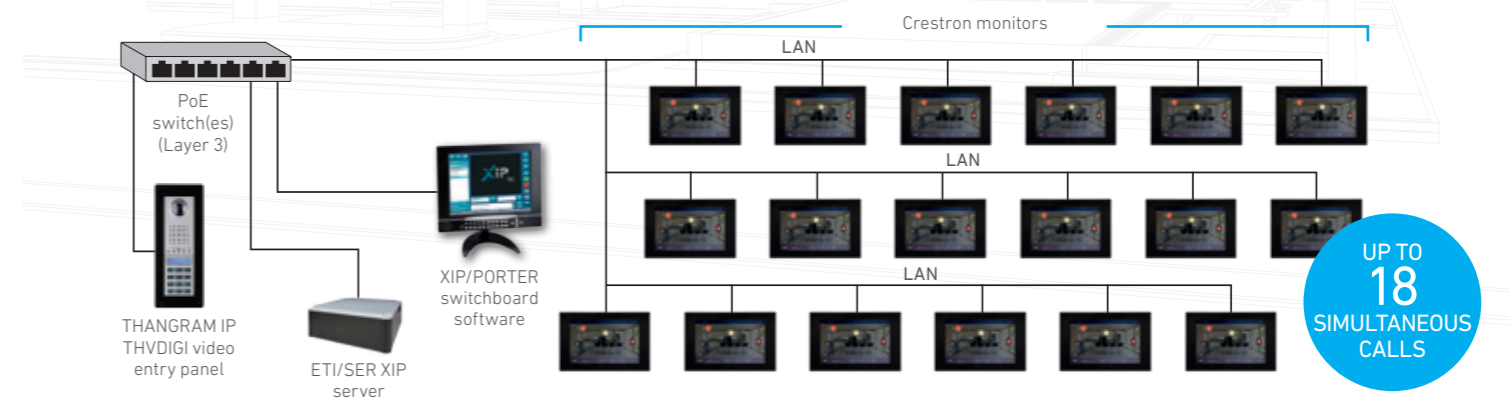

MDU WITH SERVER UNLIMITED APARTMENTS

UP TO 18 SIMULTANEOUS CALLS

SIP PHONE INTEGRATION

The IP360 system can be interfaced with VOIP telephone switchboards via networks. This allows systems to be created using SIP telephones to answer calls and open doors.