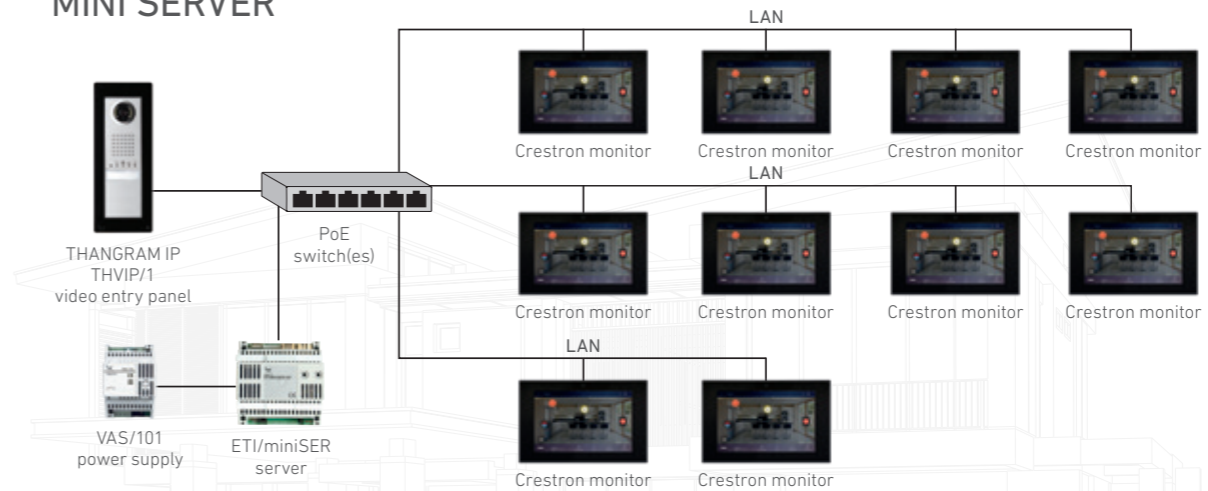

SINGLE-FAMILY HOME MINI SERVER

UP TO 10 SIMULTANEOUS CALLS