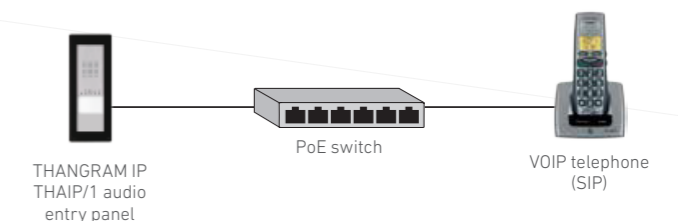

## SINGLE-FAMILY HOME SERVERLESS

UP TO 4 SIMULTANEOUS CALLS

## SINGLE-FAMILY HOME MINI SERVER

UP TO 10 SIMULTANEOUS CALLS

## SIP PHONE INTEGRATION

The IP360 system can be interfaced with VOIP telephone switchboards via networks. This allows systems to be created using SIP telephones to answer calls and open doors.

\*Via the free XIP mobile app. † Not available through CAME BPT. Representative illustration; please contact our sales team for technical schematics.