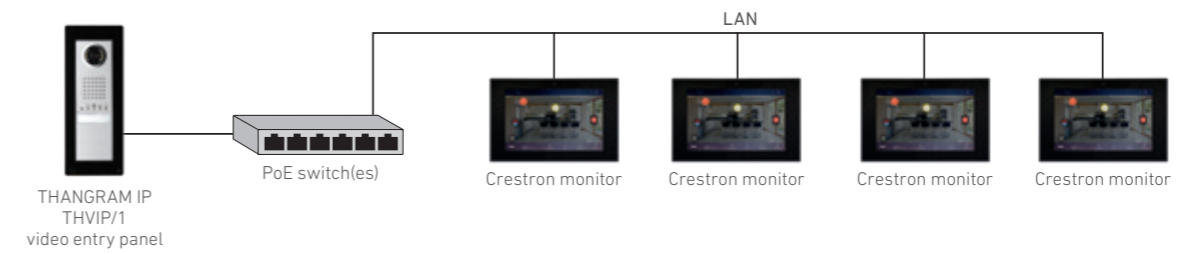

SINGLE-FAMILY HOME SERVERLESS

UP TO 4 SIMULTANEOUS CALLS