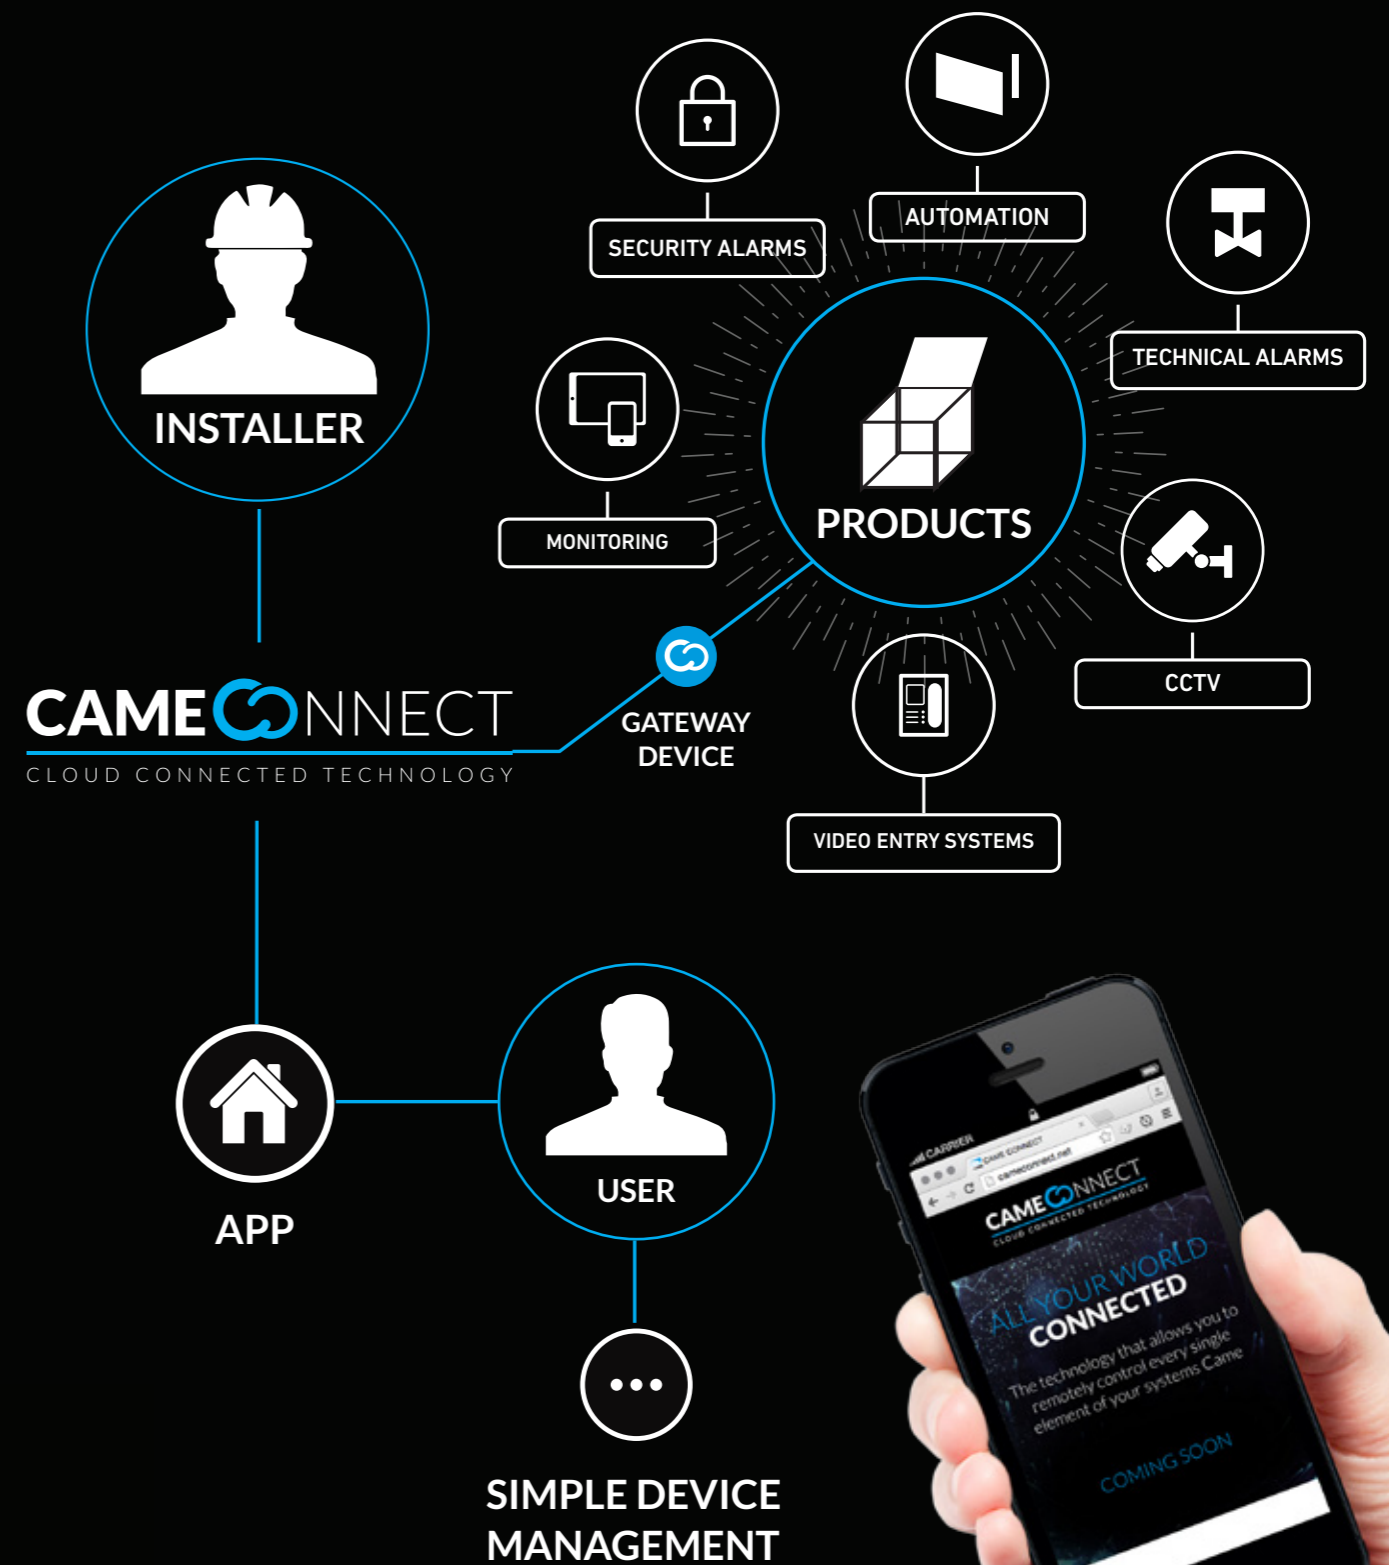

# CAMECONNECT

CLOUD CONNECTED TECHNOLOGY

## BE PART OF THE FUTURE

CAME Connect enables both the Installer and the end-user to monitor and control the equipment through an easy to use cloud-based app.

- DEVICE MANAGEMENT
- REMOTE DIAGNOSTICS
- DEVICES MAP
- SUPPORT REQUESTS

*All of your installation sites at your finger tips*

For more information, visit  
[www.CAMEconnect.net](http://www.CAMEconnect.net)

**CAMECONNECT**  
CLOUD CONNECTED TECHNOLOGY