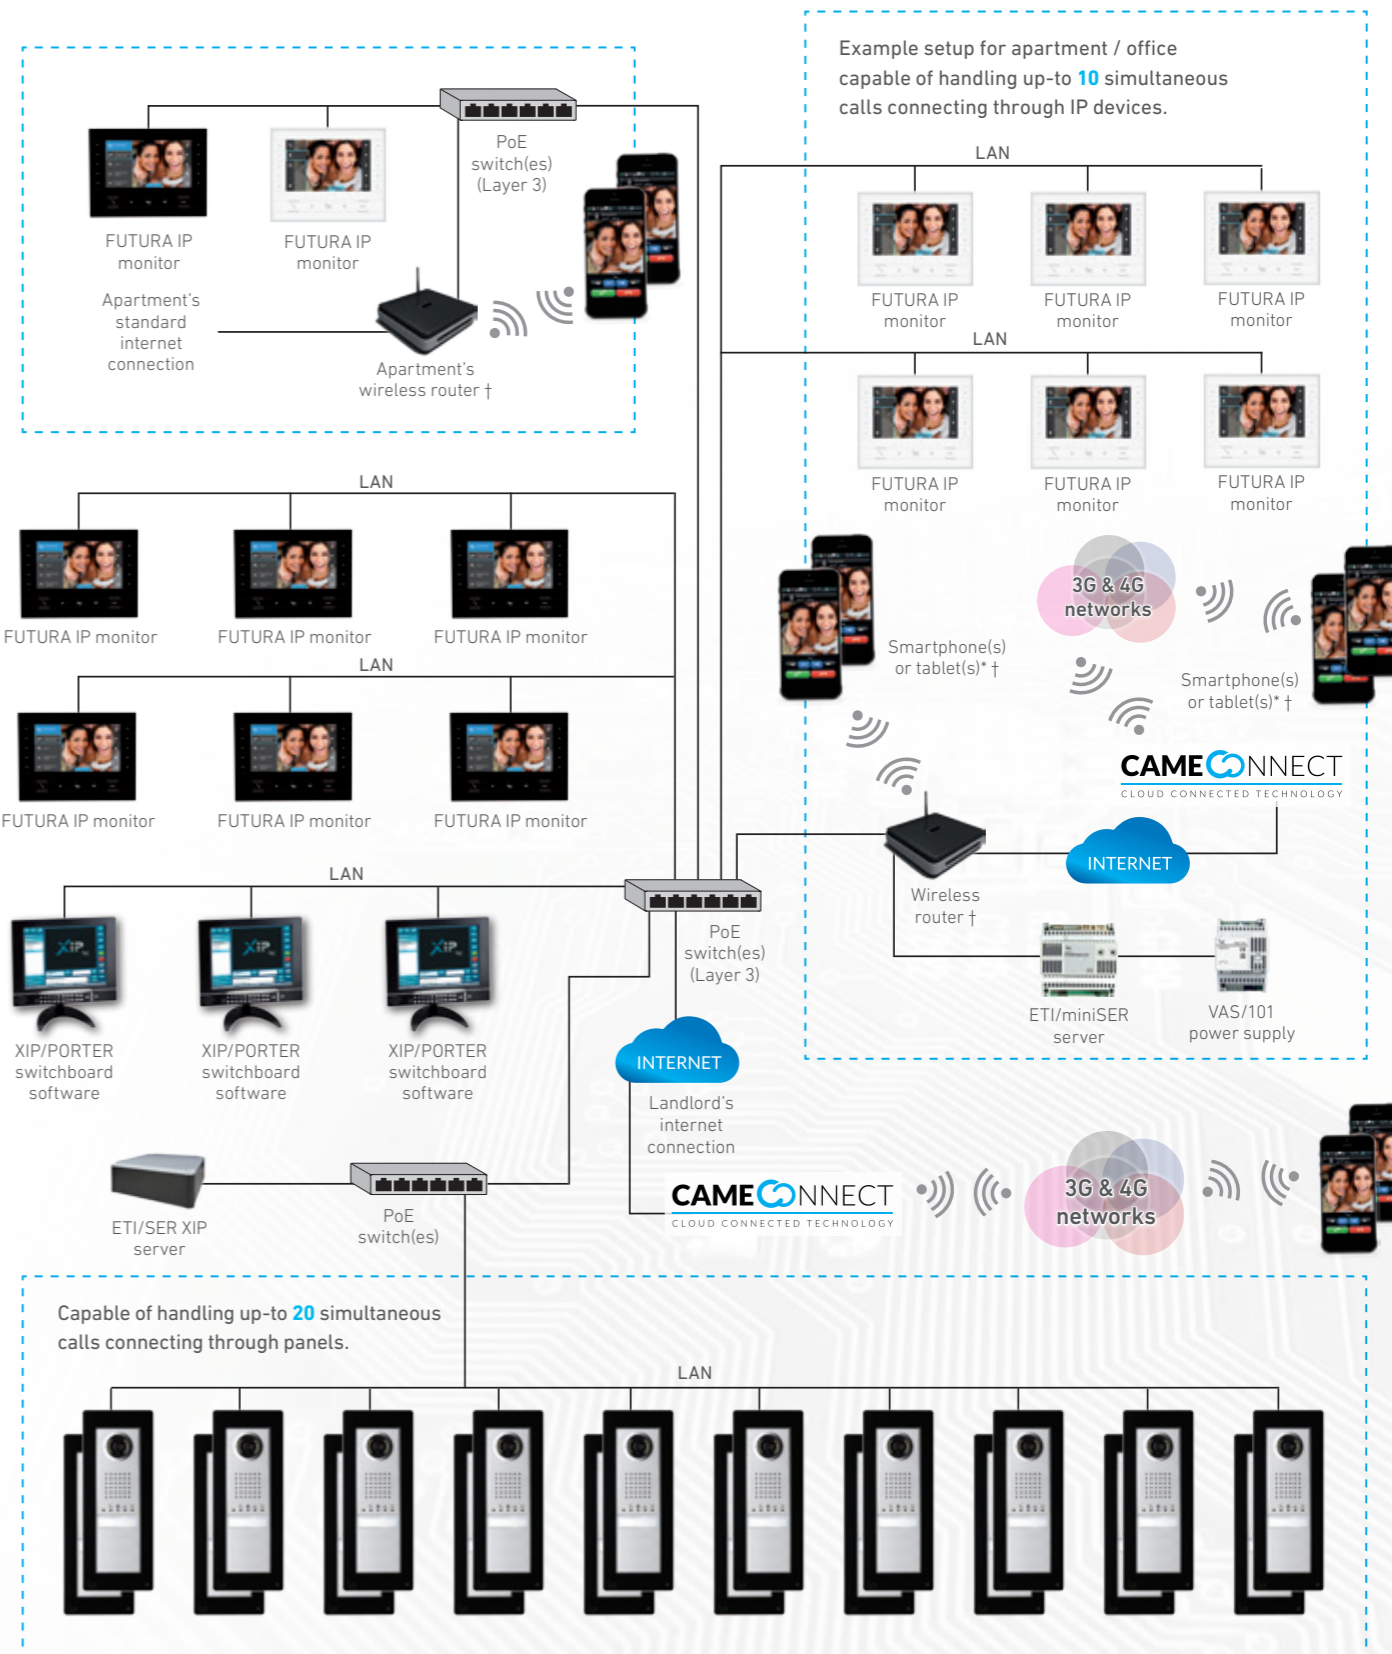

*Via the free XIP mobile app. † Not available through CAME BPT. Representative illustration; please contact our sales team for technical schematics.