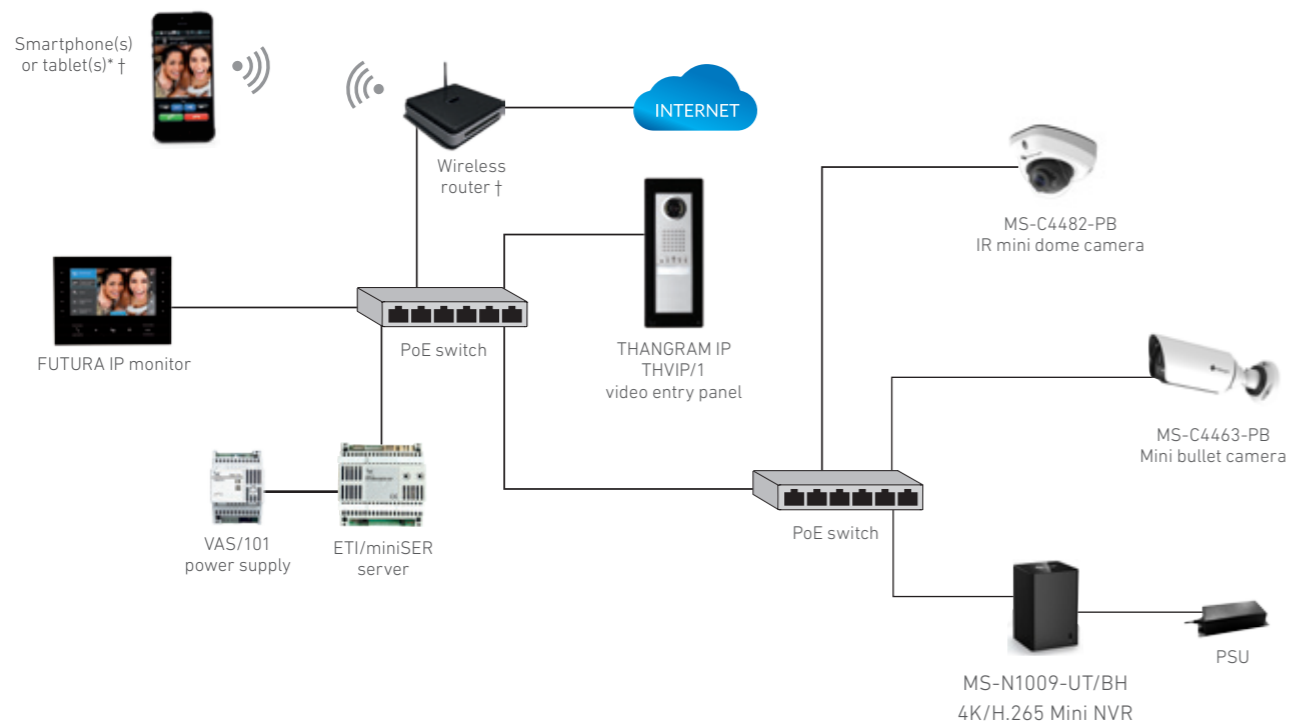

## BE PART OF THE FUTURE

CAME Connect enables both the Installer and the end-user to monitor and control the equipment through an easy to use cloud-based app.

- DEVICE MANAGEMENT
- REMOTE DIAGNOSTICS
- DEVICES MAP
- SUPPORT REQUESTS

# MILESIGHT CCTV

Milesight offer comprehensive IP video surveillance solutions.

Milesight will integrate seamlessly with the IP360 system and a wide variety of CAME BPT products.

## EXAMPLE CCTV LAYOUT

WITH MINISERVER & CCTV