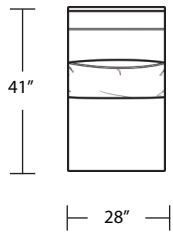

TOP VIEW SCALE: 1/4" = 1 FOOT  
SEAT DEPTH MAY VARY DEPENDING ON BACK PILLOW PLACEMENT  
ALL DIMENSIONS ARE APPROXIMATE AND SUBJECT TO CHANGE

*Armless Sofa*

*LAF 1 Arm Chaise*

*Armless Loveseat*

*Armless Chair*