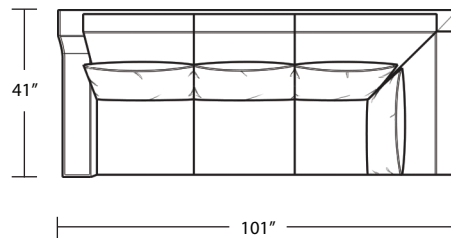

# BALBOA (OD)

*Sofa*

*LAF Sofa with Return*

*Chair*

*RAF Sofa with Return*

*Ottoman*

*LAF 1 Arm Sofa*

*RAF 1 Arm Sofa*

TOP VIEW SCALE: 1/4" = 1 FOOT  
SEAT DEPTH MAY VARY DEPENDING ON BACK PILLOW PLACEMENT  
ALL DIMENSIONS ARE APPROXIMATE AND SUBJECT TO CHANGE

*Armless Sofa*

*LAF 1 Arm Chaise*

*Armless Loveseat*

*Armless Chair*