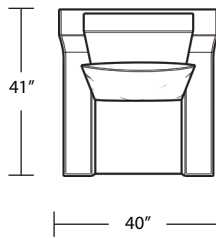

# BALBOA (OD)

*Sofa*

*LAF Sofa with Return*

*Chair*

*RAF Sofa with Return*

*Ottoman*

*LAF 1 Arm Sofa*

*RAF 1 Arm Sofa*

TOP VIEW SCALE: 1/4" = 1 FOOT  
SEAT DEPTH MAY VARY DEPENDING ON BACK PILLOW PLACEMENT  
ALL DIMENSIONS ARE APPROXIMATE AND SUBJECT TO CHANGE

*Armless Sofa*

*LAF 1 Arm Chaise*

*Armless Loveseat*

*Armless Chair*