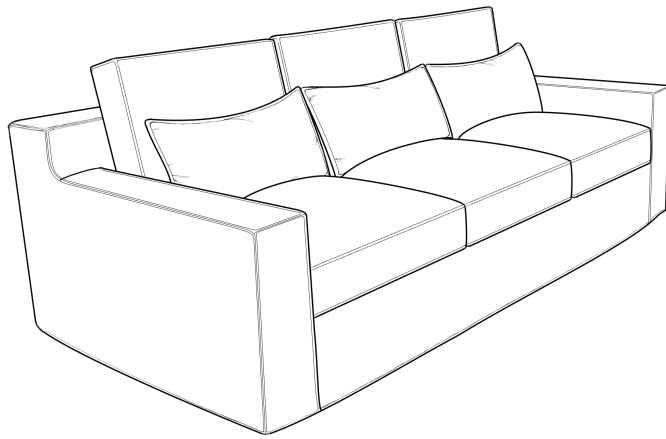

# BALBOA (OD)

*Sofa*

*LAF Sofa with Return*

*Chair*

*RAF Sofa with Return*

*Ottoman*

*LAF 1 Arm Sofa*

*RAF 1 Arm Sofa*

TOP VIEW SCALE: 1/4" = 1 FOOT  
SEAT DEPTH MAY VARY DEPENDING ON BACK PILLOW PLACEMENT  
ALL DIMENSIONS ARE APPROXIMATE AND SUBJECT TO CHANGE

*Armless Sofa*

*LAF 1 Arm Chaise*

*Armless Loveseat*

*Armless Chair*

*RAF 1 Arm Chaise*

*Square Corner*

*Curve*