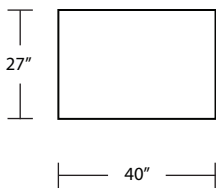

BALBOA (OD)

Ottoman

TOP VIEW SCALE: 1/4" = 1 FOOT
SEAT DEPTH MAY VARY DEPENDING ON BACK PILLOW PLACEMENT
ALL DIMENSIONS ARE APPROXIMATE AND SUBJECT TO CHANGE