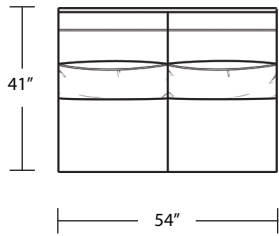

TOP VIEW SCALE: 1/4" = 1 FOOT  
SEAT DEPTH MAY VARY DEPENDING ON BACK PILLOW PLACEMENT  
ALL DIMENSIONS ARE APPROXIMATE AND SUBJECT TO CHANGE

*Armless Sofa*

*LAF 1 Arm Chaise*

*Armless Loveseat*

*Armless Chair*

*RAF 1 Arm Chaise*

*Square Corner*

*Curve*