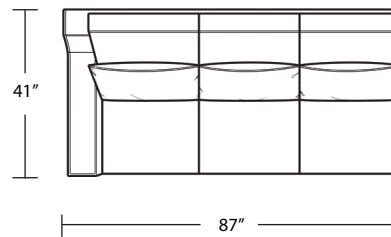

# BALBOA (OD)

*Sofa*

*LAF Sofa with Return*

*Chair*

*RAF Sofa with Return*

*Ottoman*

*LAF 1 Arm Sofa*

*RAF 1 Arm Sofa*

TOP VIEW SCALE: 1/4" = 1 FOOT  
SEAT DEPTH MAY VARY DEPENDING ON BACK PILLOW PLACEMENT  
ALL DIMENSIONS ARE APPROXIMATE AND SUBJECT TO CHANGE

*Armless Sofa*

*LAF 1 Arm Chaise*

*Armless Loveseat*

*Armless Chair*