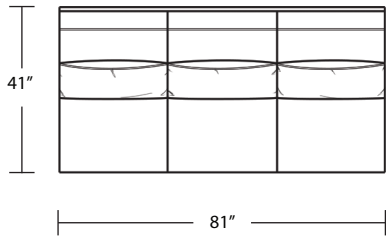

# BALBOA (OD)

*Sofa*

*LAF Sofa with Return*

*Chair*

*RAF Sofa with Return*

*Ottoman*

*LAF 1 Arm Sofa*

*RAF 1 Arm Sofa*

TOP VIEW SCALE: 1/4" = 1 FOOT  
SEAT DEPTH MAY VARY DEPENDING ON BACK PILLOW PLACEMENT  
ALL DIMENSIONS ARE APPROXIMATE AND SUBJECT TO CHANGE

*Armless Sofa*

*LAF 1 Arm Chaise*

*Armless Loveseat*

*Armless Chair*