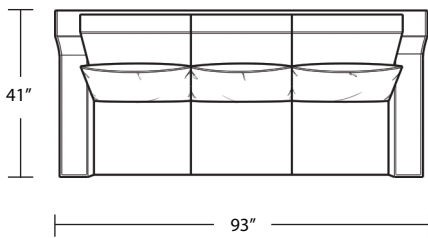

# BALBOA (OD)

*Sofa*

*LAF Sofa with Return*

*Chair*

*RAF Sofa with Return*

*Ottoman*

*LAF 1 Arm Sofa*

*RAF 1 Arm Sofa*

TOP VIEW SCALE: 1/4" = 1 FOOT  
SEAT DEPTH MAY VARY DEPENDING ON BACK PILLOW PLACEMENT  
ALL DIMENSIONS ARE APPROXIMATE AND SUBJECT TO CHANGE

*Armless Sofa*

*LAF 1 Arm Chaise*

*Armless Loveseat*

*Armless Chair*