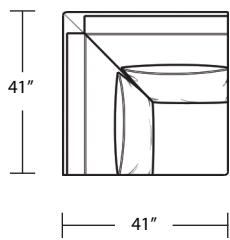

TOP VIEW SCALE: 1/4" = 1 FOOT  
SEAT DEPTH MAY VARY DEPENDING ON BACK PILLOW PLACEMENT  
ALL DIMENSIONS ARE APPROXIMATE AND SUBJECT TO CHANGE

*Armless Sofa*

*LAF 1 Arm Chaise*

*Armless Loveseat*

*Armless Chair*

*RAF 1 Arm Chaise*

*Square Corner*

*Curve*