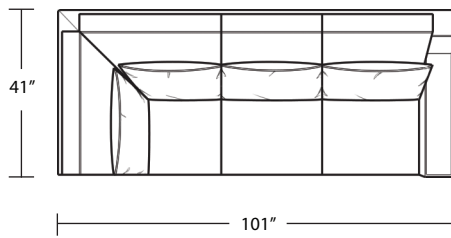

# BALBOA (OD)

*Sofa*

*LAF Sofa with Return*

*Chair*

*RAF Sofa with Return*

*Ottoman*

*LAF 1 Arm Sofa*

*RAF 1 Arm Sofa*

TOP VIEW SCALE: 1/4" = 1 FOOT  
SEAT DEPTH MAY VARY DEPENDING ON BACK PILLOW PLACEMENT  
ALL DIMENSIONS ARE APPROXIMATE AND SUBJECT TO CHANGE

*Armless Sofa*

*LAF 1 Arm Chaise*

*Armless Loveseat*

*Armless Chair*