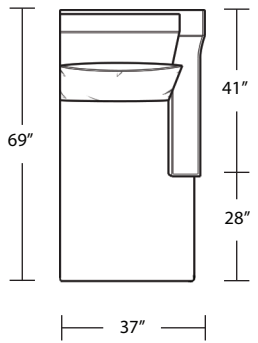

TOP VIEW SCALE: 1/4" = 1 FOOT  
SEAT DEPTH MAY VARY DEPENDING ON BACK PILLOW PLACEMENT  
ALL DIMENSIONS ARE APPROXIMATE AND SUBJECT TO CHANGE

*Armless Sofa*

*LAF 1 Arm Chaise*

*Armless Loveseat*

*Armless Chair*

*RAF 1 Arm Chaise*

*Square Corner*

*Curve*