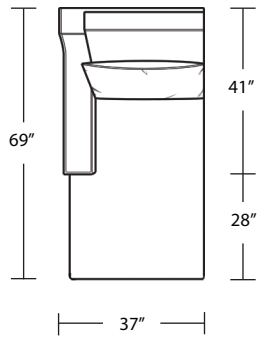

# BALBOA (OD)

*Sofa*

*LAF Sofa with Return*

*Chair*

*RAF Sofa with Return*

*Ottoman*

*LAF 1 Arm Sofa*

*RAF 1 Arm Sofa*

TOP VIEW SCALE: 1/4" = 1 FOOT  
SEAT DEPTH MAY VARY DEPENDING ON BACK PILLOW PLACEMENT  
ALL DIMENSIONS ARE APPROXIMATE AND SUBJECT TO CHANGE

*Armless Sofa*

*LAF 1 Arm Chaise*

*Armless Loveseat*

*Armless Chair*