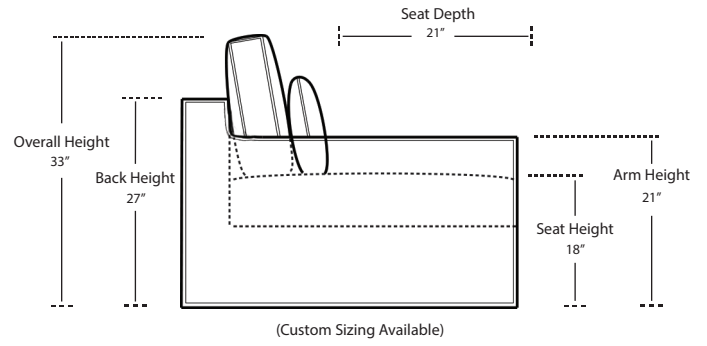

# BALBOA (OD)

*Sofa*

*LAF Sofa with Return*

*Chair*

*RAF Sofa with Return*

*Ottoman*

*LAF 1 Arm Sofa*

*RAF 1 Arm Sofa*

TOP VIEW SCALE: 1/4" = 1 FOOT  
SEAT DEPTH MAY VARY DEPENDING ON BACK PILLOW PLACEMENT  
ALL DIMENSIONS ARE APPROXIMATE AND SUBJECT TO CHANGE

*Armless Sofa*

*LAF 1 Arm Chaise*

*Armless Loveseat*

*Armless Chair*

*RAF 1 Arm Chaise*

*Square Corner*

*Curve*