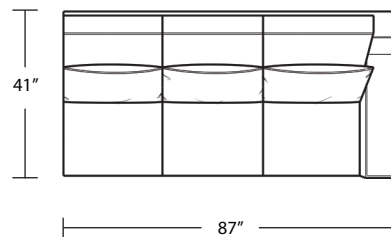

# BALBOA (OD)

*Sofa*

*LAF Sofa with Return*

*Chair*

*RAF Sofa with Return*

*Ottoman*

*LAF 1 Arm Sofa*

*RAF 1 Arm Sofa*

TOP VIEW SCALE: 1/4" = 1 FOOT  
SEAT DEPTH MAY VARY DEPENDING ON BACK PILLOW PLACEMENT  
ALL DIMENSIONS ARE APPROXIMATE AND SUBJECT TO CHANGE

*Armless Sofa*

*LAF 1 Arm Chaise*

*Armless Loveseat*

*Armless Chair*